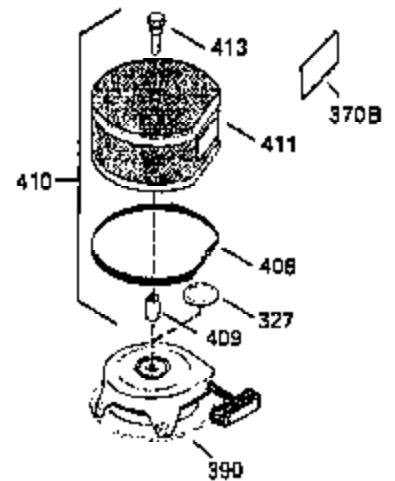

ILLUSTRATION SHOWS TYPICAL PARTS ONLY. ORDER BY PART NUMBER. PARTS NOT LISTED ARE SUPPLIED BY OEM.

OPTIONAL ELECTRIC STARTER MOTOR

OPTIONAL SPARK ARRESTOR

OPTIONAL DEBRIS SCREEN

Ref #	Part Number	Qty	Description
16	35520		Governor Lever
17	29916		Governor Lever Clamp
18	650548		Screw, 8-32 x 5/16"
19	35203		Extension Spring
28	30322		Lock Nut, 8-32
35	29826		Screw, 10-32 x 3/4"
36	29918		Lock Washer
37	29216		Lock Nut, 10-32
38	29642		Retaining Ring
60	35316A		Blower Housing Extension
62	650760		Screw, 8-32 x 3/8"
63	28545		Grommet
65	650128		Screw, 10-24 x 1/2"
66	30063		Screw, Torx T-30 , 1/4-20 x 1/2"
68	33356		Ground Terminal
172	28425		Valve Cover
173	35350		Breather Tube
174	650128		Screw, 10-24 x 1/2"
182	650517		Screw, 1/4-20 x 27/32"
186	35522		Governor Link
209A	30200		Screw, 10-24 x 9/16"
210	27793		Conduit Clip
211	28942		Screw, 10-32 x 3/8"
266	650876		Screw, 5/16-18 x 1-1/4"
270	35292		Exhaust Manifold
271	35293		Locking Plate (Manifold)
284	35428		Muffler Deflector
361	30063		Screw, Torx T-30, 1/4-20 x 1/2"
380	632494		Carburetor (Incl. 184) (Refer to Division 5, Section A, page A4-4 or Fiche 12, Grid F-3for breakdown)
396	33329D		Electric Starter Motor (120 Volt)(opt ional) Engine requires a ring gear flywheel (611091 minimum) and the cylinder must have drilled and tapped startermounting bosses to add the electric starter.
414	35352		Spark Arrestor Screen (Incl.416)(Opti onal)
416	650760		Screw, 8-32 x 3/8" (Optional)