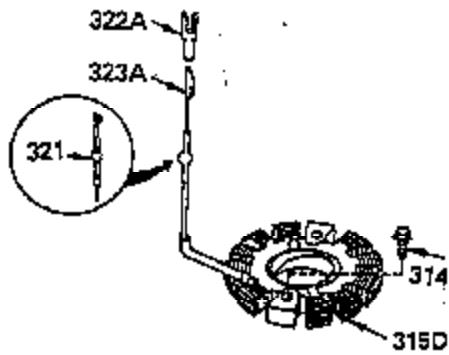

ILLUSTRATION SHOWS TYPICAL PARTS ONLY. ORDER BY PART NUMBER. PARTS NOT LISTED ARE SUPPLIED BY OEM.

OPTIONAL ELECTRIC STARTER MOTOR

OPTIONAL SPARK ARRESTOR

OPTIONAL DEBRIS SCREEN

Ref #	Part Number	Qty	Description
16	35520		Governor Lever
17	29916		Governor Lever Clamp
18	650548		Screw, 8-32 x 5/16"
19	35203		Extension Spring
28	30322		Lock Nut, 8-32
35	29826		Screw, 10-32 x 3/4"
36	29918		Lock Washer
37	29216		Lock Nut, 10-32
38	29642		Retaining Ring
60	35316A		Blower Housing Extension
65	650128		Screw, 10-24 x 1/2"
66	30063		Screw, Torx T-30 , 1/4-20 x 1/2"
172	28425		Valve Cover
173	35350		Breather Tube
174	650128		Screw, 10-24 x 1/2"
182	650517		Screw, 1/4-20 x 27/32"
186	35522		Governor Link
209A	30200		Screw, 10-24 x 9/16"
210	27793		Conduit Clip
211	28942		Screw, 10-32 x 3/8"
266	650876		Screw, 5/16-18 x 1-1/4"
270	35292		Exhaust Manifold
271	35293		Locking Plate (Manifold)
276	35348		Locking Plate
277	650877		Screw, 5/16-18 x 4-1/2"
284	35428		Muffler Deflector
319	650874		Screw, 10-32 x 15/32"
327	35392		Starter Plug
361	30063		Screw, Torx T-30, 1/4-20 x 1/2"
380	632498		Carburetor (Incl. 184) (Refer to Division 5, Section A, page A4-2 or Fiche 12, Grid F-1for breakdown)
390	590633		Rewind Starter (Refer to Division 5, Section C, page 30 or Fiche 12, Grid G-9 for breakdown)
395	33605		Electric Starter Motor (12 Volt) (Refer to Division 5, Section D, page 20 or Fiche 12, Grid G-13 for breakdown)
396	33329D		Electric Starter Motor (120 Volt)(opt ional) Engine requires a ring gear flywheel (611091 minimum) and the cylinder must have drilled and tapped startermounting bosses to add the electric starter.
414	35352		Spark Arrestor Screen (Incl.416)(Opti onal)
416	650760		Screw, 8-32 x 3/8" (Optional)

ILLUSTRATION SHOWS TYPICAL PARTS ONLY. ORDER BY PART NUMBER. PARTS NOT LISTED ARE SUPPLIED BY OEM.

Ref #	Part Number	Qty	Description
314	650873		Screw, 1/4-20 x 3/4"
