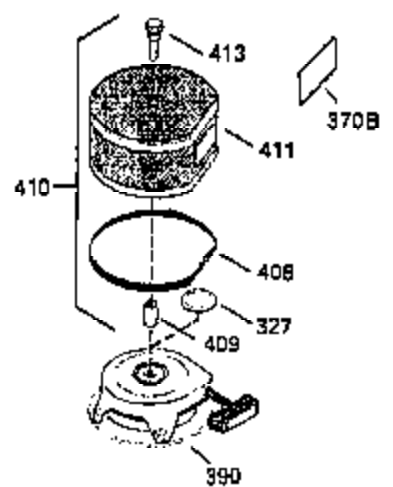

ILLUSTRATION SHOWS TYPICAL PARTS ONLY. ORDER BY PART NUMBER. PARTS NOT LISTED ARE SUPPLIED BY OEM.

OPTIONAL ELECTRIC STARTER MOTOR

OPTIONAL SPARK ARRESTOR

OPTIONAL DEBRIS SCREEN

Ref #	Part Number	Qty	Description
16	35520		Governor Lever
17	29916		Governor Lever Clamp
18	650548		Screw, 8-32 x 5/16"
19	35203		Extension Spring
28	30322		Lock Nut, 8-32
35	29826		Screw, 10-32 x 3/4"
36	29918		Lock Washer
37	29216		Lock Nut, 10-32
38	29642		Retaining Ring
60	35316A		Blower Housing Extension
65	650128		Screw, 10-24 x 1/2"
66	30063		Screw, Torx T-30 , 1/4-20 x 1/2"
172	28425		Valve Cover
173	35350		Breather Tube
174	650128		Screw, 10-24 x 1/2"
182	650517		Screw, 1/4-20 x 27/32"
186	35522		Governor Link
209A	30200		Screw, 10-24 x 9/16"
210	27793		Conduit Clip
211	28942		Screw, 10-32 x 3/8"
266	650876		Screw, 5/16-18 x 1-1/4"
270	35292		Exhaust Manifold
271	35293		Locking Plate (Manifold)
276	35348		Locking Plate
277	650877		Screw, 5/16-18 x 4-1/2"
284	35428		Muffler Deflector
319	650874		Screw, 10-32 x 15/32"
327	35392		Starter Plug
361	30063		Screw, Torx T-30, 1/4-20 x 1/2"
380	632498		Carburetor (Incl. 184) (Refer to Division 5, Section A, page A4-2 or Fiche 12, Grid F-1for breakdown)
390	590633		Rewind Starter (Refer to Division 5, Section C, page 30 or Fiche 12, Grid G-9 for breakdown)
395	33605		Electric Starter Motor (12 Volt) (Refer to Division 5, Section D, page 20 or Fiche 12, Grid G-13 for breakdown)
396	33329D		Electric Starter Motor (120 Volt)(opt ional) Engine requires a ring gear flywheel (611091 minimum) and the cylinder must have drilled and tapped startermounting bosses to add the electric starter.
414	35352		Spark Arrestor Screen (Incl.416)(Opti onal)
416	650760		Screw, 8-32 x 3/8" (Optional)

ILLUSTRATION SHOWS TYPICAL PARTS ONLY. ORDER BY PART NUMBER. PARTS NOT LISTED ARE SUPPLIED BY OEM.

Ref #	Part Number	Qty	Description
314	650873		Screw, 1/4-20 x 3/4"
