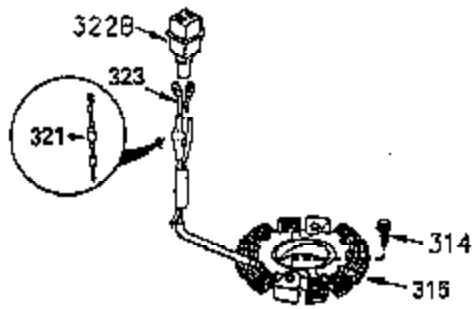

ILLUSTRATION SHOWS TYPICAL PARTS ONLY. ORDER BY PART NUMBER. PARTS NOT LISTED ARE SUPPLIED BY OEM.

OPTIONAL ELECTRIC STARTER MOTOR

OPTIONAL SPARK ARRESTOR

OPTIONAL DEBRIS SCREEN

Ref #	Part Number	Qty	Description
16	35520		Governor Lever
17	29916		Governor Lever Clamp
18	650548		Screw, 8-32 x 5/16"
19	35203		Extension Spring
28	30322		Lock Nut, 8-32
35	29826		Screw, 10-32 x 3/4"
36	29918		Lock Washer
37	29216		Lock Nut, 10-32
38	29642		Retaining Ring
60	35316A		Blower Housing Extension
65	650128		Screw, 10-24 x 1/2"
66	30063		Screw, Torx T-30 , 1/4-20 x 1/2"
172	28425		Valve Cover
173	35350		Breather Tube
174	650128		Screw, 10-24 x 1/2"
182	650517		Screw, 1/4-20 x 27/32"
186	35522		Governor Link
209A	30200		Screw, 10-24 x 9/16"
210	27793		Conduit Clip
211	28942		Screw, 10-32 x 3/8"
266	650876		Screw, 5/16-18 x 1-1/4"
270	35292		Exhaust Manifold
271	35293		Locking Plate (Manifold)
276	35348		Locking Plate
277	650877		Screw, 5/16-18 x 4-1/2"
284	35428		Muffler Deflector
319	650874		Screw, 10-32 x 15/32"
327	35392		Starter Plug
361	30063		Screw, Torx T-30, 1/4-20 x 1/2"
380	632498		Carburetor (Incl. 184) (Refer to Division 5, Section A, page A4-2 or Fiche 12, Grid F-1for breakdown)
390	590633		Rewind Starter (Refer to Division 5, Section C, page 30 or Fiche 12, Grid G-9 for breakdown)
395	33605		Electric Starter Motor (12 Volt) (Refer to Division 5, Section D, page 20 or Fiche 12, Grid G-13 for breakdown)
396	33329D		Electric Starter Motor (120 Volt)(opt ional) Engine requires a ring gear flywheel (611091 minimum) and the cylinder must have drilled and tapped startermounting bosses to add the electric starter.
414	35352		Spark Arrestor Screen (Incl.416)(Opti onal)
416	650760		Screw, 8-32 x 3/8" (Optional)

ILLUSTRATION SHOWS TYPICAL PARTS ONLY. ORDER BY PART NUMBER. PARTS NOT LISTED ARE SUPPLIED BY OEM.

Ref #	Part Number	Qty	Description
314	650873		Screw, 1/4-20 x 3/4"
