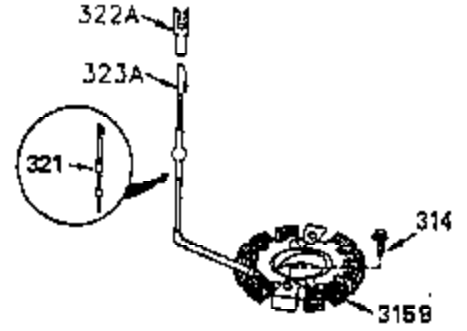

ILLUSTRATION SHOWS TYPICAL PARTS ONLY. ORDER BY PART NUMBER. PARTS NOT LISTED ARE SUPPLIED BY OEM.

OPTIONAL ELECTRIC STARTER MOTOR

OPTIONAL SPARK ARRESTOR

OPTIONAL DEBRIS SCREEN

Ref #	Part Number	Qty	Description
16	35520		Governor Lever
17	29916		Governor Lever Clamp
18	650548		Screw, 8-32 x 5/16"
19	35203		Extension Spring
28	30322		Lock Nut, 8-32
35	29826		Screw, 10-32 x 3/4"
36	29918		Lock Washer
37	29216		Lock Nut, 10-32
38	29642		Retaining Ring
60	35316A		Blower Housing Extension
65	650128		Screw, 10-24 x 1/2"
66	30063		Screw, Torx T-30 , 1/4-20 x 1/2"
172	28425		Valve Cover
173	35350		Breather Tube
174	650128		Screw, 10-24 x 1/2"
182	650517		Screw, 1/4-20 x 27/32"
186	35522		Governor Link
209A	30200		Screw, 10-24 x 9/16"
210	27793		Conduit Clip
211	28942		Screw, 10-32 x 3/8"
266	650876		Screw, 5/16-18 x 1-1/4"
270	35292		Exhaust Manifold
271	35293		Locking Plate (Manifold)
276	35348		Locking Plate
277	650877		Screw, 5/16-18 x 4-1/2"
284	35428		Muffler Deflector
319	650874		Screw, 10-32 x 15/32"
327	35392		Starter Plug
361	30063		Screw, Torx T-30, 1/4-20 x 1/2"
380	632498		Carburetor (Incl. 184) (Refer to Division 5, Section A, page A4-2 or Fiche 12, Grid F-1for breakdown)
390	590633		Rewind Starter (Refer to Division 5, Section C, page 30 or Fiche 12, Grid G-9 for breakdown)
395	33605		Electric Starter Motor (12 Volt) (Refer to Division 5, Section D, page 20 or Fiche 12, Grid G-13 for breakdown)
396	33329D		Electric Starter Motor (120 Volt)(opt ional) Engine requires a ring gear flywheel (611091 minimum) and the cylinder must have drilled and tapped startermounting bosses to add the electric starter.
414	35352		Spark Arrestor Screen (Incl.416)(Opti onal)
416	650760		Screw, 8-32 x 3/8" (Optional)

ILLUSTRATION SHOWS TYPICAL PARTS ONLY. ORDER BY PART NUMBER. PARTS NOT LISTED ARE SUPPLIED BY OEM.

Ref #	Part Number	Qty	Description
314	650873		Screw, 1/4-20 x 3/4"
