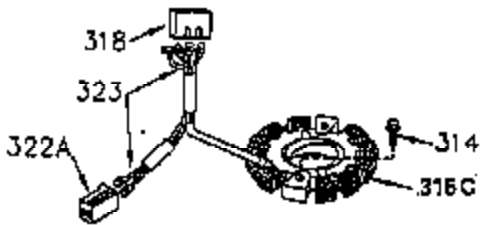

ILLUSTRATION SHOWS TYPICAL PARTS ONLY. ORDER BY PART NUMBER. PARTS NOT LISTED ARE SUPPLIED BY OEM.

OPTIONAL ELECTRIC STARTER MOTOR

OPTIONAL SPARK ARRESTOR

OPTIONAL DEBRIS SCREEN

Ref #	Part Number	Qty	Description
16	35520		Governor Lever
17	29916		Governor Lever Clamp
18	650548		Screw, 8-32 x 5/16"
19	35203		Extension Spring
28	30322		Lock Nut, 8-32
35	29826		Screw, 10-32 x 3/4"
36	29918		Lock Washer
37	29216		Lock Nut, 10-32
38	29642		Retaining Ring
60	35316A		Blower Housing Extension
65	650128		Screw, 10-24 x 1/2"
66	30063		Screw, Torx T-30 , 1/4-20 x 1/2"
172	28425		Valve Cover
173	35350		Breather Tube
174	650128		Screw, 10-24 x 1/2"
182	650517		Screw, 1/4-20 x 27/32"
186	35522		Governor Link
209A	30200		Screw, 10-24 x 9/16"
210	27793		Conduit Clip
211	28942		Screw, 10-32 x 3/8"
266	650876		Screw, 5/16-18 x 1-1/4"
270	35292		Exhaust Manifold
271	35293		Locking Plate (Manifold)
276	35348		Locking Plate
277	650877		Screw, 5/16-18 x 4-1/2"
284	35428		Muffler Deflector
319	650874		Screw, 10-32 x 15/32"
327	35392		Starter Plug
361	30063		Screw, Torx T-30, 1/4-20 x 1/2"
380	632498		Carburetor (Incl. 184) (Refer to Division 5, Section A, page A4-2 or Fiche 12, Grid F-1for breakdown)
390	590633		Rewind Starter (Refer to Division 5, Section C, page 30 or Fiche 12, Grid G-9 for breakdown)
395	33605		Electric Starter Motor (12 Volt) (Refer to Division 5, Section D, page 20 or Fiche 12, Grid G-13 for breakdown)
396	33329D		Electric Starter Motor (120 Volt)(opt ional) Engine requires a ring gear flywheel (611091 minimum) and the cylinder must have drilled and tapped startermounting bosses to add the electric starter.
414	35352		Spark Arrestor Screen (Incl.416)(Opti onal)
416	650760		Screw, 8-32 x 3/8" (Optional)

ILLUSTRATION SHOWS TYPICAL PARTS ONLY. ORDER BY PART NUMBER. PARTS NOT LISTED ARE SUPPLIED BY OEM.

Ref #	Part Number	Qty	Description
314	650873		Screw, 1/4-20 x 3/4"
