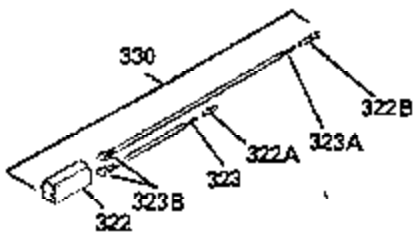

ILLUSTRATION SHOWS TYPICAL PARTS ONLY. ORDER BY PART NUMBER. PARTS NOT LISTED ARE SUPPLIED BY OEM.

OPTIONAL ELECTRIC STARTER MOTOR

OPTIONAL SPARK ARRESTOR

OPTIONAL DEBRIS SCREEN

Ref #	Part Number	Qty	Description
16	35520		Governor Lever
17	29916		Governor Lever Clamp
18	650548		Screw, 8-32 x 5/16"
19	35203		Extension Spring
28	30322		Lock Nut, 8-32
35	29826		Screw, 10-32 x 3/4"
36	29918		Lock Washer
37	29216		Lock Nut, 10-32
38	29642		Retaining Ring
60	35316A		Blower Housing Extension
65	650128		Screw, 10-24 x 1/2"
66	30063		Screw, Torx T-30 , 1/4-20 x 1/2"
172	28425		Valve Cover
173	35350		Breather Tube
174	650128		Screw, 10-24 x 1/2"
182	650517		Screw, 1/4-20 x 27/32"
186	35522		Governor Link
209A	30200		Screw, 10-24 x 9/16"
210	27793		Conduit Clip
211	28942		Screw, 10-32 x 3/8"
266	650876		Screw, 5/16-18 x 1-1/4"
270	35292		Exhaust Manifold
271	35293		Locking Plate (Manifold)
276	35348		Locking Plate
277	650877		Screw, 5/16-18 x 4-1/2"
284	35428		Muffler Deflector
319	650874		Screw, 10-32 x 15/32"
327	35392		Starter Plug
361	30063		Screw, Torx T-30, 1/4-20 x 1/2"
380	632498		Carburetor (Incl. 184) (Refer to Division 5, Section A, page A4-2 or Fiche 12, Grid F-1for breakdown)
390	590633		Rewind Starter (Refer to Division 5, Section C, page 30 or Fiche 12, Grid G-9 for breakdown)
395	33605		Electric Starter Motor (12 Volt) (Refer to Division 5, Section D, page 20 or Fiche 12, Grid G-13 for breakdown)
396	33329D		Electric Starter Motor (120 Volt)(opt ional) Engine requires a ring gear flywheel (611091 minimum) and the cylinder must have drilled and tapped startermounting bosses to add the electric starter.
414	35352		Spark Arrestor Screen (Incl.416)(Opti onal)
416	650760		Screw, 8-32 x 3/8" (Optional)

ILLUSTRATION SHOWS TYPICAL PARTS ONLY. ORDER BY PART NUMBER. PARTS NOT LISTED ARE SUPPLIED BY OEM.

Ref #	Part Number	Qty	Description
314	650873		Screw, 1/4-20 x 3/4"
