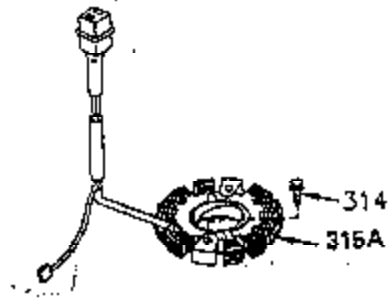

ILLUSTRATION SHOWS TYPICAL PARTS ONLY. ORDER BY PART NUMBER. PARTS NOT LISTED ARE SUPPLIED BY OEM.

OPTIONAL ELECTRIC STARTER MOTOR

OPTIONAL SPARK ARRESTOR

OPTIONAL DEBRIS SCREEN

Ref #	Part Number	Qty	Description
16	35520		Governor Lever
17	29916		Governor Lever Clamp
18	650548		Screw, 8-32 x 5/16"
19	35203		Extension Spring
28	30322		Lock Nut, 8-32
35	29826		Screw, 10-32 x 3/4"
36	29918		Lock Washer
37	29216		Lock Nut, 10-32
38	29642		Retaining Ring
60	35316A		Blower Housing Extension
65	650128		Screw, 10-24 x 1/2"
66	30063		Screw, Torx T-30 , 1/4-20 x 1/2"
172	28425		Valve Cover
173	35350		Breather Tube
174	650128		Screw, 10-24 x 1/2"
182	650517		Screw, 1/4-20 x 27/32"
186	35522		Governor Link
209A	30200		Screw, 10-24 x 9/16"
210	27793		Conduit Clip
211	28942		Screw, 10-32 x 3/8"
266	650876		Screw, 5/16-18 x 1-1/4"
270	35292		Exhaust Manifold
271	35293		Locking Plate (Manifold)
276	35348		Locking Plate
277	650877		Screw, 5/16-18 x 4-1/2"
284	35428		Muffler Deflector
319	650874		Screw, 10-32 x 15/32"
327	35392		Starter Plug
361	30063		Screw, Torx T-30, 1/4-20 x 1/2"
380	632498		Carburetor (Incl. 184) (Refer to Division 5, Section A, page A4-2 or Fiche 12, Grid F-1for breakdown)
390	590633		Rewind Starter (Refer to Division 5, Section C, page 30 or Fiche 12, Grid G-9 for breakdown)
395	33605		Electric Starter Motor (12 Volt) (Refer to Division 5, Section D, page 20 or Fiche 12, Grid G-13 for breakdown)
396	33329D		Electric Starter Motor (120 Volt)(opt ional) Engine requires a ring gear flywheel (611091 minimum) and the cylinder must have drilled and tapped startermounting bosses to add the electric starter.
414	35352		Spark Arrestor Screen (Incl.416)(Opti onal)
416	650760		Screw, 8-32 x 3/8" (Optional)

ILLUSTRATION SHOWS TYPICAL PARTS ONLY. ORDER BY PART NUMBER. PARTS NOT LISTED ARE SUPPLIED BY OEM.

Ref #	Part Number	Qty	Description
314	650873		Screw, 1/4-20 x 3/4"
