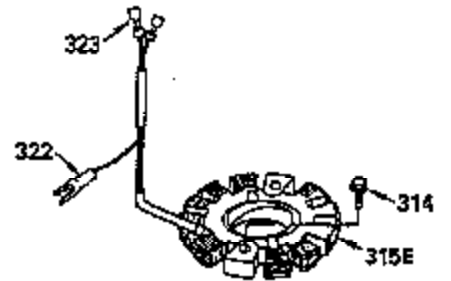

ILLUSTRATION SHOWS TYPICAL PARTS ONLY. ORDER BY PART NUMBER. PARTS NOT LISTED ARE SUPPLIED BY OEM.

OPTIONAL ELECTRIC STARTER MOTOR

OPTIONAL SPARK ARRESTOR

OPTIONAL DEBRIS SCREEN

Ref #	Part Number	Qty	Description
16	35520		Governor Lever
17	29916		Governor Lever Clamp
18	650548		Screw, 8-32 x 5/16"
19	35203		Extension Spring
28	30322		Lock Nut, 8-32
35	29826		Screw, 10-32 x 3/4"
36	29918		Lock Washer
37	29216		Lock Nut, 10-32
38	29642		Retaining Ring
60	35316A		Blower Housing Extension
65	650128		Screw, 10-24 x 1/2"
66	30063		Screw, Torx T-30 , 1/4-20 x 1/2"
172	28425		Valve Cover
173	35350		Breather Tube
174	650128		Screw, 10-24 x 1/2"
182	650517		Screw, 1/4-20 x 27/32"
186	35522		Governor Link
209A	30200		Screw, 10-24 x 9/16"
210	27793		Conduit Clip
211	28942		Screw, 10-32 x 3/8"
266	650876		Screw, 5/16-18 x 1-1/4"
270	35292		Exhaust Manifold
271	35293		Locking Plate (Manifold)
276	35348		Locking Plate
277	650877		Screw, 5/16-18 x 4-1/2"
284	35428		Muffler Deflector
319	650874		Screw, 10-32 x 15/32"
327	35392		Starter Plug
361	30063		Screw, Torx T-30, 1/4-20 x 1/2"
380	632498		Carburetor (Incl. 184) (Refer to Division 5, Section A, page A4-2 or Fiche 12, Grid F-1for breakdown)
390	590633		Rewind Starter (Refer to Division 5, Section C, page 30 or Fiche 12, Grid G-9 for breakdown)
395	33605		Electric Starter Motor (12 Volt) (Refer to Division 5, Section D, page 20 or Fiche 12, Grid G-13 for breakdown)
396	33329D		Electric Starter Motor (120 Volt)(opt ional) Engine requires a ring gear flywheel (611091 minimum) and the cylinder must have drilled and tapped startermounting bosses to add the electric starter.
414	35352		Spark Arrestor Screen (Incl.416)(Opti onal)
416	650760		Screw, 8-32 x 3/8" (Optional)

ILLUSTRATION SHOWS TYPICAL PARTS ONLY. ORDER BY PART NUMBER. PARTS NOT LISTED ARE SUPPLIED BY OEM.

Ref #	Part Number	Qty	Description
314	650873		Screw, 1/4-20 x 3/4"
