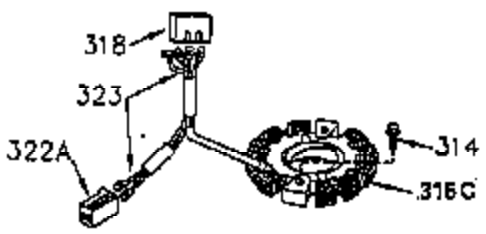

ILLUSTRATION SHOWS TYPICAL PARTS ONLY. ORDER BY PART NUMBER. PARTS NOT LISTED ARE SUPPLIED BY OEM.

Ref #	Part Number	Qty	Description
314	650873		Screw, 1/4-20 x 3/4"
315C	611097		Alt.Coil (7 amp D.C.)(Incl. 322 & 323)
322	610824		Connector Body