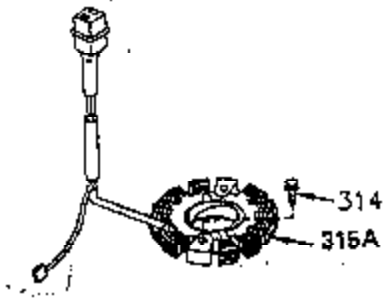

ILLUSTRATION SHOWS TYPICAL PARTS ONLY. ORDER BY PART NUMBER. PARTS NOT LISTED ARE SUPPLIED BY OEM.

Ref #	Part Number	Qty	Description
314	650873		Screw, 1/4-20 x 3/4"
315C	611097		Alt.Coil (7 amp D.C.)(Incl. 322 & 323)
322	610824		Connector Body