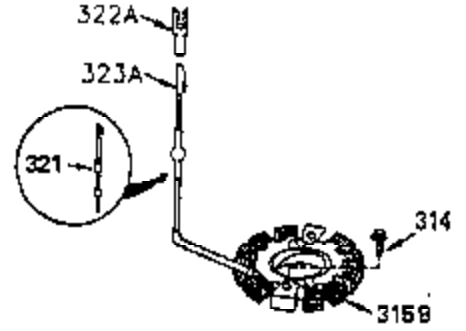

ILLUSTRATION SHOWS TYPICAL PARTS ONLY. ORDER BY PART NUMBER. PARTS NOT LISTED ARE SUPPLIED BY OEM.

Ref #	Part Number	Qty	Description
314	650873		Screw, 1/4-20 x 3/4"
315C	611097		Alt.Coil (7 amp D.C.)(Incl. 322 & 323)
322	610824		Connector Body