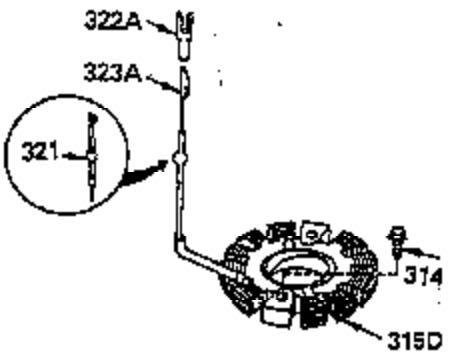

ILLUSTRATION SHOWS TYPICAL PARTS ONLY. ORDER BY PART NUMBER. PARTS NOT LISTED ARE SUPPLIED BY OEM.

Ref #	Part Number	Qty	Description
314	650873		Screw, 1/4-20 x 3/4"
315C	611097		Alt.Coil (7 amp D.C.)(Incl. 322 & 323)
322	610824		Connector Body