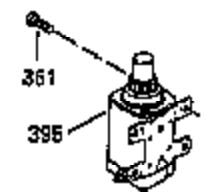

ILLUSTRATION SHOWS TYPICAL PARTS ONLY. ORDER BY PART NUMBER. PARTS NOT LISTED ARE SUPPLIED BY OEM.