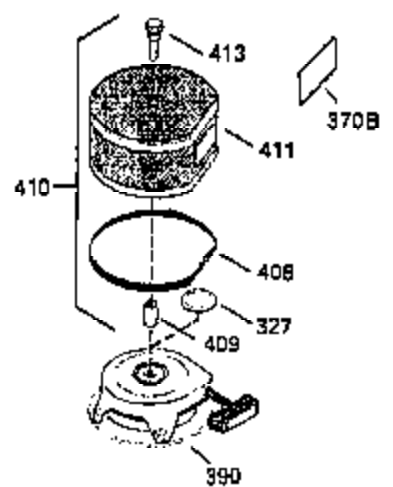

ILLUSTRATION SHOWS TYPICAL PARTS ONLY. ORDER BY PART NUMBER. PARTS NOT LISTED ARE SUPPLIED BY OEM.

**OPTIONAL ELECTRIC STARTER MOTOR**

**OPTIONAL SPARK ARRESTOR**

**OPTIONAL DEBRIS SCREEN**

Ref #	Part Number	Qty	Description
16	32651		Governor Lever
17	29916		Governor Lever Clamp
18	650548		Screw, 8-32 x 5/16"
19	35203		Extension Spring
28	30322		Lock Nut, 8-32
35	29826		Screw, 10-32 x 3/4"
36	29918		Lock Washer
37	29216		Lock Nut, 10-32
38	29642		Retaining Ring
60	35316A		Blower Housing Extension
62	650760		Screw, 8-32 x 3/8"
63	28545		Grommet
65	650128		Screw, 10-24 x 1/2"
66	30063		Screw, Torx T-30 , 1/4-20 x 1/2"
68	33356		Ground Terminal
172	28425		Valve Cover
173	35350		Breather Tube
174	650128		Screw, 10-24 x 1/2"
182	650517		Screw, 1/4-20 x 27/32"
186	35302		Governor Link
209A	30200		Screw, 10-24 x 9/16"
210	27793		Conduit Clip
211	28942		Screw, 10-32 x 3/8"
266	650876		Screw, 5/16-18 x 1-1/4"
270	35292		Exhaust Manifold
271	35293		Locking Plate (Manifold)
276	35348		Locking Plate
277	650877		Screw, 5/16-18 x 4-1/2"
284	35428		Muffler Deflector
327	35392		Starter Plug
361	30063		Screw, Torx T-30, 1/4-20 x 1/2"
380	632413		Carburetor (Incl. 184) (Refer to Division 5, Section A, page A4-2 or Fiche 12, Grid F-1for breakdown)
390	590633		Rewind Starter (Refer to Division 5, Section C, page 30 or Fiche 12, Grid G-9 for breakdown)
395	33605		Electric Starter Motor (12 Volt) (Refer to Division 5, Section D, page 20 or Fiche 12, Grid G-13 for breakdown)
396	33329D		Electric Starter Motor (120 Volt)(opt ional) Engine requires a ring gear flywheel (611091 minimum) and the cylinder must have drilled and tapped startermounting bosses to add the electric starter.
414	35352		Spark Arrestor Screen (Incl.416)(Opti onal)
416	650760		Screw, 8-32 x 3/8" (Optional)