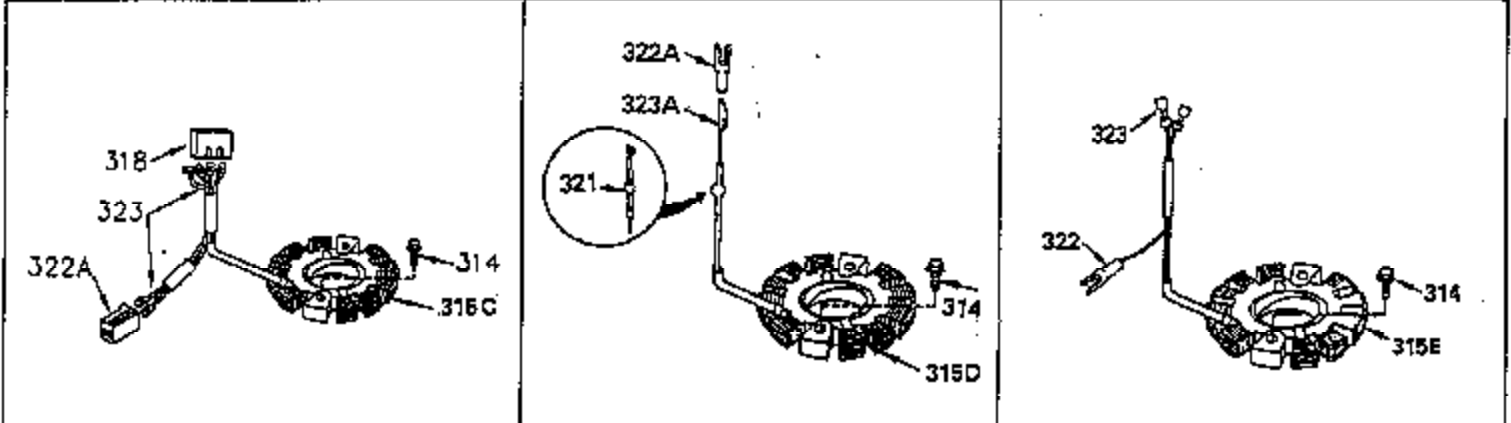

ILLUSTRATION SHOWS TYPICAL PARTS ONLY. ORDER BY PART NUMBER. PARTS NOT LISTED ARE SUPPLIED BY OEM.

Ref #	Part Number	Qty	Description
110A	35183		Ground Wire
314	650873		Screw, 1/4-20 x 3/4"
315	611104		Alt.Coil (3/5 Split) (Incl.321,322 & 323)
321	611161		Diode
322	611142		Connector Body
323	611118		Terminal