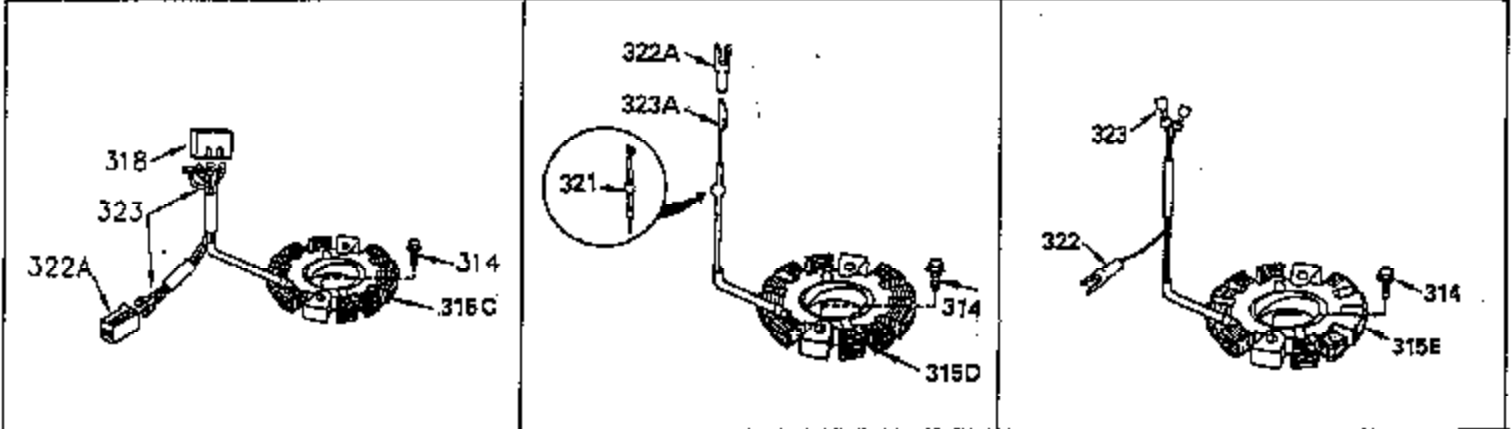

ILLUSTRATION SHOWS TYPICAL PARTS ONLY. ORDER BY PART NUMBER. PARTS NOT LISTED ARE SUPPLIED BY OEM.

Ref #	Part Number	Qty	Description
314	650873		Screw, 1/4-20 x 3/4"
315	611104		Alt.Coil (3/5 Split) (Incl.321,322 & 323)
321	611161		Diode