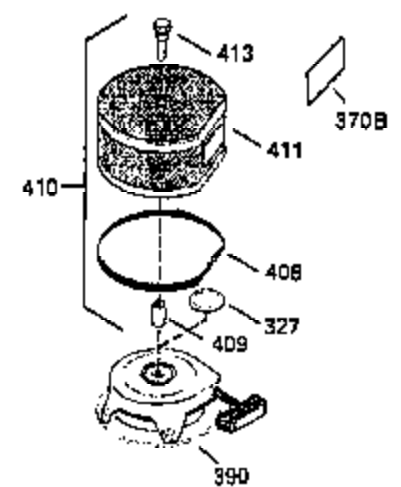

ILLUSTRATION SHOWS TYPICAL PARTS ONLY. ORDER BY PART NUMBER. PARTS NOT LISTED ARE SUPPLIED BY OEM.

OPTIONAL ELECTRIC STARTER MOTOR

OPTIONAL SPARK ARRESTOR

OPTIONAL DEBRIS SCREEN

Ref #	Part Number	Qty	Description
16	35520		Governor Lever
17	29916		Governor Lever Clamp
18	650548		Screw, 8-32 x 5/16"
19	35203		Extension Spring
19	35521		Extension Spring
28	30322		Lock Nut, 8-32
35	29826		Screw, 10-32 x 3/4"
36	29918		Lock Washer
37	29216		Lock Nut, 10-32
38	29642		Retaining Ring
60	35316A		Blower Housing Extension
65	650128		Screw, 10-24 x 1/2"
66	30063		Screw, Torx T-30 , 1/4-20 x 1/2"
172	28425		Valve Cover
173	35350		Breather Tube
174	650128		Screw, 10-24 x 1/2"
179	30593		Retainer Clip
182	650517		Screw, 1/4-20 x 27/32"
186A	35523		Choke Link
186	35522		Governor Link
202	33802		Compression Spring
205	650777		Screw, 6-32 x 21/32"
207	35525		Throttle Link
210	27793		Conduit Clip
211	28942		Screw, 10-32 x 3/8"
216	35572		R.P.M. Adjusting Lever (Incl. 202, 205 & 206)
284	35428		Muffler Deflector
327	35392		Starter Plug
380	632490		Carburetor (Incl. 184) (Refer to Division 5, Section A, page A4-6 or Fiche 12, Grid F-5for breakdown)
390	590633		Rewind Starter (Refer to Division 5, Section C, page 30 or Fiche 12, Grid G-9 for breakdown)
396	33329D		Electric Starter Motor (120 Volt)(opt ional) Engine requires a ring gear flywheel (611091 minimum) and the cylinder must have drilled and tapped startermounting bosses to add the electric starter.
414	35352		Spark Arrestor Screen (Incl.416)(Opti onal)
416	650760		Screw, 8-32 x 3/8" (Optional)

ILLUSTRATION SHOWS TYPICAL PARTS ONLY. ORDER BY PART NUMBER. PARTS NOT LISTED ARE SUPPLIED BY OEM.

Ref #	Part Number	Qty	Description
314	650873		Screw, 1/4-20 x 3/4"
315	611104		Alt.Coil (3/5 Split) (Incl.321,322 & 323)
321	611161		Diode