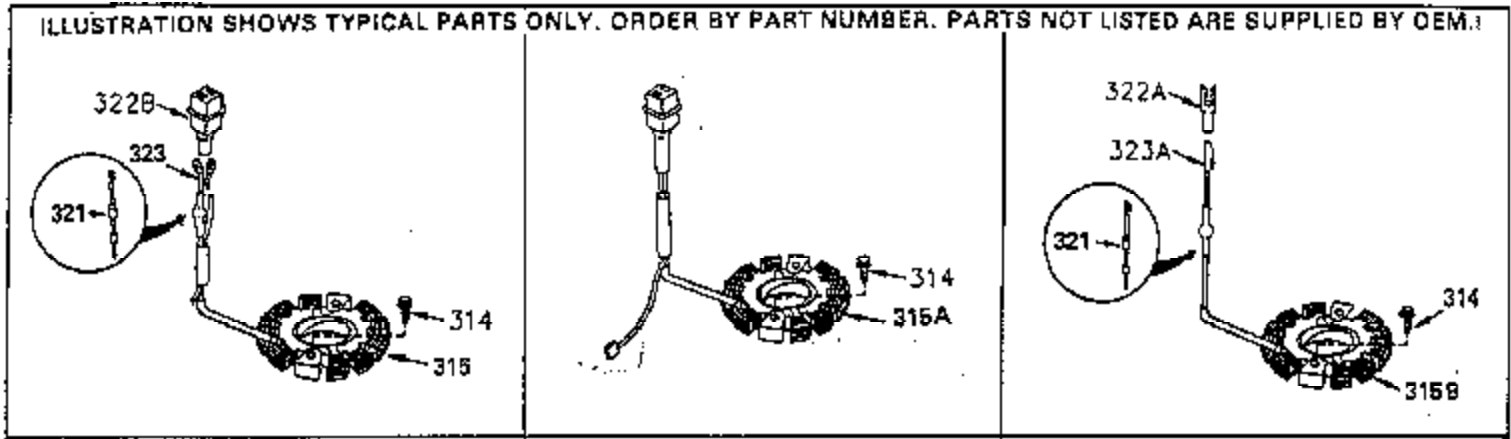

ILLUSTRATION SHOWS TYPICAL PARTS ONLY. ORDER BY PART NUMBER. PARTS NOT LISTED ARE SUPPLIED BY OEM.

Ref #	Part Number	Qty	Description
314	650873		Screw, 1/4-20 x 3/4"
315	611104		Alt.Coil (3/5 Split) (Incl.321,322 & 323)
321	611161		Diode