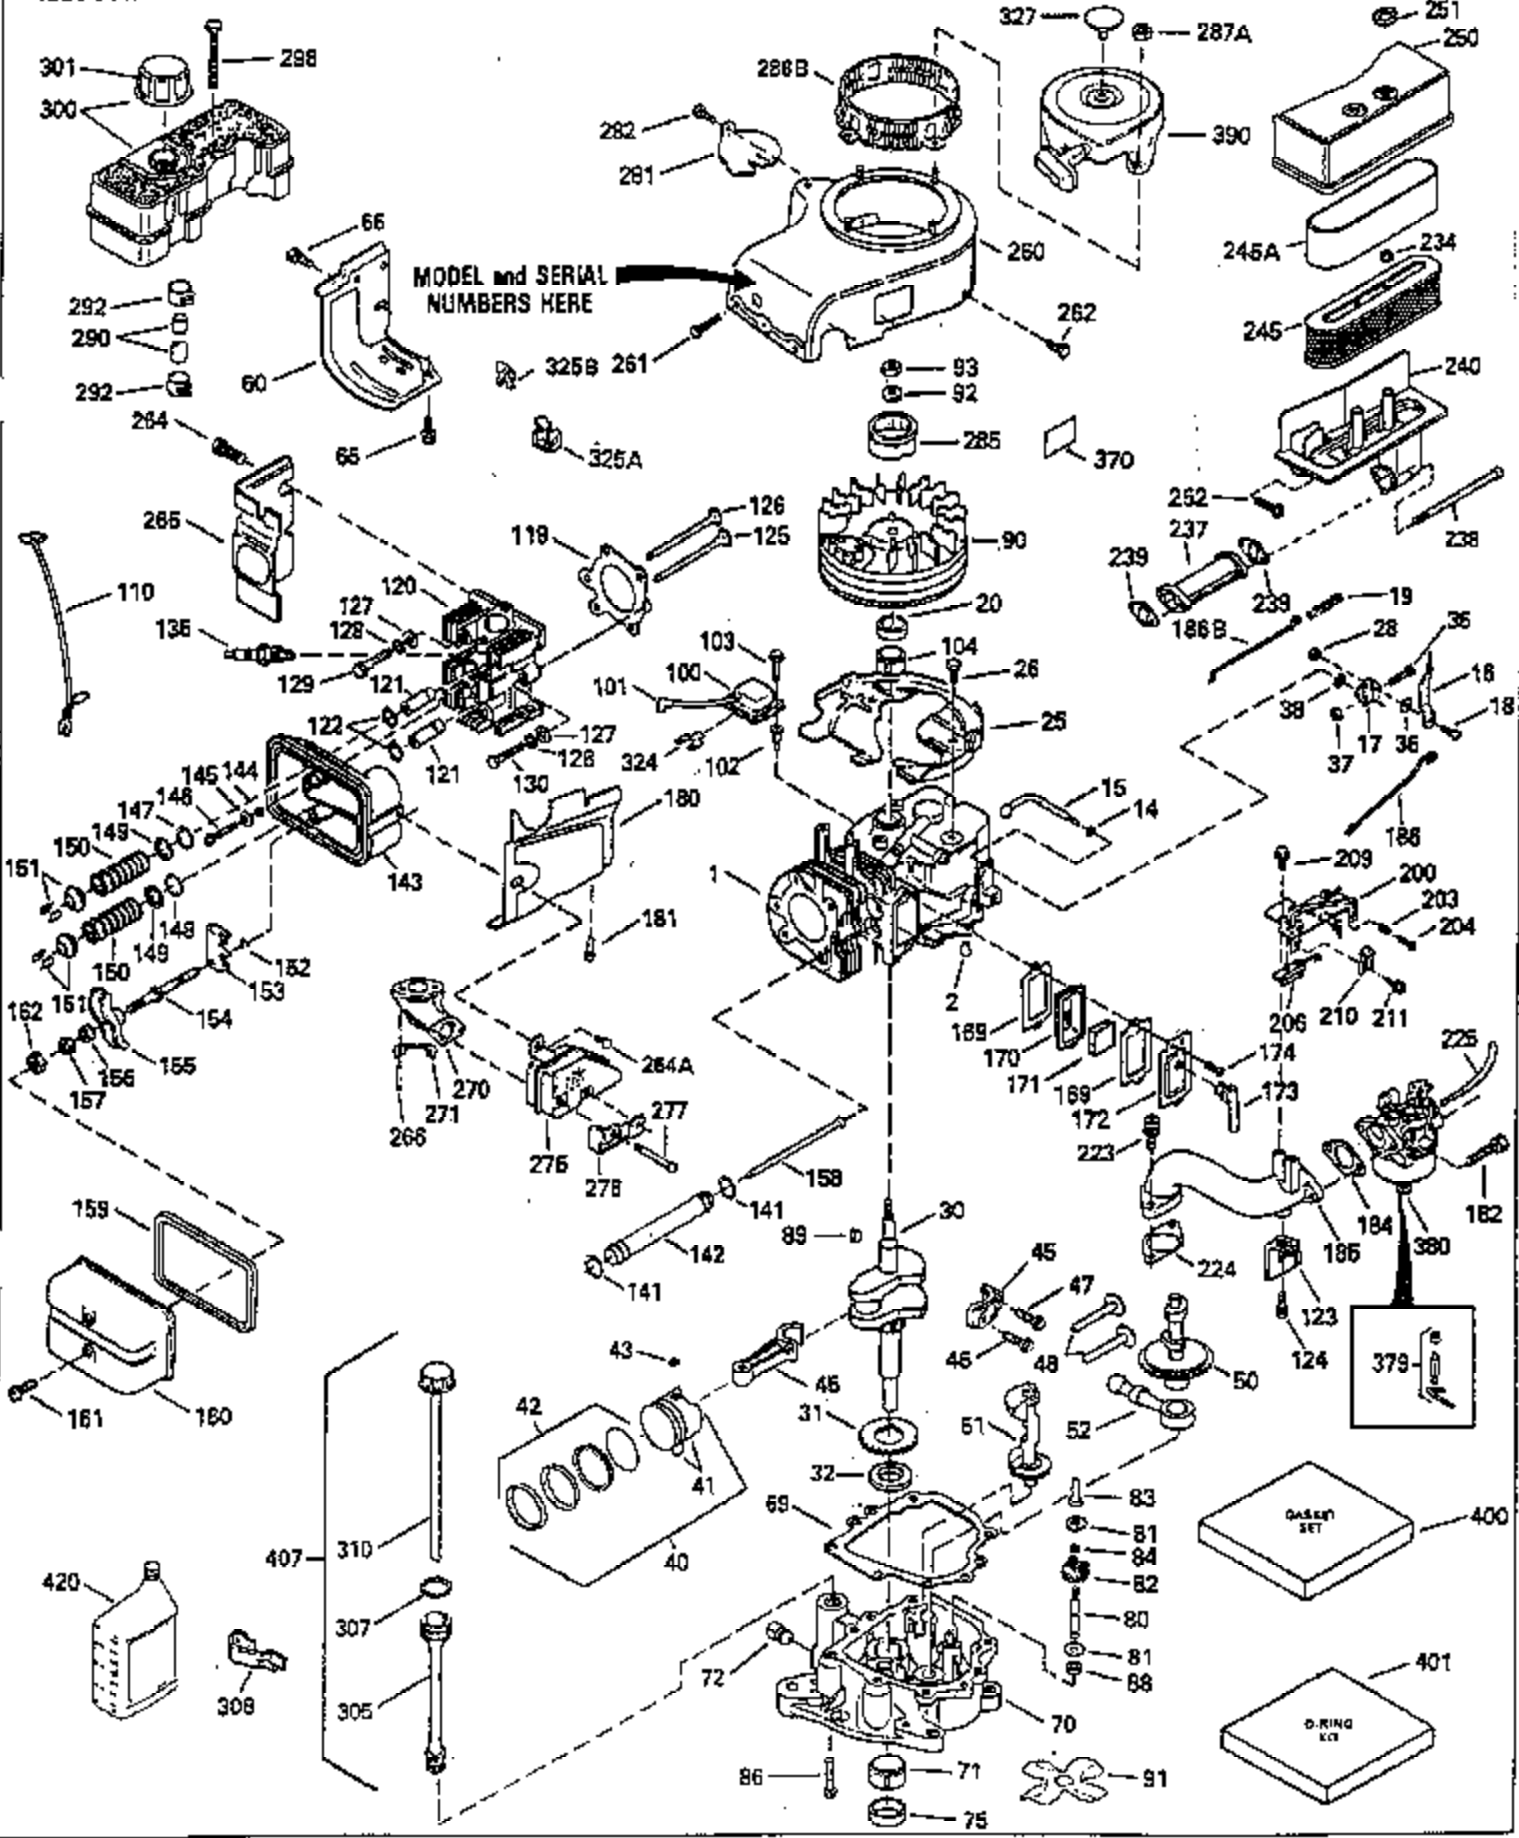

ILLUSTRATION SHOWS TYPICAL PARTS ONLY. ORDER BY PART NUMBER. PARTS NOT LISTED ARE SUPPLIED BY OEM.

Ref #	Part Number	Qty	Description
1	35399B		Cylinder (Incl. 2, 20 & 104) (3-5/16" Bore)
2	27652		Dowel Pin
14	28277		Washer
15	35324		Governor Rod
16	35520		Governor Lever
17	29916		Governor Lever Clamp
18	650548		Screw, 8-32 x 5/16"
19	35521		Extension Spring
20	35319		Oil Seal
25	35326		Blower Housing Baffle
26	650561		Screw, 1/4-20 x 5/8"
28	30322		Lock Nut, 8-32
30	35335A		Crankshaft (Counterbalance)
31	35327		Counterbalance Gear
32	35653		Shim Washer (.015") (Use as required)
35	29826		Screw, 10-32 x 3/4"
36	29918		Lock Washer
37	29216		Lock Nut, 10-32
38	29642		Retaining Ring
40	35339A		Piston, Pin & Ring Set (Std.) (3-5/16")
40	35340A		Piston, Pin & Ring Set (.010" OS)
40	35341A		Piston, Pin & Ring Set (.020" OS)
41	35329		Piston & Pin Assy. (Std.) (Incl. No. 43)
41	35430		Piston & Pin Assy. (.010" OS) (Incl. 43)
41	35431		Piston & Pin Assy. (.020" OS) (Incl. 43)
42	34866A		Ring Set (Std.)
42	34867A		Ring Set (.010" OS)
42	34868A		Ring Set (.020" OS)
43	31919		Piston Pin Retaining Ring
45	35330A		Connecting Rod Ass'y. (Incl. 46 & 47)
46	650908		Connecting Rod Bolt
47	650882		Connecting Rod Bolt
48	35313		Valve Lifter
50	35314		Camshaft (MCR)
51	35315A		Counterbalance Weight
52	31356		Oil Pump
60	35316A		Blower Housing Extension
65	650128		Screw, 10-24 x 1/2"
66	30063		Screw, Torx T-30 , 1/4-20 x 1/2"
69	35317		* Mounting Flange Gasket
70	35401A		Mounting Flange (Incl. 71, 72, 75 & 8 0)
71	35377		Crankshaft Bushing
72	31927		Oil Drain Plug
75	35319		Oil Seal
80	35320		Governor Shaft
81	35479		Washer, Flat
82	35321		Governor Gear Ass'y. (Incl. 81)
83	35322		Governor Spool
84	29193		Retaining Ring
86	650833		Screw, 1/4-20 x 1-3/16"
88	31707A		Spacer (Incl. 81)
89	32589		Flywheel Key
90	611091		Flywheel (w/ring gear)
92	650880		Lock Washer
93	650881		Flywheel Nut
100	35135		Solid State Ignition
101	610118		Spark Plug Cover
102	650872		Solid State Mounting Stud