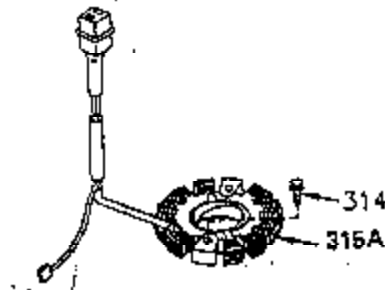

ILLUSTRATION SHOWS TYPICAL PARTS ONLY. ORDER BY PART NUMBER. PARTS NOT LISTED ARE SUPPLIED BY OEM.

OPTIONAL ELECTRIC STARTER MOTOR

OPTIONAL SPARK ARRESTOR

OPTIONAL DEBRIS SCREEN

Ref #	Part Number	Qty	Description
16	35520		Governor Lever
17	29916		Governor Lever Clamp
18	650548		Screw, 8-32 x 5/16"
19	35203		Extension Spring
28	30322		Lock Nut, 8-32
35	29826		Screw, 10-32 x 3/4"
36	29918		Lock Washer
37	29216		Lock Nut, 10-32
38	29642		Retaining Ring
60	35316A		Blower Housing Extension
62	650760		Screw, 8-32 x 3/8"
63	28545		Grommet
65	650128		Screw, 10-24 x 1/2"
66	30063		Screw, Torx T-30 , 1/4-20 x 1/2"
68	33356		Ground Terminal
172	28425		Valve Cover
173	35350		Breather Tube
174	650128		Screw, 10-24 x 1/2"
182	650517		Screw, 1/4-20 x 27/32"
186	35522		Governor Link
209A	30200		Screw, 10-24 x 9/16"
210	27793		Conduit Clip
211	28942		Screw, 10-32 x 3/8"
284	35428		Muffler Deflector
327	34113		Starter Plug
361	30063		Screw, Torx T-30, 1/4-20 x 1/2"
380	632507		Carburetor (Incl. 184) (Refer to Division 5, Section A, page A4-2 or Fiche 12, Grid F-3for breakdown)
395	33605		Electric Starter Motor (12 Volt) (Refer to Division 5, Section D, page 20 or Fiche 12, Grid G-13 for breakdown)
396	33329D		Electric Starter Motor (120 Volt)(opt ional) Engine requires a ring gear flywheel (611091 minimum) and the cylinder must have drilled and tapped startermounting bosses to add the electric starter.
414	35352		Spark Arrestor Screen (Incl.416)(Opti onal)
416	650760		Screw, 8-32 x 3/8" (Optional)

ILLUSTRATION SHOWS TYPICAL PARTS ONLY. ORDER BY PART NUMBER. PARTS NOT LISTED ARE SUPPLIED BY OEM.

Ref #	Part Number	Qty	Description
110A	35183		Ground Wire
314	650873		Screw, 1/4-20 x 3/4"
315	611104		Alt.Coil (3/5 Split) (Incl.321,322 & 323)
321	611161		Diode
322	611142		Connector Body
323	611118		Terminal