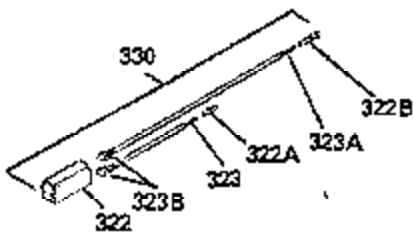

ILLUSTRATION SHOWS TYPICAL PARTS ONLY. ORDER BY PART NUMBER. PARTS NOT LISTED ARE SUPPLIED BY OEM. .

Ref #	Part Number	Qty	Description
245	35403		Air Cleaner Element (Incl. 234)
260B	35793		Blower Housing
262	29747B		Screw, 5/16-24 x 21/32"
286C	35411		Starter Screen
287			Pop Rivet (Can be purchased locally)
290	30705		Fuel Line (16" or 40cm)
292	26460		Fuel Line Clamp
308A	35437		Fill Tube Clip
327	34113		Starter Plug
370A	34686		Name Decal
380	632507		Carburetor (Incl. 184) (Refer to Division 5, Section A, page A4-2 or Fiche 12, Grid F-3for breakdown)

ILLUSTRATION SHOWS TYPICAL PARTS ONLY. ORDER BY PART NUMBER. PARTS NOT LISTED ARE SUPPLIED BY OEM.

Ref #	Part Number	Qty	Description
110A	35183		Ground Wire
314	650873		Screw, 1/4-20 x 3/4"
315	611104		Alt.Coil (3/5 Split) (Incl.321,322 & 323)
321	611161		Diode
322	611142		Connector Body
323	611118		Terminal