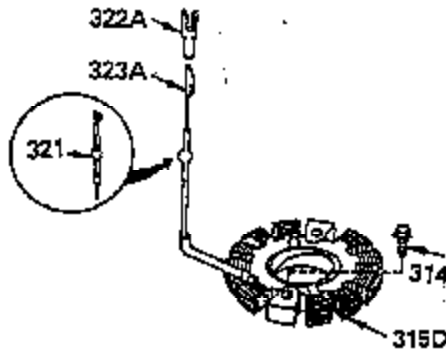

ILLUSTRATION SHOWS TYPICAL PARTS ONLY. ORDER BY PART NUMBER. PARTS NOT LISTED ARE SUPPLIED BY OEM.

OPTIONAL ELECTRIC STARTER MOTOR

OPTIONAL SPARK ARRESTOR

OPTIONAL DEBRIS SCREEN

Ref #	Part Number	Qty	Description
16	35520		Governor Lever
17	29916		Governor Lever Clamp
18	650548		Screw, 8-32 x 5/16"
19	35203		Extension Spring
28	30322		Lock Nut, 8-32
35	29826		Screw, 10-32 x 3/4"
36	29918		Lock Washer
37	29216		Lock Nut, 10-32
38	29642		Retaining Ring
60	35316A		Blower Housing Extension
62	650760		Screw, 8-32 x 3/8"
63	28545		Grommet
65	650128		Screw, 10-24 x 1/2"
66	30063		Screw, Torx T-30 , 1/4-20 x 1/2"
68	33356		Ground Terminal
172	28425		Valve Cover
173	35350		Breather Tube
174	650128		Screw, 10-24 x 1/2"
182	650517		Screw, 1/4-20 x 27/32"
186	35522		Governor Link
209A	30200		Screw, 10-24 x 9/16"
210	27793		Conduit Clip
211	28942		Screw, 10-32 x 3/8"
284	35428		Muffler Deflector
327	34113		Starter Plug
361	30063		Screw, Torx T-30, 1/4-20 x 1/2"
380	632507		Carburetor (Incl. 184) (Refer to Division 5, Section A, page A4-2 or Fiche 12, Grid F-3for breakdown)
395	33605		Electric Starter Motor (12 Volt) (Refer to Division 5, Section D, page 20 or Fiche 12, Grid G-13 for breakdown)
396	33329D		Electric Starter Motor (120 Volt)(opt ional) Engine requires a ring gear flywheel (611091 minimum) and the cylinder must have drilled and tapped startermounting bosses to add the electric starter.
414	35352		Spark Arrestor Screen (Incl.416)(Opti onal)
416	650760		Screw, 8-32 x 3/8" (Optional)

ILLUSTRATION SHOWS TYPICAL PARTS ONLY. ORDER BY PART NUMBER. PARTS NOT LISTED ARE SUPPLIED BY OEM.

Ref #	Part Number	Qty	Description
110A	35183		Ground Wire
314	650873		Screw, 1/4-20 x 3/4"
315	611104		Alt.Coil (3/5 Split) (Incl.321,322 & 323)
321	611161		Diode
322	611142		Connector Body
323	611118		Terminal