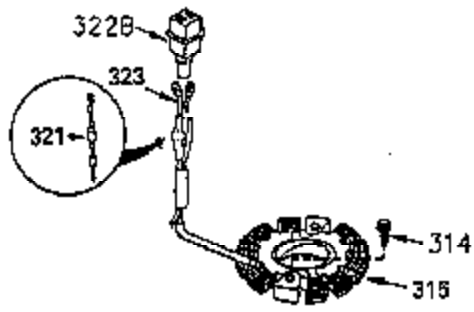

ILLUSTRATION SHOWS TYPICAL PARTS ONLY. ORDER BY PART NUMBER. PARTS NOT LISTED ARE SUPPLIED BY OEM.

OPTIONAL ELECTRIC STARTER MOTOR

OPTIONAL SPARK ARRESTOR

OPTIONAL DEBRIS SCREEN

Ref #	Part Number	Qty	Description
16	35520		Governor Lever
17	29916		Governor Lever Clamp
18	650548		Screw, 8-32 x 5/16"
19	35203		Extension Spring
28	30322		Lock Nut, 8-32
35	29826		Screw, 10-32 x 3/4"
36	29918		Lock Washer
37	29216		Lock Nut, 10-32
38	29642		Retaining Ring
60	35316A		Blower Housing Extension
62	650760		Screw, 8-32 x 3/8"
63	28545		Grommet
65	650128		Screw, 10-24 x 1/2"
66	30063		Screw, Torx T-30 , 1/4-20 x 1/2"
68	33356		Ground Terminal
172	28425		Valve Cover
173	35350		Breather Tube
174	650128		Screw, 10-24 x 1/2"
182	650517		Screw, 1/4-20 x 27/32"
186	35522		Governor Link
209A	30200		Screw, 10-24 x 9/16"
210	27793		Conduit Clip
211	28942		Screw, 10-32 x 3/8"
284	35428		Muffler Deflector
327	34113		Starter Plug
361	30063		Screw, Torx T-30, 1/4-20 x 1/2"
380	632507		Carburetor (Incl. 184) (Refer to Division 5, Section A, page A4-2 or Fiche 12, Grid F-3for breakdown)
395	33605		Electric Starter Motor (12 Volt) (Refer to Division 5, Section D, page 20 or Fiche 12, Grid G-13 for breakdown)
396	33329D		Electric Starter Motor (120 Volt)(opt ional) Engine requires a ring gear flywheel (611091 minimum) and the cylinder must have drilled and tapped startermounting bosses to add the electric starter.
414	35352		Spark Arrestor Screen (Incl.416)(Opti onal)
416	650760		Screw, 8-32 x 3/8" (Optional)

ILLUSTRATION SHOWS TYPICAL PARTS ONLY. ORDER BY PART NUMBER. PARTS NOT LISTED ARE SUPPLIED BY OEM.

Ref #	Part Number	Qty	Description
110A	35183		Ground Wire
314	650873		Screw, 1/4-20 x 3/4"
315	611104		Alt.Coil (3/5 Split) (Incl.321,322 & 323)
321	611161		Diode
322	611142		Connector Body
323	611118		Terminal