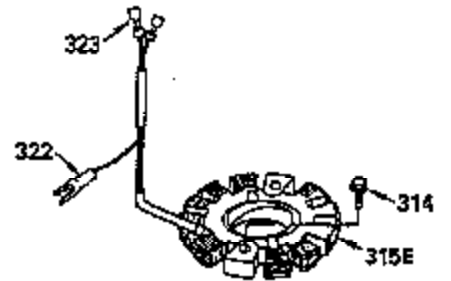

ILLUSTRATION SHOWS TYPICAL PARTS ONLY. ORDER BY PART NUMBER. PARTS NOT LISTED ARE SUPPLIED BY OEM.

OPTIONAL ELECTRIC STARTER MOTOR

OPTIONAL SPARK ARRESTOR

OPTIONAL DEBRIS SCREEN

Ref #	Part Number	Qty	Description
16	35520		Governor Lever
17	29916		Governor Lever Clamp
18	650548		Screw, 8-32 x 5/16"
19	35203		Extension Spring
28	30322		Lock Nut, 8-32
35	29826		Screw, 10-32 x 3/4"
36	29918		Lock Washer
37	29216		Lock Nut, 10-32
38	29642		Retaining Ring
60	35316A		Blower Housing Extension
62	650760		Screw, 8-32 x 3/8"
63	28545		Grommet
65	650128		Screw, 10-24 x 1/2"
66	30063		Screw, Torx T-30 , 1/4-20 x 1/2"
68	33356		Ground Terminal
172	28425		Valve Cover
173	35350		Breather Tube
174	650128		Screw, 10-24 x 1/2"
182	650517		Screw, 1/4-20 x 27/32"
186	35522		Governor Link
209A	30200		Screw, 10-24 x 9/16"
210	27793		Conduit Clip
211	28942		Screw, 10-32 x 3/8"
284	35428		Muffler Deflector
327	34113		Starter Plug
361	30063		Screw, Torx T-30, 1/4-20 x 1/2"
380	632507		Carburetor (Incl. 184) (Refer to Division 5, Section A, page A4-2 or Fiche 12, Grid F-3for breakdown)
395	33605		Electric Starter Motor (12 Volt) (Refer to Division 5, Section D, page 20 or Fiche 12, Grid G-13 for breakdown)
396	33329D		Electric Starter Motor (120 Volt)(opt ional) Engine requires a ring gear flywheel (611091 minimum) and the cylinder must have drilled and tapped startermounting bosses to add the electric starter.
414	35352		Spark Arrestor Screen (Incl.416)(Opti onal)
416	650760		Screw, 8-32 x 3/8" (Optional)

ILLUSTRATION SHOWS TYPICAL PARTS ONLY. ORDER BY PART NUMBER. PARTS NOT LISTED ARE SUPPLIED BY OEM.

Ref #	Part Number	Qty	Description
110A	35183		Ground Wire
314	650873		Screw, 1/4-20 x 3/4"
315	611104		Alt.Coil (3/5 Split) (Incl.321,322 & 323)
321	611161		Diode
322	611142		Connector Body
323	611118		Terminal