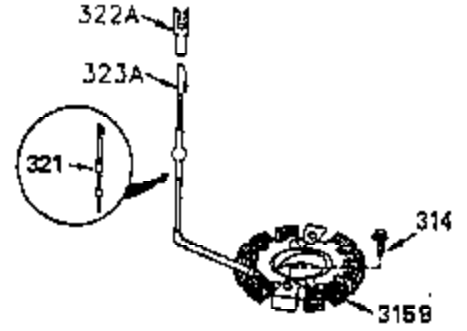

ILLUSTRATION SHOWS TYPICAL PARTS ONLY. ORDER BY PART NUMBER. PARTS NOT LISTED ARE SUPPLIED BY OEM.

OPTIONAL ELECTRIC STARTER MOTOR

OPTIONAL SPARK ARRESTOR

OPTIONAL DEBRIS SCREEN

Ref #	Part Number	Qty	Description
16	35520		Governor Lever
17	29916		Governor Lever Clamp
18	650548		Screw, 8-32 x 5/16"
19	35203		Extension Spring
28	30322		Lock Nut, 8-32
35	29826		Screw, 10-32 x 3/4"
36	29918		Lock Washer
37	29216		Lock Nut, 10-32
38	29642		Retaining Ring
60	35316A		Blower Housing Extension
62	650760		Screw, 8-32 x 3/8"
63	28545		Grommet
65	650128		Screw, 10-24 x 1/2"
66	30063		Screw, Torx T-30 , 1/4-20 x 1/2"
68	33356		Ground Terminal
172	28425		Valve Cover
173	35350		Breather Tube
174	650128		Screw, 10-24 x 1/2"
182	650517		Screw, 1/4-20 x 27/32"
186	35522		Governor Link
209A	30200		Screw, 10-24 x 9/16"
210	27793		Conduit Clip
211	28942		Screw, 10-32 x 3/8"
284	35428		Muffler Deflector
327	34113		Starter Plug
361	30063		Screw, Torx T-30, 1/4-20 x 1/2"
380	632507		Carburetor (Incl. 184) (Refer to Division 5, Section A, page A4-2 or Fiche 12, Grid F-3for breakdown)
395	33605		Electric Starter Motor (12 Volt) (Refer to Division 5, Section D, page 20 or Fiche 12, Grid G-13 for breakdown)
396	33329D		Electric Starter Motor (120 Volt)(opt ional) Engine requires a ring gear flywheel (611091 minimum) and the cylinder must have drilled and tapped startermounting bosses to add the electric starter.
414	35352		Spark Arrestor Screen (Incl.416)(Opti onal)
416	650760		Screw, 8-32 x 3/8" (Optional)

ILLUSTRATION SHOWS TYPICAL PARTS ONLY. ORDER BY PART NUMBER. PARTS NOT LISTED ARE SUPPLIED BY OEM.

Ref #	Part Number	Qty	Description
110A	35183		Ground Wire
314	650873		Screw, 1/4-20 x 3/4"
315	611104		Alt.Coil (3/5 Split) (Incl.321,322 & 323)
321	611161		Diode
322	611142		Connector Body
323	611118		Terminal