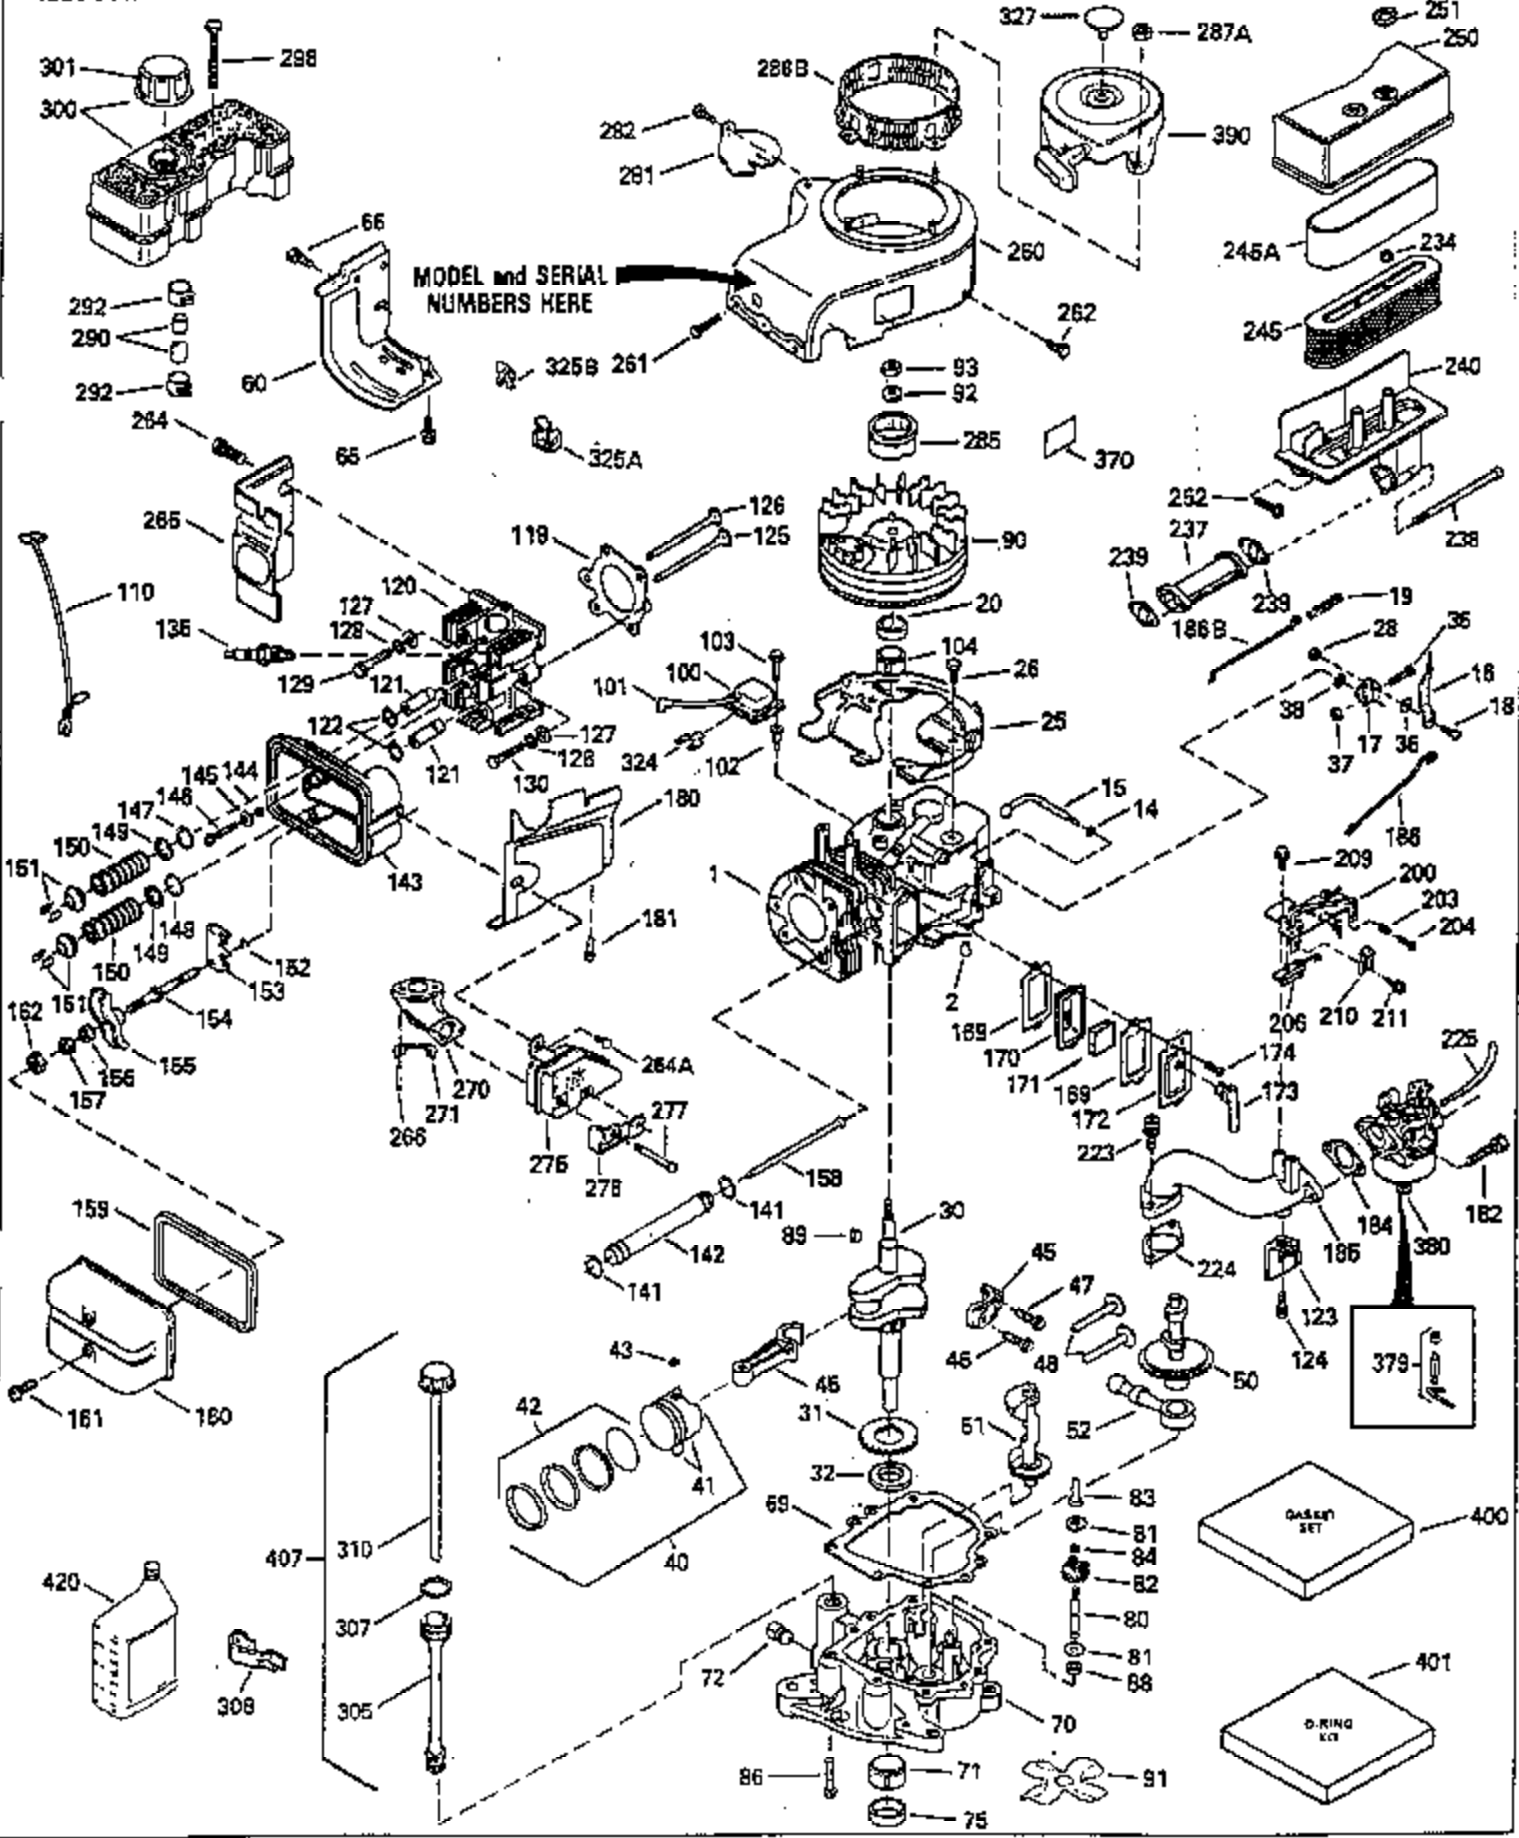

ILLUSTRATION SHOWS TYPICAL PARTS ONLY. ORDER BY PART NUMBER. PARTS NOT LISTED ARE SUPPLIED BY OEM.

Ref #	Part Number	Qty	Description
1	35399B		Cylinder (Incl. 2, 20 & 104) (3-5/16" Bore)
2	27652		Dowel Pin
14	28277		Washer
15	35324		Governor Rod
16	35520		Governor Lever
17	29916		Governor Lever Clamp
18	650548		Screw, 8-32 x 5/16"
19	35203		Extension Spring
20	35319		Oil Seal
25	35326		Blower Housing Baffle
26	650561		Screw, 1/4-20 x 5/8"
28	30322		Lock Nut, 8-32
30	35335A		Crankshaft (Counterbalance)
30	35336B		Crankshaft (Counterbalance)
31	35327		Counterbalance Gear
32	35653		Shim Washer (.015") (Use as required)
35	29826		Screw, 10-32 x 3/4"
36	29918		Lock Washer
37	29216		Lock Nut, 10-32
38	29642		Retaining Ring
40	35339A		Piston, Pin & Ring Set (Std.) (3-5/16 " )
40	35340A		Piston, Pin & Ring Set (.010" OS)
40	35341A		Piston, Pin & Ring Set (.020" OS)
41	35329		Piston & Pin Assy. (Std.) (Incl. No. 43)
41	35430		Piston & Pin Assy. (.010" OS) (Incl. 43)
41	35431		Piston & Pin Assy. (.020" OS) (Incl. 43)
42	34866A		Ring Set (Std.)
42	34867A		Ring Set (.010" OS)
42	34868A		Ring Set (.020" OS)
43	31919		Piston Pin Retaining Ring
45	35330A		Connecting Rod Ass'y. (Incl. 46 & 47)
46	650908		Connecting Rod Bolt
47	650882		Connecting Rod Bolt
48	35313		Valve Lifter
50	35314		Camshaft (MCR)
51	35315A		Counterbalance Weight
52	31356		Oil Pump
60	35316A		Blower Housing Extension
65	650128		Screw, 10-24 x 1/2"
66	30063		Screw, Torx T-30 , 1/4-20 x 1/2"
69	35317		* Mounting Flange Gasket
70	35401A		Mounting Flange (Incl. 71, 72, 75 & 8 0)
71	35377		Crankshaft Bushing
72	31927		Oil Drain Plug
75	35319		Oil Seal
80	35320		Governor Shaft
81	35479		Washer, Flat
82	35321		Governor Gear Ass'y. (Incl. 81)
83	35322		Governor Spool
84	29193		Retaining Ring
86	650833		Screw, 1/4-20 x 1-3/16"
88	31707A		Spacer (Incl. 81)
89	32589		Flywheel Key
90	611094		Flywheel (7 amp w/ring gear)
92	650880		Lock Washer
93	650881		Flywheel Nut
100	35135		Solid State Ignition
101	610118		Spark Plug Cover