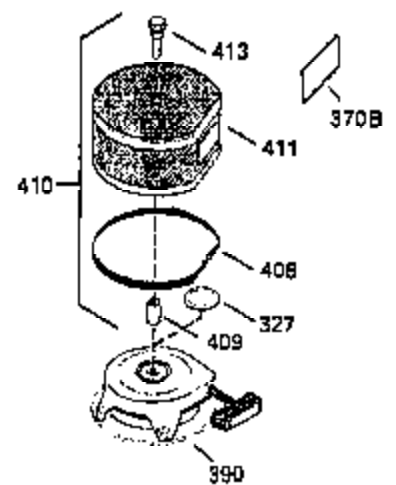

OPTIONAL DEBRIS SCREEN