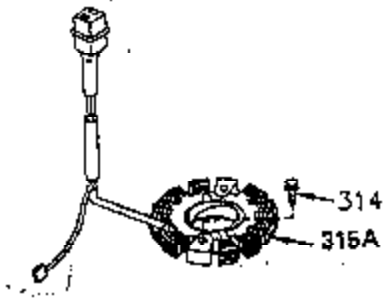

ILLUSTRATION SHOWS TYPICAL PARTS ONLY. ORDER BY PART NUMBER. PARTS NOT LISTED ARE SUPPLIED BY OEM. .

Ref #	Part Number	Qty	Description
245	35403		Air Cleaner Element (Incl. 234)
262	29747B		Screw, 5/16-24 x 21/32"
292	26460		Fuel Line Clamp
308A	35437		Fill Tube Clip
370A	34686		Name Decal
370B	34387		Instruction Decal
380	632490		Carburetor (Incl. 184) (Refer to Division 5, Section A, page A4-6 or Fiche 12, Grid F-5for breakdown)

ILLUSTRATION SHOWS TYPICAL PARTS ONLY. ORDER BY PART NUMBER. PARTS NOT LISTED ARE SUPPLIED BY OEM.

Ref #	Part Number	Qty	Description
110A	35183		Ground Wire
314	650873		Screw, 1/4-20 x 3/4"
315	611104		Alt.Coil (3/5 Split) (Incl.321,322 & 323)