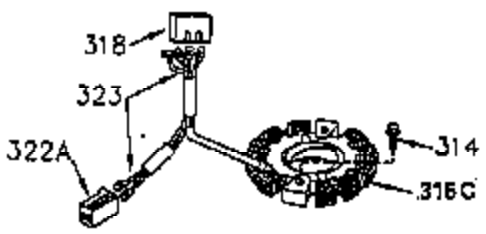

ILLUSTRATION SHOWS TYPICAL PARTS ONLY. ORDER BY PART NUMBER. PARTS NOT LISTED ARE SUPPLIED BY OEM.

Ref #	Part Number	Qty	Description
110A	35183		Ground Wire
314	650873		Screw, 1/4-20 x 3/4"
315	611104		Alt.Coil (3/5 Split) (Incl.321,322 & 323)