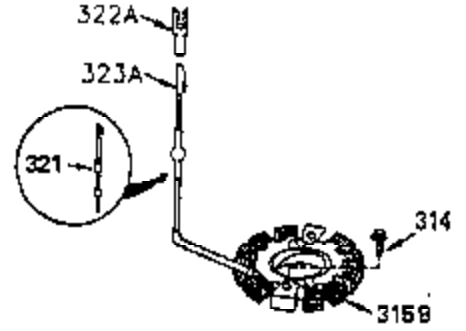

ILLUSTRATION SHOWS TYPICAL PARTS ONLY. ORDER BY PART NUMBER. PARTS NOT LISTED ARE SUPPLIED BY OEM.

Ref #	Part Number	Qty	Description
110A	35183		Ground Wire
314	650873		Screw, 1/4-20 x 3/4"
315	611104		Alt.Coil (3/5 Split) (Incl.321,322 & 323)