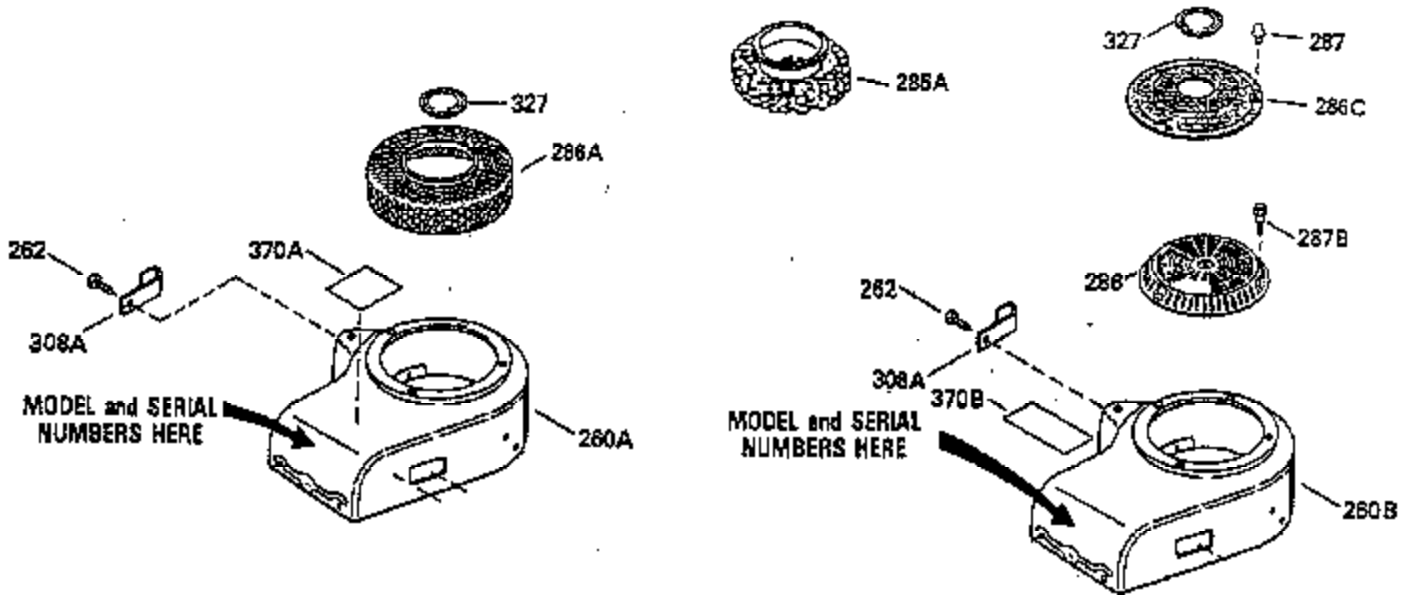

ILLUSTRATION SHOWS TYPICAL PARTS ONLY. ORDER BY PART NUMBER. PARTS NOT LISTED ARE SUPPLIED BY OEM. .

Ref #	Part Number	Qty	Description
245	35403		Air Cleaner Element (Incl. 234)
262	29747B		Screw, 5/16-24 x 21/32"
292	26460		Fuel Line Clamp
308A	35437		Fill Tube Clip
370A	34686		Name Decal
370B	34387		Instruction Decal
380	632490		Carburetor (Incl. 184) (Refer to Division 5, Section A, page A4-6 or Fiche 12, Grid F-5for breakdown)