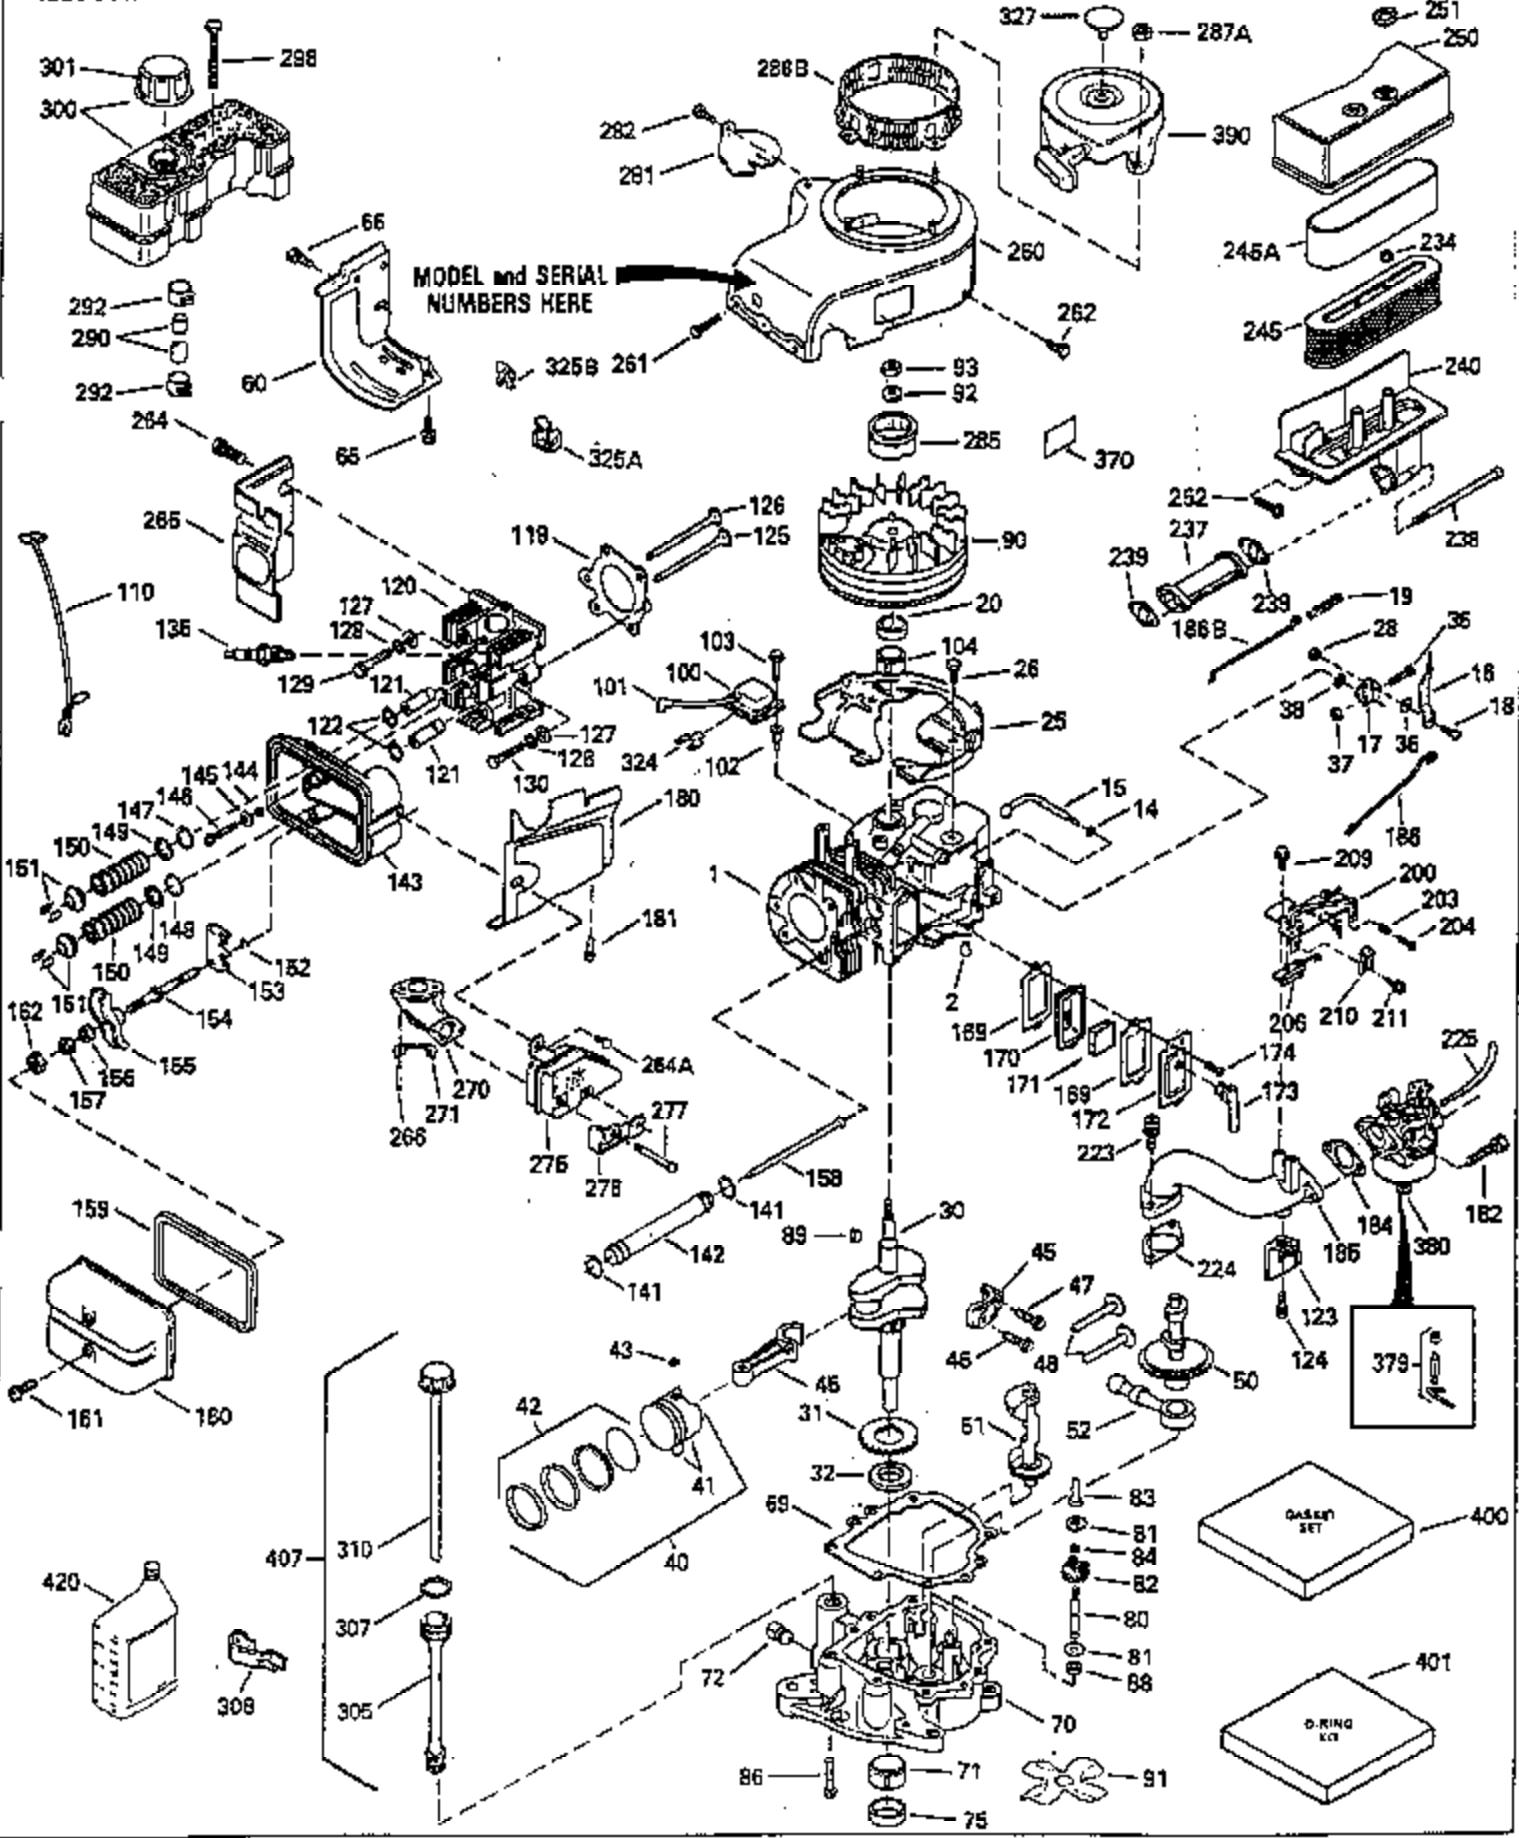

ILLUSTRATION SHOWS TYPICAL PARTS ONLY. ORDER BY PART NUMBER. PARTS NOT LISTED ARE SUPPLIED BY OEM.

Ref #	Part Number	Qty	Description
1	35399B		Cylinder (Incl. 2, 20 & 104) (3-5/16" Bore)
2	27652		Dowel Pin
14	28277		Washer
15	35324		Governor Rod
16	35520		Governor Lever
17	29916		Governor Lever Clamp
18	650548		Screw, 8-32 x 5/16"
19	35203		Extension Spring
20	35319		Oil Seal
25	35326		Blower Housing Baffle
26	650561		Screw, 1/4-20 x 5/8"
28	30322		Lock Nut, 8-32
30	35335A		Crankshaft (Counterbalance)
31	35327		Counterbalance Gear
32	35653		Shim Washer (.015") (Use as required)
35	29826		Screw, 10-32 x 3/4"
36	29918		Lock Washer
37	29216		Lock Nut, 10-32
38	29642		Retaining Ring
40	35339A		Piston, Pin & Ring Set (Std.) (3-5/16 ")
40	35340A		Piston, Pin & Ring Set (.010" OS)
40	35341A		Piston, Pin & Ring Set (.020" OS)
41	35329		Piston & Pin Assy. (Std.) (Incl. No. 43)
41	35430		Piston & Pin Assy. (.010" OS) (Incl. 43)
41	35431		Piston & Pin Assy. (.020" OS) (Incl. 43)
42	34866A		Ring Set (Std.)
42	34867A		Ring Set (.010" OS)
42	34868A		Ring Set (.020" OS)
43	31919		Piston Pin Retaining Ring
45	35330A		Connecting Rod Ass'y. (Incl. 46 & 47)
46	650908		Connecting Rod Bolt
47	650882		Connecting Rod Bolt
48	35313		Valve Lifter
50	35314		Camshaft (MCR)
51	35315A		Counterbalance Weight
52	31356		Oil Pump
60	35316A		Blower Housing Extension
65	650128		Screw, 10-24 x 1/2"
66	30063		Screw, Torx T-30 , 1/4-20 x 1/2"
69	35317		* Mounting Flange Gasket
70	35401A		Mounting Flange (Incl. 71, 72, 75 & 8 0)
71	35377		Crankshaft Bushing
72	31927		Oil Drain Plug
75	35319		Oil Seal
80	35320		Governor Shaft
81	35479		Washer, Flat
82	35321		Governor Gear Ass'y. (Incl. 81)
83	35322		Governor Spool
84	29193		Retaining Ring
86	650833		Screw, 1/4-20 x 1-3/16"
88	31707A		Spacer (Incl. 81)
89	32589		Flywheel Key
90	611094		Flywheel (7 amp w/ring gear)
92	650880		Lock Washer
93	650881		Flywheel Nut
100	35135		Solid State Ignition
101	610118		Spark Plug Cover
102	650872		Solid State Mounting Stud