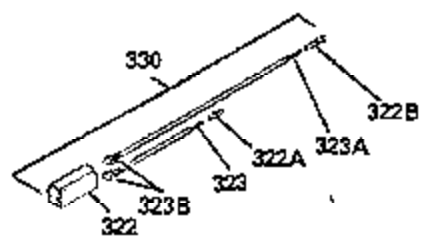

ILLUSTRATION SHOWS TYPICAL PARTS ONLY. ORDER BY PART NUMBER. PARTS NOT LISTED ARE SUPPLIED BY OEM. .

Ref #	Part Number	Qty	Description
245	35403		Air Cleaner Element (Incl. 234)
262	29747B		Screw, 5/16-24 x 21/32"
292	26460		Fuel Line Clamp
308A	35437		Fill Tube Clip
370A	34686		Name Decal
370B	34387		Instruction Decal
380	632490		Carburetor (Incl. 184) (Refer to Division 5, Section A, page A4-6 or Fiche 12, Grid F-5for breakdown)

ILLUSTRATION SHOWS TYPICAL PARTS ONLY. ORDER BY PART NUMBER. PARTS NOT LISTED ARE SUPPLIED BY OEM.

Ref #	Part Number	Qty	Description
110A	35183		Ground Wire
314	650873		Screw, 1/4-20 x 3/4"
315	611104		Alt.Coil (3/5 Split) (Incl.321,322 & 323)