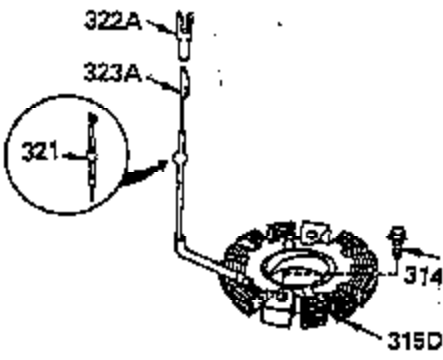

ILLUSTRATION SHOWS TYPICAL PARTS ONLY. ORDER BY PART NUMBER. PARTS NOT LISTED ARE SUPPLIED BY OEM. .

Ref #	Part Number	Qty	Description
245	35403		Air Cleaner Element (Incl. 234)
262	29747B		Screw, 5/16-24 x 21/32"
292	26460		Fuel Line Clamp
308A	35437		Fill Tube Clip
370A	34686		Name Decal
370B	34387		Instruction Decal
380	632490		Carburetor (Incl. 184) (Refer to Division 5, Section A, page A4-6 or Fiche 12, Grid F-5for breakdown)

ILLUSTRATION SHOWS TYPICAL PARTS ONLY. ORDER BY PART NUMBER. PARTS NOT LISTED ARE SUPPLIED BY OEM.

Ref #	Part Number	Qty	Description
110A	35183		Ground Wire
314	650873		Screw, 1/4-20 x 3/4"
315	611104		Alt.Coil (3/5 Split) (Incl.321,322 & 323)