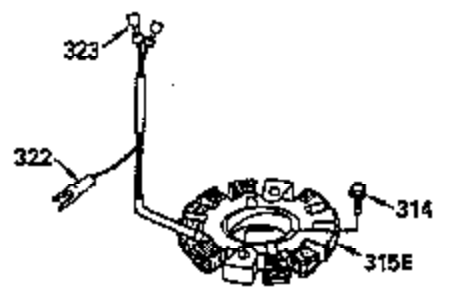

ILLUSTRATION SHOWS TYPICAL PARTS ONLY. ORDER BY PART NUMBER. PARTS NOT LISTED ARE SUPPLIED BY OEM. .

Ref #	Part Number	Qty	Description
245	35403		Air Cleaner Element (Incl. 234)
262	29747B		Screw, 5/16-24 x 21/32"
292	26460		Fuel Line Clamp
308A	35437		Fill Tube Clip
370A	34686		Name Decal
370B	34387		Instruction Decal
380	632490		Carburetor (Incl. 184) (Refer to Division 5, Section A, page A4-6 or Fiche 12, Grid F-5for breakdown)

ILLUSTRATION SHOWS TYPICAL PARTS ONLY. ORDER BY PART NUMBER. PARTS NOT LISTED ARE SUPPLIED BY OEM.

Ref #	Part Number	Qty	Description
110A	35183		Ground Wire
314	650873		Screw, 1/4-20 x 3/4"
315	611104		Alt.Coil (3/5 Split) (Incl.321,322 & 323)