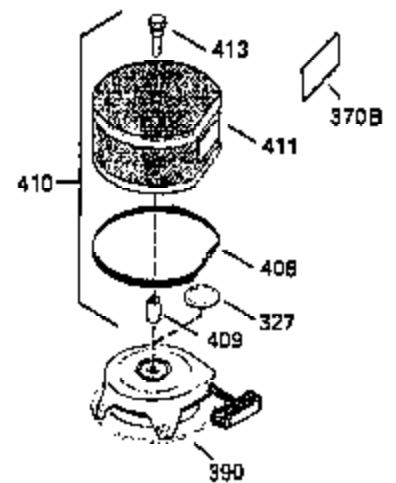

ILLUSTRATION SHOWS TYPICAL PARTS ONLY. ORDER BY PART NUMBER. PARTS NOT LISTED ARE SUPPLIED BY OEM.

**OPTIONAL ELECTRIC STARTER MOTOR**

**OPTIONAL SPARK ARRESTOR**

**OPTIONAL DEBRIS SCREEN**

Ref #	Part Number	Qty	Description
16	35520		Governor Lever
17	29916		Governor Lever Clamp
18	650548		Screw, 8-32 x 5/16"
19	35203		Extension Spring
28	30322		Lock Nut, 8-32
35	29826		Screw, 10-32 x 3/4"
36	29918		Lock Washer
37	29216		Lock Nut, 10-32
38	29642		Retaining Ring
60	35316A		Blower Housing Extension
62	650760		Screw, 8-32 x 3/8"
63	28545		Grommet
65	650128		Screw, 10-24 x 1/2"
66	30063		Screw, Torx T-30 , 1/4-20 x 1/2"
68	33356		Ground Terminal
172	28425		Valve Cover
173	35350		Breather Tube
174	650128		Screw, 10-24 x 1/2"
182	650517		Screw, 1/4-20 x 27/32"
186	35522		Governor Link
209A	30200		Screw, 10-24 x 9/16"
210	27793		Conduit Clip
211	28942		Screw, 10-32 x 3/8"
266	650876		Screw, 5/16-18 x 1-1/4"
270	35292		Exhaust Manifold
271	35293		Locking Plate (Manifold)
284	35428		Muffler Deflector
348	35426		Remote Choke Bracket
349	650767		Screw, 8-32 x 27/64"
361	30063		Screw, Torx T-30, 1/4-20 x 1/2"
380	632494		Carburetor (Incl. 184) (Refer to Division 5, Section A, page A4-4 or Fiche 12, Grid F-3for breakdown)
395	35763A		Electric Starter Motor (12 Volt) (Refer to Division 5, Section D, page 30 or Fiche 12, Grid G-12 for breakdown)
396	33329D		Electric Starter Motor (120 Volt)(opt ional) Engine requires a ring gear flywheel (611091 minimum) and the cylinder must have drilled and tapped startermounting bosses to add the electric starter.
414	35352		Spark Arrestor Screen (Incl.416)(Opti onal)
416	650760		Screw, 8-32 x 3/8" (Optional)