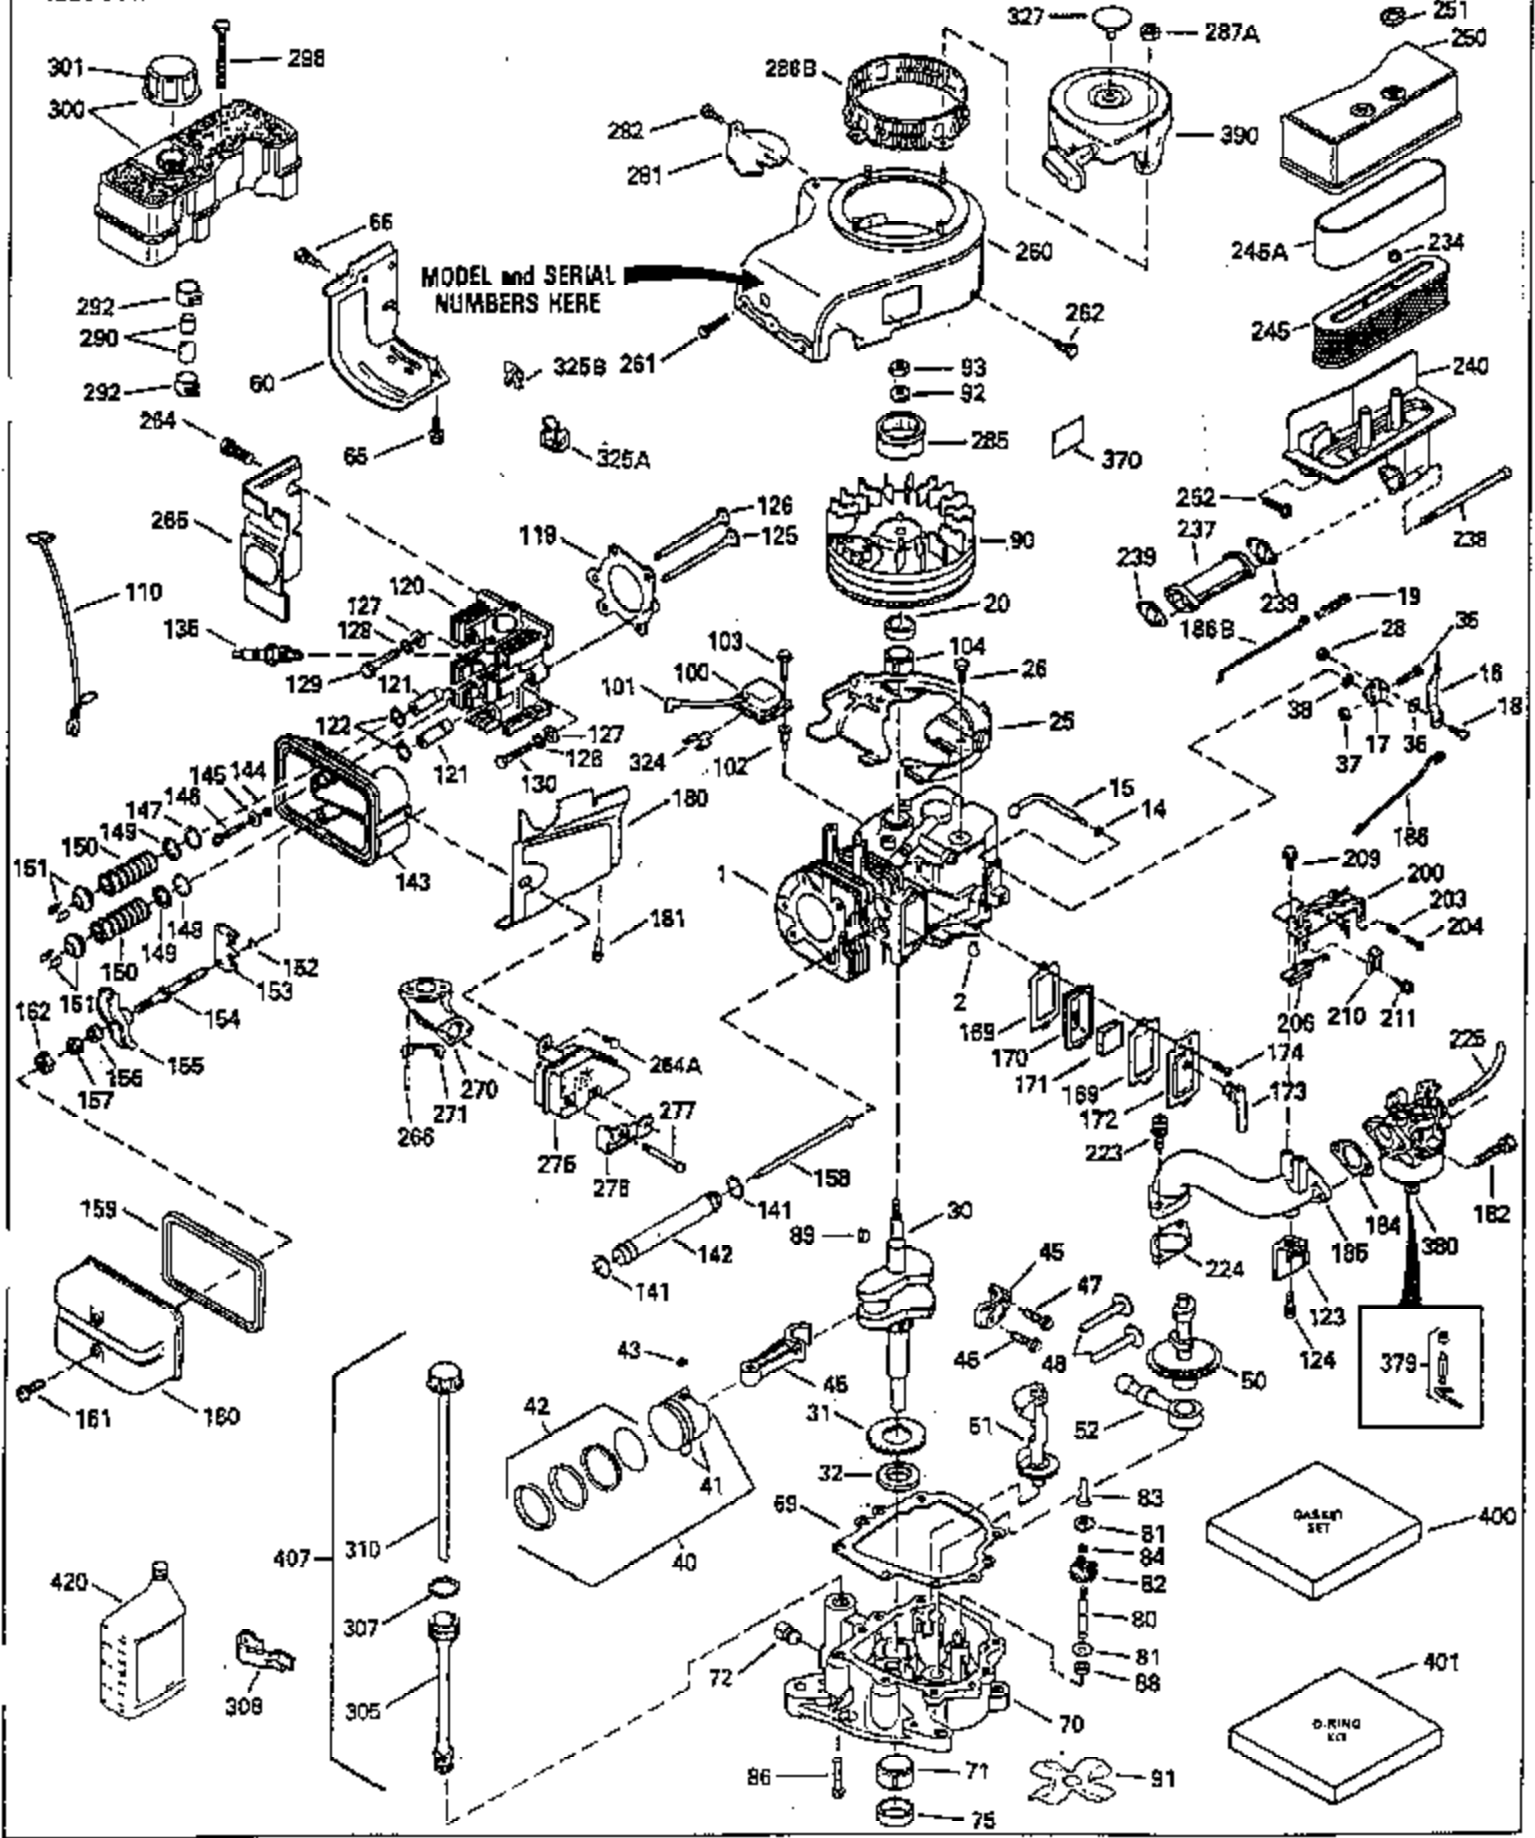

ILLUSTRATION SHOWS TYPICAL PARTS ONLY. ORDER BY PART NUMBER. PARTS NOT LISTED ARE SUPPLIED BY OEM.

Ref #	Part Number	Qty	Description
1	35323A		Cylinder (Incl. 2 & 20) (3-5/16" Bore )
2	27652		Dowel Pin
14	28277		Washer
15	35324		Governor Rod
16	35520		Governor Lever
17	29916		Governor Lever Clamp
18	650548		Screw, 8-32 x 5/16"
19	35203		Extension Spring
20	35319		Oil Seal
25	35326		Blower Housing Baffle
26	650561		Screw, 1/4-20 x 5/8"
28	30322		Lock Nut, 8-32
30	35336B		Crankshaft (Counterbalance)
31	35327		Counterbalance Gear
32	35653		Shim Washer (.015") (Use as required)
35	29826		Screw, 10-32 x 3/4"
36	29918		Lock Washer
37	29216		Lock Nut, 10-32
38	29642		Retaining Ring
40	35776		Piston, Pin & Ring Set (Std.)
40	35777		Piston, Pin & Ring Set (.010" OS)
40	35778		Piston, Pin & Ring Set (.020" OS)
41	35773		Piston & Pin Ass'y. (Std.) (Incl. 43)
41	35774		Piston & Pin Ass'y. (.010" OS) (Incl. 43)
41	35775		Piston & Pin Ass'y. (.020" OS) (Incl. 43)
42	35779		Ring Set (Std.)
42	35780		Ring Set (.010" O.S.)
42	35781		Ring Set (.020" O.S.)
43	35772		Piston Pin Retaining Ring
45	35330A		Connecting Rod Ass'y. (Incl. 46 & 47)
46	650908		Connecting Rod Bolt
47	650882		Connecting Rod Bolt
48	35313		Valve Lifter
50	35314		Camshaft (MCR)
51	35315A		Counterbalance Weight
52	31356		Oil Pump
60	35316A		Blower Housing Extension
65	650128		Screw, 10-24 x 1/2"
66	30063		Screw, Torx T-30 , 1/4-20 x 1/2"
69	35317		* Mounting Flange Gasket
70	35711A		Mounting Flange (Incl. 72, 75 & 80)
72	31927		Oil Drain Plug
75	35319		Oil Seal
80	35712		Governor Shaft
81	35479		Washer, Flat
82	35321		Governor Gear Ass'y. (Incl. 81)
83	35322		Governor Spool
84	29193		Retaining Ring
86	650833		Screw, 1/4-20 x 1-3/16"
88	31707A		Spacer (Incl. 81)
89	32589		Flywheel Key
90	611094		Flywheel (7 amp w/ring gear)
92	650880		Lock Washer
93	650881		Flywheel Nut
100	35135		Solid State Ignition
101	610118		Spark Plug Cover
102	650872		Solid State Mounting Stud
103	650814		Screw, Torx T-15, 10-24 x 1"