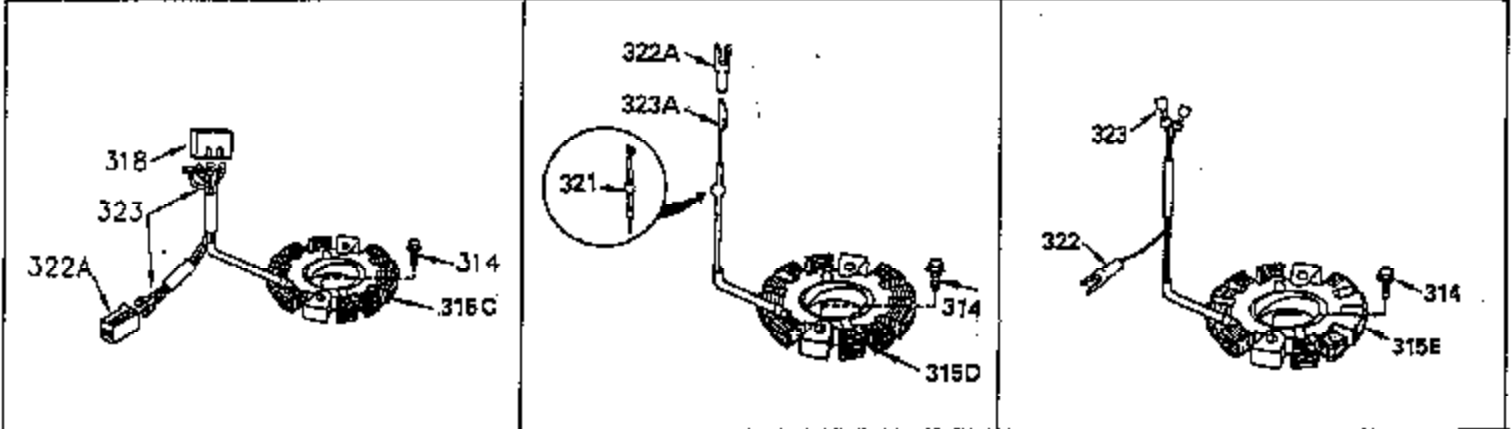

ILLUSTRATION SHOWS TYPICAL PARTS ONLY. ORDER BY PART NUMBER. PARTS NOT LISTED ARE SUPPLIED BY OEM.

Ref #	Part Number	Qty	Description
110A	35183		Ground Wire
314	650873		Screw, 1/4-20 x 3/4"
315	611104		Alt.Coil (3/5 Split) (Incl.321,322 & 323)