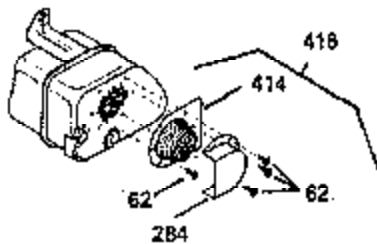

OPTIONAL SPARK ARRESTOR