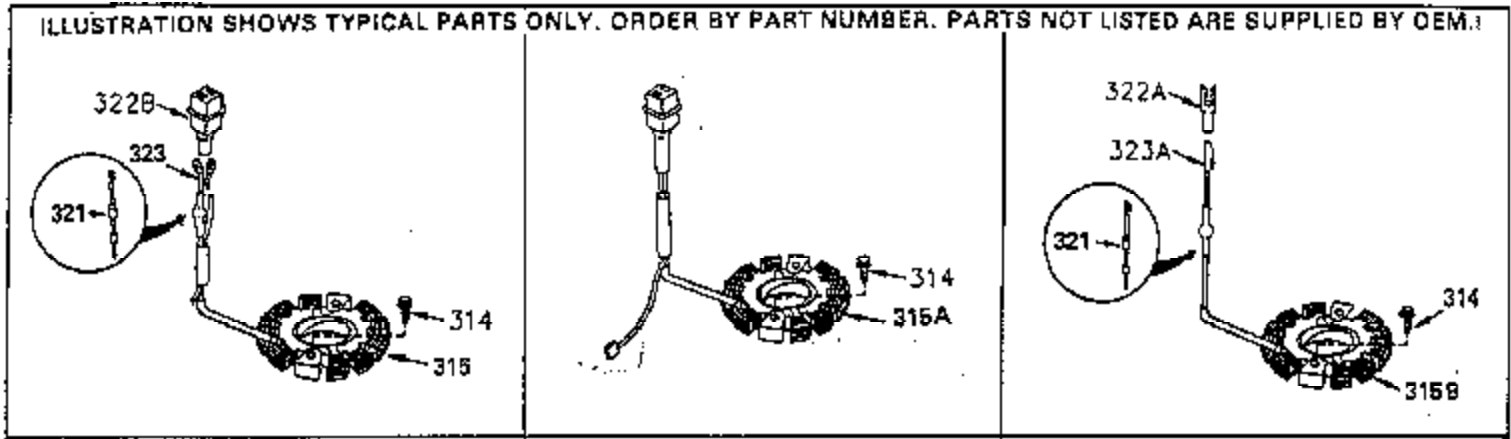

ILLUSTRATION SHOWS TYPICAL PARTS ONLY. ORDER BY PART NUMBER. PARTS NOT LISTED ARE SUPPLIED BY OEM.

Ref #	Part Number	Qty	Description
110A	35183		Ground Wire
314	650873		Screw, 1/4-20 x 3/4"
315	611104		Alt.Coil (3/5 Split) (Incl.321,322 & 323)