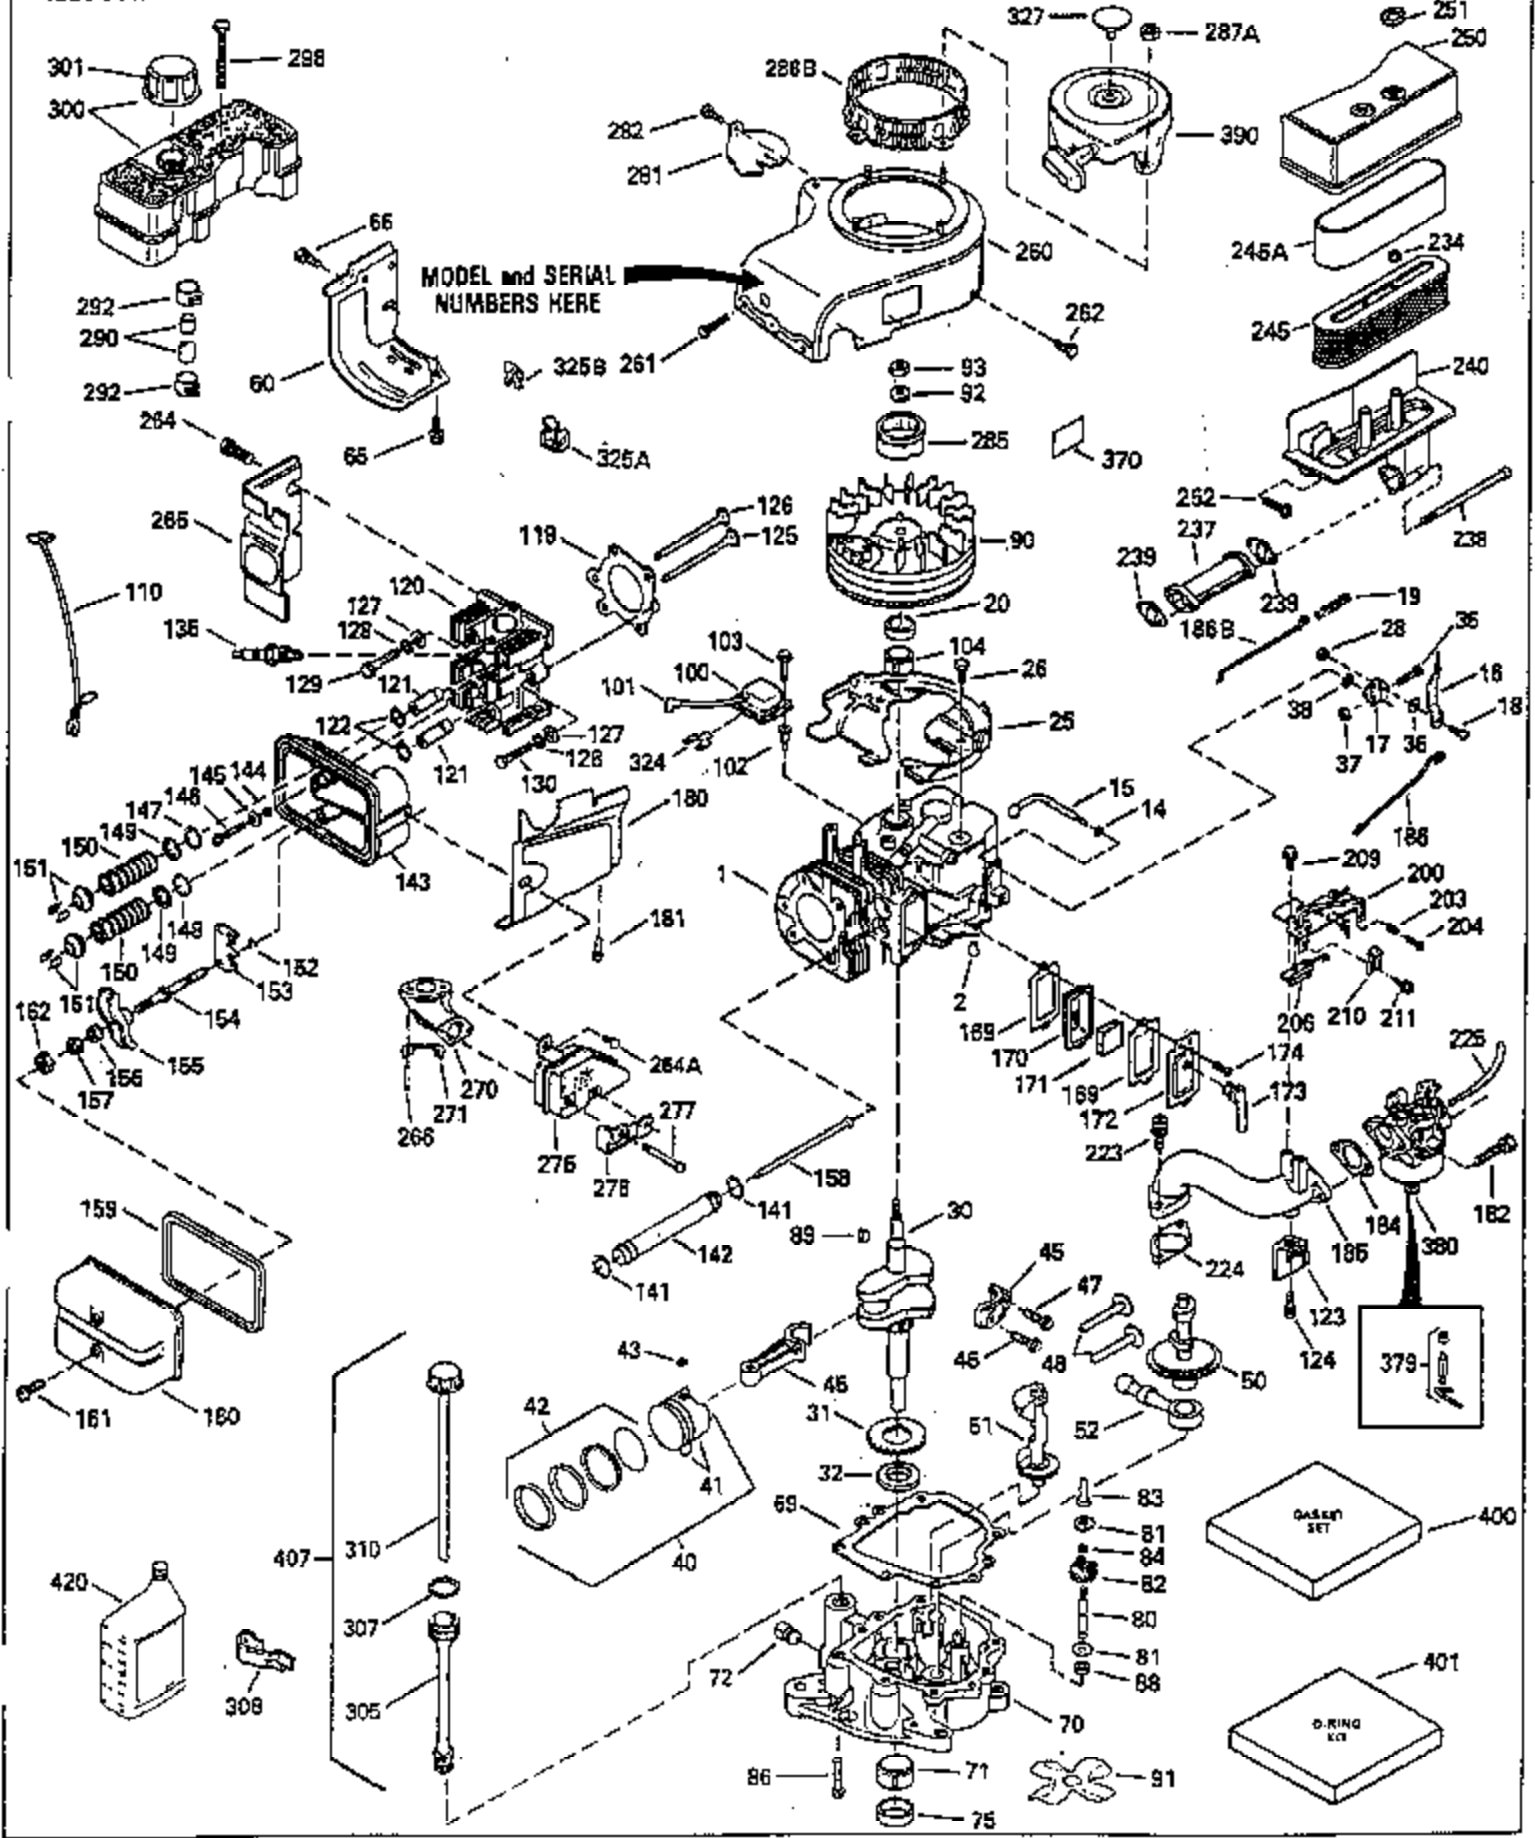

ILLUSTRATION SHOWS TYPICAL PARTS ONLY. ORDER BY PART NUMBER. PARTS NOT LISTED ARE SUPPLIED BY OEM.

Ref #	Part Number	Qty	Description
1	35323A		Cylinder (Incl. 2 & 20) (3-5/16" Bore)
2	27652		Dowel Pin
14	28277		Washer
15	35324		Governor Rod
16	35520		Governor Lever
17	29916		Governor Lever Clamp
18	650548		Screw, 8-32 x 5/16"
19	35203		Extension Spring
20	35319		Oil Seal
25	35326		Blower Housing Baffle
26	650561		Screw, 1/4-20 x 5/8"
28	30322		Lock Nut, 8-32
30	35336B		Crankshaft (Counterbalance)
31	35327		Counterbalance Gear
32	35653		Shim Washer (.015") (Use as required)
35	29826		Screw, 10-32 x 3/4"
36	29918		Lock Washer
37	29216		Lock Nut, 10-32
38	29642		Retaining Ring
40	35339A		Piston, Pin & Ring Set (Std.) (3-5/16 ")
40	35340A		Piston, Pin & Ring Set (.010" OS)
40	35341A		Piston, Pin & Ring Set (.020" OS)
41	35329		Piston & Pin Assy. (Std.) (Incl. No. 43)
41	35430		Piston & Pin Assy. (.010" OS) (Incl. 43)
41	35431		Piston & Pin Assy. (.020" OS) (Incl. 43)
42	34866A		Ring Set (Std.)
42	34867A		Ring Set (.010" OS)
42	34868A		Ring Set (.020" OS)
43	31919		Piston Pin Retaining Ring
45	35330A		Connecting Rod Ass'y. (Incl. 46 & 47)
46	650908		Connecting Rod Bolt
47	650882		Connecting Rod Bolt
48	35313		Valve Lifter
50	35314		Camshaft (MCR)
51	35315A		Counterbalance Weight
52	31356		Oil Pump
60	35316A		Blower Housing Extension
65	650128		Screw, 10-24 x 1/2"
66	30063		Screw, Torx T-30 , 1/4-20 x 1/2"
69	35317		* Mounting Flange Gasket
70	35711A		Mounting Flange (Incl. 72, 75 & 80)
72	31927		Oil Drain Plug
75	35319		Oil Seal
80	35712		Governor Shaft
81	35479		Washer, Flat
82	35321		Governor Gear Ass'y. (Incl. 81)
83	35322		Governor Spool
84	29193		Retaining Ring
86	650833		Screw, 1/4-20 x 1-3/16"
88	31707A		Spacer (Incl. 81)
89	32589		Flywheel Key
90	611093		Flywheel (3 amp w/ring gear)
92	650880		Lock Washer
93	650881		Flywheel Nut
100	35135		Solid State Ignition
101	610118		Spark Plug Cover
102	650872		Solid State Mounting Stud
103	650814		Screw, Torx T-15, 10-24 x 1"