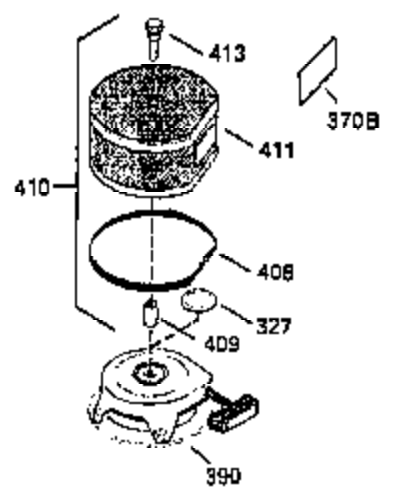

ILLUSTRATION SHOWS TYPICAL PARTS ONLY. ORDER BY PART NUMBER. PARTS NOT LISTED ARE SUPPLIED BY OEM.

OPTIONAL ELECTRIC STARTER MOTOR

OPTIONAL SPARK ARRESTOR

OPTIONAL DEBRIS SCREEN

Ref #	Part Number	Qty	Description
	16 35520		Governor Lever
	17 29916		Governor Lever Clamp
	18 650548		Screw, 8-32 x 5/16"
	19 35203		Extension Spring
	28 30322		Lock Nut, 8-32
	35 29826		Screw, 10-32 x 3/4"
	36 29918		Lock Washer
	37 29216		Lock Nut, 10-32
	38 29642		Retaining Ring
	60 35316A		Blower Housing Extension
	65 650128		Screw, 10-24 x 1/2"
	66 30063		Screw, Torx T-30 , 1/4-20 x 1/2"
	172 28425		Valve Cover
	173 35350		Breather Tube
	174 650128		Screw, 10-24 x 1/2"
	182 650517		Screw, 1/4-20 x 27/32"
	186 35522		Governor Link
	209A 30200		Screw, 10-24 x 9/16"
	210 27793		Conduit Clip
	211 28942		Screw, 10-32 x 3/8"
	284 35428		Muffler Deflector
	327 34113		Starter Plug
	380 632498		Carburetor (Incl. 184) (Refer to Division 5, Section A, page A4-2 or Fiche 12, Grid F-1for breakdown)
	390 590633		Rewind Starter (Refer to Division 5, Section C, page 30 or Fiche 12, Grid G-9 for breakdown)
	396 33329D		Electric Starter Motor (120 Volt)(opt ional) Engine requires a ring gear flywheel (611091 minimum) and the cylinder must have drilled and tapped startermounting bosses to add the electric starter.
	414 35352		Spark Arrestor Screen (Incl.416)(Opti onal)
	416 650760		Screw, 8-32 x 3/8" (Optional)

ILLUSTRATION SHOWS TYPICAL PARTS ONLY. ORDER BY PART NUMBER. PARTS NOT LISTED ARE SUPPLIED BY OEM.

Ref #	Part Number	Qty	Description
314	650873		Screw, 1/4-20 x 3/4"
315A	611113		Alt.Coil (3 Amp DC)(Incl.321,322 & 32 3)