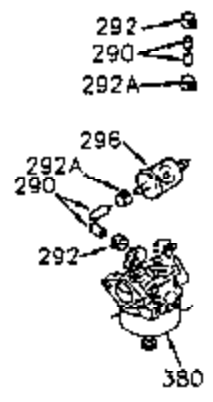

ILLUSTRATION SHOWS TYPICAL PARTS ONLY. ORDER BY PART NUMBER. PARTS NOT LISTED ARE SUPPLIED BY OEM. .

Ref #	Part Number	Qty	Description
245	35403		Air Cleaner Element (Incl. 234)
260B	35793		Blower Housing
262	29747B		Screw, 5/16-24 x 21/32"
286C	35411		Starter Screen
287			Pop Rivet (Can be purchased locally)
290	29774		Fuel Line (8 1/4" or 21cm)
292	26460		Fuel Line Clamp
296	34279B		Fuel Filter (Incl. 2 each of 292 & 29 2A)
308A	35437		Fill Tube Clip
327	34113		Starter Plug
370A	34686		Name Decal
380	632498		Carburetor (Incl. 184) (Refer to Division 5, Section A, page A4-2 or Fiche 12, Grid F-1for breakdown)