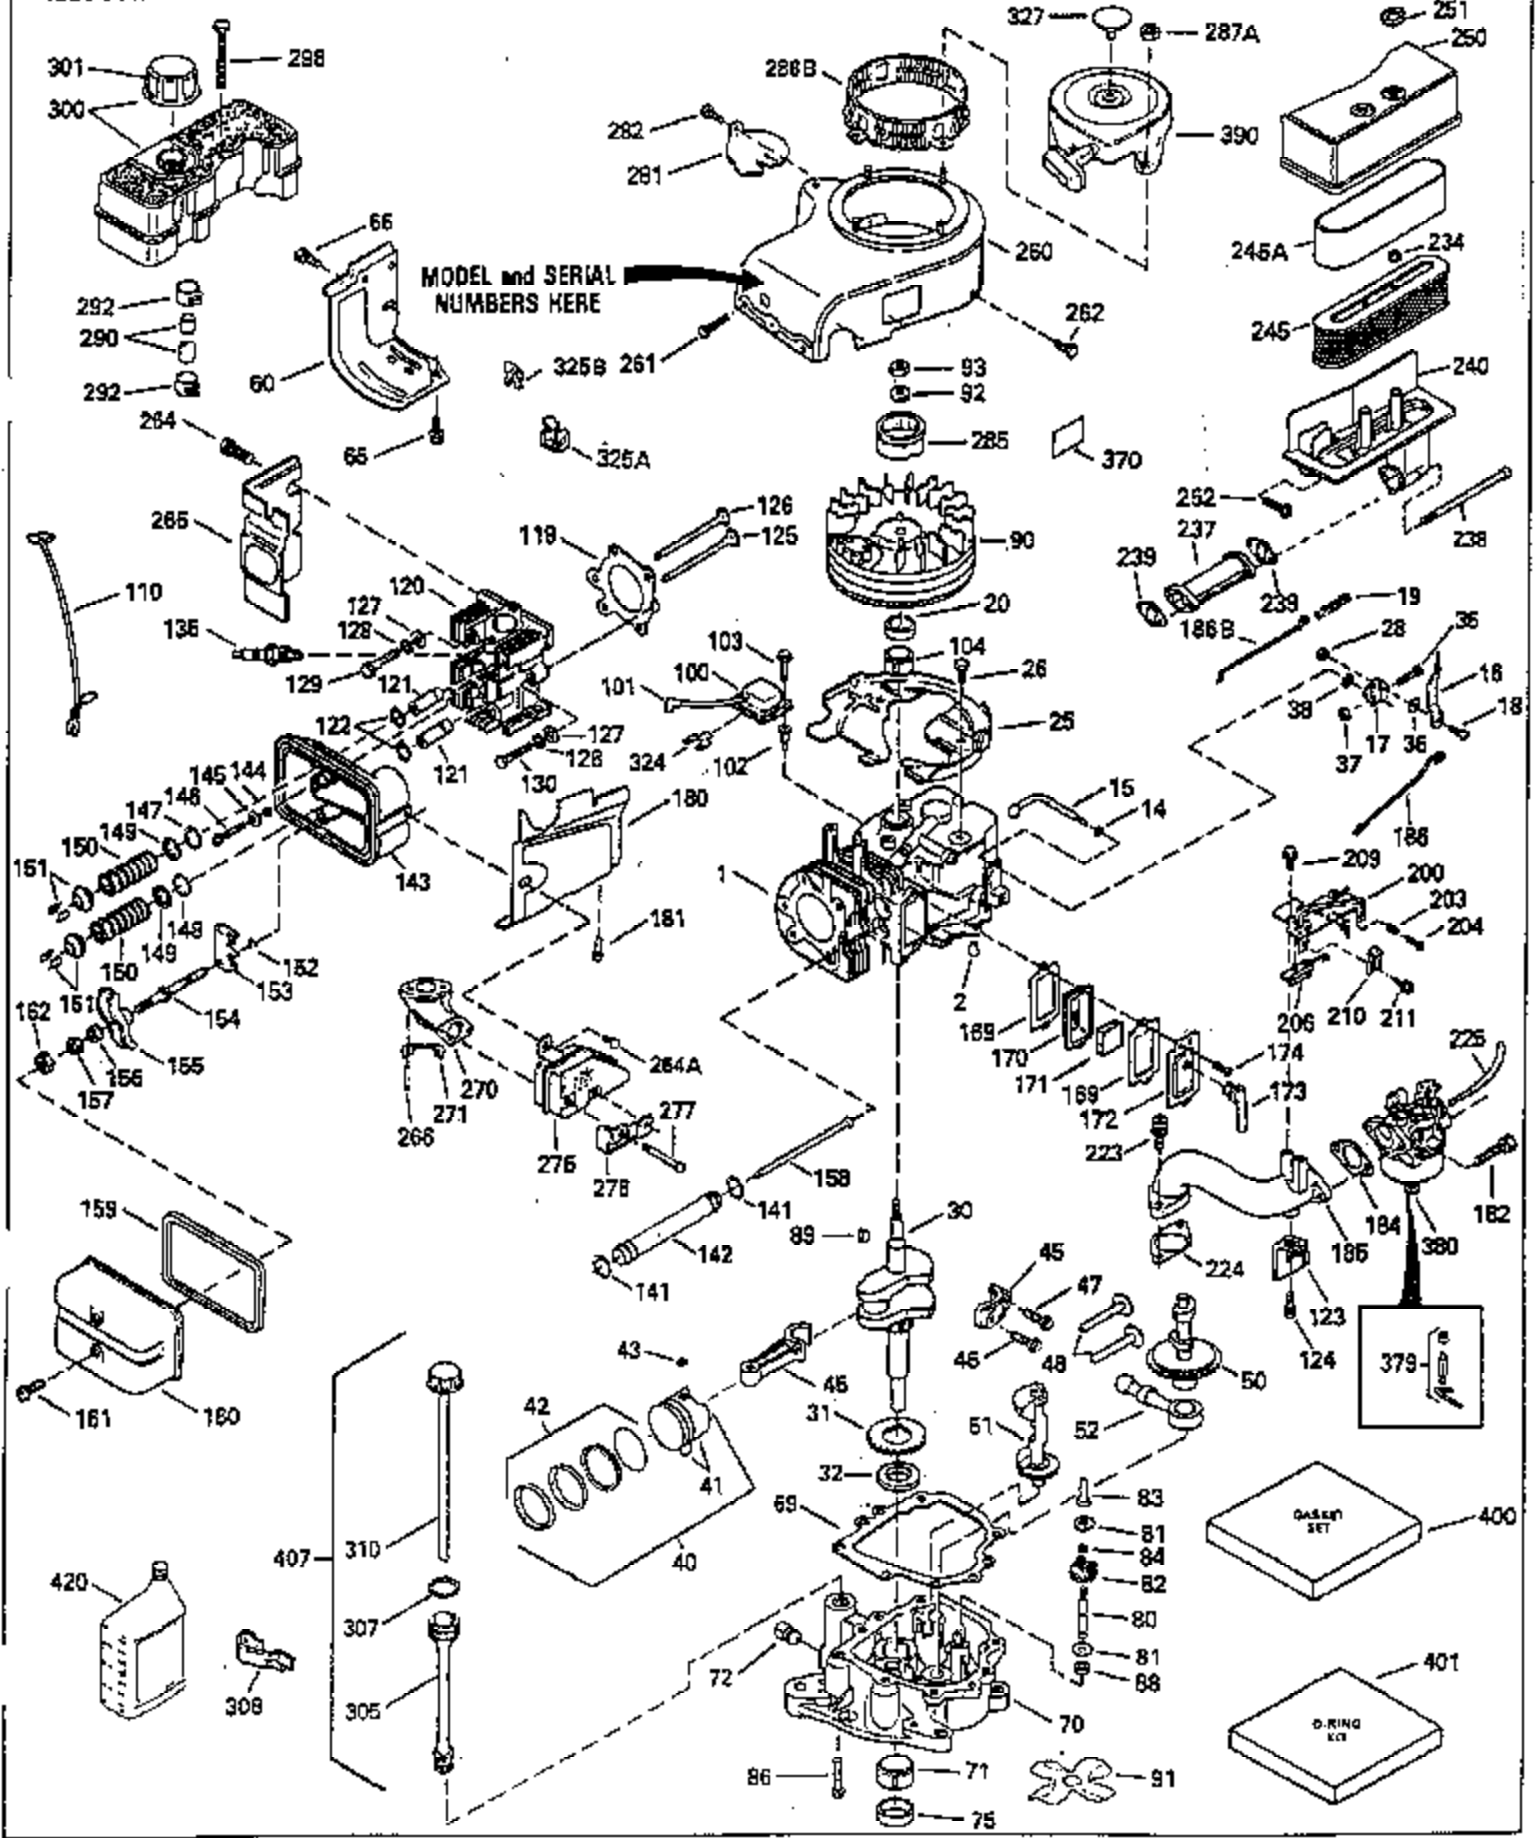

ILLUSTRATION SHOWS TYPICAL PARTS ONLY. ORDER BY PART NUMBER. PARTS NOT LISTED ARE SUPPLIED BY OEM.

Ref #	Part Number	Qty	Description
1	35323A		Cylinder (Incl. 2 & 20) (3-5/16" Bore )
2	27652		Dowel Pin
14	28277		Washer
15	35324		Governor Rod
16	35520		Governor Lever
17	29916		Governor Lever Clamp
18	650548		Screw, 8-32 x 5/16"
19	35203		Extension Spring
20	35319		Oil Seal
25	35326		Blower Housing Baffle
26	650561		Screw, 1/4-20 x 5/8"
28	30322		Lock Nut, 8-32
30	35336B		Crankshaft (Counterbalance)
31	35327		Counterbalance Gear
32	35653		Shim Washer (.015") (Use as required)
35	29826		Screw, 10-32 x 3/4"
36	29918		Lock Washer
37	29216		Lock Nut, 10-32
38	29642		Retaining Ring
40	35339A		Piston, Pin & Ring Set (Std.) (3-5/16 ")
40	35340A		Piston, Pin & Ring Set (.010" OS)
40	35341A		Piston, Pin & Ring Set (.020" OS)
41	35329		Piston & Pin Assy. (Std.) (Incl. No. 43)
41	35430		Piston & Pin Assy. (.010" OS) (Incl. 43)
41	35431		Piston & Pin Assy. (.020" OS) (Incl. 43)
42	34866A		Ring Set (Std.)
42	34867A		Ring Set (.010" OS)
42	34868A		Ring Set (.020" OS)
43	31919		Piston Pin Retaining Ring
45	35330A		Connecting Rod Ass'y. (Incl. 46 & 47)
46	650908		Connecting Rod Bolt
47	650882		Connecting Rod Bolt
48	35313		Valve Lifter
50	35314		Camshaft (MCR)
51	35315A		Counterbalance Weight
52	31356		Oil Pump
60	35316A		Blower Housing Extension
65	650128		Screw, 10-24 x 1/2"
66	30063		Screw, Torx T-30 , 1/4-20 x 1/2"
69	35317		* Mounting Flange Gasket
70	35711A		Mounting Flange (Incl. 72, 75 & 80)
72	31927		Oil Drain Plug
75	35319		Oil Seal
80	35712		Governor Shaft
81	35479		Washer, Flat
82	35321		Governor Gear Ass'y. (Incl. 81)
83	35322		Governor Spool
84	29193		Retaining Ring
86	650833		Screw, 1/4-20 x 1-3/16"
88	31707A		Spacer (Incl. 81)
89	32589		Flywheel Key
90	611093		Flywheel (3 amp w/ring gear)
92	650880		Lock Washer
93	650881		Flywheel Nut
100	35135		Solid State Ignition
101	610118		Spark Plug Cover
102	650872		Solid State Mounting Stud
103	650814		Screw, Torx T-15, 10-24 x 1"