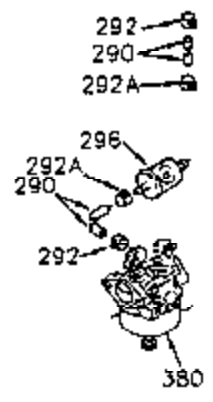

ILLUSTRATION SHOWS TYPICAL PARTS ONLY. ORDER BY PART NUMBER. PARTS NOT LISTED ARE SUPPLIED BY OEM. .

Ref #	Part Number	Qty	Description
245	35403		Air Cleaner Element (Incl. 234)
260B	35793		Blower Housing
262	29747B		Screw, 5/16-24 x 21/32"
286C	35411		Starter Screen
287			Pop Rivet (Can be purchased locally)
290	29774		Fuel Line (8 1/4" or 21cm)
292	26460		Fuel Line Clamp
296	34279B		Fuel Filter (Incl. 2 each of 292 & 29 2A)
308A	35437		Fill Tube Clip
327	34113		Starter Plug
370A	34686		Name Decal
380	632518		Carburetor (Incl. 184) (Refer to Division 5, Section A, page A4-6 or Fiche 12, Grid F-5for breakdown)