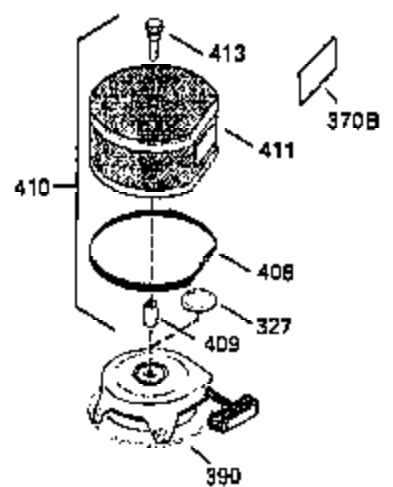

ILLUSTRATION SHOWS TYPICAL PARTS ONLY. ORDER BY PART NUMBER. PARTS NOT LISTED ARE SUPPLIED BY OEM.

**OPTIONAL ELECTRIC STARTER MOTOR**

**OPTIONAL SPARK ARRESTOR**

**OPTIONAL DEBRIS SCREEN**

Ref #	Part Number	Qty	Description
16	35520		Governor Lever
17	29916		Governor Lever Clamp
18	650548		Screw, 8-32 x 5/16"
19	35203		Extension Spring
28	30322		Lock Nut, 8-32
35	29826		Screw, 10-32 x 3/4"
36	29918		Lock Washer
37	29216		Lock Nut, 10-32
38	29642		Retaining Ring
60	35316A		Blower Housing Extension
65	650128		Screw, 10-24 x 1/2"
66	30063		Screw, Torx T-30 , 1/4-20 x 1/2"
172	28425		Valve Cover
173	35350		Breather Tube
174	650128		Screw, 10-24 x 1/2"
182	650517		Screw, 1/4-20 x 27/32"
186	35522		Governor Link
186A	35523		Choke Link
202	33802		Compression Spring
205	650777		Screw, 6-32 x 21/32"
207	35525		Throttle Link
210	27793		Conduit Clip
211	28942		Screw, 10-32 x 3/8"
216	35524		R.P.M. Adjusting Lever (Incl. 202, 205 & 206)
284	35428		Muffler Deflector
327	34113		Starter Plug
380	632518		Carburetor (Incl. 184) (Refer to Division 5, Section A, page A4-6 or Fiche 12, Grid F-5for breakdown)
390	590633		Rewind Starter (Refer to Division 5, Section C, page 30 or Fiche 12, Grid G-9 for breakdown)
396	33329D		Electric Starter Motor (120 Volt)(opt ional) Engine requires a ring gear flywheel (611091 minimum) and the cylinder must have drilled and tapped startermounting bosses to add the electric starter.
414	35352		Spark Arrestor Screen (Incl.416)(Opti onal)
416	650760		Screw, 8-32 x 3/8" (Optional)

ILLUSTRATION SHOWS TYPICAL PARTS ONLY. ORDER BY PART NUMBER. PARTS NOT LISTED ARE SUPPLIED BY OEM.

Ref #	Part Number	Qty	Description
314	650873		Screw, 1/4-20 x 3/4"
315A	611113		Alt.Coil (3 Amp DC)(Incl.321,322 & 32 3)