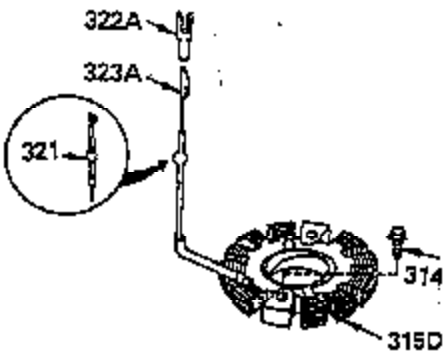

ILLUSTRATION SHOWS TYPICAL PARTS ONLY. ORDER BY PART NUMBER. PARTS NOT LISTED ARE SUPPLIED BY OEM.

OPTIONAL ELECTRIC STARTER MOTOR

OPTIONAL SPARK ARRESTOR

OPTIONAL DEBRIS SCREEN

Ref #	Part Number	Qty	Description
16	35520		Governor Lever
17	29916		Governor Lever Clamp
18	650548		Screw, 8-32 x 5/16"
19	35203		Extension Spring
28	30322		Lock Nut, 8-32
35	29826		Screw, 10-32 x 3/4"
36	29918		Lock Washer
37	29216		Lock Nut, 10-32
38	29642		Retaining Ring
60	35316A		Blower Housing Extension
65	650128		Screw, 10-24 x 1/2"
66	30063		Screw, Torx T-30 , 1/4-20 x 1/2"
172	28425		Valve Cover
173	35350		Breather Tube
174	650128		Screw, 10-24 x 1/2"
182	650517		Screw, 1/4-20 x 27/32"
186A	35523		Choke Link
186	35522		Governor Link
202	33802		Compression Spring
205	650777		Screw, 6-32 x 21/32"
207	35525		Throttle Link
210	27793		Conduit Clip
211	28942		Screw, 10-32 x 3/8"
216	35524		R.P.M. Adjusting Lever (Incl. 202, 205 & 206)
284	35428		Muffler Deflector
380	632518		Carburetor (Incl. 184) (Refer to Division 5, Section A, page A4-6 or Fiche 12, Grid F-5for breakdown)
396	33329D		Electric Starter Motor (120 Volt)(opt ional) Engine requires a ring gear flywheel (611091 minimum) and the cylinder must have drilled and tapped startermounting bosses to add the electric starter.
414	35352		Spark Arrestor Screen (Incl.416)(Opti onal)
416	650760		Screw, 8-32 x 3/8" (Optional)

ILLUSTRATION SHOWS TYPICAL PARTS ONLY. ORDER BY PART NUMBER. PARTS NOT LISTED ARE SUPPLIED BY OEM.

Ref #	Part Number	Qty	Description
314	650873		Screw, 1/4-20 x 3/4"
315A	611113		Alt.Coil (3 Amp DC)(Incl.321,322 & 32 3)