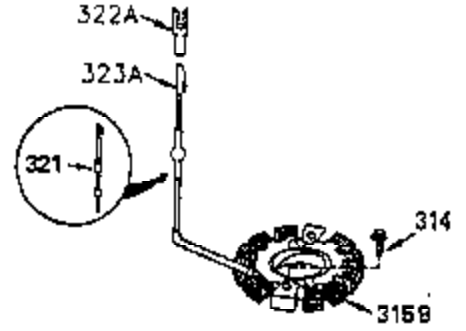

ILLUSTRATION SHOWS TYPICAL PARTS ONLY. ORDER BY PART NUMBER. PARTS NOT LISTED ARE SUPPLIED BY OEM.

OPTIONAL ELECTRIC STARTER MOTOR

OPTIONAL SPARK ARRESTOR

OPTIONAL DEBRIS SCREEN

Ref #	Part Number	Qty	Description
16	35520		Governor Lever
17	29916		Governor Lever Clamp
18	650548		Screw, 8-32 x 5/16"
19	35203		Extension Spring
28	30322		Lock Nut, 8-32
35	29826		Screw, 10-32 x 3/4"
36	29918		Lock Washer
37	29216		Lock Nut, 10-32
38	29642		Retaining Ring
60	35316A		Blower Housing Extension
65	650128		Screw, 10-24 x 1/2"
66	30063		Screw, Torx T-30 , 1/4-20 x 1/2"
172	28425		Valve Cover
173	35350		Breather Tube
174	650128		Screw, 10-24 x 1/2"
182	650517		Screw, 1/4-20 x 27/32"
186A	35523		Choke Link
186	35522		Governor Link
202	33802		Compression Spring
205	650777		Screw, 6-32 x 21/32"
207	35525		Throttle Link
210	27793		Conduit Clip
211	28942		Screw, 10-32 x 3/8"
216	35524		R.P.M. Adjusting Lever (Incl. 202, 205 & 206)
284	35428		Muffler Deflector
380	632518		Carburetor (Incl. 184) (Refer to Division 5, Section A, page A4-6 or Fiche 12, Grid F-5for breakdown)
396	33329D		Electric Starter Motor (120 Volt)(opt ional) Engine requires a ring gear flywheel (611091 minimum) and the cylinder must have drilled and tapped startermounting bosses to add the electric starter.
414	35352		Spark Arrestor Screen (Incl.416)(Opti onal)
416	650760		Screw, 8-32 x 3/8" (Optional)

ILLUSTRATION SHOWS TYPICAL PARTS ONLY. ORDER BY PART NUMBER. PARTS NOT LISTED ARE SUPPLIED BY OEM.

Ref #	Part Number	Qty	Description
314	650873		Screw, 1/4-20 x 3/4"
315A	611113		Alt.Coil (3 Amp DC)(Incl.321,322 & 32 3)