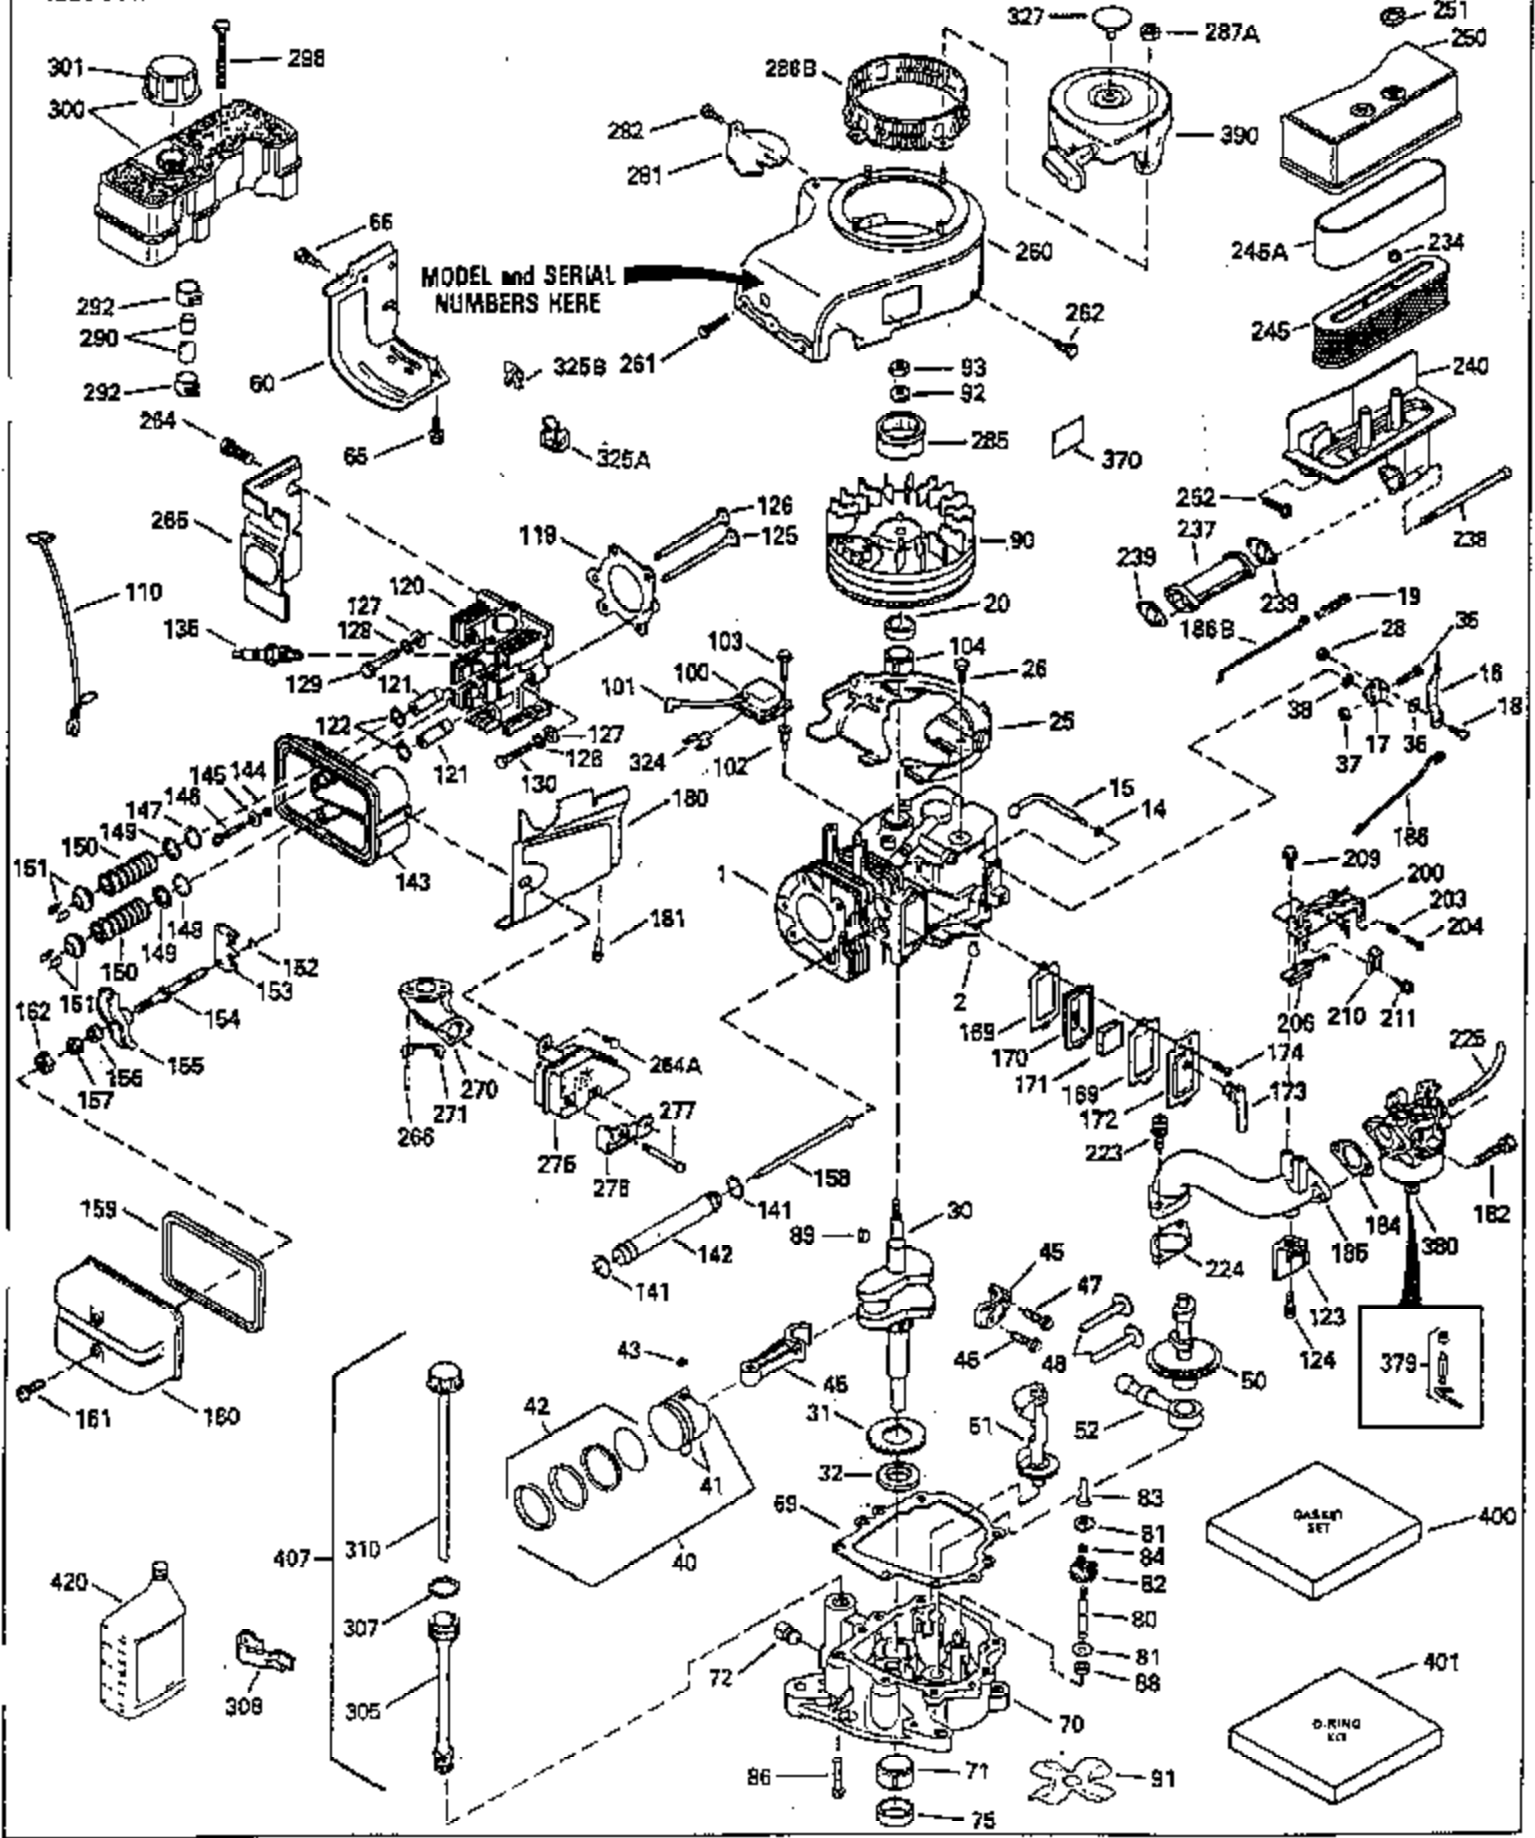

ILLUSTRATION SHOWS TYPICAL PARTS ONLY. ORDER BY PART NUMBER. PARTS NOT LISTED ARE SUPPLIED BY OEM.

Ref #	Part Number	Qty	Description
1	35323A		Cylinder (Incl. 2 & 20) (3-5/16" Bore)
2	27652		Dowel Pin
14	28277		Washer
15	35324		Governor Rod
16	35520		Governor Lever
17	29916		Governor Lever Clamp
18	650548		Screw, 8-32 x 5/16"
19	35203		Extension Spring
20	35319		Oil Seal
25	35326		Blower Housing Baffle
26	650561		Screw, 1/4-20 x 5/8"
28	30322		Lock Nut, 8-32
30	35336B		Crankshaft (Counterbalance)
31	35327		Counterbalance Gear
32	35653		Shim Washer (.015") (Use as required)
35	29826		Screw, 10-32 x 3/4"
36	29918		Lock Washer
37	29216		Lock Nut, 10-32
38	29642		Retaining Ring
40	35776		Piston, Pin & Ring Set (Std.)
40	35777		Piston, Pin & Ring Set (.010" OS)
40	35778		Piston, Pin & Ring Set (.020" OS)
41	35773		Piston & Pin Ass'y. (Std.) (Incl. 43)
41	35774		Piston & Pin Ass'y. (.010" OS) (Incl. 43)
41	35775		Piston & Pin Ass'y. (.020" OS) (Incl. 43)
42	35779		Ring Set (Std.)
42	35780		Ring Set (.010" O.S.)
42	35781		Ring Set (.020" O.S.)
43	35772		Piston Pin Retaining Ring
45	35330A		Connecting Rod Ass'y. (Incl. 46 & 47)
46	650908		Connecting Rod Bolt
47	650882		Connecting Rod Bolt
48	35313		Valve Lifter
50	35314		Camshaft (MCR)
51	35315A		Counterbalance Weight
52	31356		Oil Pump
60	35316A		Blower Housing Extension
65	650128		Screw, 10-24 x 1/2"
66	30063		Screw, Torx T-30 , 1/4-20 x 1/2"
69	35317		* Mounting Flange Gasket
70	35711A		Mounting Flange (Incl. 72, 75 & 80)
72	31927		Oil Drain Plug
75	35319		Oil Seal
80	35712		Governor Shaft
81	35479		Washer, Flat
82	35321		Governor Gear Ass'y. (Incl. 81)
83	35322		Governor Spool
84	29193		Retaining Ring
86	650833		Screw, 1/4-20 x 1-3/16"
88	31707A		Spacer (Incl. 81)
89	32589		Flywheel Key
90	611093		Flywheel (3 amp w/ring gear)
92	650880		Lock Washer
93	650881		Flywheel Nut
100	35135		Solid State Ignition
101	610118		Spark Plug Cover
102	650872		Solid State Mounting Stud
103	650814		Screw, Torx T-15, 10-24 x 1"