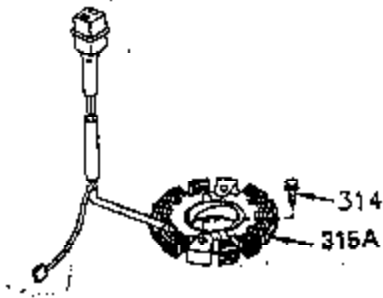

ILLUSTRATION SHOWS TYPICAL PARTS ONLY. ORDER BY PART NUMBER. PARTS NOT LISTED ARE SUPPLIED BY OEM.

OPTIONAL ELECTRIC STARTER MOTOR

OPTIONAL SPARK ARRESTOR

OPTIONAL DEBRIS SCREEN

Ref #	Part Number	Qty	Description
16	35520		Governor Lever
17	29916		Governor Lever Clamp
18	650548		Screw, 8-32 x 5/16"
19	35203		Extension Spring
28	30322		Lock Nut, 8-32
35	29826		Screw, 10-32 x 3/4"
36	29918		Lock Washer
37	29216		Lock Nut, 10-32
38	29642		Retaining Ring
60	35316A		Blower Housing Extension
65	650128		Screw, 10-24 x 1/2"
66	30063		Screw, Torx T-30 , 1/4-20 x 1/2"
172	28425		Valve Cover
173	35350		Breather Tube
174	650128		Screw, 10-24 x 1/2"
182	650517		Screw, 1/4-20 x 27/32"
186A	35523		Choke Link
186	35522		Governor Link
202	33802		Compression Spring
205	650777		Screw, 6-32 x 21/32"
207	35525		Throttle Link
210	27793		Conduit Clip
211	28942		Screw, 10-32 x 3/8"
216	35524		R.P.M. Adjusting Lever (Incl. 202, 205 & 206)
284	35428		Muffler Deflector
380	632518		Carburetor (Incl. 184) (Refer to Division 5, Section A, page A4-6 or Fiche 12, Grid F-5for breakdown)
396	33329D		Electric Starter Motor (120 Volt)(opt ional) Engine requires a ring gear flywheel (611091 minimum) and the cylinder must have drilled and tapped startermounting bosses to add the electric starter.
414	35352		Spark Arrestor Screen (Incl.416)(Opti onal)
416	650760		Screw, 8-32 x 3/8" (Optional)

ILLUSTRATION SHOWS TYPICAL PARTS ONLY. ORDER BY PART NUMBER. PARTS NOT LISTED ARE SUPPLIED BY OEM.

Ref #	Part Number	Qty	Description
314	650873		Screw, 1/4-20 x 3/4"
315A	611113		Alt.Coil (3 Amp DC)(Incl.321,322 & 32 3)