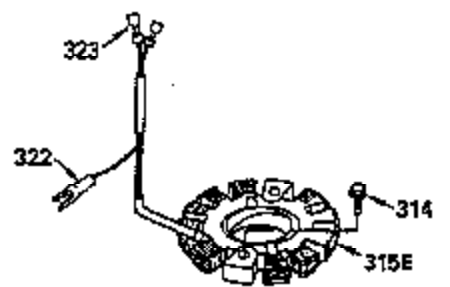

ILLUSTRATION SHOWS TYPICAL PARTS ONLY. ORDER BY PART NUMBER. PARTS NOT LISTED ARE SUPPLIED BY OEM.

OPTIONAL ELECTRIC STARTER MOTOR

OPTIONAL SPARK ARRESTOR

OPTIONAL DEBRIS SCREEN

Ref #	Part Number	Qty	Description
16	35520		Governor Lever
17	29916		Governor Lever Clamp
18	650548		Screw, 8-32 x 5/16"
19	35203		Extension Spring
28	30322		Lock Nut, 8-32
35	29826		Screw, 10-32 x 3/4"
36	29918		Lock Washer
37	29216		Lock Nut, 10-32
38	29642		Retaining Ring
60	35316A		Blower Housing Extension
65	650128		Screw, 10-24 x 1/2"
66	30063		Screw, Torx T-30 , 1/4-20 x 1/2"
172	28425		Valve Cover
173	35350		Breather Tube
174	650128		Screw, 10-24 x 1/2"
182	650517		Screw, 1/4-20 x 27/32"
186A	35523		Choke Link
186	35522		Governor Link
202	33802		Compression Spring
205	650777		Screw, 6-32 x 21/32"
207	35525		Throttle Link
210	27793		Conduit Clip
211	28942		Screw, 10-32 x 3/8"
216	35524		R.P.M. Adjusting Lever (Incl. 202, 205 & 206)
284	35428		Muffler Deflector
380	632518		Carburetor (Incl. 184) (Refer to Division 5, Section A, page A4-6 or Fiche 12, Grid F-5for breakdown)
396	33329D		Electric Starter Motor (120 Volt)(opt ional) Engine requires a ring gear flywheel (611091 minimum) and the cylinder must have drilled and tapped startermounting bosses to add the electric starter.
414	35352		Spark Arrestor Screen (Incl.416)(Opti onal)
416	650760		Screw, 8-32 x 3/8" (Optional)

ILLUSTRATION SHOWS TYPICAL PARTS ONLY. ORDER BY PART NUMBER. PARTS NOT LISTED ARE SUPPLIED BY OEM.

Ref #	Part Number	Qty	Description
314	650873		Screw, 1/4-20 x 3/4"
315A	611113		Alt.Coil (3 Amp DC)(Incl.321,322 & 32 3)