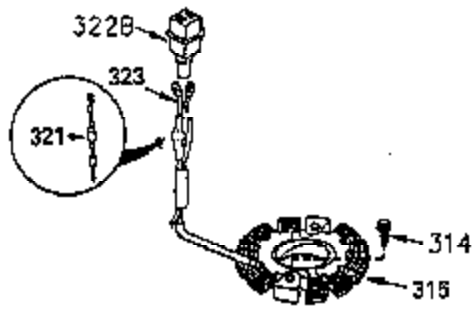

ILLUSTRATION SHOWS TYPICAL PARTS ONLY. ORDER BY PART NUMBER. PARTS NOT LISTED ARE SUPPLIED BY OEM.

OPTIONAL ELECTRIC STARTER MOTOR

OPTIONAL SPARK ARRESTOR

OPTIONAL DEBRIS SCREEN

Ref #	Part Number	Qty	Description
16	35520		Governor Lever
17	29916		Governor Lever Clamp
18	650548		Screw, 8-32 x 5/16"
19	35203		Extension Spring
28	30322		Lock Nut, 8-32
35	29826		Screw, 10-32 x 3/4"
36	29918		Lock Washer
37	29216		Lock Nut, 10-32
38	29642		Retaining Ring
60	35316A		Blower Housing Extension
65	650128		Screw, 10-24 x 1/2"
66	30063		Screw, Torx T-30 , 1/4-20 x 1/2"
172	28425		Valve Cover
173	35350		Breather Tube
174	650128		Screw, 10-24 x 1/2"
182	650517		Screw, 1/4-20 x 27/32"
186A	35523		Choke Link
186	35522		Governor Link
202	33802		Compression Spring
205	650777		Screw, 6-32 x 21/32"
207	35525		Throttle Link
210	27793		Conduit Clip
211	28942		Screw, 10-32 x 3/8"
216	35524		R.P.M. Adjusting Lever (Incl. 202, 205 & 206)
284	35428		Muffler Deflector
380	632518		Carburetor (Incl. 184) (Refer to Division 5, Section A, page A4-6 or Fiche 12, Grid F-5for breakdown)
396	33329D		Electric Starter Motor (120 Volt)(opt ional) Engine requires a ring gear flywheel (611091 minimum) and the cylinder must have drilled and tapped startermounting bosses to add the electric starter.
414	35352		Spark Arrestor Screen (Incl.416)(Opti onal)
416	650760		Screw, 8-32 x 3/8" (Optional)

ILLUSTRATION SHOWS TYPICAL PARTS ONLY. ORDER BY PART NUMBER. PARTS NOT LISTED ARE SUPPLIED BY OEM.

Ref #	Part Number	Qty	Description
314	650873		Screw, 1/4-20 x 3/4"
315A	611113		Alt.Coil (3 Amp DC)(Incl.321,322 & 32 3)