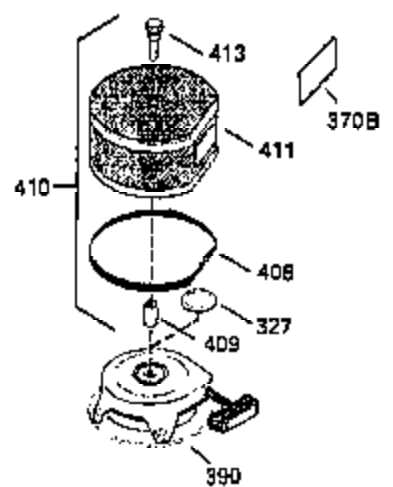

ILLUSTRATION SHOWS TYPICAL PARTS ONLY. ORDER BY PART NUMBER. PARTS NOT LISTED ARE SUPPLIED BY OEM.

OPTIONAL ELECTRIC STARTER MOTOR

OPTIONAL SPARK ARRESTOR

OPTIONAL DEBRIS SCREEN

Ref #	Part Number	Qty	Description
16	35520		Governor Lever
17	29916		Governor Lever Clamp
18	650548		Screw, 8-32 x 5/16"
19	35203		Extension Spring
28	30322		Lock Nut, 8-32
35	29826		Screw, 10-32 x 3/4"
36	29918		Lock Washer
37	29216		Lock Nut, 10-32
38	29642		Retaining Ring
60	35316A		Blower Housing Extension
65	650128		Screw, 10-24 x 1/2"
66	30063		Screw, Torx T-30 , 1/4-20 x 1/2"
172	28425		Valve Cover
173	35350		Breather Tube
174	650128		Screw, 10-24 x 1/2"
182	650517		Screw, 1/4-20 x 27/32"
186A	35523		Choke Link
186	35522		Governor Link
202	33802		Compression Spring
205	650777		Screw, 6-32 x 21/32"
207	35525		Throttle Link
210	27793		Conduit Clip
211	28942		Screw, 10-32 x 3/8"
216	35524		R.P.M. Adjusting Lever (Incl. 202, 205 & 206)
284	35428		Muffler Deflector
380	632518		Carburetor (Incl. 184) (Refer to Division 5, Section A, page A4-6 or Fiche 12, Grid F-5for breakdown)
396	33329D		Electric Starter Motor (120 Volt)(opt ional) Engine requires a ring gear flywheel (611091 minimum) and the cylinder must have drilled and tapped startermounting bosses to add the electric starter.
414	35352		Spark Arrestor Screen (Incl.416)(Opti onal)
416	650760		Screw, 8-32 x 3/8" (Optional)

ILLUSTRATION SHOWS TYPICAL PARTS ONLY. ORDER BY PART NUMBER. PARTS NOT LISTED ARE SUPPLIED BY OEM.

Ref #	Part Number	Qty	Description
314	650873		Screw, 1/4-20 x 3/4"
315A	611113		Alt.Coil (3 Amp DC)(Incl.321,322 & 32 3)