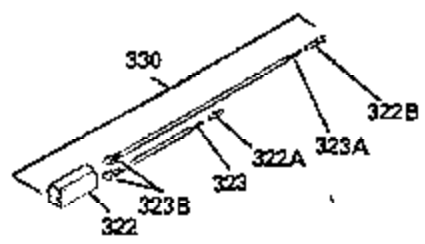

ILLUSTRATION SHOWS TYPICAL PARTS ONLY. ORDER BY PART NUMBER. PARTS NOT LISTED ARE SUPPLIED BY OEM.

OPTIONAL ELECTRIC STARTER MOTOR

OPTIONAL SPARK ARRESTOR

OPTIONAL DEBRIS SCREEN

Ref #	Part Number	Qty	Description
16	35520		Governor Lever
17	29916		Governor Lever Clamp
18	650548		Screw, 8-32 x 5/16"
19	35203		Extension Spring
28	30322		Lock Nut, 8-32
35	29826		Screw, 10-32 x 3/4"
36	29918		Lock Washer
37	29216		Lock Nut, 10-32
38	29642		Retaining Ring
60	35316A		Blower Housing Extension
65	650128		Screw, 10-24 x 1/2"
66	30063		Screw, Torx T-30 , 1/4-20 x 1/2"
172	28425		Valve Cover
173	35350		Breather Tube
174	650128		Screw, 10-24 x 1/2"
182	650517		Screw, 1/4-20 x 27/32"
186A	35523		Choke Link
186	35522		Governor Link
202	33802		Compression Spring
205	650777		Screw, 6-32 x 21/32"
207	35525		Throttle Link
210	27793		Conduit Clip
211	28942		Screw, 10-32 x 3/8"
216	35524		R.P.M. Adjusting Lever (Incl. 202, 205 & 206)
284	35428		Muffler Deflector
380	632518		Carburetor (Incl. 184) (Refer to Division 5, Section A, page A4-6 or Fiche 12, Grid F-5for breakdown)
396	33329D		Electric Starter Motor (120 Volt)(opt ional) Engine requires a ring gear flywheel (611091 minimum) and the cylinder must have drilled and tapped startermounting bosses to add the electric starter.
414	35352		Spark Arrestor Screen (Incl.416)(Opti onal)
416	650760		Screw, 8-32 x 3/8" (Optional)

ILLUSTRATION SHOWS TYPICAL PARTS ONLY. ORDER BY PART NUMBER. PARTS NOT LISTED ARE SUPPLIED BY OEM.

Ref #	Part Number	Qty	Description
314	650873		Screw, 1/4-20 x 3/4"
315A	611113		Alt.Coil (3 Amp DC)(Incl.321,322 & 32 3)