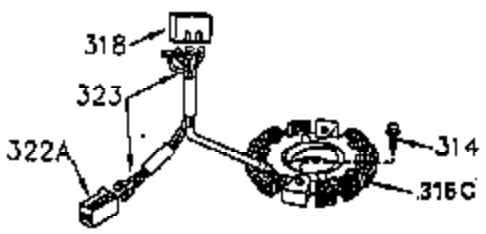

ILLUSTRATION SHOWS TYPICAL PARTS ONLY. ORDER BY PART NUMBER. PARTS NOT LISTED ARE SUPPLIED BY OEM.

OPTIONAL ELECTRIC STARTER MOTOR

OPTIONAL SPARK ARRESTOR

OPTIONAL DEBRIS SCREEN

Ref #	Part Number	Qty	Description
16	35520		Governor Lever
17	29916		Governor Lever Clamp
18	650548		Screw, 8-32 x 5/16"
19	35203		Extension Spring
28	30322		Lock Nut, 8-32
35	29826		Screw, 10-32 x 3/4"
36	29918		Lock Washer
37	29216		Lock Nut, 10-32
38	29642		Retaining Ring
60	35316A		Blower Housing Extension
65	650128		Screw, 10-24 x 1/2"
66	30063		Screw, Torx T-30 , 1/4-20 x 1/2"
172	28425		Valve Cover
173	35350		Breather Tube
174	650128		Screw, 10-24 x 1/2"
182	650517		Screw, 1/4-20 x 27/32"
186A	35523		Choke Link
186	35522		Governor Link
202	33802		Compression Spring
205	650777		Screw, 6-32 x 21/32"
207	35525		Throttle Link
210	27793		Conduit Clip
211	28942		Screw, 10-32 x 3/8"
216	35524		R.P.M. Adjusting Lever (Incl. 202, 205 & 206)
284	35428		Muffler Deflector
380	632518		Carburetor (Incl. 184) (Refer to Division 5, Section A, page A4-6 or Fiche 12, Grid F-5for breakdown)
396	33329D		Electric Starter Motor (120 Volt)(opt ional) Engine requires a ring gear flywheel (611091 minimum) and the cylinder must have drilled and tapped startermounting bosses to add the electric starter.
414	35352		Spark Arrestor Screen (Incl.416)(Opti onal)
416	650760		Screw, 8-32 x 3/8" (Optional)

ILLUSTRATION SHOWS TYPICAL PARTS ONLY. ORDER BY PART NUMBER. PARTS NOT LISTED ARE SUPPLIED BY OEM.

Ref #	Part Number	Qty	Description
314	650873		Screw, 1/4-20 x 3/4"
315A	611113		Alt.Coil (3 Amp DC)(Incl.321,322 & 32 3)