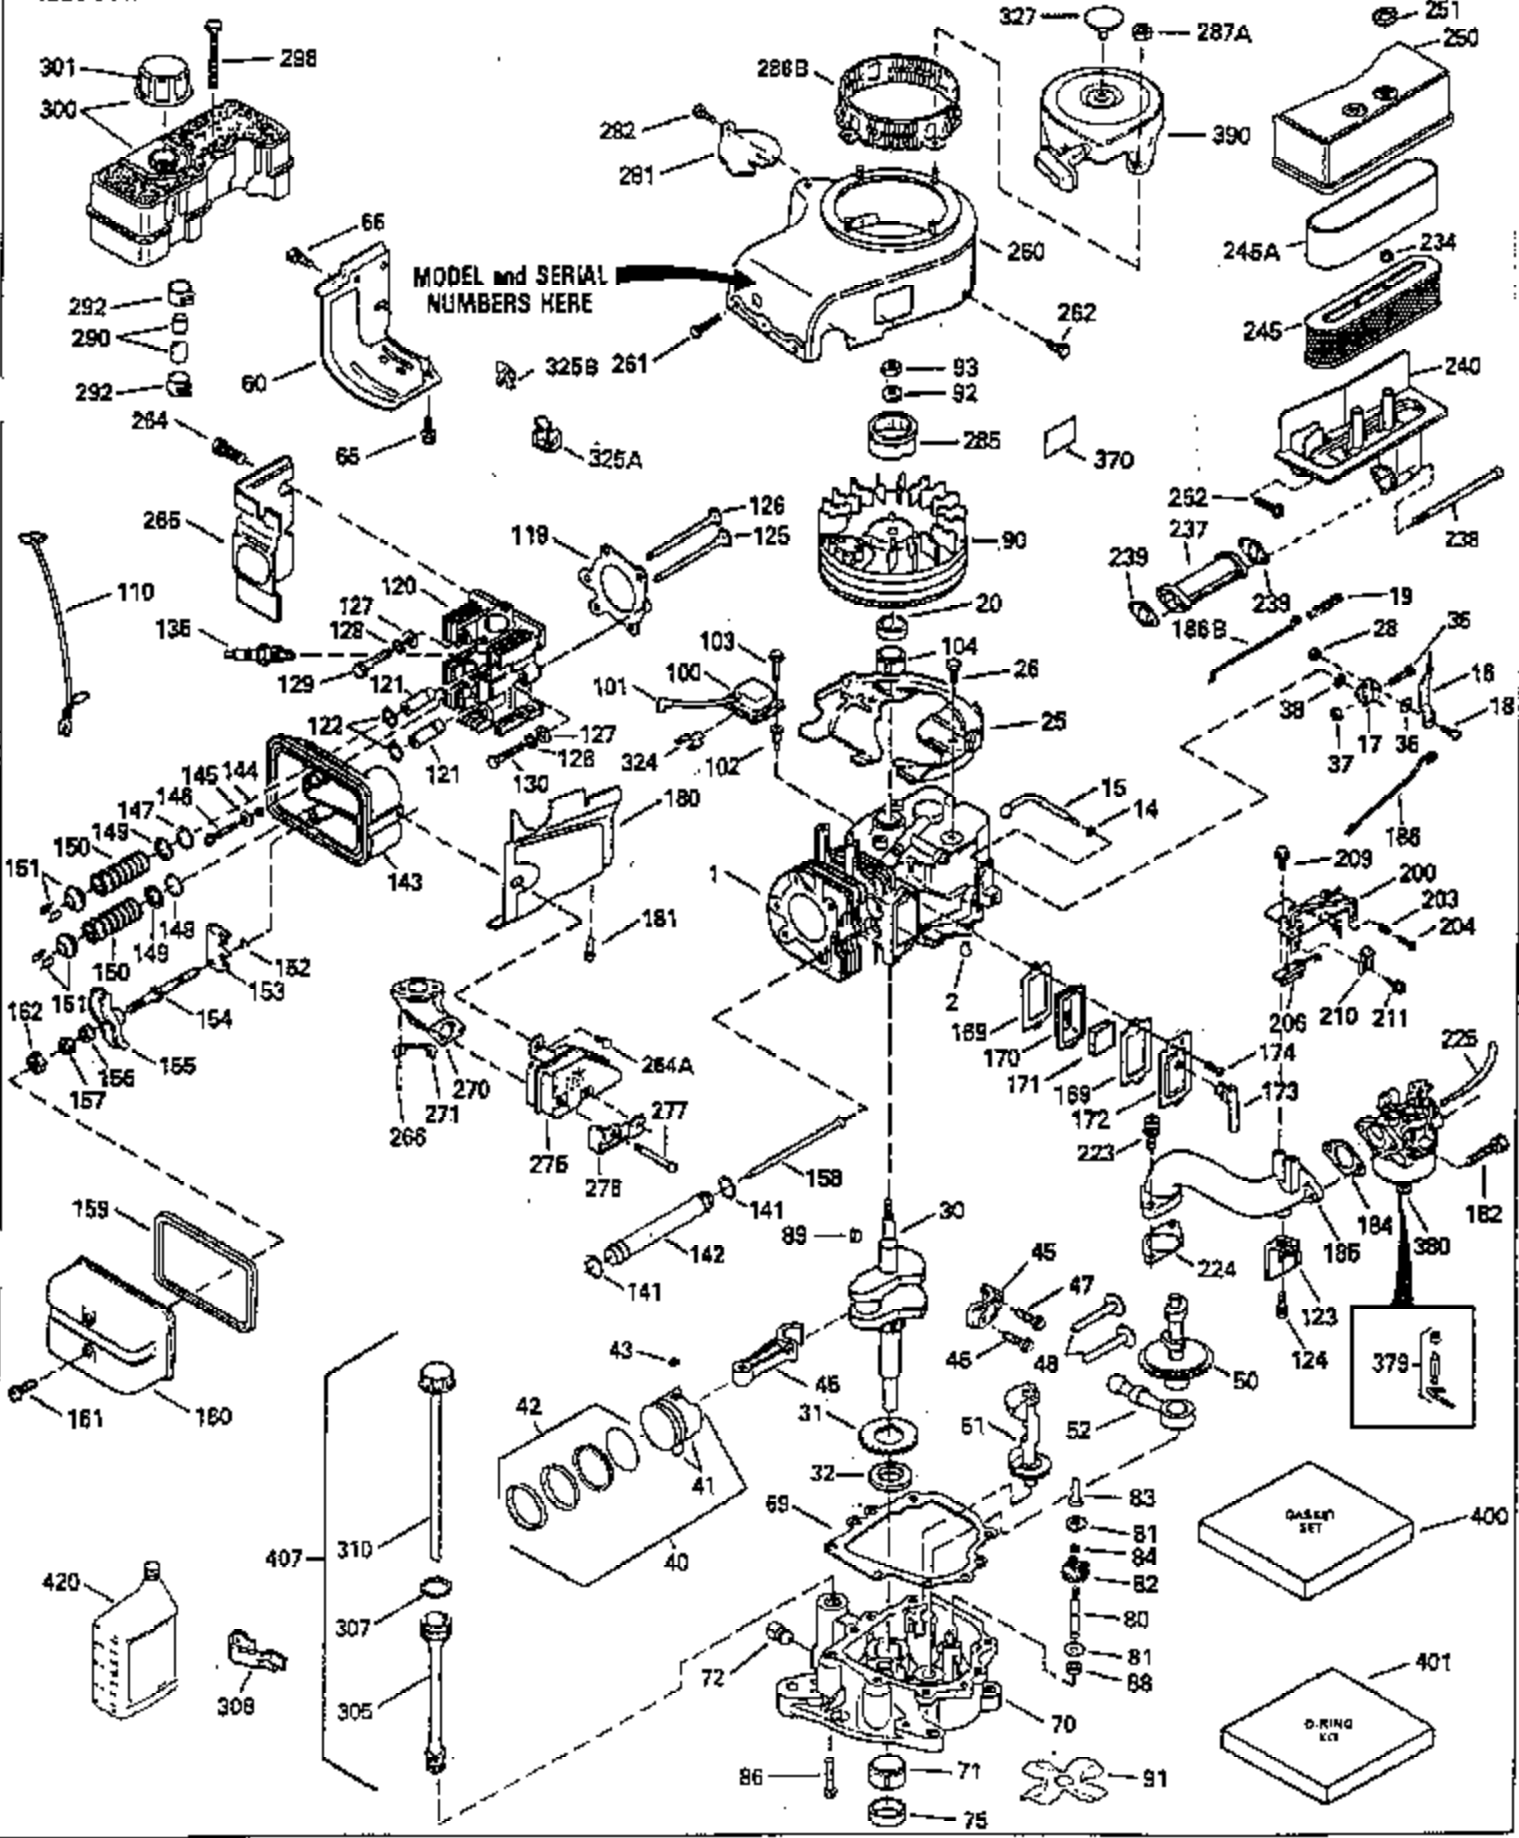

ILLUSTRATION SHOWS TYPICAL PARTS ONLY. ORDER BY PART NUMBER. PARTS NOT LISTED ARE SUPPLIED BY OEM.

Ref #	Part Number	Qty	Description
1	35323A		Cylinder (Incl. 2 & 20) (3-5/16" Bore)
2	27652		Dowel Pin
14	28277		Washer
15	35324		Governor Rod
16	35520		Governor Lever
17	29916		Governor Lever Clamp
18	650548		Screw, 8-32 x 5/16"
19	35203		Extension Spring
20	35319		Oil Seal
25	37861		Blower Housing Baffle
26	650561		Screw, 1/4-20 x 5/8"
28	30322		Lock Nut, 8-32
30	35336B		Crankshaft (Counterbalance)
31	35327		Counterbalance Gear
32	35653		Shim Washer (.015") (Use as required)
35	29826		Screw, 10-32 x 3/4"
36	29918		Lock Washer
37	29216		Lock Nut, 10-32
38	29642		Retaining Ring
40	35339A		Piston, Pin & Ring Set (Std.) (3-5/16 ")
40	35340A		Piston, Pin & Ring Set (.010" OS)
40	35341A		Piston, Pin & Ring Set (.020" OS)
41	35329		Piston & Pin Assy. (Std.) (Incl. No. 43)
41	35430		Piston & Pin Assy. (.010" OS) (Incl. 43)
41	35431		Piston & Pin Assy. (.020" OS) (Incl. 43)
42	34866A		Ring Set (Std.)
42	34867A		Ring Set (.010" OS)
42	34868A		Ring Set (.020" OS)
43	31919		Piston Pin Retaining Ring
45	35330A		Connecting Rod Ass'y. (Incl. 46 & 47)
46	650908		Connecting Rod Bolt
47	650882		Connecting Rod Bolt
48	35313		Valve Lifter
50	35314		Camshaft (MCR)
51	35315A		Counterbalance Weight
52	31356		Oil Pump
60	35316A		Blower Housing Extension
65	650128		Screw, 10-24 x 1/2"
66	30063		Screw, Torx T-30 , 1/4-20 x 1/2"
69	35317		* Mounting Flange Gasket
70	35711A		Mounting Flange (Incl. 72, 75 & 80)
72	31927		Oil Drain Plug
75	35319		Oil Seal
80	35712		Governor Shaft
81	35479		Washer, Flat
82	35321		Governor Gear Ass'y. (Incl. 81)
83	35322		Governor Spool
84	29193		Retaining Ring
86	650833		Screw, 1/4-20 x 1-3/16"
88	31707A		Spacer (Incl. 81)
89	32589		Flywheel Key
90	611094		Flywheel (7 amp w/ring gear)
92	650880		Lock Washer
93	650881		Flywheel Nut
100	35135		Solid State Ignition
101	610118		Spark Plug Cover
102	650872		Solid State Mounting Stud
103	650814		Screw, Torx T-15, 10-24 x 1"