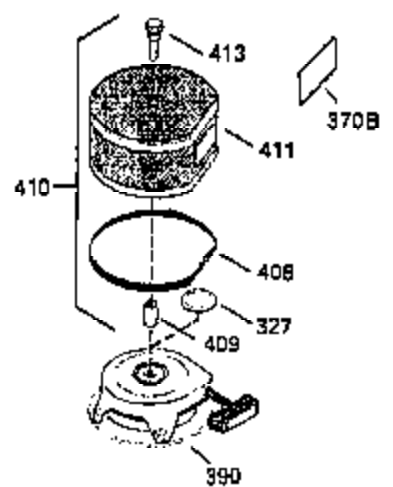

ILLUSTRATION SHOWS TYPICAL PARTS ONLY. ORDER BY PART NUMBER. PARTS NOT LISTED ARE SUPPLIED BY OEM.

OPTIONAL ELECTRIC STARTER MOTOR

OPTIONAL SPARK ARRESTOR

OPTIONAL DEBRIS SCREEN

Ref #	Part Number	Qty	Description
16	35520		Governor Lever
17	29916		Governor Lever Clamp
18	650548		Screw, 8-32 x 5/16"
19	35203		Extension Spring
28	30322		Lock Nut, 8-32
35	29826		Screw, 10-32 x 3/4"
36	29918		Lock Washer
37	29216		Lock Nut, 10-32
38	29642		Retaining Ring
60	35316A		Blower Housing Extension
62	650760		Screw, 8-32 x 3/8"
63	28545		Grommet
65	650128		Screw, 10-24 x 1/2"
66	30063		Screw, Torx T-30 , 1/4-20 x 1/2"
68	33356		Ground Terminal
172	28425		Valve Cover
173	35350		Breather Tube
174	650128		Screw, 10-24 x 1/2"
182	650517		Screw, 1/4-20 x 27/32"
186	35522		Governor Link
209A	30200		Screw, 10-24 x 9/16"
210	27793		Conduit Clip
211	28942		Screw, 10-32 x 3/8"
266	650876		Screw, 5/16-18 x 1-1/4"
270	35292		Exhaust Manifold
271	35293		Locking Plate (Manifold)
275A	35409		Muffler
276	35348		Locking Plate
277	650877		Screw, 5/16-18 x 4-1/2"
284	35428		Muffler Deflector
327	34113		Starter Plug
361	30063		Screw, Torx T-30, 1/4-20 x 1/2"
380	632498		Carburetor (Incl. 184) (Refer to Division 5, Section A, page A4-2 or Fiche 12, Grid F-1for breakdown)
390	590633		Rewind Starter (Refer to Division 5, Section C, page 30 or Fiche 12, Grid G-9 for breakdown)
395	35763		Electric Starter Motor (12 Volt) (Refer to Division 5, Section D, page 20 or Fiche 12, Grid G-13 for breakdown)
396	33329D		Electric Starter Motor (120 Volt)(opt ional) Engine requires a ring gear flywheel (611091 minimum) and the cylinder must have drilled and tapped startermounting bosses to add the electric starter.
414	35352		Spark Arrestor Screen (Incl.416)(Opti onal)
416	650760		Screw, 8-32 x 3/8" (Optional)