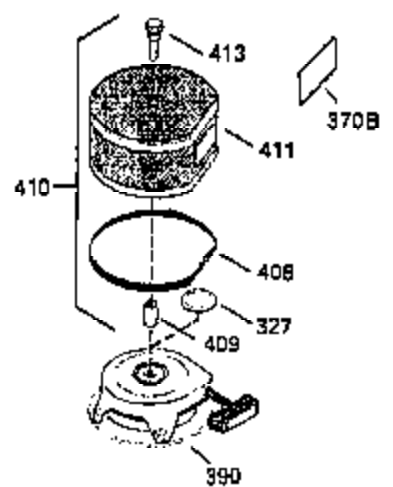

ILLUSTRATION SHOWS TYPICAL PARTS ONLY. ORDER BY PART NUMBER. PARTS NOT LISTED ARE SUPPLIED BY OEM.

OPTIONAL ELECTRIC STARTER MOTOR

OPTIONAL SPARK ARRESTOR

OPTIONAL DEBRIS SCREEN

Ref #	Part Number	Qty	Description
16	35520		Governor Lever
17	29916		Governor Lever Clamp
18	650548		Screw, 8-32 x 5/16"
19	35203		Extension Spring
28	30322		Lock Nut, 8-32
35	29826		Screw, 10-32 x 3/4"
36	29918		Lock Washer
37	29216		Lock Nut, 10-32
38	29642		Retaining Ring
60	35316A		Blower Housing Extension
62	650760		Screw, 8-32 x 3/8"
63	28545		Grommet
65	650128		Screw, 10-24 x 1/2"
66	30063		Screw, Torx T-30 , 1/4-20 x 1/2"
68	33356		Ground Terminal
172	28425		Valve Cover
173	35350		Breather Tube
174	650128		Screw, 10-24 x 1/2"
182	650517		Screw, 1/4-20 x 27/32"
186A	35523		Choke Link
186	35522		Governor Link
202	33802		Compression Spring
205	650777		Screw, 6-32 x 21/32"
207	35525		Throttle Link
210	27793		Conduit Clip
211	28942		Screw, 10-32 x 3/8"
216	35524		R.P.M. Adjusting Lever (Incl. 202, 205 & 206)
284	35428		Muffler Deflector
327	34113		Starter Plug
361	30063		Screw, Torx T-30, 1/4-20 x 1/2"
380	632518		Carburetor (Incl. 184) (Refer to Division 5, Section A, page A4-6 or Fiche 12, Grid F-5for breakdown)
390	590633		Rewind Starter (Refer to Division 5, Section C, page 30 or Fiche 12, Grid G-9 for breakdown)
395	33605		Electric Starter Motor (12 Volt) (Refer to Division 5, Section D, page 20 or Fiche 12, Grid G-13 for breakdown)
396	33329D		Electric Starter Motor (120 Volt)(opt ional) Engine requires a ring gear flywheel (611091 minimum) and the cylinder must have drilled and tapped startermounting bosses to add the electric starter.
414	35352		Spark Arrestor Screen (Incl.416)(Opti onal)
416	650760		Screw, 8-32 x 3/8" (Optional)