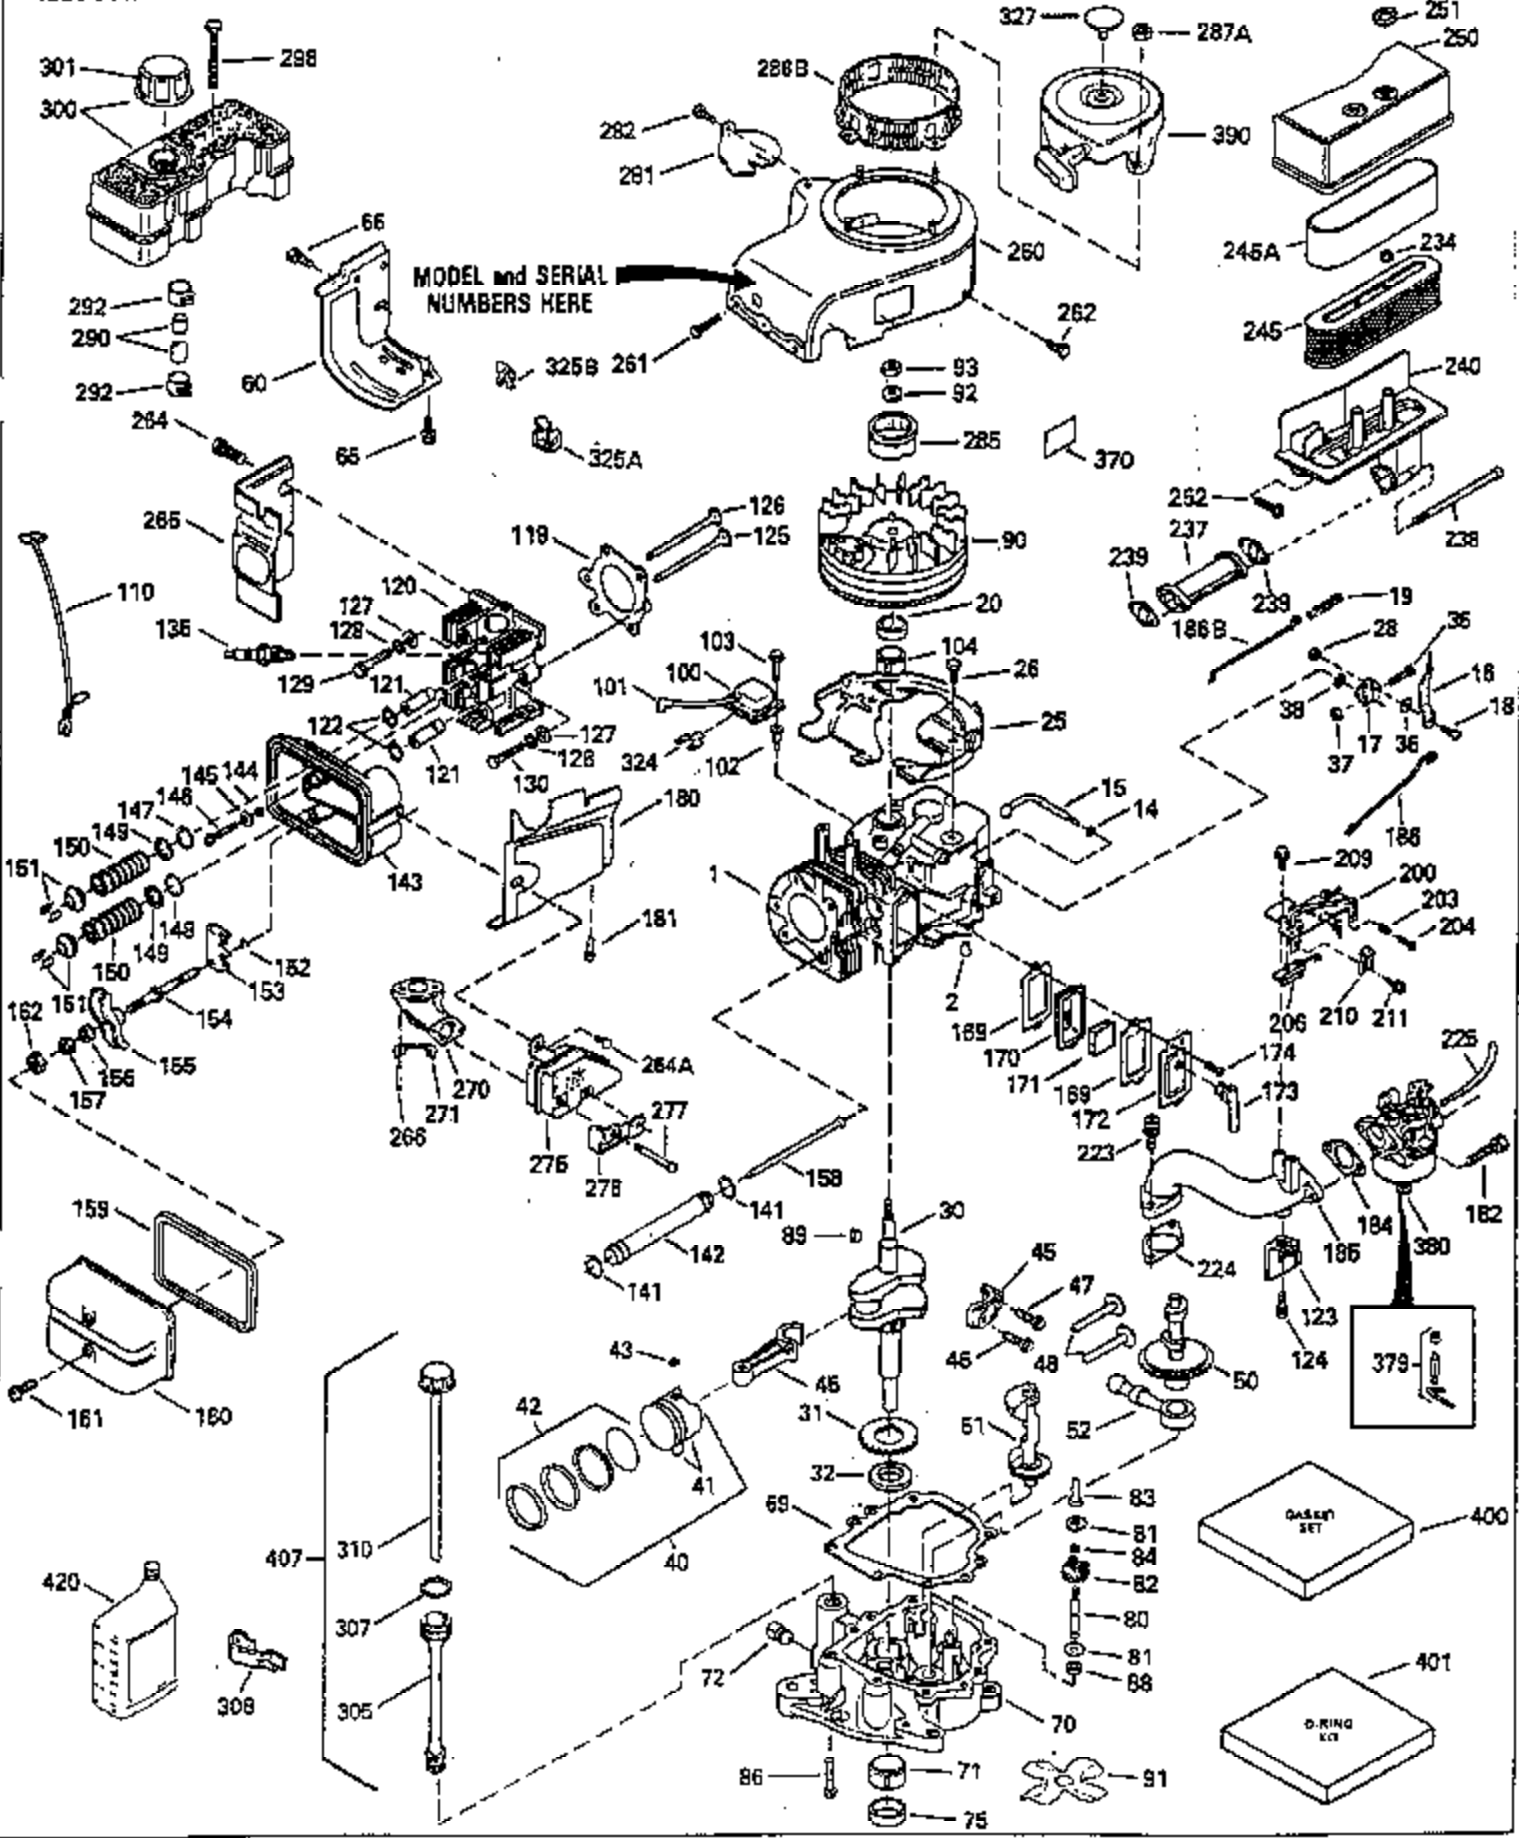

ILLUSTRATION SHOWS TYPICAL PARTS ONLY. ORDER BY PART NUMBER. PARTS NOT LISTED ARE SUPPLIED BY OEM.

Ref #	Part Number	Qty	Description
1	35323A		Cylinder (Incl. 2 & 20) (3-5/16" Bore)
2	27652		Dowel Pin
14	28277		Washer
15	35324		Governor Rod
16	35520		Governor Lever
17	29916		Governor Lever Clamp
18	650548		Screw, 8-32 x 5/16"
19	35203		Extension Spring
20	35319		Oil Seal
25	35326		Blower Housing Baffle
26	650561		Screw, 1/4-20 x 5/8"
28	30322		Lock Nut, 8-32
30	35336B		Crankshaft (Counterbalance)
31	35327		Counterbalance Gear
32	35653		Shim Washer (.015") (Use as required)
35	29826		Screw, 10-32 x 3/4"
36	29918		Lock Washer
37	29216		Lock Nut, 10-32
38	29642		Retaining Ring
40	35339A		Piston, Pin & Ring Set (Std.) (3-5/16 ")
40	35340A		Piston, Pin & Ring Set (.010" OS)
40	35341A		Piston, Pin & Ring Set (.020" OS)
41	35329		Piston & Pin Assy. (Std.) (Incl. No. 43)
41	35430		Piston & Pin Assy. (.010" OS) (Incl. 43)
41	35431		Piston & Pin Assy. (.020" OS) (Incl. 43)
42	34866A		Ring Set (Std.)
42	34867A		Ring Set (.010" OS)
42	34868A		Ring Set (.020" OS)
43	31919		Piston Pin Retaining Ring
45	35330A		Connecting Rod Ass'y. (Incl. 46 & 47)
46	650908		Connecting Rod Bolt
47	650882		Connecting Rod Bolt
48	35313		Valve Lifter
50	35314		Camshaft (MCR)
51	35315A		Counterbalance Weight
52	31356		Oil Pump
60	35316A		Blower Housing Extension
65	650128		Screw, 10-24 x 1/2"
66	30063		Screw, Torx T-30 , 1/4-20 x 1/2"
69	35317		* Mounting Flange Gasket
70	35711A		Mounting Flange (Incl. 72, 75 & 80)
72	31927		Oil Drain Plug
75	35319		Oil Seal
80	35712		Governor Shaft
81	35479		Washer, Flat
82	35321		Governor Gear Ass'y. (Incl. 81)
83	35322		Governor Spool
84	29193		Retaining Ring
86	650833		Screw, 1/4-20 x 1-3/16"
88	31707A		Spacer (Incl. 81)
89	32589		Flywheel Key
90	611094		Flywheel (7 amp w/ring gear)
92	650880		Lock Washer
93	650881		Flywheel Nut
100	35135		Solid State Ignition
101	610118		Spark Plug Cover
102	650872		Solid State Mounting Stud
103	650814		Screw, Torx T-15, 10-24 x 1"