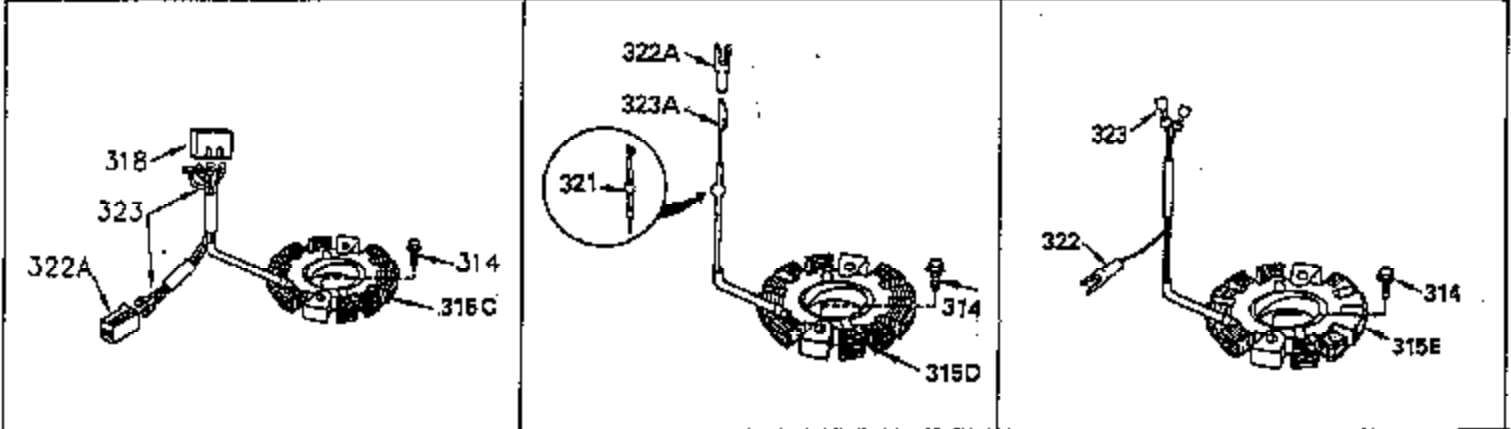

ILLUSTRATION SHOWS TYPICAL PARTS ONLY. ORDER BY PART NUMBER. PARTS NOT LISTED ARE SUPPLIED BY OEM.

OPTIONAL ELECTRIC STARTER MOTOR

OPTIONAL SPARK ARRESTOR

OPTIONAL DEBRIS SCREEN

Ref #	Part Number	Qty	Description
16	35520		Governor Lever
17	29916		Governor Lever Clamp
18	650548		Screw, 8-32 x 5/16"
19	35203		Extension Spring
28	30322		Lock Nut, 8-32
35	29826		Screw, 10-32 x 3/4"
36	29918		Lock Washer
37	29216		Lock Nut, 10-32
38	29642		Retaining Ring
60	35316A		Blower Housing Extension
62	650760		Screw, 8-32 x 3/8"
63	28545		Grommet
65	650128		Screw, 10-24 x 1/2"
66	30063		Screw, Torx T-30 , 1/4-20 x 1/2"
68	33356		Ground Terminal
172	28425		Valve Cover
173	35350		Breather Tube
174	650128		Screw, 10-24 x 1/2"
182	650517		Screw, 1/4-20 x 27/32"
186	35522		Governor Link
209A	30200		Screw, 10-24 x 9/16"
210	27793		Conduit Clip
211	28942		Screw, 10-32 x 3/8"
266	650876		Screw, 5/16-18 x 1-1/4"
270	35292		Exhaust Manifold
271	35293		Locking Plate (Manifold)
275A	35409		Muffler
276	35348		Locking Plate
277	650877		Screw, 5/16-18 x 4-1/2"
284	35428		Muffler Deflector
327	34113		Starter Plug
380	632498		Carburetor (Incl. 184) (Refer to Division 5, Section A, page A4-2 or Fiche 12, Grid F-1for breakdown)
390	590633		Rewind Starter (Refer to Division 5, Section C, page 30 or Fiche 12, Grid G-9 for breakdown)
396	33329D		Electric Starter Motor (120 Volt)(opt ional) Engine requires a ring gear flywheel (611091 minimum) and the cylinder must have drilled and tapped startermounting bosses to add the electric starter.
414	35352		Spark Arrestor Screen (Incl.416)(Opti onal)
416	650760		Screw, 8-32 x 3/8" (Optional)

ILLUSTRATION SHOWS TYPICAL PARTS ONLY. ORDER BY PART NUMBER. PARTS NOT LISTED ARE SUPPLIED BY OEM.

Ref #	Part Number	Qty	Description
110A	35183		Ground Wire
314	650873		Screw, 1/4-20 x 3/4"
315	611104		Alt.Coil (3/5 Split) (Incl.321,322 & 323)
