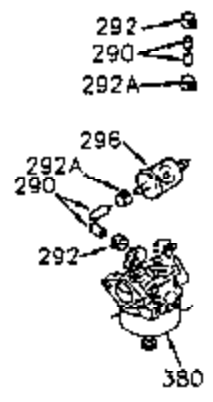

ILLUSTRATION SHOWS TYPICAL PARTS ONLY. ORDER BY PART NUMBER. PARTS NOT LISTED ARE SUPPLIED BY OEM. .

Ref #	Part Number	Qty	Description
245	35403		Air Cleaner Element (Incl. 234)
260B	35793		Blower Housing
262	29747B		Screw, 5/16-24 x 21/32"
286C	35411		Starter Screen
287			Pop Rivet (Can be purchased locally)
292	26460		Fuel Line Clamp
308A	35437		Fill Tube Clip
327	34113		Starter Plug
370A	34686		Name Decal
380	632498		Carburetor (Incl. 184) (Refer to Division 5, Section A, page A4-2 or Fiche 12, Grid F-1for breakdown)