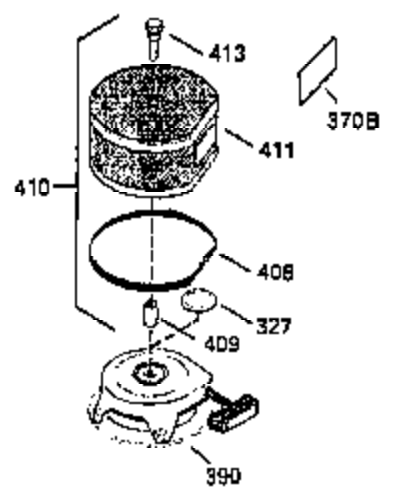

ILLUSTRATION SHOWS TYPICAL PARTS ONLY. ORDER BY PART NUMBER. PARTS NOT LISTED ARE SUPPLIED BY OEM.

OPTIONAL ELECTRIC STARTER MOTOR

OPTIONAL SPARK ARRESTOR

OPTIONAL DEBRIS SCREEN

Ref #	Part Number	Qty	Description
16	35520		Governor Lever
17	29916		Governor Lever Clamp
18	650548		Screw, 8-32 x 5/16"
19	35203		Extension Spring
28	30322		Lock Nut, 8-32
35	29826		Screw, 10-32 x 3/4"
36	29918		Lock Washer
37	29216		Lock Nut, 10-32
38	29642		Retaining Ring
60	35316A		Blower Housing Extension
62	650760		Screw, 8-32 x 3/8"
63	28545		Grommet
65	650128		Screw, 10-24 x 1/2"
66	30063		Screw, Torx T-30 , 1/4-20 x 1/2"
68	33356		Ground Terminal
172	28425		Valve Cover
173	35350		Breather Tube
174	650128		Screw, 10-24 x 1/2"
182	650517		Screw, 1/4-20 x 27/32"
186	35522		Governor Link
209A	30200		Screw, 10-24 x 9/16"
210	27793		Conduit Clip
211	28942		Screw, 10-32 x 3/8"
266	650876		Screw, 5/16-18 x 1-1/4"
270	35292		Exhaust Manifold
271	35293		Locking Plate (Manifold)
275A	35409		Muffler
276	35348		Locking Plate
277	650877		Screw, 5/16-18 x 4-1/2"
284	35428		Muffler Deflector
327	34113		Starter Plug
380	632498		Carburetor (Incl. 184) (Refer to Division 5, Section A, page A4-2 or Fiche 12, Grid F-1for breakdown)
390	590633		Rewind Starter (Refer to Division 5, Section C, page 30 or Fiche 12, Grid G-9 for breakdown)
396	33329D		Electric Starter Motor (120 Volt)(opt ional) Engine requires a ring gear flywheel (611091 minimum) and the cylinder must have drilled and tapped startermounting bosses to add the electric starter.
414	35352		Spark Arrestor Screen (Incl.416)(Opti onal)
416	650760		Screw, 8-32 x 3/8" (Optional)

ILLUSTRATION SHOWS TYPICAL PARTS ONLY. ORDER BY PART NUMBER. PARTS NOT LISTED ARE SUPPLIED BY OEM.

Ref #	Part Number	Qty	Description
110A	35183		Ground Wire
314	650873		Screw, 1/4-20 x 3/4"
315	611104		Alt.Coil (3/5 Split) (Incl.321,322 & 323)
