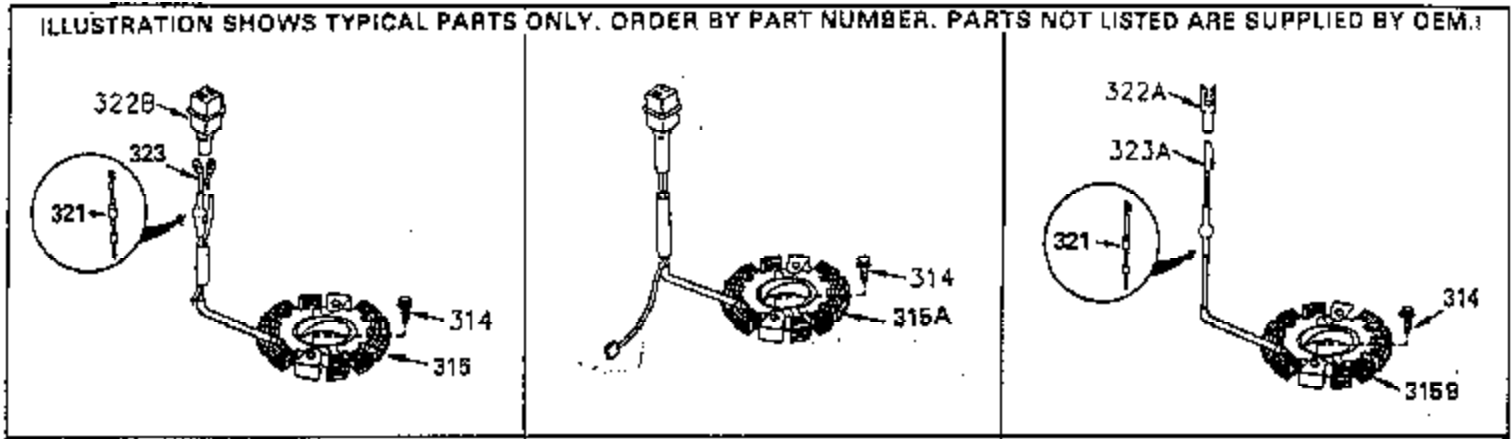

ILLUSTRATION SHOWS TYPICAL PARTS ONLY. ORDER BY PART NUMBER. PARTS NOT LISTED ARE SUPPLIED BY OEM.

OPTIONAL ELECTRIC STARTER MOTOR

OPTIONAL SPARK ARRESTOR

OPTIONAL DEBRIS SCREEN

Ref #	Part Number	Qty	Description
16	35520		Governor Lever
17	29916		Governor Lever Clamp
18	650548		Screw, 8-32 x 5/16"
19	35203		Extension Spring
28	30322		Lock Nut, 8-32
35	29826		Screw, 10-32 x 3/4"
36	29918		Lock Washer
37	29216		Lock Nut, 10-32
38	29642		Retaining Ring
60	35316A		Blower Housing Extension
62	650760		Screw, 8-32 x 3/8"
63	28545		Grommet
65	650128		Screw, 10-24 x 1/2"
66	30063		Screw, Torx T-30 , 1/4-20 x 1/2"
68	33356		Ground Terminal
172	28425		Valve Cover
173	35350		Breather Tube
174	650128		Screw, 10-24 x 1/2"
182	650517		Screw, 1/4-20 x 27/32"
186	35522		Governor Link
209A	30200		Screw, 10-24 x 9/16"
210	27793		Conduit Clip
211	28942		Screw, 10-32 x 3/8"
266	650876		Screw, 5/16-18 x 1-1/4"
270	35292		Exhaust Manifold
271	35293		Locking Plate (Manifold)
275A	35409		Muffler
276	35348		Locking Plate
277	650877		Screw, 5/16-18 x 4-1/2"
284	35428		Muffler Deflector
327	34113		Starter Plug
380	632498		Carburetor (Incl. 184) (Refer to Division 5, Section A, page A4-2 or Fiche 12, Grid F-1for breakdown)
390	590633		Rewind Starter (Refer to Division 5, Section C, page 30 or Fiche 12, Grid G-9 for breakdown)
396	33329D		Electric Starter Motor (120 Volt)(opt ional) Engine requires a ring gear flywheel (611091 minimum) and the cylinder must have drilled and tapped startermounting bosses to add the electric starter.
414	35352		Spark Arrestor Screen (Incl.416)(Opti onal)
416	650760		Screw, 8-32 x 3/8" (Optional)

ILLUSTRATION SHOWS TYPICAL PARTS ONLY. ORDER BY PART NUMBER. PARTS NOT LISTED ARE SUPPLIED BY OEM.

Ref #	Part Number	Qty	Description
110A	35183		Ground Wire
314	650873		Screw, 1/4-20 x 3/4"
315	611104		Alt.Coil (3/5 Split) (Incl.321,322 & 323)
