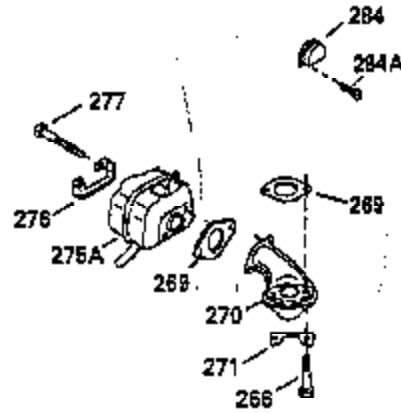

ILLUSTRATION SHOWS TYPICAL PARTS ONLY. ORDER BY PART NUMBER. PARTS NOT LISTED ARE SUPPLIED BY OEM.