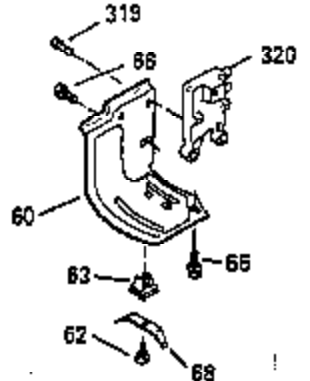

ILLUSTRATION SHOWS TYPICAL PARTS ONLY. ORDER BY PART NUMBER. PARTS NOT LISTED ARE SUPPLIED BY OEM.