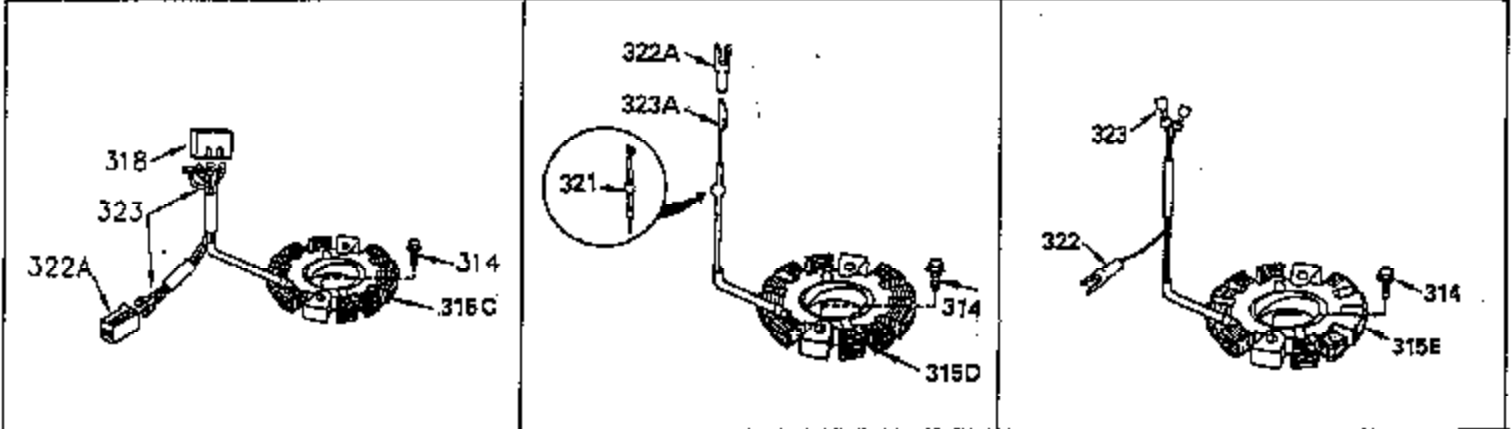

ILLUSTRATION SHOWS TYPICAL PARTS ONLY. ORDER BY PART NUMBER. PARTS NOT LISTED ARE SUPPLIED BY OEM.

OPTIONAL ELECTRIC STARTER MOTOR

OPTIONAL SPARK ARRESTOR

OPTIONAL DEBRIS SCREEN

Ref #	Part Number	Qty	Description
16	35520		Governor Lever
17	29916		Governor Lever Clamp
18	650548		Screw, 8-32 x 5/16"
19	35203		Extension Spring
28	30322		Lock Nut, 8-32
35	29826		Screw, 10-32 x 3/4"
36	29918		Lock Washer
37	29216		Lock Nut, 10-32
38	29642		Retaining Ring
60	35316A		Blower Housing Extension
62	650760		Screw, 8-32 x 3/8"
63	28545		Grommet
65	650128		Screw, 10-24 x 1/2"
66	30063		Screw, Torx T-30 , 1/4-20 x 1/2"
68	33356		Ground Terminal
172	28425		Valve Cover
173	35350		Breather Tube
174	650128		Screw, 10-24 x 1/2"
182	650517		Screw, 1/4-20 x 27/32"
186	35522		Governor Link
209A	30200		Screw, 10-24 x 9/16"
210	27793		Conduit Clip
211	28942		Screw, 10-32 x 3/8"
266	650876		Screw, 5/16-18 x 1-1/4"
270	35292		Exhaust Manifold
271	35293		Locking Plate (Manifold)
276	35348		Locking Plate
277	650877		Screw, 5/16-18 x 4-1/2"
284	35428		Muffler Deflector
380	632498		Carburetor (Incl. 184) (Refer to Division 5, Section A, page A4-2 or Fiche 12, Grid F-1for breakdown)
396	33329D		Electric Starter Motor (120 Volt)(opt ional) Engine requires a ring gear flywheel (611091 minimum) and the cylinder must have drilled and tapped startermounting bosses to add the electric starter.
414	35352		Spark Arrestor Screen (Incl.416)(Opti onal)
416	650760		Screw, 8-32 x 3/8" (Optional)

ILLUSTRATION SHOWS TYPICAL PARTS ONLY. ORDER BY PART NUMBER. PARTS NOT LISTED ARE SUPPLIED BY OEM.

Ref #	Part Number	Qty	Description
110A	35183		Ground Wire
314	650873		Screw, 1/4-20 x 3/4"
315	611104		Alt.Coil (3/5 Split) (Incl.321,322 & 323)
