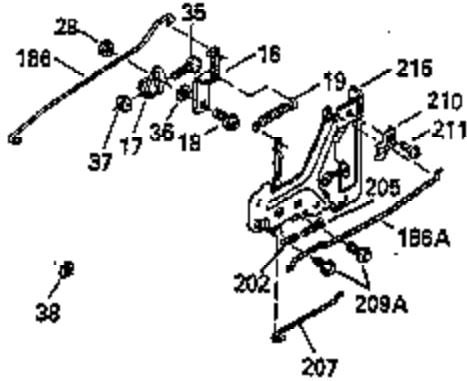

ILLUSTRATION SHOWS TYPICAL PARTS ONLY. ORDER BY PART NUMBER. PARTS NOT LISTED ARE SUPPLIED BY OEM.