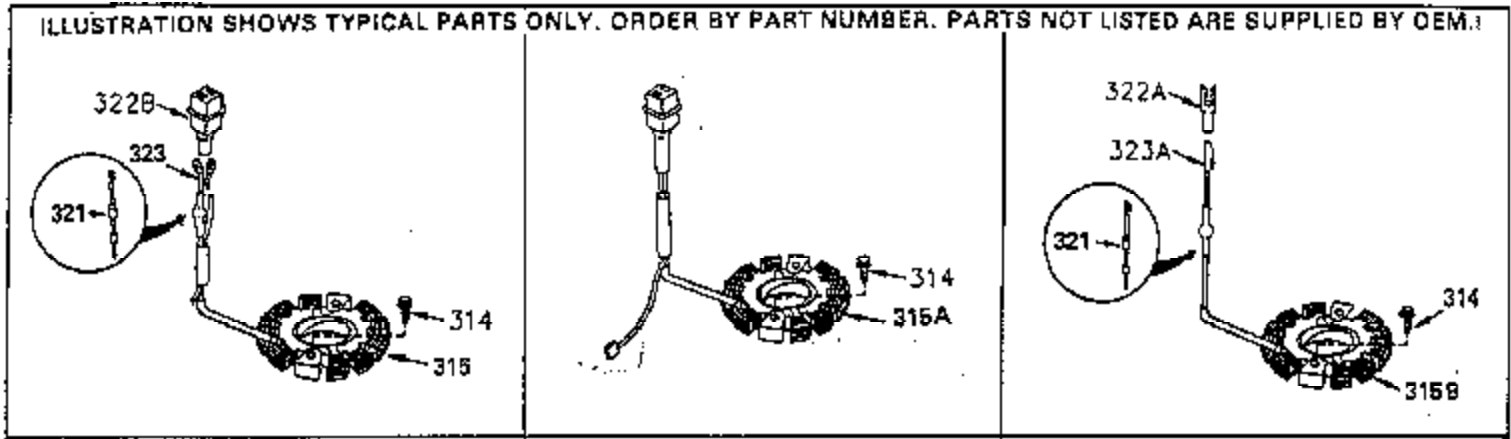

ILLUSTRATION SHOWS TYPICAL PARTS ONLY. ORDER BY PART NUMBER. PARTS NOT LISTED ARE SUPPLIED BY OEM.

OPTIONAL ELECTRIC STARTER MOTOR

OPTIONAL SPARK ARRESTOR

OPTIONAL DEBRIS SCREEN

Ref #	Part Number	Qty	Description
16	35520		Governor Lever
17	29916		Governor Lever Clamp
18	650548		Screw, 8-32 x 5/16"
19	35203		Extension Spring
28	30322		Lock Nut, 8-32
35	29826		Screw, 10-32 x 3/4"
36	29918		Lock Washer
37	29216		Lock Nut, 10-32
38	29642		Retaining Ring
60	35316A		Blower Housing Extension
62	650760		Screw, 8-32 x 3/8"
63	28545		Grommet
65	650128		Screw, 10-24 x 1/2"
66	30063		Screw, Torx T-30 , 1/4-20 x 1/2"
68	33356		Ground Terminal
172	28425		Valve Cover
173	35350		Breather Tube
174	650128		Screw, 10-24 x 1/2"
182	650517		Screw, 1/4-20 x 27/32"
186	35522		Governor Link
209A	30200		Screw, 10-24 x 9/16"
210	27793		Conduit Clip
211	28942		Screw, 10-32 x 3/8"
266	650876		Screw, 5/16-18 x 1-1/4"
270	35292		Exhaust Manifold
271	35293		Locking Plate (Manifold)
276	35348		Locking Plate
277	650877		Screw, 5/16-18 x 4-1/2"
284	35428		Muffler Deflector
380	632498		Carburetor (Incl. 184) (Refer to Division 5, Section A, page A4-2 or Fiche 12, Grid F-1for breakdown)
396	33329D		Electric Starter Motor (120 Volt)(opt ional) Engine requires a ring gear flywheel (611091 minimum) and the cylinder must have drilled and tapped startermounting bosses to add the electric starter.
414	35352		Spark Arrestor Screen (Incl.416)(Opti onal)
416	650760		Screw, 8-32 x 3/8" (Optional)

ILLUSTRATION SHOWS TYPICAL PARTS ONLY. ORDER BY PART NUMBER. PARTS NOT LISTED ARE SUPPLIED BY OEM.

Ref #	Part Number	Qty	Description
110A	35183		Ground Wire
314	650873		Screw, 1/4-20 x 3/4"
315	611104		Alt.Coil (3/5 Split) (Incl.321,322 & 323)
