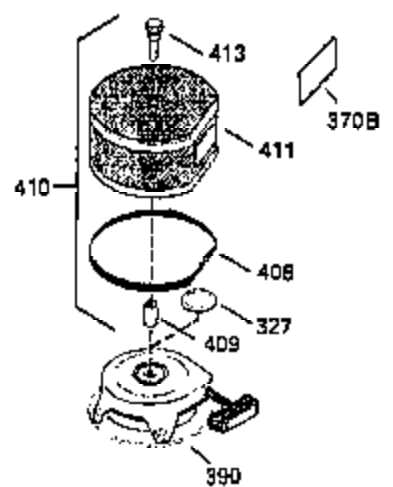

ILLUSTRATION SHOWS TYPICAL PARTS ONLY. ORDER BY PART NUMBER. PARTS NOT LISTED ARE SUPPLIED BY OEM.

OPTIONAL ELECTRIC STARTER MOTOR

OPTIONAL SPARK ARRESTOR

OPTIONAL DEBRIS SCREEN

Ref #	Part Number	Qty	Description
16	35520		Governor Lever
17	29916		Governor Lever Clamp
18	650548		Screw, 8-32 x 5/16"
19	35203		Extension Spring
28	30322		Lock Nut, 8-32
35	29826		Screw, 10-32 x 3/4"
36	29918		Lock Washer
37	29216		Lock Nut, 10-32
38	29642		Retaining Ring
60	35316A		Blower Housing Extension
62	650760		Screw, 8-32 x 3/8"
63	28545		Grommet
65	650128		Screw, 10-24 x 1/2"
66	30063		Screw, Torx T-30 , 1/4-20 x 1/2"
68	33356		Ground Terminal
172	28425		Valve Cover
173	35350		Breather Tube
174	650128		Screw, 10-24 x 1/2"
182	650517		Screw, 1/4-20 x 27/32"
186	35522		Governor Link
209A	30200		Screw, 10-24 x 9/16"
210	27793		Conduit Clip
211	28942		Screw, 10-32 x 3/8"
266	650876		Screw, 5/16-18 x 1-1/4"
270	35292		Exhaust Manifold
271	35293		Locking Plate (Manifold)
276	35348		Locking Plate
277	650877		Screw, 5/16-18 x 4-1/2"
284	35428		Muffler Deflector
380	632498		Carburetor (Incl. 184) (Refer to Division 5, Section A, page A4-2 or Fiche 12, Grid F-1for breakdown)
396	33329D		Electric Starter Motor (120 Volt)(opt ional) Engine requires a ring gear flywheel (611091 minimum) and the cylinder must have drilled and tapped startermounting bosses to add the electric starter.
414	35352		Spark Arrestor Screen (Incl.416)(Opti onal)
416	650760		Screw, 8-32 x 3/8" (Optional)