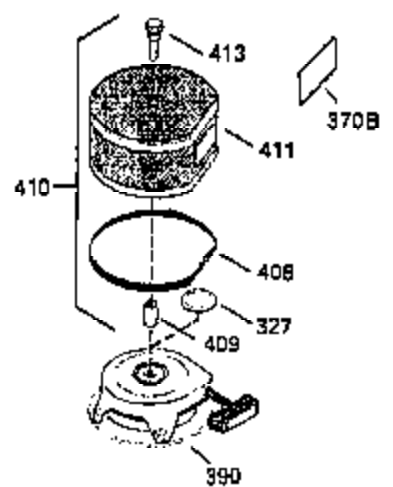

ILLUSTRATION SHOWS TYPICAL PARTS ONLY. ORDER BY PART NUMBER. PARTS NOT LISTED ARE SUPPLIED BY OEM.

OPTIONAL ELECTRIC STARTER MOTOR

OPTIONAL SPARK ARRESTOR

OPTIONAL DEBRIS SCREEN

Ref #	Part Number	Qty	Description
16	35520		Governor Lever
17	29916		Governor Lever Clamp
18	650548		Screw, 8-32 x 5/16"
19	35203		Extension Spring
28	30322		Lock Nut, 8-32
35	29826		Screw, 10-32 x 3/4"
36	29918		Lock Washer
37	29216		Lock Nut, 10-32
38	29642		Retaining Ring
60	35316A		Blower Housing Extension
65	650128		Screw, 10-24 x 1/2"
66	30063		Screw, Torx T-30 , 1/4-20 x 1/2"
172	28425		Valve Cover
173	35350		Breather Tube
174	650128		Screw, 10-24 x 1/2"
182	650517		Screw, 1/4-20 x 27/32"
186	35522		Governor Link
186A	35523		Choke Link
202	33802		Compression Spring
205	650777		Screw, 6-32 x 21/32"
207	35525		Throttle Link
210	27793		Conduit Clip
211	28942		Screw, 10-32 x 3/8"
216	35524		R.P.M. Adjusting Lever (Incl. 202, 205 & 206)
284	35428		Muffler Deflector
327	34113		Starter Plug
361	30063		Screw, Torx T-30, 1/4-20 x 1/2"
380	632490		Carburetor (Incl. 184) (Refer to Division 5, Section A, page A4-6 or Fiche 12, Grid F-5for breakdown)
390	590633		Rewind Starter (Refer to Division 5, Section C, page 30 or Fiche 12, Grid G-9 for breakdown)
395	35763		Electric Starter Motor (12 Volt) (Refer to Division 5, Section D, page 20 or Fiche 12, Grid G-13 for breakdown)
396	33329D		Electric Starter Motor (120 Volt)(opt ional) Engine requires a ring gear flywheel (611091 minimum) and the cylinder must have drilled and tapped startermounting bosses to add the electric starter.
414	35352		Spark Arrestor Screen (Incl.416)(Opti onal)
416	650760		Screw, 8-32 x 3/8" (Optional)

ILLUSTRATION SHOWS TYPICAL PARTS ONLY. ORDER BY PART NUMBER. PARTS NOT LISTED ARE SUPPLIED BY OEM.

Ref #	Part Number	Qty	Description
314	650873		Screw, 1/4-20 x 3/4"
315A	611113		Alt.Coil (3 Amp DC)(Incl.321,322 & 32 3)