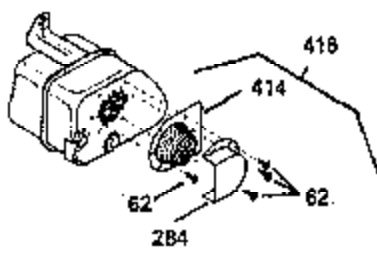

OPTIONAL SPARK ARRESTOR