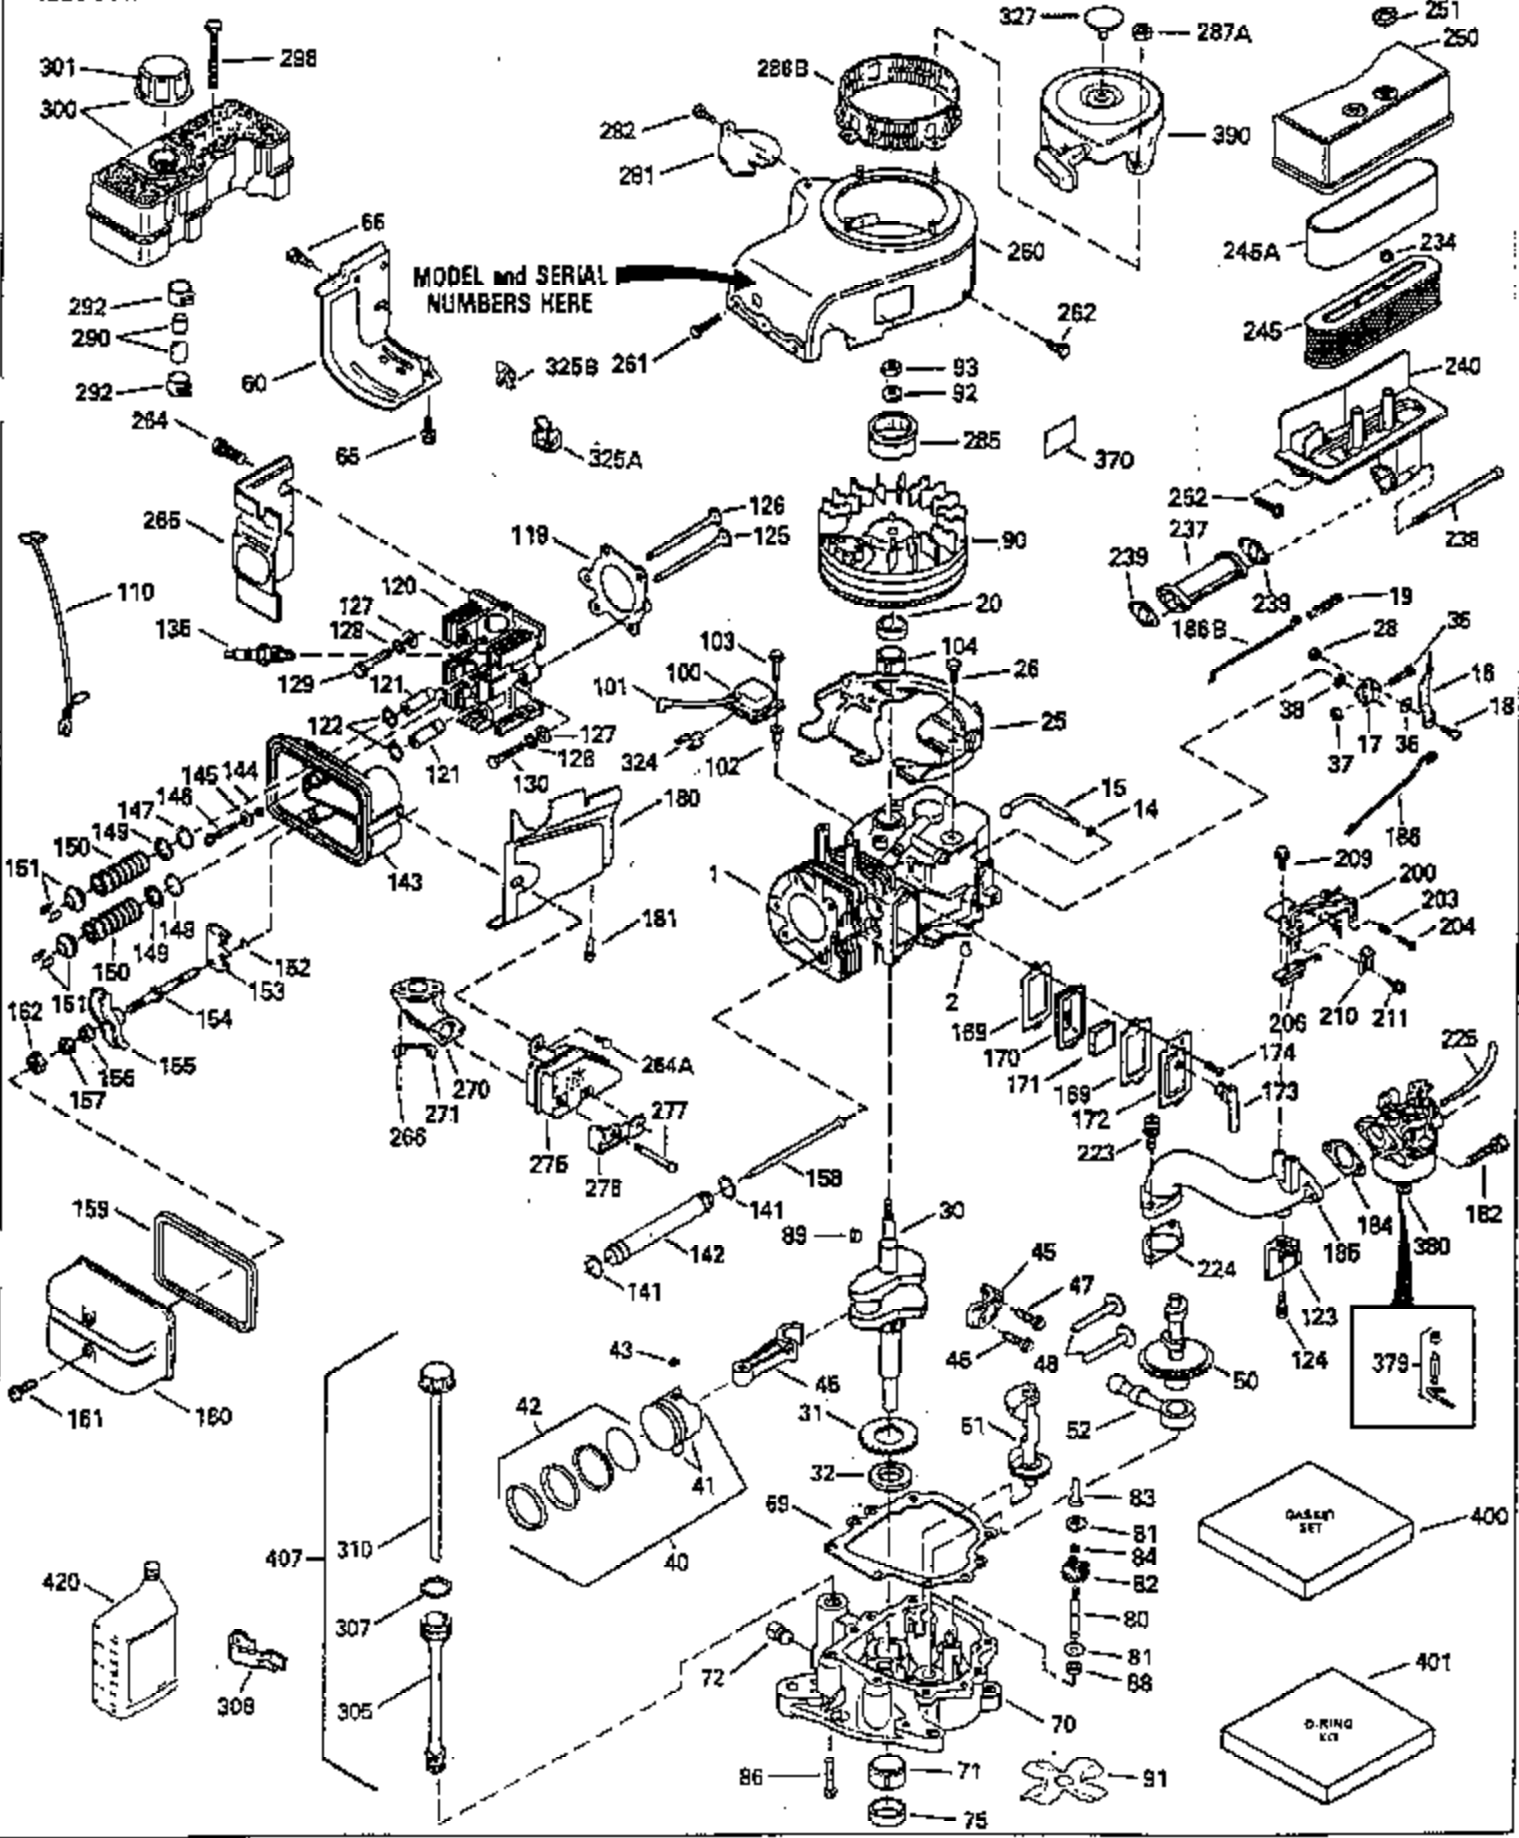

ILLUSTRATION SHOWS TYPICAL PARTS ONLY. ORDER BY PART NUMBER. PARTS NOT LISTED ARE SUPPLIED BY OEM.

Ref #	Part Number	Qty	Description
1	35323A		Cylinder (Incl. 2 & 20) (3-5/16" Bore)
2	27652		Dowel Pin
14	28277		Washer
15	35324		Governor Rod
16	35520		Governor Lever
17	29916		Governor Lever Clamp
18	650548		Screw, 8-32 x 5/16"
19	35203		Extension Spring
20	35319		Oil Seal
25	35326		Blower Housing Baffle
26	650561		Screw, 1/4-20 x 5/8"
28	30322		Lock Nut, 8-32
30	35336B		Crankshaft (Counterbalance)
31	35327		Counterbalance Gear
32	35653		Shim Washer (.015") (Use as required)
35	29826		Screw, 10-32 x 3/4"
36	29918		Lock Washer
37	29216		Lock Nut, 10-32
38	29642		Retaining Ring
40	35339A		Piston, Pin & Ring Set (Std.) (3-5/16 ")
40	35340A		Piston, Pin & Ring Set (.010" OS)
40	35341A		Piston, Pin & Ring Set (.020" OS)
41	35329		Piston & Pin Assy. (Std.) (Incl. No. 43)
41	35430		Piston & Pin Assy. (.010" OS) (Incl. 43)
41	35431		Piston & Pin Assy. (.020" OS) (Incl. 43)
42	34866A		Ring Set (Std.)
42	34867A		Ring Set (.010" OS)
42	34868A		Ring Set (.020" OS)
43	31919		Piston Pin Retaining Ring
45	35330A		Connecting Rod Ass'y. (Incl. 46 & 47)
46	650908		Connecting Rod Bolt
47	650882		Connecting Rod Bolt
48	35313		Valve Lifter
50	35314		Camshaft (MCR)
51	35315A		Counterbalance Weight
52	31356		Oil Pump
60	35316A		Blower Housing Extension
65	650128		Screw, 10-24 x 1/2"
66	30063		Screw, Torx T-30 , 1/4-20 x 1/2"
69	35317		* Mounting Flange Gasket
70	35711A		Mounting Flange (Incl. 72, 75 & 80)
72	31927		Oil Drain Plug
75	35319		Oil Seal
80	35712		Governor Shaft
81	35479		Washer, Flat
82	35321		Governor Gear Ass'y. (Incl. 81)
83	35322		Governor Spool
84	29193		Retaining Ring
86	650833		Screw, 1/4-20 x 1-3/16"
88	31707A		Spacer (Incl. 81)
89	32589		Flywheel Key
90	611093		Flywheel (3 amp w/ring gear)
92	650880		Lock Washer
93	650881		Flywheel Nut
100	35135		Solid State Ignition
101	610118		Spark Plug Cover
102	650872		Solid State Mounting Stud
103	650814		Screw, Torx T-15, 10-24 x 1"