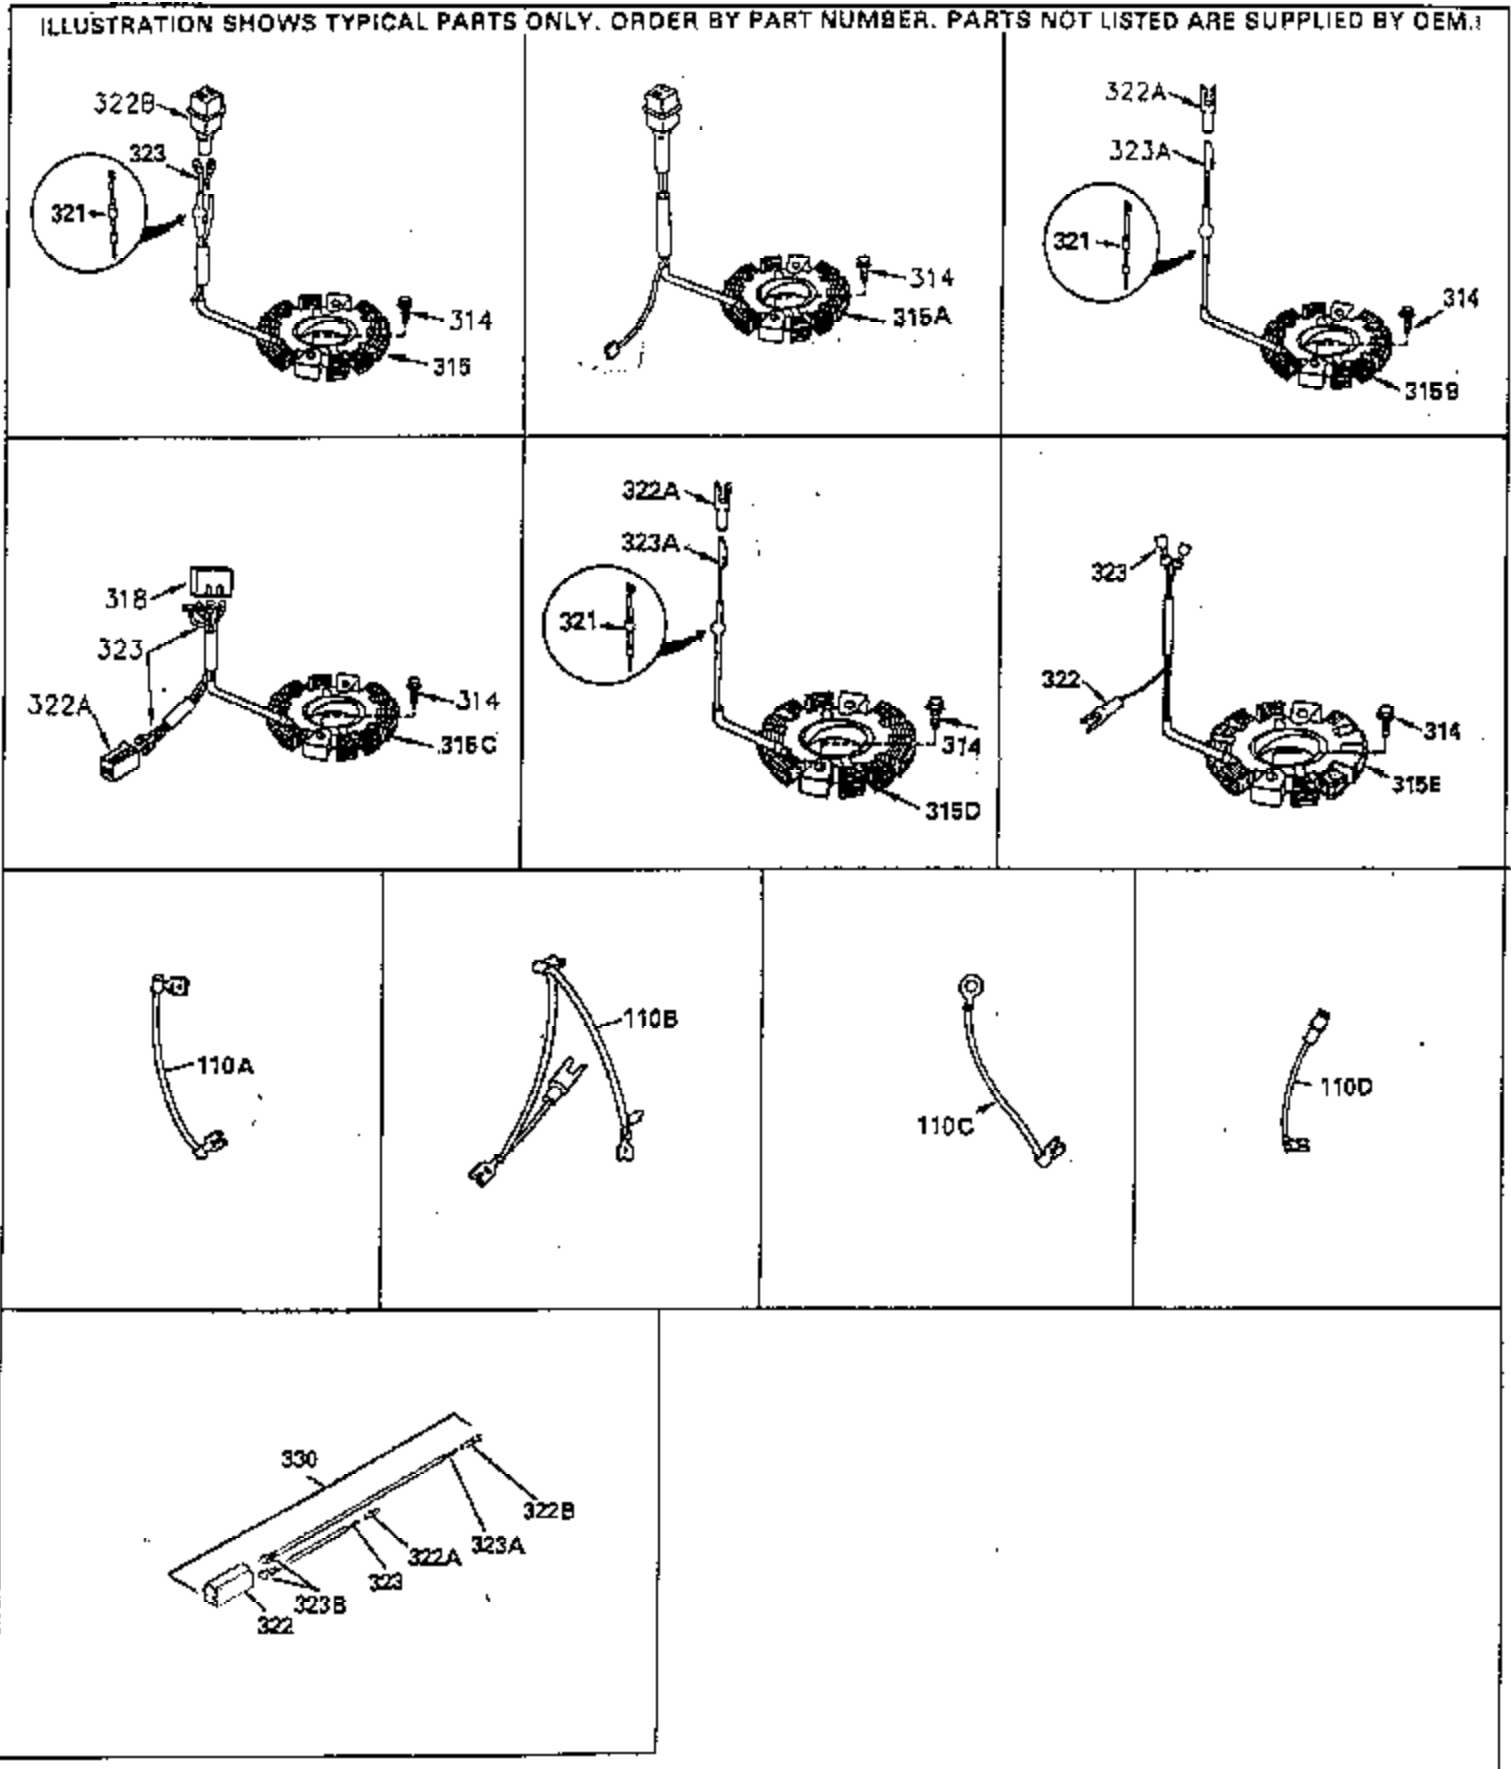

ILLUSTRATION SHOWS TYPICAL PARTS ONLY. ORDER BY PART NUMBER. PARTS NOT LISTED ARE SUPPLIED BY OEM.

Ref #	Part Number	Qty	Description
314	650873		Screw, 1/4-20 x 3/4"
315A	611113		Alt.Coil (3 Amp DC)(Incl.321,322 & 32 3)