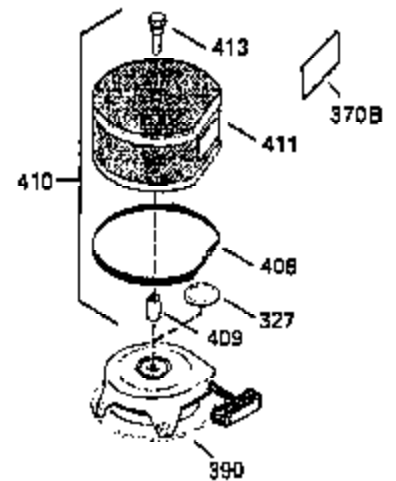

ILLUSTRATION SHOWS TYPICAL PARTS ONLY. ORDER BY PART NUMBER. PARTS NOT LISTED ARE SUPPLIED BY OEM.

OPTIONAL ELECTRIC STARTER MOTOR

OPTIONAL SPARK ARRESTOR

OPTIONAL DEBRIS SCREEN

Ref #	Part Number	Qty	Description
16	35520		Governor Lever
17	29916		Governor Lever Clamp
18	650548		Screw, 8-32 x 5/16"
19	35203		Extension Spring
28	30322		Lock Nut, 8-32
35	29826		Screw, 10-32 x 3/4"
36	29918		Lock Washer
37	29216		Lock Nut, 10-32
38	29642		Retaining Ring
60	35316A		Blower Housing Extension
65	650128		Screw, 10-24 x 1/2"
66	30063		Screw, Torx T-30 , 1/4-20 x 1/2"
172	28425		Valve Cover
173	35350		Breather Tube
174	650128		Screw, 10-24 x 1/2"
182	650517		Screw, 1/4-20 x 27/32"
186	35522		Governor Link
202	33802		Compression Spring
205	650777		Screw, 6-32 x 21/32"
207	35525		Throttle Link
210	27793		Conduit Clip
211	28942		Screw, 10-32 x 3/8"
216	35524		R.P.M. Adjusting Lever (Incl. 202, 205 & 206)
284	35428		Muffler Deflector
327	34113		Starter Plug
361	30063		Screw, Torx T-30, 1/4-20 x 1/2"
380	632490		Carburetor (Incl. 184) (Refer to Division 5, Section A, page A4-6 or Fiche 12, Grid F-5for breakdown)
390	590633		Rewind Starter (Refer to Division 5, Section C, page 30 or Fiche 12, Grid G-9 for breakdown)
395	35763		Electric Starter Motor (12 Volt) (Refer to Division 5, Section D, page 20 or Fiche 12, Grid G-13 for breakdown)
396	33329D		Electric Starter Motor (120 Volt)(opt ional) Engine requires a ring gear flywheel (611091 minimum) and the cylinder must have drilled and tapped startermounting bosses to add the electric starter.
414	35352		Spark Arrestor Screen (Incl.416)(Opti onal)
416	650760		Screw, 8-32 x 3/8" (Optional)

ILLUSTRATION SHOWS TYPICAL PARTS ONLY. ORDER BY PART NUMBER. PARTS NOT LISTED ARE SUPPLIED BY OEM.

Ref #	Part Number	Qty	Description
314	650873		Screw, 1/4-20 x 3/4"
315A	611113		Alt.Coil (3 Amp DC)(Incl.321,322 & 32 3)