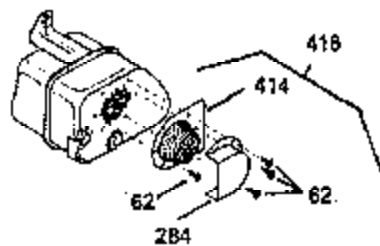

OPTIONAL SPARK ARRESTOR