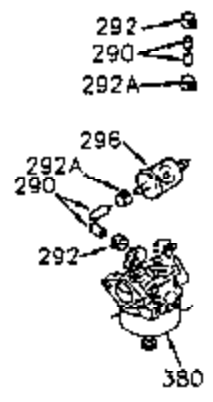

ILLUSTRATION SHOWS TYPICAL PARTS ONLY. ORDER BY PART NUMBER. PARTS NOT LISTED ARE SUPPLIED BY OEM. .

Ref #	Part Number	Qty	Description
245	35403		Air Cleaner Element (Incl. 234)
260B	35793		Blower Housing
262	29747B		Screw, 5/16-24 x 21/32"
286C	35411		Starter Screen
287			Pop Rivet (Can be purchased locally)
290	29774		Fuel Line (8 1/4" or 21cm)
292	26460		Fuel Line Clamp
296	34279B		Fuel Filter (Incl. 2 each of 292 & 29 2A)
308A	35437		Fill Tube Clip
327	34113		Starter Plug
370A	34686		Name Decal
380	632490		Carburetor (Incl. 184) (Refer to Division 5, Section A, page A4-6 or Fiche 12, Grid F-5for breakdown)