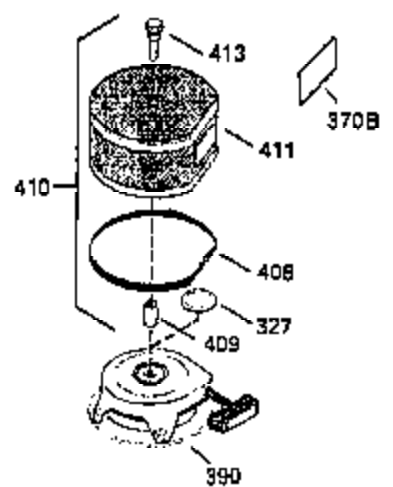

ILLUSTRATION SHOWS TYPICAL PARTS ONLY. ORDER BY PART NUMBER. PARTS NOT LISTED ARE SUPPLIED BY OEM.

OPTIONAL ELECTRIC STARTER MOTOR

OPTIONAL SPARK ARRESTOR

OPTIONAL DEBRIS SCREEN

Ref #	Part Number	Qty	Description
16	35520		Governor Lever
17	29916		Governor Lever Clamp
18	650548		Screw, 8-32 x 5/16"
19	35203		Extension Spring
28	30322		Lock Nut, 8-32
35	29826		Screw, 10-32 x 3/4"
36	29918		Lock Washer
37	29216		Lock Nut, 10-32
38	29642		Retaining Ring
60	35316A		Blower Housing Extension
62	650760		Screw, 8-32 x 3/8"
63	28545		Grommet
65	650128		Screw, 10-24 x 1/2"
66	30063		Screw, Torx T-30 , 1/4-20 x 1/2"
68	33356		Ground Terminal
172	28425		Valve Cover
173	35350		Breather Tube
174	650128		Screw, 10-24 x 1/2"
179	30593		Retainer Clip
182	650517		Screw, 1/4-20 x 27/32"
186	35522		Governor Link
186A	35523		Choke Link
202	33802		Compression Spring
205	650777		Screw, 6-32 x 21/32"
207	35525		Throttle Link
210	27793		Conduit Clip
211	28942		Screw, 10-32 x 3/8"
216	35572		R.P.M. Adjusting Lever (Incl. 202, 205 & 206)
266	650876		Screw, 5/16-18 x 1-1/4"
270	35292		Exhaust Manifold
271	35293		Locking Plate (Manifold)
276	35348		Locking Plate
277	650877		Screw, 5/16-18 x 4-1/2"
284	35428		Muffler Deflector
284A	650760		Screw, 8-32 x 3/8"
327	35392		Starter Plug
380	632490		Carburetor (Incl. 184) (Refer to Division 5, Section A, page A4-6 or Fiche 12, Grid F-5for breakdown)
390	590633		Rewind Starter (Refer to Division 5, Section C, page 30 or Fiche 12, Grid G-9 for breakdown)
396	33329D		Electric Starter Motor (120 Volt)(opt ional) Engine requires a ring gear flywheel (611091 minimum) and the cylinder must have drilled and tapped startermounting bosses to add the electric starter.
414	35352		Spark Arrestor Screen (Incl.416)(Opti onal)
416	650760		Screw, 8-32 x 3/8" (Optional)