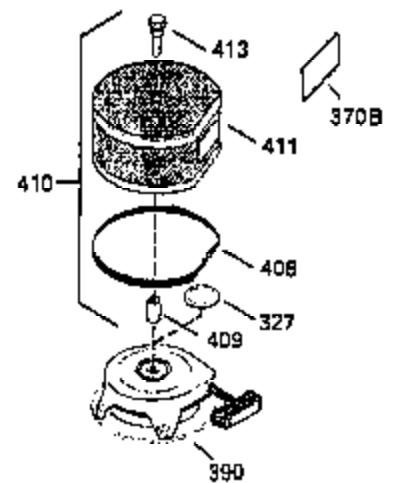

ILLUSTRATION SHOWS TYPICAL PARTS ONLY. ORDER BY PART NUMBER. PARTS NOT LISTED ARE SUPPLIED BY OEM.

OPTIONAL ELECTRIC STARTER MOTOR

OPTIONAL SPARK ARRESTOR

OPTIONAL DEBRIS SCREEN

Ref #	Part Number	Qty	Description
16	35520		Governor Lever
17	29916		Governor Lever Clamp
18	650548		Screw, 8-32 x 5/16"
19	35203		Extension Spring
28	30322		Lock Nut, 8-32
35	29826		Screw, 10-32 x 3/4"
36	29918		Lock Washer
37	29216		Lock Nut, 10-32
38	29642		Retaining Ring
60	35316A		Blower Housing Extension
62	650760		Screw, 8-32 x 3/8"
63	28545		Grommet
65	650128		Screw, 10-24 x 1/2"
66	30063		Screw, Torx T-30 , 1/4-20 x 1/2"
68	33356		Ground Terminal
172	28425		Valve Cover
173	35350		Breather Tube
174	650128		Screw, 10-24 x 1/2"
179	30593		Retainer Clip
182	650517		Screw, 1/4-20 x 27/32"
186A	35523		Choke Link
186	35522		Governor Link
202	33802		Compression Spring
205	650777		Screw, 6-32 x 21/32"
207	35525		Throttle Link
209A	30200		Screw, 10-24 x 9/16"
210	27793		Conduit Clip
211	28942		Screw, 10-32 x 3/8"
216	35524		R.P.M. Adjusting Lever (Incl. 202, 205 & 206)
284	35428		Muffler Deflector
327	34113		Starter Plug
361	30063		Screw, Torx T-30, 1/4-20 x 1/2"
380	632490		Carburetor (Incl. 184) (Refer to Division 5, Section A, page A4-6 or Fiche 12, Grid F-5for breakdown)
390	590633		Rewind Starter (Refer to Division 5, Section C, page 30 or Fiche 12, Grid G-9 for breakdown)
395	35763		Electric Starter Motor (12 Volt) (Refer to Division 5, Section D, page 20 or Fiche 12, Grid G-13 for breakdown)
396	33329D		Electric Starter Motor (120 Volt)(opt ional) Engine requires a ring gear flywheel (611091 minimum) and the cylinder must have drilled and tapped startermounting bosses to add the electric starter.
414	35352		Spark Arrestor Screen (Incl.416)(Opti onal)
416	650760		Screw, 8-32 x 3/8" (Optional)