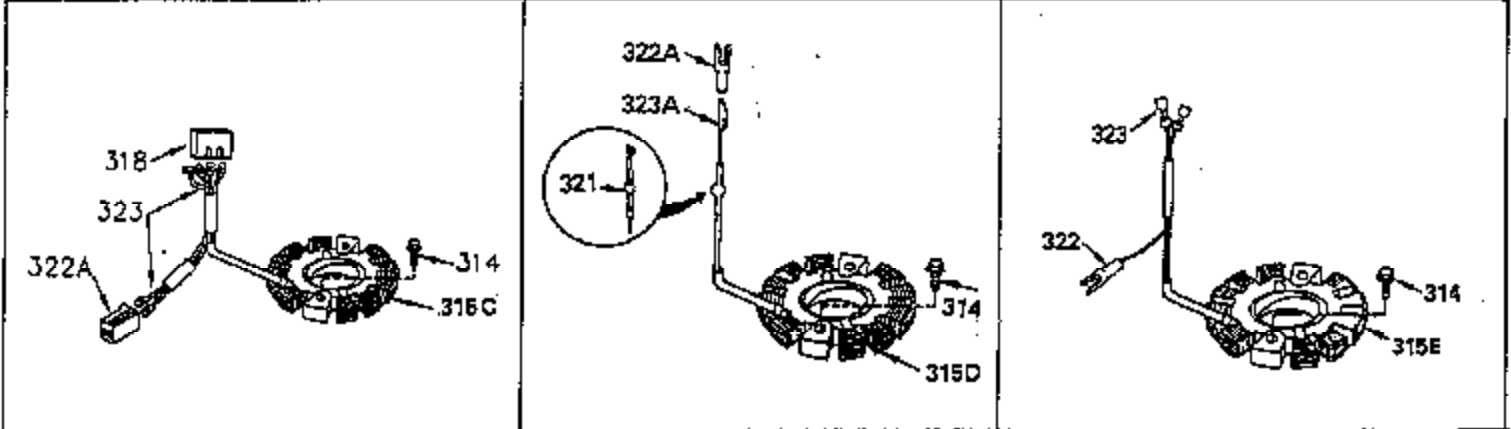

ILLUSTRATION SHOWS TYPICAL PARTS ONLY. ORDER BY PART NUMBER. PARTS NOT LISTED ARE SUPPLIED BY OEM.

Ref #	Part Number	Qty	Description
110C	35234		Ground Wire
314	650873		Screw, 1/4-20 x 3/4"
315	611104		Alt.Coil (3/5 Split) (Incl.321,322 & 323)
