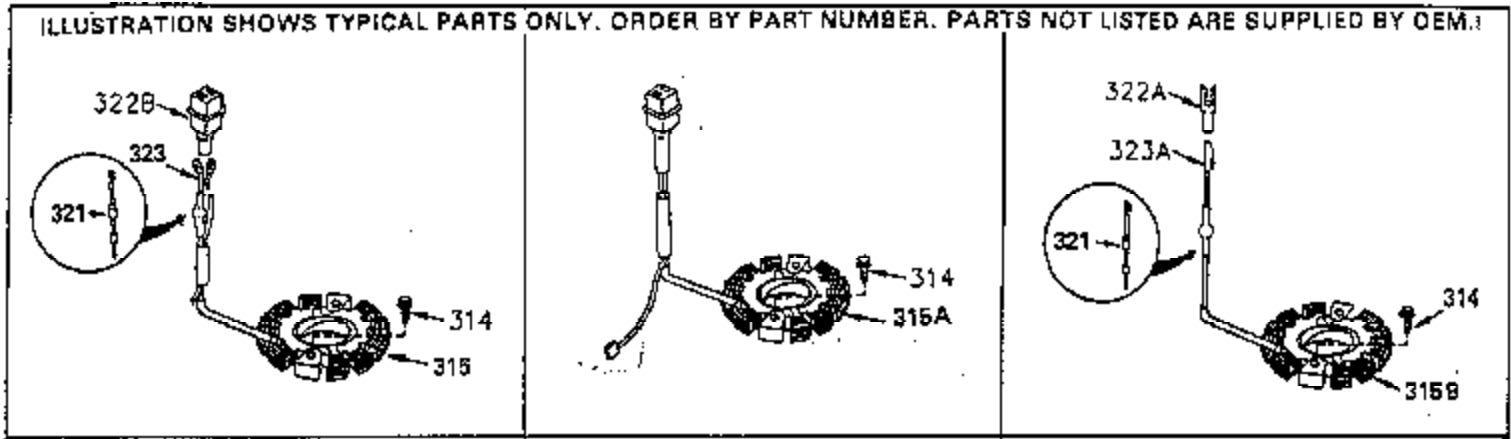

ILLUSTRATION SHOWS TYPICAL PARTS ONLY. ORDER BY PART NUMBER. PARTS NOT LISTED ARE SUPPLIED BY OEM.

Ref #	Part Number	Qty	Description
110C	35234		Ground Wire
314	650873		Screw, 1/4-20 x 3/4"
315	611104		Alt.Coil (3/5 Split) (Incl.321,322 & 323)