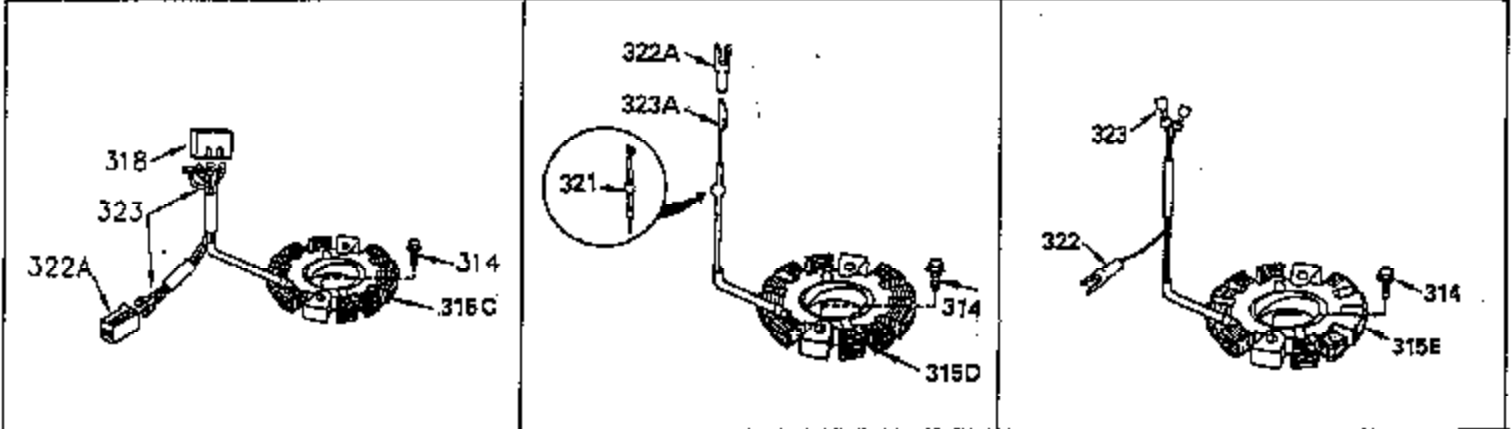

ILLUSTRATION SHOWS TYPICAL PARTS ONLY. ORDER BY PART NUMBER. PARTS NOT LISTED ARE SUPPLIED BY OEM.

Ref #	Part Number	Qty	Description
314	650873		Screw, 1/4-20 x 3/4"
315A	611113		Alt.Coil (3 Amp DC)(Incl.321,322 & 32 3)