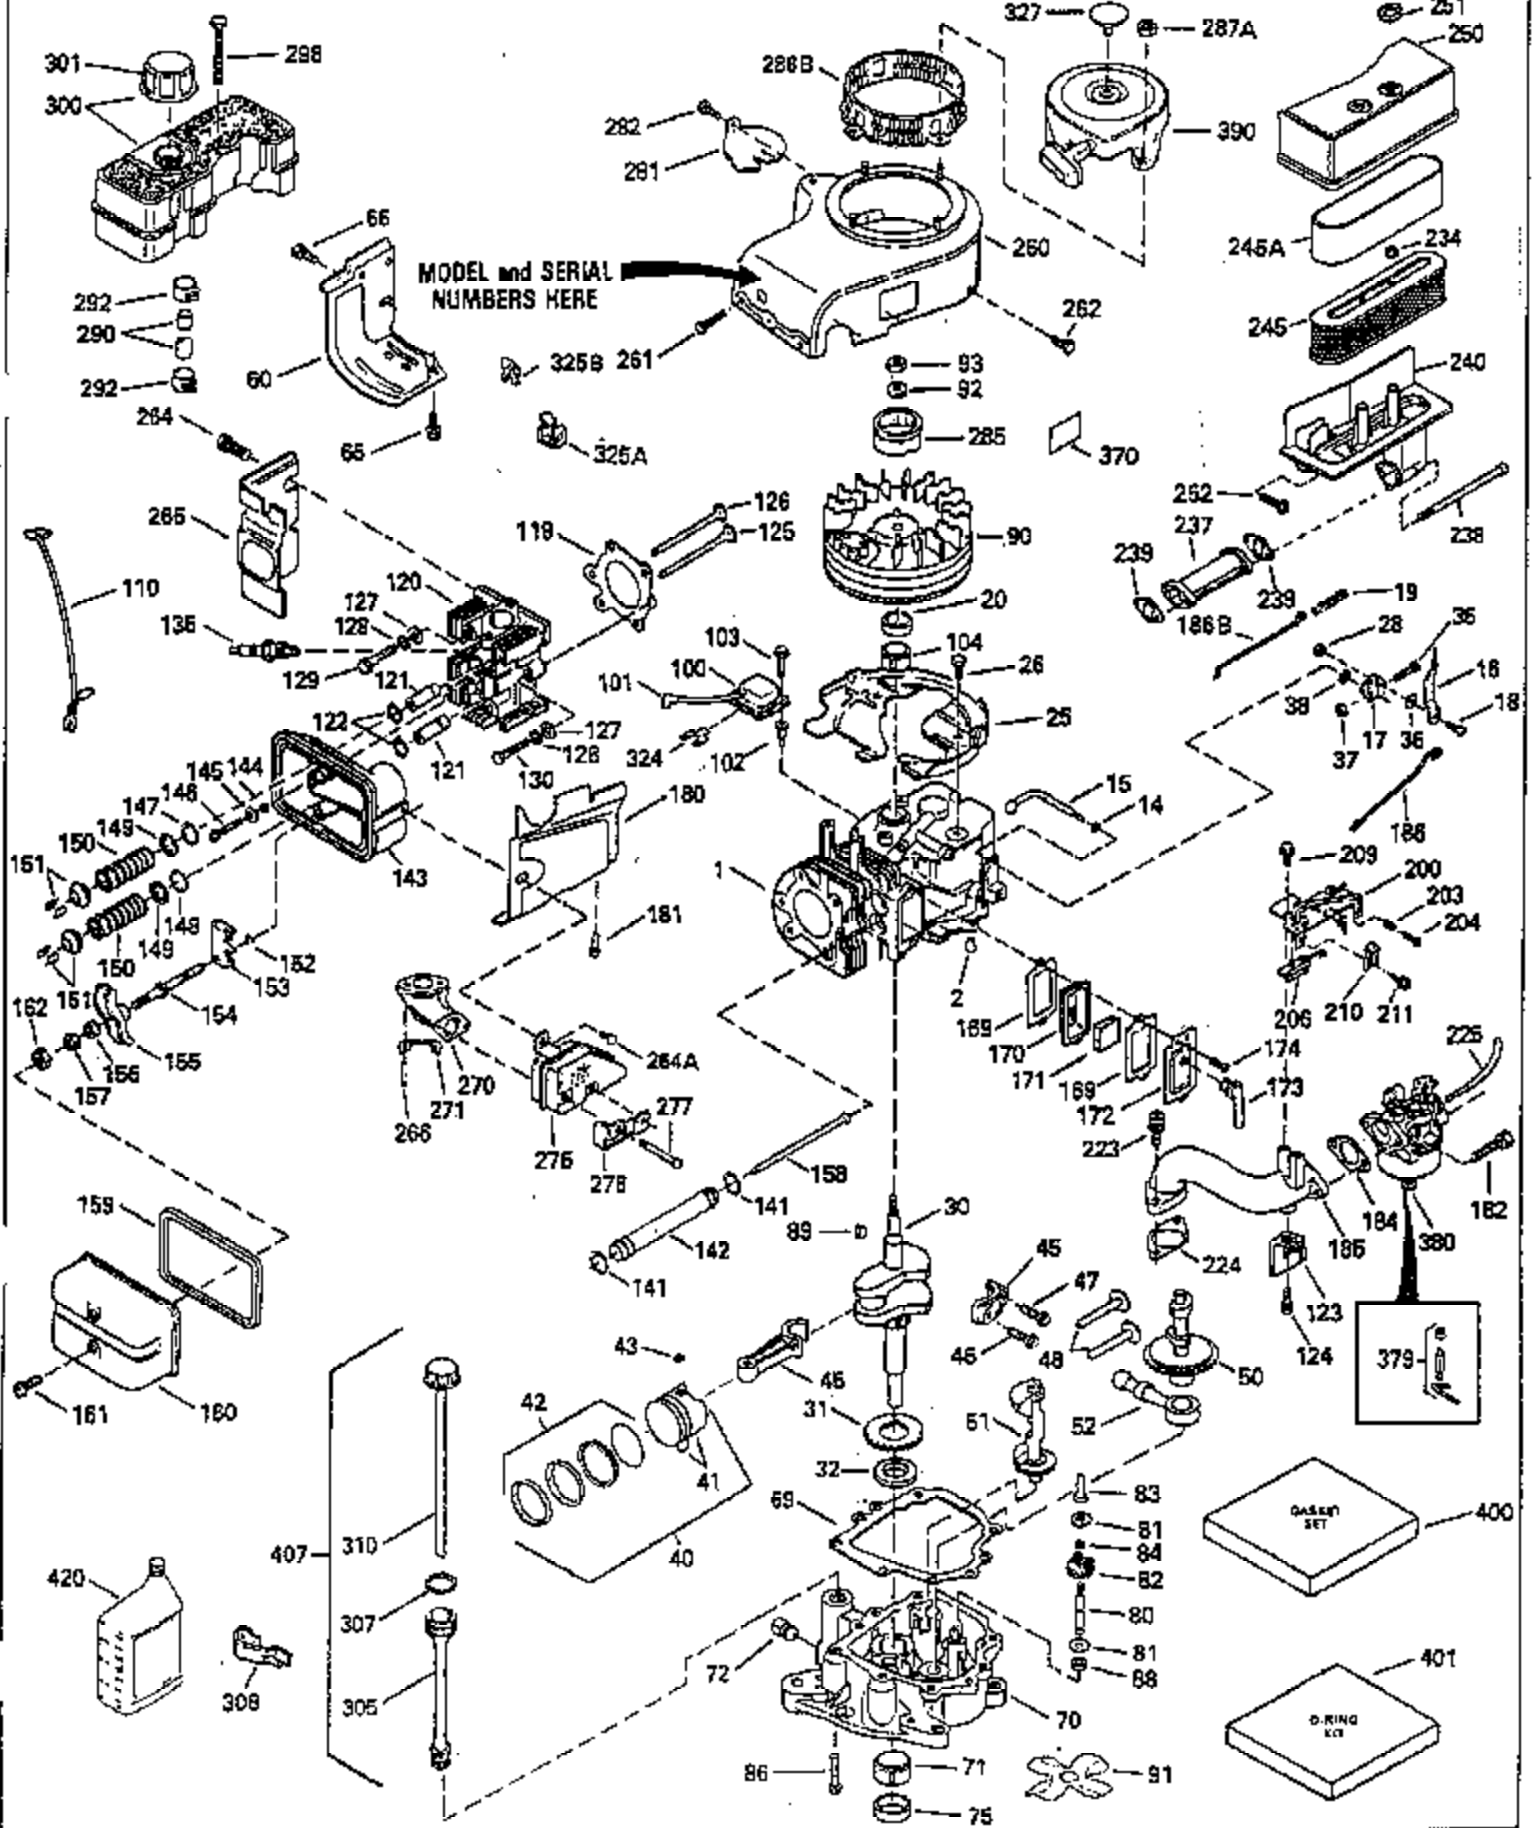

ILLUSTRATION SHOWS TYPICAL PARTS ONLY. ORDER BY PART NUMBER. PARTS NOT LISTED ARE SUPPLIED BY OEM.

Ref #	Part Number	Qty	Description
1	35323A		Cylinder (Incl. 2 & 20) (3-5/16" Bore)
2	27652		Dowel Pin
14	28277		Washer
15	35324		Governor Rod
16	35520		Governor Lever
17	29916		Governor Lever Clamp
18	650548		Screw, 8-32 x 5/16"
19	35203		Extension Spring
20	35319		Oil Seal
25	35326		Blower Housing Baffle
26	650561		Screw, 1/4-20 x 5/8"
28	30322		Lock Nut, 8-32
30	35336B		Crankshaft (Counterbalance)
31	35327		Counterbalance Gear
32	35653		Shim Washer (.015") (Use as required)
35	29826		Screw, 10-32 x 3/4"
36	29918		Lock Washer
37	29216		Lock Nut, 10-32
38	29642		Retaining Ring
40	35339A		Piston, Pin & Ring Set (Std.) (3-5/16 ")
40	35340A		Piston, Pin & Ring Set (.010" OS)
40	35341A		Piston, Pin & Ring Set (.020" OS)
41	35329		Piston & Pin Assy. (Std.) (Incl. No. 43)
41	35430		Piston & Pin Assy. (.010" OS) (Incl. 43)
41	35431		Piston & Pin Assy. (.020" OS) (Incl. 43)
42	34866A		Ring Set (Std.)
42	34867A		Ring Set (.010" OS)
42	34868A		Ring Set (.020" OS)
43	31919		Piston Pin Retaining Ring
45	35330A		Connecting Rod Ass'y. (Incl. 46 & 47)
46	650908		Connecting Rod Bolt
47	650882		Connecting Rod Bolt
48	35313		Valve Lifter
50	35314		Camshaft (MCR)
51	35315A		Counterbalance Weight
52	31356		Oil Pump
60	35316A		Blower Housing Extension
65	650128		Screw, 10-24 x 1/2"
66	30063		Screw, Torx T-30 , 1/4-20 x 1/2"
69	35317		* Mounting Flange Gasket
70	35711A		Mounting Flange (Incl. 72, 75 & 80)
72	31927		Oil Drain Plug
75	35319		Oil Seal
80	35712		Governor Shaft
81	35479		Washer, Flat
82	35321		Governor Gear Ass'y. (Incl. 81)
83	35322		Governor Spool
84	29193		Retaining Ring
86	650833		Screw, 1/4-20 x 1-3/16"
88	31707A		Spacer (Incl. 81)
89	32589		Flywheel Key
90	611093		Flywheel (3 amp w/ring gear)
92	650880		Lock Washer
93	650881		Flywheel Nut
100	35135		Solid State Ignition
101	610118		Spark Plug Cover
102	650872		Solid State Mounting Stud
103	650814		Screw, Torx T-15, 10-24 x 1"