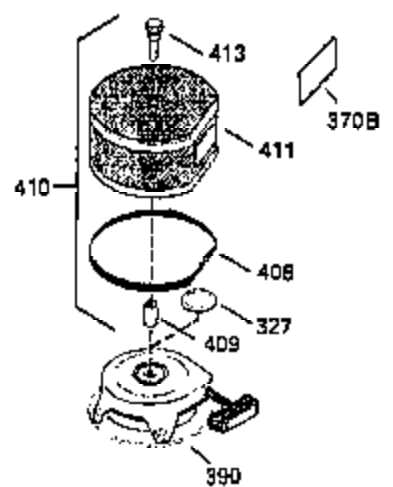

ILLUSTRATION SHOWS TYPICAL PARTS ONLY. ORDER BY PART NUMBER. PARTS NOT LISTED ARE SUPPLIED BY OEM.

OPTIONAL ELECTRIC STARTER MOTOR

OPTIONAL SPARK ARRESTOR

OPTIONAL DEBRIS SCREEN

Ref #	Part Number	Qty	Description
16	35520		Governor Lever
17	29916		Governor Lever Clamp
18	650548		Screw, 8-32 x 5/16"
19	35203		Extension Spring
28	30322		Lock Nut, 8-32
35	29826		Screw, 10-32 x 3/4"
36	29918		Lock Washer
37	29216		Lock Nut, 10-32
38	29642		Retaining Ring
60	35316A		Blower Housing Extension
65	650128		Screw, 10-24 x 1/2"
66	30063		Screw, Torx T-30 , 1/4-20 x 1/2"
172	28425		Valve Cover
173	35350		Breather Tube
174	650128		Screw, 10-24 x 1/2"
182	650517		Screw, 1/4-20 x 27/32"
186	35522		Governor Link
186A	35523		Choke Link
202	33802		Compression Spring
205	650777		Screw, 6-32 x 21/32"
207	35525		Throttle Link
210	27793		Conduit Clip
211	28942		Screw, 10-32 x 3/8"
216	35524		R.P.M. Adjusting Lever (Incl. 202, 205 & 206)
266	650876		Screw, 5/16-18 x 1-1/4"
270	35292		Exhaust Manifold
271	35293		Locking Plate (Manifold)
276	35348		Locking Plate
277	650877		Screw, 5/16-18 x 4-1/2"
284A	650760		Screw, 8-32 x 3/8"
284	35428		Muffler Deflector
327	34113		Starter Plug
361	30063		Screw, Torx T-30, 1/4-20 x 1/2"
380	632490		Carburetor (Incl. 184) (Refer to Division 5, Section A, page A4-6 or Fiche 12, Grid F-5for breakdown)
390	590633		Rewind Starter (Refer to Division 5, Section C, page 30 or Fiche 12, Grid G-9 for breakdown)
395	35763		Electric Starter Motor (12 Volt) (Refer to Division 5, Section D, page 20 or Fiche 12, Grid G-13 for breakdown)
396	33329D		Electric Starter Motor (120 Volt)(opt ional) Engine requires a ring gear flywheel (611091 minimum) and the cylinder must have drilled and tapped startermounting bosses to add the electric starter.
414	35352		Spark Arrestor Screen (Incl.416)(Opti onal)
416	650760		Screw, 8-32 x 3/8" (Optional)