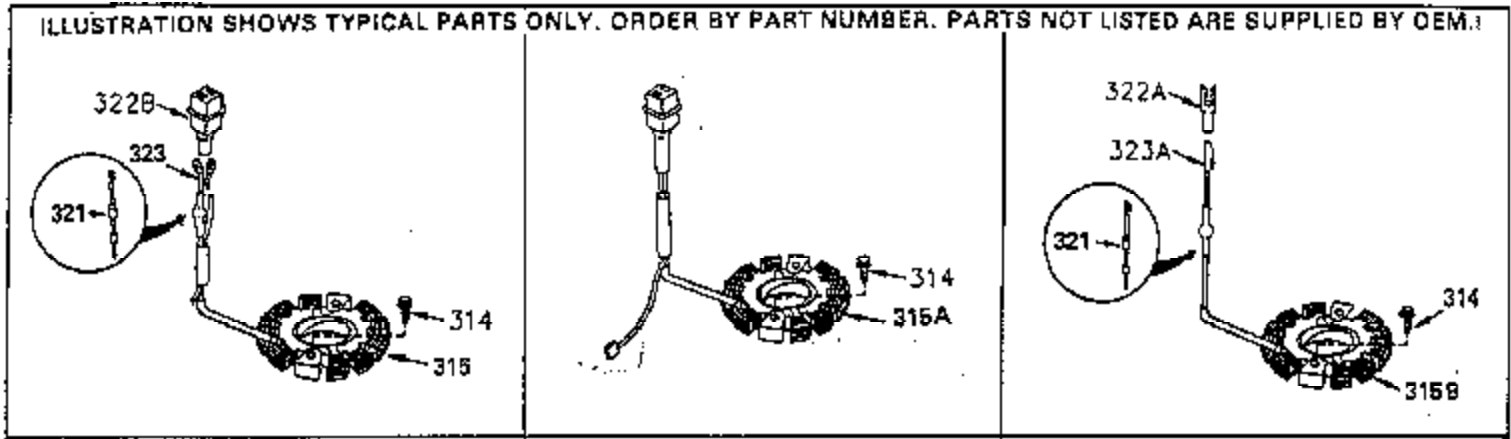

ILLUSTRATION SHOWS TYPICAL PARTS ONLY. ORDER BY PART NUMBER. PARTS NOT LISTED ARE SUPPLIED BY OEM.

Ref #	Part Number	Qty	Description
314	650873		Screw, 1/4-20 x 3/4"
315A	611113		Alt.Coil (3 Amp DC)(Incl.321,322 & 32 3)