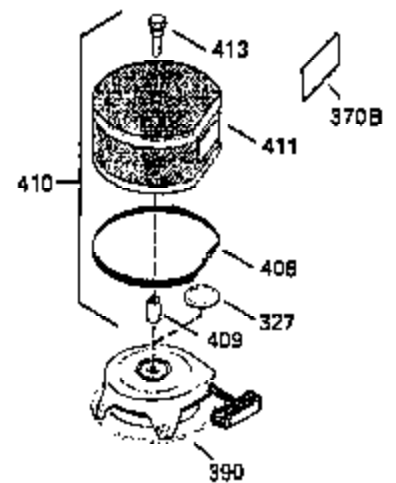

ILLUSTRATION SHOWS TYPICAL PARTS ONLY. ORDER BY PART NUMBER. PARTS NOT LISTED ARE SUPPLIED BY OEM.

OPTIONAL ELECTRIC STARTER MOTOR

OPTIONAL SPARK ARRESTOR

OPTIONAL DEBRIS SCREEN

Ref #	Part Number	Qty	Description
16	35520		Governor Lever
17	29916		Governor Lever Clamp
18	650548		Screw, 8-32 x 5/16"
19	35203		Extension Spring
28	30322		Lock Nut, 8-32
35	29826		Screw, 10-32 x 3/4"
36	29918		Lock Washer
37	29216		Lock Nut, 10-32
38	29642		Retaining Ring
60	35316A		Blower Housing Extension
62	650760		Screw, 8-32 x 3/8"
63	28545		Grommet
65	650128		Screw, 10-24 x 1/2"
66	30063		Screw, Torx T-30 , 1/4-20 x 1/2"
68	33356		Ground Terminal
172	28425		Valve Cover
173	35350		Breather Tube
174	650128		Screw, 10-24 x 1/2"
182	650517		Screw, 1/4-20 x 27/32"
186	35522		Governor Link
209A	30200		Screw, 10-24 x 9/16"
210	27793		Conduit Clip
211	28942		Screw, 10-32 x 3/8"
266	650876		Screw, 5/16-18 x 1-1/4"
270	35292		Exhaust Manifold
271	35293		Locking Plate (Manifold)
276	35348		Locking Plate
277	650877		Screw, 5/16-18 x 4-1/2"
284	35428		Muffler Deflector
284A	650760		Screw, 8-32 x 3/8"
327	34113		Starter Plug
361	30063		Screw, Torx T-30, 1/4-20 x 1/2"
380	632498		Carburetor (Incl. 184) (Refer to Division 5, Section A, page A4-2 or Fiche 12, Grid F-1for breakdown)
390	590633		Rewind Starter (Refer to Division 5, Section C, page 30 or Fiche 12, Grid G-9 for breakdown)
395	35763		Electric Starter Motor (12 Volt) (Refer to Division 5, Section D, page 20 or Fiche 12, Grid G-13 for breakdown)
396	33329D		Electric Starter Motor (120 Volt)(opt ional) Engine requires a ring gear flywheel (611091 minimum) and the cylinder must have drilled and tapped startermounting bosses to add the electric starter.
414	35352		Spark Arrestor Screen (Incl.416)(Opti onal)
416	650760		Screw, 8-32 x 3/8" (Optional)