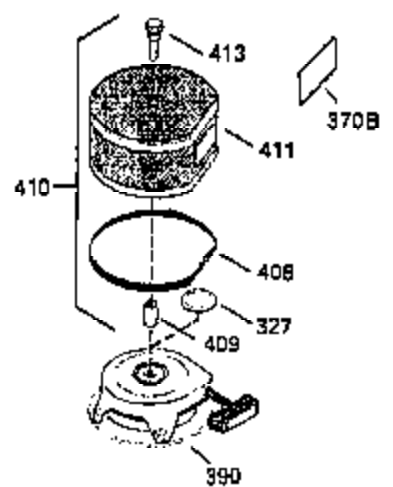

ILLUSTRATION SHOWS TYPICAL PARTS ONLY. ORDER BY PART NUMBER. PARTS NOT LISTED ARE SUPPLIED BY OEM.

OPTIONAL ELECTRIC STARTER MOTOR

OPTIONAL SPARK ARRESTOR

OPTIONAL DEBRIS SCREEN

Ref #	Part Number	Qty	Description
16	35520		Governor Lever
17	29916		Governor Lever Clamp
18	650548		Screw, 8-32 x 5/16"
19	35203		Extension Spring
28	30322		Lock Nut, 8-32
35	29826		Screw, 10-32 x 3/4"
36	29918		Lock Washer
37	29216		Lock Nut, 10-32
38	29642		Retaining Ring
60	35316A		Blower Housing Extension
62	650760		Screw, 8-32 x 3/8"
63	28545		Grommet
65	650128		Screw, 10-24 x 1/2"
66	30063		Screw, Torx T-30 , 1/4-20 x 1/2"
68	33356		Ground Terminal
172	28425		Valve Cover
173	35350		Breather Tube
174	650128		Screw, 10-24 x 1/2"
182	650517		Screw, 1/4-20 x 27/32"
186	35522		Governor Link
209A	30200		Screw, 10-24 x 9/16"
210	27793		Conduit Clip
211	28942		Screw, 10-32 x 3/8"
266	650876		Screw, 5/16-18 x 1-1/4"
270	35292		Exhaust Manifold
271	35293		Locking Plate (Manifold)
276	35348		Locking Plate
277	650877		Screw, 5/16-18 x 4-1/2"
284	35428		Muffler Deflector
327	34113		Starter Plug
380	632507		Carburetor (Incl. 184) (Refer to Division 5, Section A, page A4-2 or Fiche 12, Grid F-3for breakdown)
390	590633		Rewind Starter (Refer to Division 5, Section C, page 30 or Fiche 12, Grid G-9 for breakdown)
396	33329D		Electric Starter Motor (120 Volt)(opt ional) Engine requires a ring gear flywheel (611091 minimum) and the cylinder must have drilled and tapped startermounting bosses to add the electric starter.
414	35352		Spark Arrestor Screen (Incl.416)(Opti onal)
416	650760		Screw, 8-32 x 3/8" (Optional)

ILLUSTRATION SHOWS TYPICAL PARTS ONLY. ORDER BY PART NUMBER. PARTS NOT LISTED ARE SUPPLIED BY OEM.

Ref #	Part Number	Qty	Description
110A	35183		Ground Wire
314	650873		Screw, 1/4-20 x 3/4"
315D	611116		Alt.Coil (3 amp D.C.)(Incl.321,322 & 323)
321	611161		Diode
322	611117		Connector Body
323	611118		Terminal