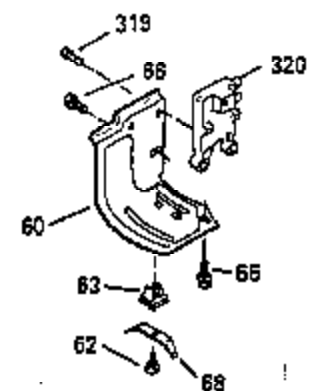

ILLUSTRATION SHOWS TYPICAL PARTS ONLY. ORDER BY PART NUMBER. PARTS NOT LISTED ARE SUPPLIED BY OEM.