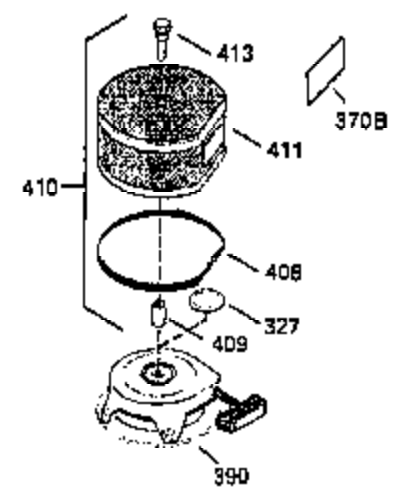

ILLUSTRATION SHOWS TYPICAL PARTS ONLY. ORDER BY PART NUMBER. PARTS NOT LISTED ARE SUPPLIED BY OEM.

**OPTIONAL ELECTRIC STARTER MOTOR**

**OPTIONAL SPARK ARRESTOR**

**OPTIONAL DEBRIS SCREEN**

Ref #	Part Number	Qty	Description
16	35520		Governor Lever
17	29916		Governor Lever Clamp
18	650548		Screw, 8-32 x 5/16"
19	35203		Extension Spring
28	30322		Lock Nut, 8-32
35	29826		Screw, 10-32 x 3/4"
36	29918		Lock Washer
37	29216		Lock Nut, 10-32
38	29642		Retaining Ring
60	35316A		Blower Housing Extension
62	650760		Screw, 8-32 x 3/8"
63	28545		Grommet
65	650128		Screw, 10-24 x 1/2"
66	30063		Screw, Torx T-30 , 1/4-20 x 1/2"
68	33356		Ground Terminal
172	28425		Valve Cover
173	35350		Breather Tube
174	650128		Screw, 10-24 x 1/2"
182	650517		Screw, 1/4-20 x 27/32"
186	35522		Governor Link
209A	30200		Screw, 10-24 x 9/16"
210	27793		Conduit Clip
211	28942		Screw, 10-32 x 3/8"
266	650876		Screw, 5/16-18 x 1-1/4"
270	35292		Exhaust Manifold
271	35293		Locking Plate (Manifold)
276	35348		Locking Plate
277	650877		Screw, 5/16-18 x 4-1/2"
284	35428		Muffler Deflector
380	632507		Carburetor (Incl. 184) (Refer to Division 5, Section A, page A4-2 or Fiche 12, Grid F-3for breakdown)
390	590633		Rewind Starter (Refer to Division 5, Section C, page 30 or Fiche 12, Grid G-9 for breakdown)
396	33329D		Electric Starter Motor (120 Volt)(opt ional) Engine requires a ring gear flywheel (611091 minimum) and the cylinder must have drilled and tapped startermounting bosses to add the electric starter.
414	35352		Spark Arrestor Screen (Incl.416)(Opti onal)
416	650760		Screw, 8-32 x 3/8" (Optional)

ILLUSTRATION SHOWS TYPICAL PARTS ONLY. ORDER BY PART NUMBER. PARTS NOT LISTED ARE SUPPLIED BY OEM.

Ref #	Part Number	Qty	Description
110A	35183		Ground Wire
314	650873		Screw, 1/4-20 x 3/4"
315D	611116		Alt.Coil (3 amp D.C.)(Incl.321,322 & 323)
321	611161		Diode
322	611117		Connector Body
323	611118		Terminal