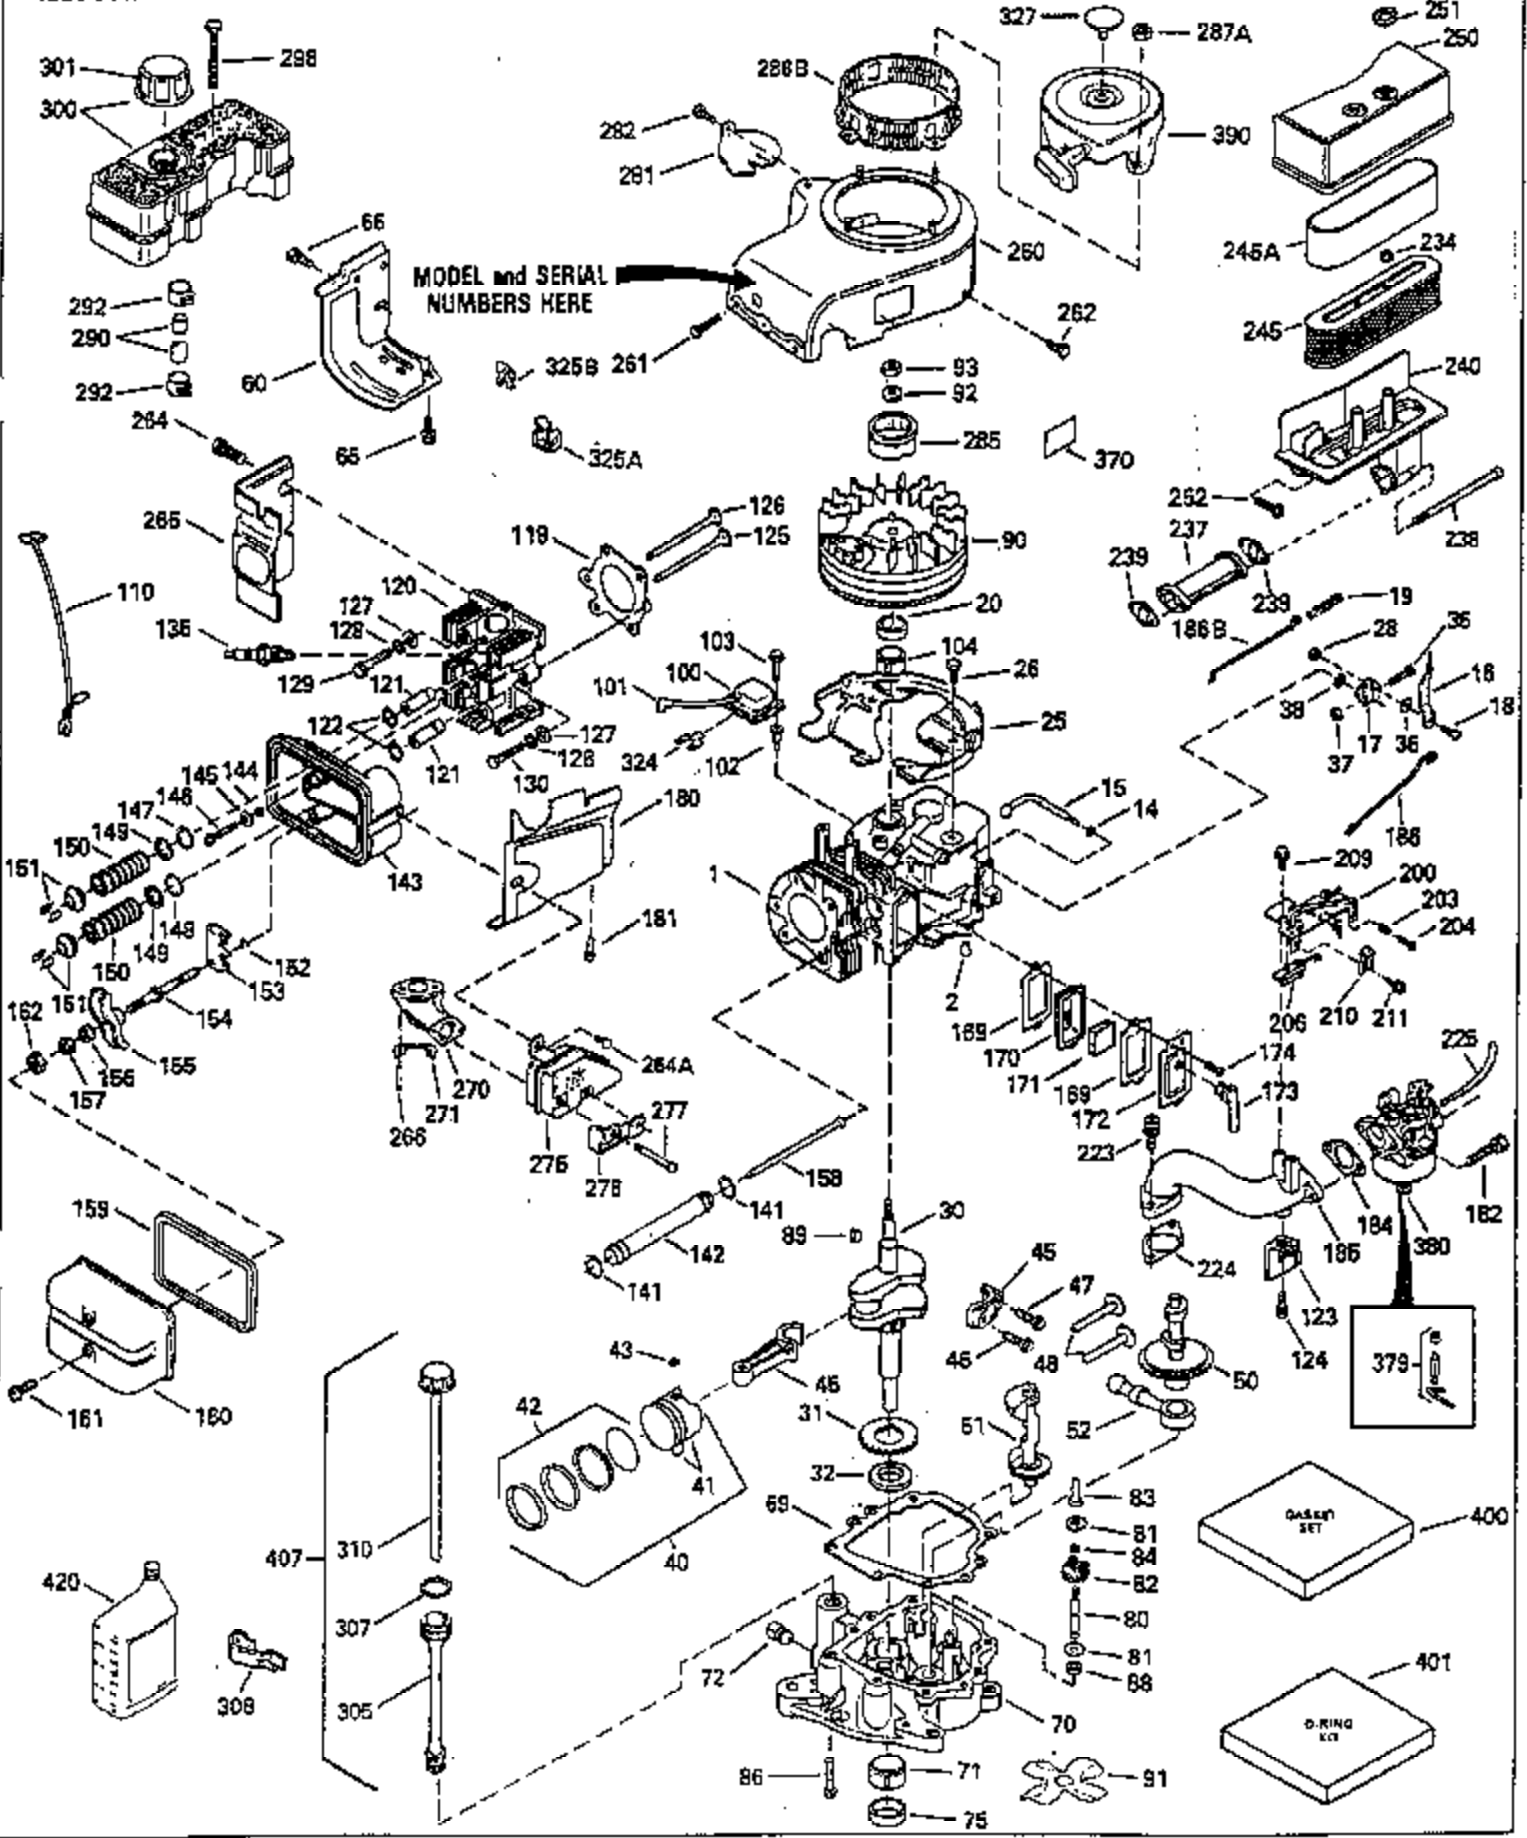

ILLUSTRATION SHOWS TYPICAL PARTS ONLY. ORDER BY PART NUMBER. PARTS NOT LISTED ARE SUPPLIED BY OEM.

Ref #	Part Number	Qty	Description
1	35323A		Cylinder (Incl. 2 & 20) (3-5/16" Bore )
2	27652		Dowel Pin
14	28277		Washer
15	35324		Governor Rod
16	35520		Governor Lever
17	29916		Governor Lever Clamp
18	650548		Screw, 8-32 x 5/16"
19	35203		Extension Spring
20	35319		Oil Seal
25	35326		Blower Housing Baffle
26	650561		Screw, 1/4-20 x 5/8"
28	30322		Lock Nut, 8-32
30	35336B		Crankshaft (Counterbalance)
31	35327		Counterbalance Gear
32	35653		Shim Washer (.015") (Use as required)
35	29826		Screw, 10-32 x 3/4"
36	29918		Lock Washer
37	29216		Lock Nut, 10-32
38	29642		Retaining Ring
40	35776		Piston, Pin & Ring Set (Std.)
40	35777		Piston, Pin & Ring Set (.010" OS)
40	35778		Piston, Pin & Ring Set (.020" OS)
41	35773		Piston & Pin Ass'y. (Std.) (Incl. 43)
41	35774		Piston & Pin Ass'y. (.010" OS) (Incl. 43)
41	35775		Piston & Pin Ass'y. (.020" OS) (Incl. 43)
42	35779		Ring Set (Std.)
42	35780		Ring Set (.010" O.S.)
42	35781		Ring Set (.020" O.S.)
43	35772		Piston Pin Retaining Ring
45	35330A		Connecting Rod Ass'y. (Incl. 46 & 47)
46	650908		Connecting Rod Bolt
47	650882		Connecting Rod Bolt
48	35313		Valve Lifter
50	35314		Camshaft (MCR)
51	35315A		Counterbalance Weight
52	31356		Oil Pump
60	35316A		Blower Housing Extension
65	650128		Screw, 10-24 x 1/2"
66	30063		Screw, Torx T-30 , 1/4-20 x 1/2"
69	35317		* Mounting Flange Gasket
70	35711A		Mounting Flange (Incl. 72, 75 & 80)
72	31927		Oil Drain Plug
75	35319		Oil Seal
80	35712		Governor Shaft
81	35479		Washer, Flat
82	35321		Governor Gear Ass'y. (Incl. 81)
83	35322		Governor Spool
84	29193		Retaining Ring
86	650833		Screw, 1/4-20 x 1-3/16"
88	31707A		Spacer (Incl. 81)
89	32589		Flywheel Key
90	611093		Flywheel (3 amp w/ring gear)
92	650880		Lock Washer
93	650881		Flywheel Nut
100	35135		Solid State Ignition
101	610118		Spark Plug Cover
102	650872		Solid State Mounting Stud
103	650814		Screw, Torx T-15, 10-24 x 1"