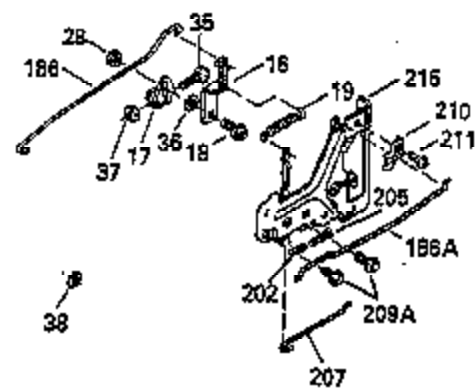

ILLUSTRATION SHOWS TYPICAL PARTS ONLY. ORDER BY PART NUMBER. PARTS NOT LISTED ARE SUPPLIED BY OEM.