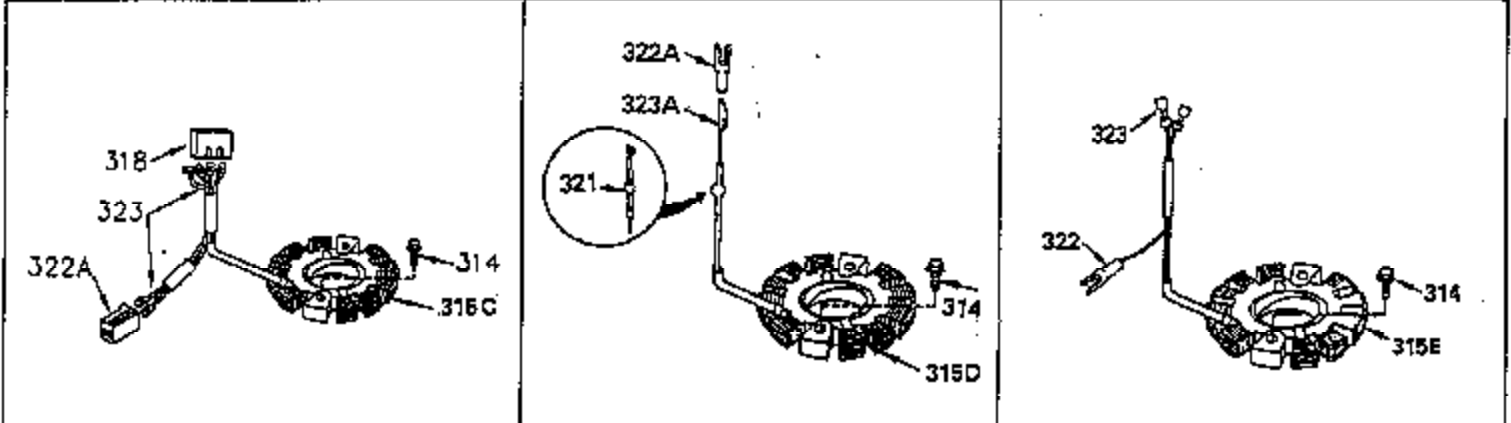

ILLUSTRATION SHOWS TYPICAL PARTS ONLY. ORDER BY PART NUMBER. PARTS NOT LISTED ARE SUPPLIED BY OEM.

**OPTIONAL ELECTRIC STARTER MOTOR**

**OPTIONAL SPARK ARRESTOR**

**OPTIONAL DEBRIS SCREEN**

Ref #	Part Number	Qty	Description
16	35520		Governor Lever
17	29916		Governor Lever Clamp
18	650548		Screw, 8-32 x 5/16"
19	35203		Extension Spring
28	30322		Lock Nut, 8-32
35	29826		Screw, 10-32 x 3/4"
36	29918		Lock Washer
37	29216		Lock Nut, 10-32
38	29642		Retaining Ring
60	35316A		Blower Housing Extension
62	650760		Screw, 8-32 x 3/8"
63	28545		Grommet
65	650128		Screw, 10-24 x 1/2"
66	30063		Screw, Torx T-30 , 1/4-20 x 1/2"
68	33356		Ground Terminal
172	28425		Valve Cover
173	35350		Breather Tube
174	650128		Screw, 10-24 x 1/2"
182	650517		Screw, 1/4-20 x 27/32"
186	35522		Governor Link
209A	30200		Screw, 10-24 x 9/16"
210	27793		Conduit Clip
211	28942		Screw, 10-32 x 3/8"
266	650876		Screw, 5/16-18 x 1-1/4"
270	35292		Exhaust Manifold
271	35293		Locking Plate (Manifold)
276	35348		Locking Plate
277	650877		Screw, 5/16-18 x 4-1/2"
284	35428		Muffler Deflector
380	632507		Carburetor (Incl. 184) (Refer to Division 5, Section A, page A4-2 or Fiche 12, Grid F-3for breakdown)
390	590633		Rewind Starter (Refer to Division 5, Section C, page 30 or Fiche 12, Grid G-9 for breakdown)
396	33329D		Electric Starter Motor (120 Volt)(opt ional) Engine requires a ring gear flywheel (611091 minimum) and the cylinder must have drilled and tapped startermounting bosses to add the electric starter.
414	35352		Spark Arrestor Screen (Incl.416)(Opti onal)
416	650760		Screw, 8-32 x 3/8" (Optional)

ILLUSTRATION SHOWS TYPICAL PARTS ONLY. ORDER BY PART NUMBER. PARTS NOT LISTED ARE SUPPLIED BY OEM.

Ref #	Part Number	Qty	Description
110A	35183		Ground Wire
314	650873		Screw, 1/4-20 x 3/4"
315D	611116		Alt.Coil (3 amp D.C.)(Incl.321,322 & 323)
321	611161		Diode
322	611117		Connector Body
323	611118		Terminal