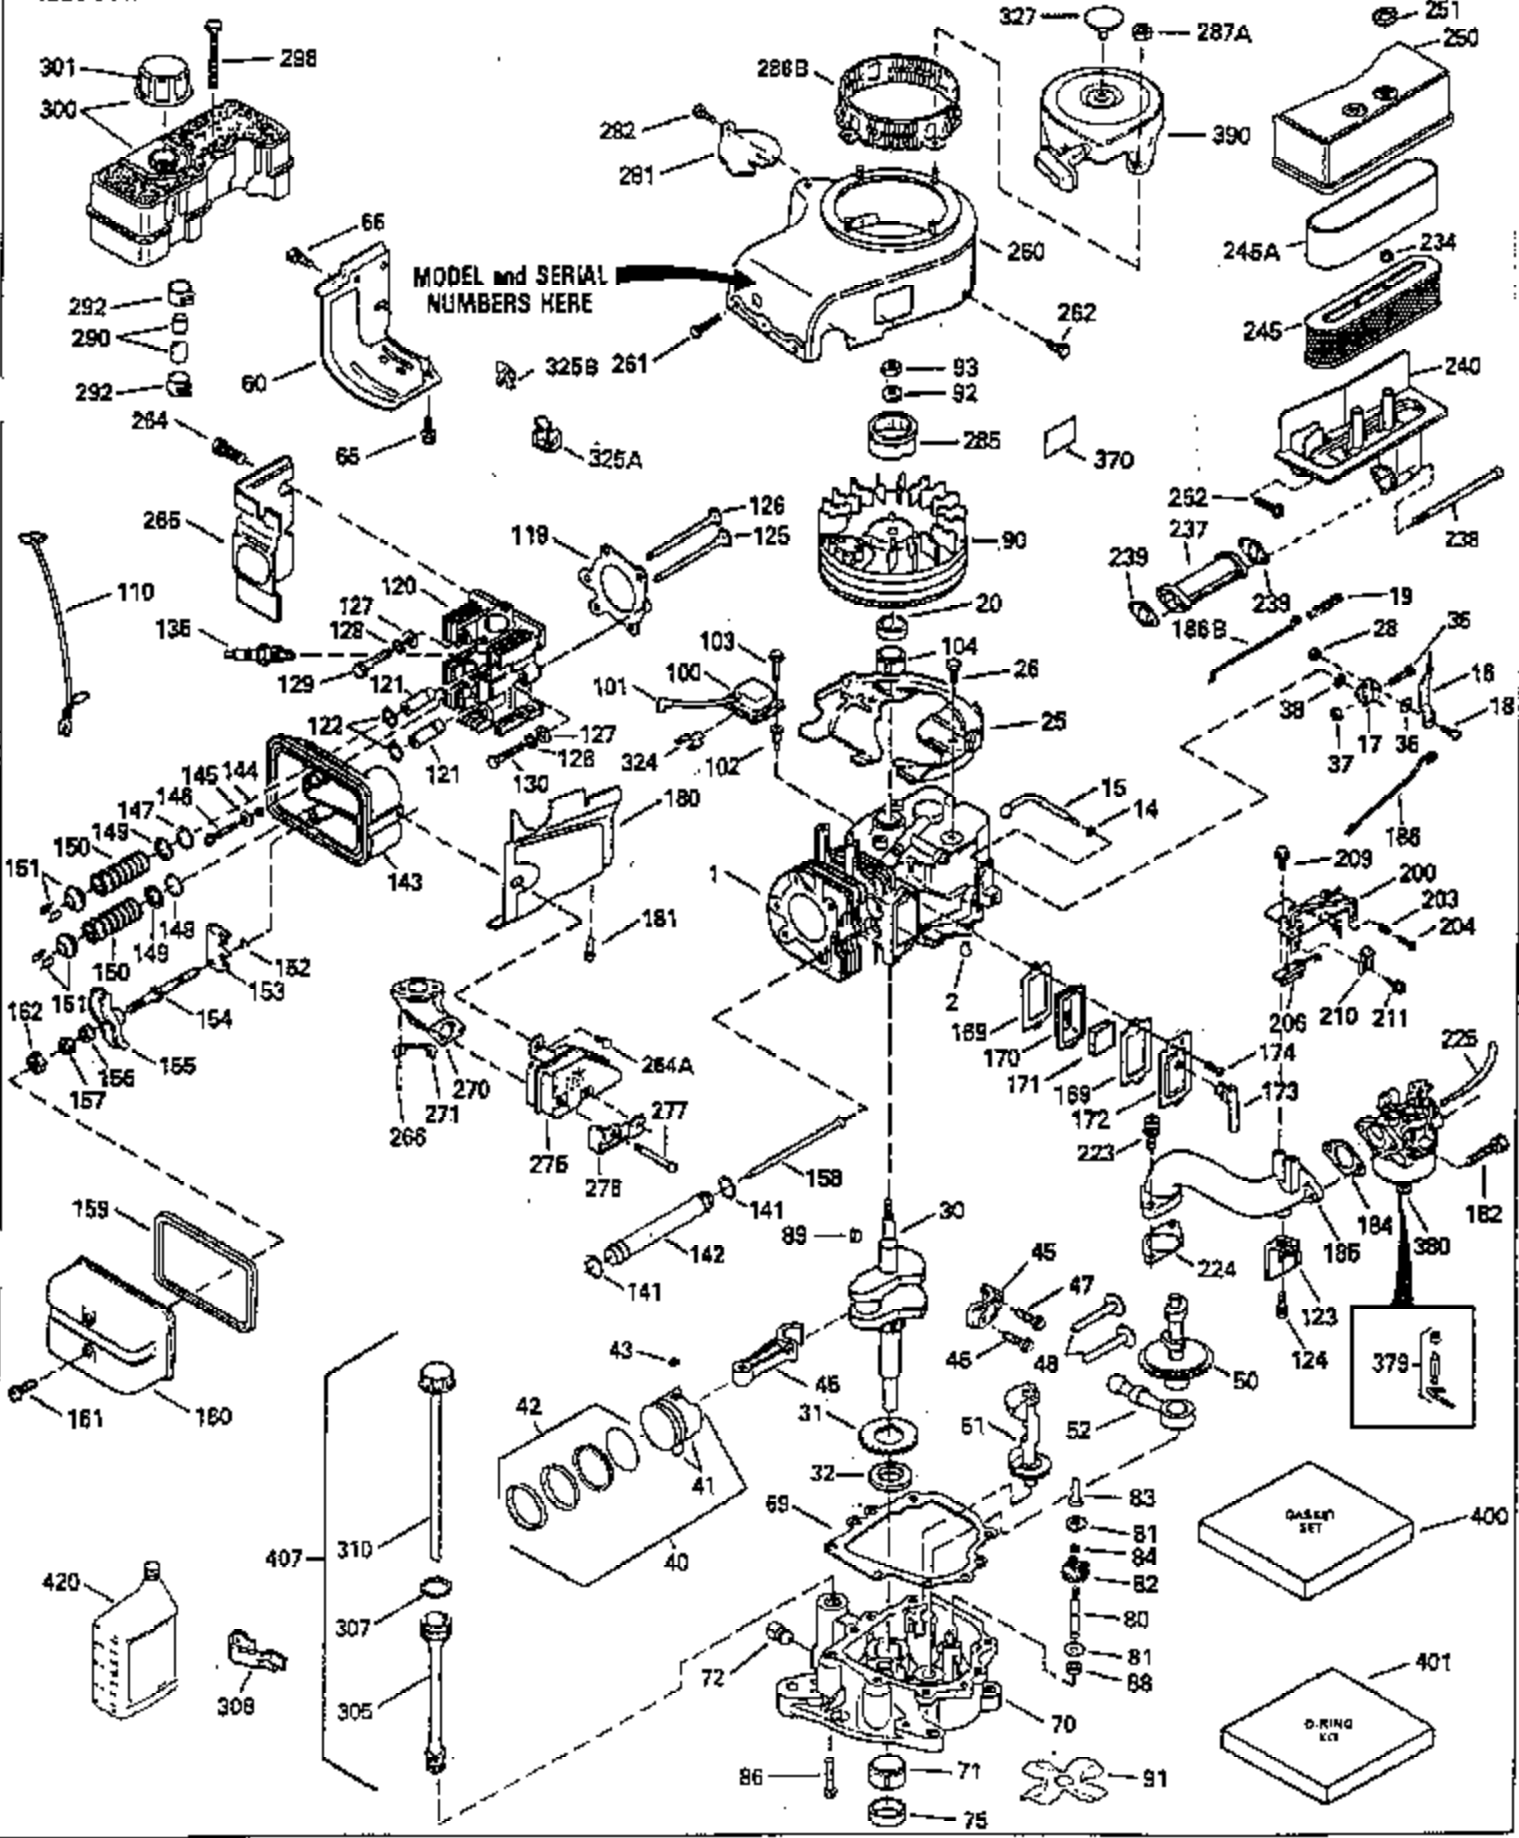

ILLUSTRATION SHOWS TYPICAL PARTS ONLY. ORDER BY PART NUMBER. PARTS NOT LISTED ARE SUPPLIED BY OEM.

Ref #	Part Number	Qty	Description
1	35323A		Cylinder (Incl. 2 & 20) (3-5/16" Bore)
2	27652		Dowel Pin
14	28277		Washer
15	35324		Governor Rod
16	35520		Governor Lever
17	29916		Governor Lever Clamp
18	650548		Screw, 8-32 x 5/16"
19	35203		Extension Spring
20	35319		Oil Seal
25	35326		Blower Housing Baffle
26	650561		Screw, 1/4-20 x 5/8"
28	30322		Lock Nut, 8-32
30	35336B		Crankshaft (Counterbalance)
31	35327		Counterbalance Gear
32	35653		Shim Washer (.015") (Use as required)
35	29826		Screw, 10-32 x 3/4"
36	29918		Lock Washer
37	29216		Lock Nut, 10-32
38	29642		Retaining Ring
40	35776		Piston, Pin & Ring Set (Std.)
40	35777		Piston, Pin & Ring Set (.010" OS)
40	35778		Piston, Pin & Ring Set (.020" OS)
41	35773		Piston & Pin Ass'y. (Std.) (Incl. 43)
41	35774		Piston & Pin Ass'y. (.010" OS) (Incl. 43)
41	35775		Piston & Pin Ass'y. (.020" OS) (Incl. 43)
42	35779		Ring Set (Std.)
42	35780		Ring Set (.010" O.S.)
42	35781		Ring Set (.020" O.S.)
43	35772		Piston Pin Retaining Ring
45	35330A		Connecting Rod Ass'y. (Incl. 46 & 47)
46	650908		Connecting Rod Bolt
47	650882		Connecting Rod Bolt
48	35313		Valve Lifter
50	35314		Camshaft (MCR)
51	35315A		Counterbalance Weight
52	31356		Oil Pump
60	35316A		Blower Housing Extension
65	650128		Screw, 10-24 x 1/2"
66	30063		Screw, Torx T-30 , 1/4-20 x 1/2"
69	35317		* Mounting Flange Gasket
70	35711A		Mounting Flange (Incl. 72, 75 & 80)
72	31927		Oil Drain Plug
75	35319		Oil Seal
80	35712		Governor Shaft
81	35479		Washer, Flat
82	35321		Governor Gear Ass'y. (Incl. 81)
83	35322		Governor Spool
84	29193		Retaining Ring
86	650833		Screw, 1/4-20 x 1-3/16"
88	31707A		Spacer (Incl. 81)
89	32589		Flywheel Key
90	611094		Flywheel (7 amp w/ring gear)
92	650880		Lock Washer
93	650881		Flywheel Nut
100	35135		Solid State Ignition
101	610118		Spark Plug Cover
102	650872		Solid State Mounting Stud
103	650814		Screw, Torx T-15, 10-24 x 1"