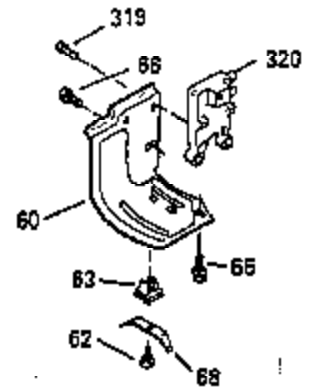

ILLUSTRATION SHOWS TYPICAL PARTS ONLY. ORDER BY PART NUMBER. PARTS NOT LISTED ARE SUPPLIED BY OEM.