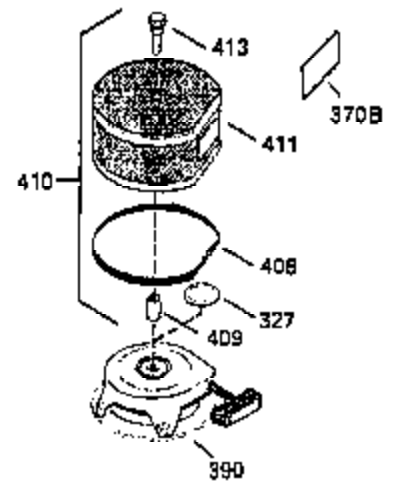

ILLUSTRATION SHOWS TYPICAL PARTS ONLY. ORDER BY PART NUMBER. PARTS NOT LISTED ARE SUPPLIED BY OEM.

**OPTIONAL ELECTRIC STARTER MOTOR**

**OPTIONAL SPARK ARRESTOR**

**OPTIONAL DEBRIS SCREEN**

Ref #	Part Number	Qty	Description
16	35520		Governor Lever
17	29916		Governor Lever Clamp
18	650548		Screw, 8-32 x 5/16"
19	35203		Extension Spring
28	30322		Lock Nut, 8-32
35	29826		Screw, 10-32 x 3/4"
36	29918		Lock Washer
37	29216		Lock Nut, 10-32
38	29642		Retaining Ring
60	35316A		Blower Housing Extension
65	650128		Screw, 10-24 x 1/2"
66	30063		Screw, Torx T-30 , 1/4-20 x 1/2"
172	28425		Valve Cover
173	35350		Breather Tube
174	650128		Screw, 10-24 x 1/2"
182	650517		Screw, 1/4-20 x 27/32"
186A	35523		Choke Link
186	35522		Governor Link
202	33802		Compression Spring
205	650777		Screw, 6-32 x 21/32"
207	35525		Throttle Link
210	27793		Conduit Clip
211	28942		Screw, 10-32 x 3/8"
216	35524		R.P.M. Adjusting Lever (Incl. 202, 205 & 206)
284	35428		Muffler Deflector
361	30063		Screw, Torx T-30, 1/4-20 x 1/2"
380	632490		Carburetor (Incl. 184) (Refer to Division 5, Section A, page A4-6 or Fiche 12, Grid F-5for breakdown)
390	590633		Rewind Starter (Refer to Division 5, Section C, page 30 or Fiche 12, Grid G-9 for breakdown)
395	35763		Electric Starter Motor (12 Volt) (Refer to Division 5, Section D, page 20 or Fiche 12, Grid G-13 for breakdown)
396	33329D		Electric Starter Motor (120 Volt)(opt ional) Engine requires a ring gear flywheel (611091 minimum) and the cylinder must have drilled and tapped startermounting bosses to add the electric starter.
414	35352		Spark Arrestor Screen (Incl.416)(Opti onal)
416	650760		Screw, 8-32 x 3/8" (Optional)

ILLUSTRATION SHOWS TYPICAL PARTS ONLY. ORDER BY PART NUMBER. PARTS NOT LISTED ARE SUPPLIED BY OEM.

Ref #	Part Number	Qty	Description
314	650873		Screw, 1/4-20 x 3/4"
315A	611113		Alt.Coil (3 Amp DC)(Incl.321,322 & 32 3)