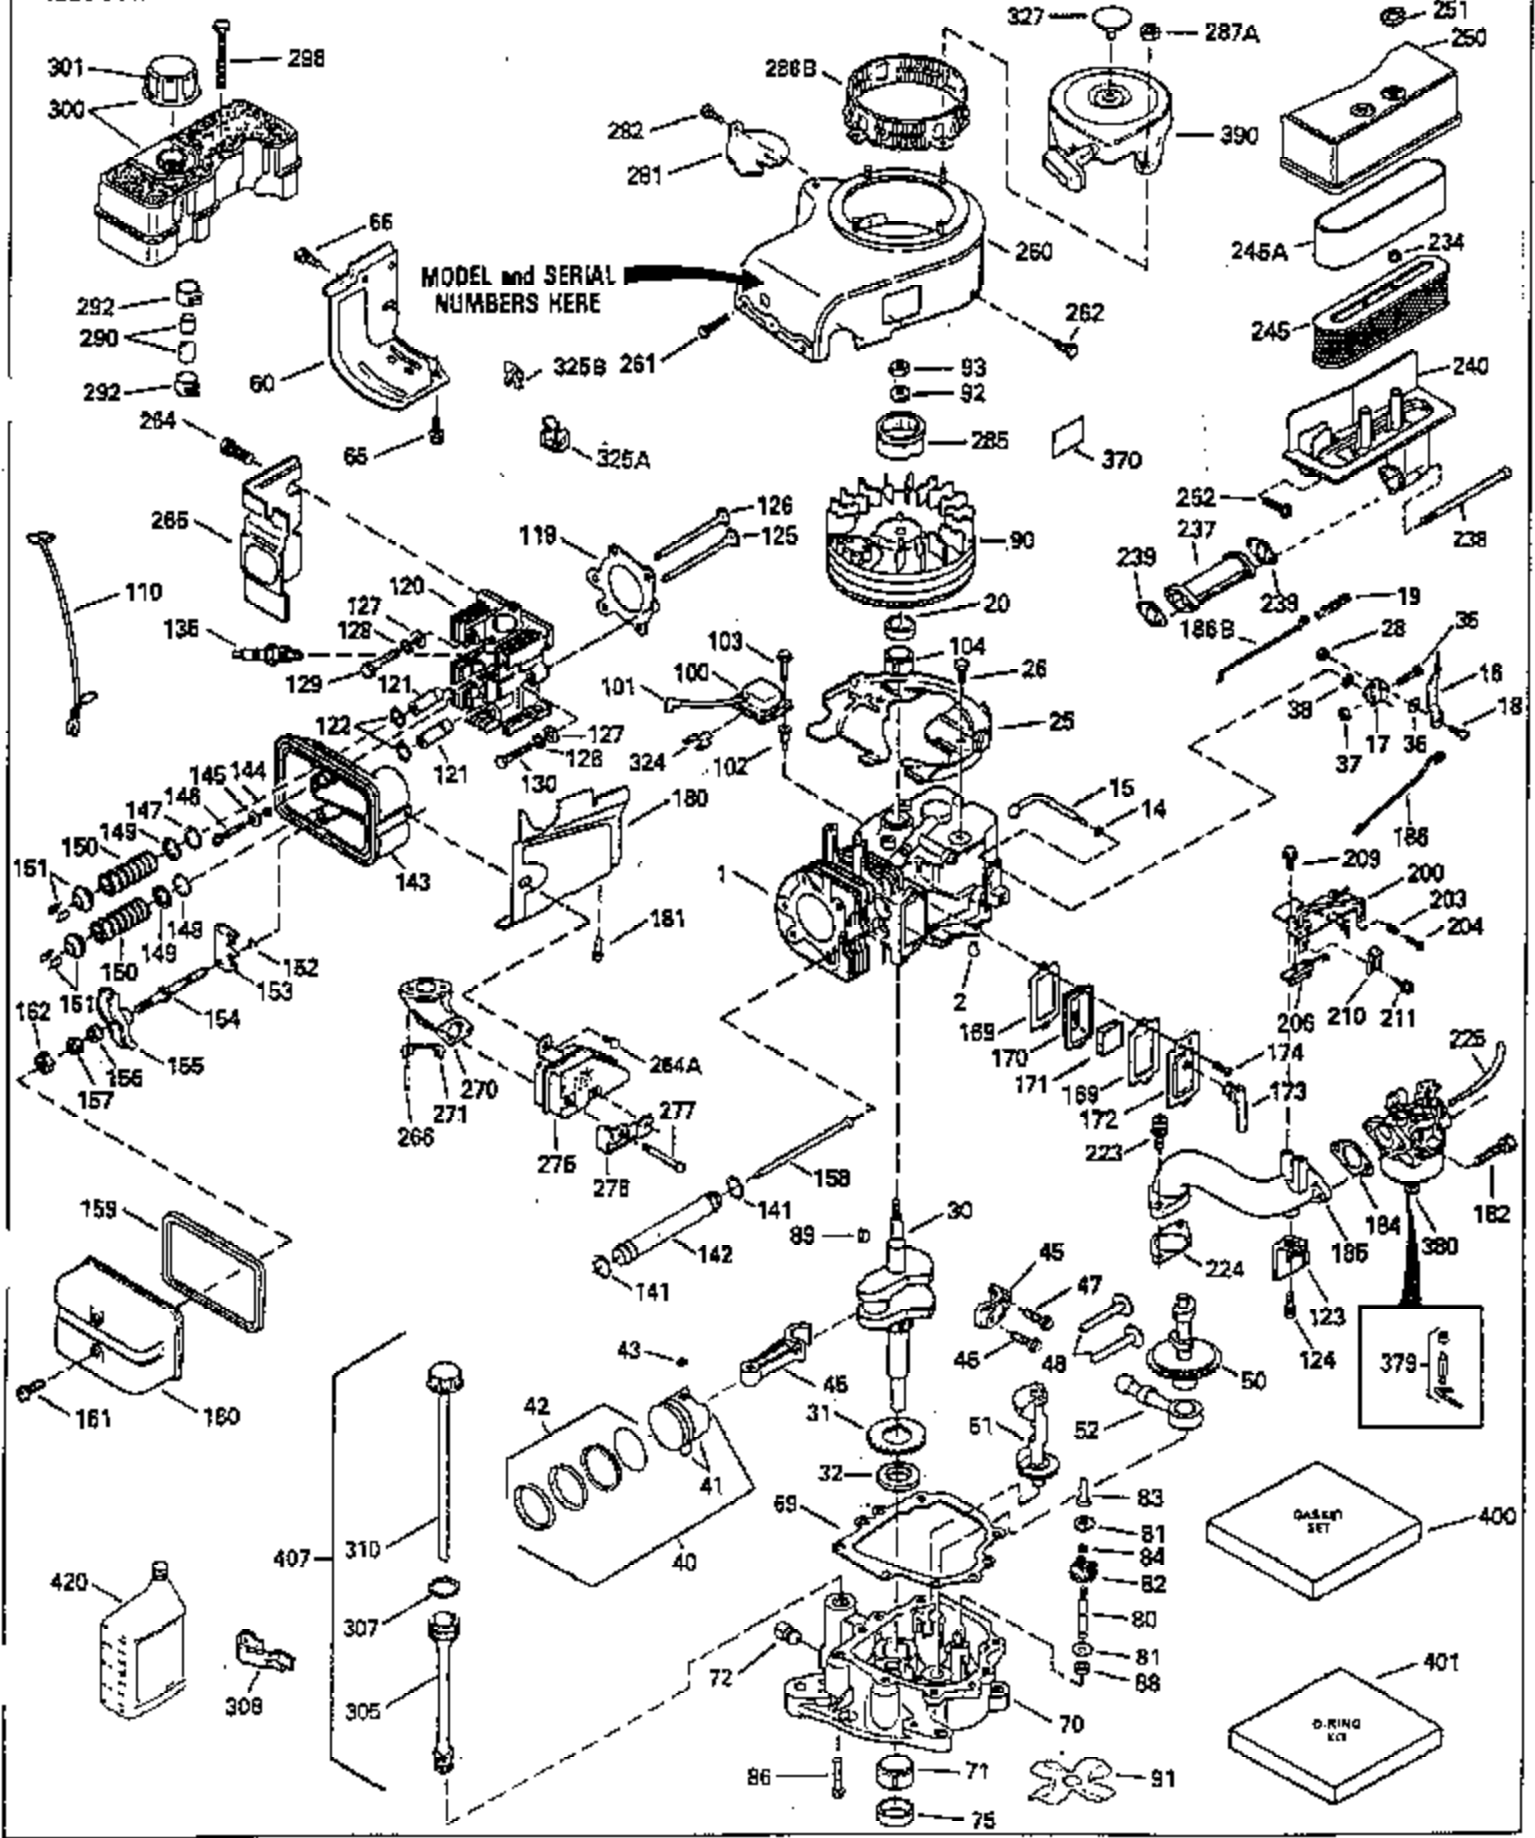

ILLUSTRATION SHOWS TYPICAL PARTS ONLY. ORDER BY PART NUMBER. PARTS NOT LISTED ARE SUPPLIED BY OEM.

Ref #	Part Number	Qty	Description
1	35323A		Cylinder (Incl. 2 & 20) (3-5/16" Bore )
2	27652		Dowel Pin
14	28277		Washer
15	35324		Governor Rod
16	35520		Governor Lever
17	29916		Governor Lever Clamp
18	650548		Screw, 8-32 x 5/16"
19	35203		Extension Spring
20	35319		Oil Seal
25	35326		Blower Housing Baffle
26	650561		Screw, 1/4-20 x 5/8"
28	30322		Lock Nut, 8-32
30	35336B		Crankshaft (Counterbalance)
31	35327		Counterbalance Gear
32	35653		Shim Washer (.015") (Use as required)
35	29826		Screw, 10-32 x 3/4"
36	29918		Lock Washer
37	29216		Lock Nut, 10-32
38	29642		Retaining Ring
40	35776		Piston, Pin & Ring Set (Std.)
40	35777		Piston, Pin & Ring Set (.010" OS)
40	35778		Piston, Pin & Ring Set (.020" OS)
41	35773		Piston & Pin Ass'y. (Std.) (Incl. 43)
41	35774		Piston & Pin Ass'y. (.010" OS) (Incl. 43)
41	35775		Piston & Pin Ass'y. (.020" OS) (Incl. 43)
42	35779		Ring Set (Std.)
42	35780		Ring Set (.010" O.S.)
42	35781		Ring Set (.020" O.S.)
43	35772		Piston Pin Retaining Ring
45	35330A		Connecting Rod Ass'y. (Incl. 46 & 47)
46	650908		Connecting Rod Bolt
47	650882		Connecting Rod Bolt
48	35313		Valve Lifter
50	35314		Camshaft (MCR)
51	35315A		Counterbalance Weight
52	31356		Oil Pump
60	35316A		Blower Housing Extension
65	650128		Screw, 10-24 x 1/2"
66	30063		Screw, Torx T-30 , 1/4-20 x 1/2"
69	35317		* Mounting Flange Gasket
70	35711A		Mounting Flange (Incl. 72, 75 & 80)
72	31927		Oil Drain Plug
75	35319		Oil Seal
80	35712		Governor Shaft
81	35479		Washer, Flat
82	35321		Governor Gear Ass'y. (Incl. 81)
83	35322		Governor Spool
84	29193		Retaining Ring
86	650833		Screw, 1/4-20 x 1-3/16"
88	31707A		Spacer (Incl. 81)
89	32589		Flywheel Key
90	611090		Flywheel
90	611093		Flywheel (3 amp w/ring gear)
92	650880		Lock Washer
93	650881		Flywheel Nut
100	35135		Solid State Ignition
101	610118		Spark Plug Cover
102	650872		Solid State Mounting Stud