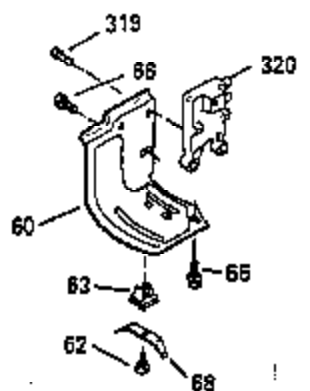

ILLUSTRATION SHOWS TYPICAL PARTS ONLY. ORDER BY PART NUMBER. PARTS NOT LISTED ARE SUPPLIED BY OEM.