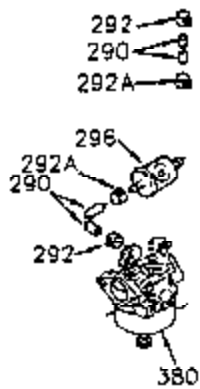

ILLUSTRATION SHOWS TYPICAL PARTS ONLY. ORDER BY PART NUMBER. PARTS NOT LISTED ARE SUPPLIED BY OEM. .

Ref #	Part Number	Qty	Description
245	35403		Air Cleaner Element (Incl. 234)
260B	35793		Blower Housing
262	29747B		Screw, 5/16-24 x 21/32"
286	35792		Starter Screen
287B	650936		Screw, 10-32 x 13/32"
290	30705		Fuel Line (16" or 40cm)
292	26460		Fuel Line Clamp
308A	35437		Fill Tube Clip
370A	34686		Name Decal
380	632490		Carburetor (Incl. 184) (Refer to Division 5, Section A, page A4-6 or Fiche 12, Grid F-5for breakdown)