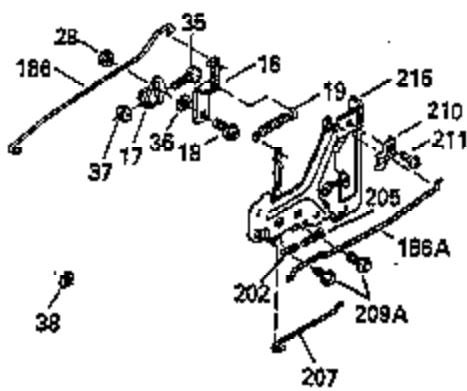

ILLUSTRATION SHOWS TYPICAL PARTS ONLY. ORDER BY PART NUMBER. PARTS NOT LISTED ARE SUPPLIED BY OEM.