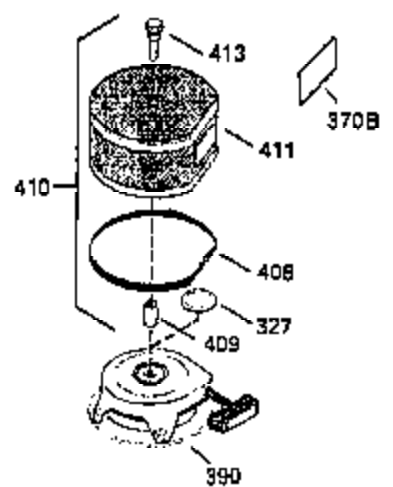

ILLUSTRATION SHOWS TYPICAL PARTS ONLY. ORDER BY PART NUMBER. PARTS NOT LISTED ARE SUPPLIED BY OEM.

OPTIONAL ELECTRIC STARTER MOTOR

OPTIONAL SPARK ARRESTOR

OPTIONAL DEBRIS SCREEN

Ref #	Part Number	Qty	Description
16	35520		Governor Lever
17	29916		Governor Lever Clamp
18	650548		Screw, 8-32 x 5/16"
19	35203		Extension Spring
28	30322		Lock Nut, 8-32
35	29826		Screw, 10-32 x 3/4"
36	29918		Lock Washer
37	29216		Lock Nut, 10-32
38	29642		Retaining Ring
60	35316A		Blower Housing Extension
65	650128		Screw, 10-24 x 1/2"
66	30063		Screw, Torx T-30 , 1/4-20 x 1/2"
172	28425		Valve Cover
173	35350		Breather Tube
174	650128		Screw, 10-24 x 1/2"
182	650517		Screw, 1/4-20 x 27/32"
186	35522		Governor Link
186A	35523		Choke Link
202	33802		Compression Spring
205	650777		Screw, 6-32 x 21/32"
207	35525		Throttle Link
210	27793		Conduit Clip
211	28942		Screw, 10-32 x 3/8"
216	35524		R.P.M. Adjusting Lever (Incl. 202, 205 & 206)
266	650876		Screw, 5/16-18 x 1-1/4"
270	35292		Exhaust Manifold
271	35293		Locking Plate (Manifold)
284	35428		Muffler Deflector
361	30063		Screw, Torx T-30, 1/4-20 x 1/2"
380	632490		Carburetor (Incl. 184) (Refer to Division 5, Section A, page A4-6 or Fiche 12, Grid F-5for breakdown)
390	590633		Rewind Starter (Refer to Division 5, Section C, page 30 or Fiche 12, Grid G-9 for breakdown)
395	35763A		Electric Starter Motor (12 Volt) (Refer to Division 5, Section D, page 30 or Fiche 12, Grid G-12 for breakdown)
396	33329D		Electric Starter Motor (120 Volt)(opt ional) Engine requires a ring gear flywheel (611091 minimum) and the cylinder must have drilled and tapped startermounting bosses to add the electric starter.
414	35352		Spark Arrestor Screen (Incl.416)(Opti onal)
416	650760		Screw, 8-32 x 3/8" (Optional)

ILLUSTRATION SHOWS TYPICAL PARTS ONLY. ORDER BY PART NUMBER. PARTS NOT LISTED ARE SUPPLIED BY OEM.

Ref #	Part Number	Qty	Description
314	650873		Screw, 1/4-20 x 3/4"
315A	611113		Alt.Coil (3 Amp DC)(Incl.321,322 & 32 3)