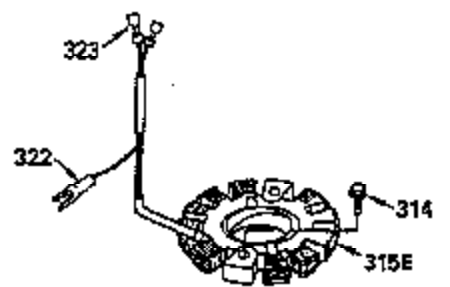

ILLUSTRATION SHOWS TYPICAL PARTS ONLY. ORDER BY PART NUMBER. PARTS NOT LISTED ARE SUPPLIED BY OEM.

OPTIONAL ELECTRIC STARTER MOTOR

OPTIONAL SPARK ARRESTOR

OPTIONAL DEBRIS SCREEN

Ref #	Part Number	Qty	Description
16	35520	1	Governor Lever
17	29916	1	Governor Lever Clamp
18	650548	1	Screw, 8-32 x 5/16"
19	35945	1	Extension Spring
28	30322	1	Lock Nut, 8-32
35	29826	1	Screw, 10-32 x 3/4"
36	29918	1	Lock Washer
37	29216	1	Lock Nut, 10-32
38	29642	1	Retaining Ring
60	35316	1	Blower Housing Extension
64	30063	1	Screw, Torx T-30, 1/4-20 x 1/2"
65	650128	1	Screw, 10-24 x 1/2"
66	30063	1	Screw, Torx T-30, 1/4-20 x 1/2"
172	28425	1	Valve Cover
173	35350	1	Breather Tube
174	650128	2	Screw, 10-24 x 1/2"
182	650517	2	Screw, 1/4-20 x 27/32"
186	35522	1	Governor Link
186A	35523	1	Choke Link
210	27793	1	Conduit Clip
211	28942	1	Screw, 10-32 x 3/8"
266	650876	2	Screw, 5/16-18 x 1-1/4"
269	35762	1	* Exhaust Manifold Gasket
270	35870	1	Exhaust Manifold
271	35293	1	Locking Plate
325	27275	1	Wire Clip
361	30063	4	Screw, Torx T-30, 1/4-20 x 1/2"
363	34148	1	Spring
370B	35274	1	Instruction Decal
380	632490	1	Carburetor (Incl. 184)
395	35763A	1	Electric Starter Motor (12 Volt)

ILLUSTRATION SHOWS TYPICAL PARTS ONLY. ORDER BY PART NUMBER. PARTS NOT LISTED ARE SUPPLIED BY OEM.

Ref #	Part Number	Qty	Description
64	30063	1	Screw, Torx T-30, 1/4-20 x 1/2"
314	650873	2	Screw, 1/4-x 3/4"
315	611113	1	Alternator Coil (3 Amp)(Incl. 321, 32 2&323)
321	611161	1	Diode
322	610921	1	Connector Body
323	610922	1	Terminal
325	27275	1	Wire Clip