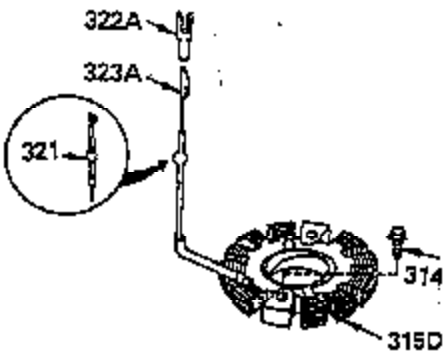

ILLUSTRATION SHOWS TYPICAL PARTS ONLY. ORDER BY PART NUMBER. PARTS NOT LISTED ARE SUPPLIED BY OEM.

OPTIONAL ELECTRIC STARTER MOTOR

OPTIONAL SPARK ARRESTOR

OPTIONAL DEBRIS SCREEN

Ref #	Part Number	Qty	Description
16	35520	1	Governor Lever
17	29916	1	Governor Lever Clamp
18	650548	1	Screw, 8-32 x 5/16"
19	35945	1	Extension Spring
28	30322	1	Lock Nut, 8-32
35	29826	1	Screw, 10-32 x 3/4"
36	29918	1	Lock Washer
37	29216	1	Lock Nut, 10-32
38	29642	1	Retaining Ring
60	35316	1	Blower Housing Extension
64	30063	1	Screw, Torx T-30, 1/4-20 x 1/2"
65	650128	1	Screw, 10-24 x 1/2"
66	30063	1	Screw, Torx T-30, 1/4-20 x 1/2"
172	28425	1	Valve Cover
173	35350	1	Breather Tube
174	650128	2	Screw, 10-24 x 1/2"
182	650517	2	Screw, 1/4-20 x 27/32"
186	35522	1	Governor Link
186A	35523	1	Choke Link
210	27793	1	Conduit Clip
211	28942	1	Screw, 10-32 x 3/8"
266	650876	2	Screw, 5/16-18 x 1-1/4"
269	35762	1	* Exhaust Manifold Gasket
270	35870	1	Exhaust Manifold
271	35293	1	Locking Plate
325	27275	1	Wire Clip
361	30063	4	Screw, Torx T-30, 1/4-20 x 1/2"
363	34148	1	Spring
370B	35274	1	Instruction Decal
380	632490	1	Carburetor (Incl. 184)
395	35763A	1	Electric Starter Motor (12 Volt)

ILLUSTRATION SHOWS TYPICAL PARTS ONLY. ORDER BY PART NUMBER. PARTS NOT LISTED ARE SUPPLIED BY OEM.

Ref #	Part Number	Qty	Description
64	30063	1	Screw, Torx T-30, 1/4-20 x 1/2"
314	650873	2	Screw, 1/4-x 3/4"
315	611113	1	Alternator Coil (3 Amp)(Incl. 321, 32 2&323)
321	611161	1	Diode
322	610921	1	Connector Body
323	610922	1	Terminal
325	27275	1	Wire Clip