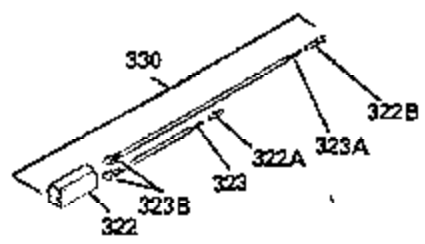

ILLUSTRATION SHOWS TYPICAL PARTS ONLY. ORDER BY PART NUMBER. PARTS NOT LISTED ARE SUPPLIED BY OEM. .

Ref #	Part Number	Qty	Description
64	30063	1	Screw, Torx T-30, 1/4-20 x 1/2"
245	35403	1	Air Cleaner Filter (Incl. 234)
262	29747B	2	Screw, Torx T-40, 5/16-24 x 21/32"
286	35792	1	Debris Screen
287	650936	1	Screw, 10-32 x 13/32"
290	30705	1	Fuel Line
292	26460	2	Fuel Line Clamp
308A	33997	1	Fill Tube Clip
325	27275	1	Wire Clip
370A	34686	1	Name Decal
370B	35274	1	Instruction Decal
380	632490	1	Carburetor (Incl. 184)

ILLUSTRATION SHOWS TYPICAL PARTS ONLY. ORDER BY PART NUMBER. PARTS NOT LISTED ARE SUPPLIED BY OEM.

Ref #	Part Number	Qty	Description
64	30063	1	Screw, Torx T-30, 1/4-20 x 1/2"
314	650873	2	Screw, 1/4-x 3/4"
315	611113	1	Alternator Coil (3 Amp)(Incl. 321, 32 2&323)
321	611161	1	Diode
322	610921	1	Connector Body
323	610922	1	Terminal
325	27275	1	Wire Clip