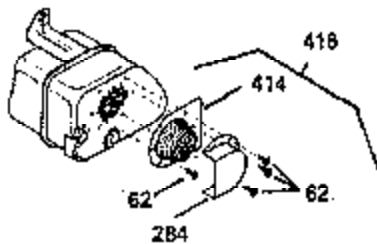

ILLUSTRATION SHOWS TYPICAL PARTS ONLY. ORDER BY PART NUMBER. PARTS NOT LISTED ARE SUPPLIED BY OEM. .

Ref #	Part Number	Qty	Description
64	30063	1	Screw, Torx T-30, 1/4-20 x 1/2"
245	35403	1	Air Cleaner Filter (Incl. 234)
262	29747B	2	Screw, Torx T-40, 5/16-24 x 21/32"
286	35792	1	Debris Screen
287	650936	1	Screw, 10-32 x 13/32"
290	30705	1	Fuel Line
292	26460	2	Fuel Line Clamp
308A	33997	1	Fill Tube Clip
325	27275	1	Wire Clip
370A	34686	1	Name Decal
370B	35274	1	Instruction Decal
380	632490	1	Carburetor (Incl. 184)

ILLUSTRATION SHOWS TYPICAL PARTS ONLY. ORDER BY PART NUMBER. PARTS NOT LISTED ARE SUPPLIED BY OEM.

OPTIONAL ELECTRIC STARTER MOTOR

OPTIONAL SPARK ARRESTOR

OPTIONAL DEBRIS SCREEN

Ref #	Part Number	Qty	Description
16	35520	1	Governor Lever
17	29916	1	Governor Lever Clamp
18	650548	1	Screw, 8-32 x 5/16"
19	35945	1	Extension Spring
28	30322	1	Lock Nut, 8-32
35	29826	1	Screw, 10-32 x 3/4"
36	29918	1	Lock Washer
37	29216	1	Lock Nut, 10-32
38	29642	1	Retaining Ring
60	35316	1	Blower Housing Extension
64	30063	1	Screw, Torx T-30, 1/4-20 x 1/2"
65	650128	1	Screw, 10-24 x 1/2"
66	30063	1	Screw, Torx T-30, 1/4-20 x 1/2"
172	28425	1	Valve Cover
173	35350	1	Breather Tube
174	650128	2	Screw, 10-24 x 1/2"
182	650517	2	Screw, 1/4-20 x 27/32"
186	35522	1	Governor Link
186A	35523	1	Choke Link
210	27793	1	Conduit Clip
211	28942	1	Screw, 10-32 x 3/8"
266	650876	2	Screw, 5/16-18 x 1-1/4"
269	35762	1	* Exhaust Manifold Gasket
270	35870	1	Exhaust Manifold
271	35293	1	Locking Plate
325	27275	1	Wire Clip
361	30063	4	Screw, Torx T-30, 1/4-20 x 1/2"
363	34148	1	Spring
370B	35274	1	Instruction Decal
380	632490	1	Carburetor (Incl. 184)
395	35763A	1	Electric Starter Motor (12 Volt)