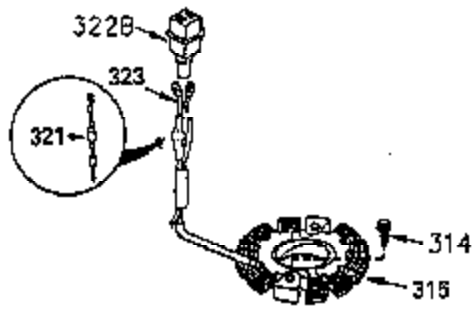

ILLUSTRATION SHOWS TYPICAL PARTS ONLY. ORDER BY PART NUMBER. PARTS NOT LISTED ARE SUPPLIED BY OEM.

OPTIONAL ELECTRIC STARTER MOTOR

OPTIONAL SPARK ARRESTOR

OPTIONAL DEBRIS SCREEN

Ref #	Part Number	Qty	Description
16	35520	1	Governor Lever
17	29916	1	Governor Lever Clamp
18	650548	1	Screw, 8-32 x 5/16"
19	35945	1	Extension Spring
28	30322	1	Lock Nut, 8-32
35	29826	1	Screw, 10-32 x 3/4"
36	29918	1	Lock Washer
37	29216	1	Lock Nut, 10-32
38	29642	1	Retaining Ring
60	35316	1	Blower Housing Extension
64	30063	1	Screw, Torx T-30, 1/4-20 x 1/2"
65	650128	1	Screw, 10-24 x 1/2"
66	30063	1	Screw, Torx T-30, 1/4-20 x 1/2"
172	28425	1	Valve Cover
173	35350	1	Breather Tube
174	650128	2	Screw, 10-24 x 1/2"
182	650517	2	Screw, 1/4-20 x 27/32"
186	35522	1	Governor Link
186A	35523	1	Choke Link
210	27793	1	Conduit Clip
211	28942	1	Screw, 10-32 x 3/8"
266	650876	2	Screw, 5/16-18 x 1-1/4"
269	35762	1	* Exhaust Manifold Gasket
270	35870	1	Exhaust Manifold
271	35293	1	Locking Plate
325	27275	1	Wire Clip
361	30063	4	Screw, Torx T-30, 1/4-20 x 1/2"
363	34148	1	Spring
370B	35274	1	Instruction Decal
380	632490	1	Carburetor (Incl. 184)
395	35763A	1	Electric Starter Motor (12 Volt)

ILLUSTRATION SHOWS TYPICAL PARTS ONLY. ORDER BY PART NUMBER. PARTS NOT LISTED ARE SUPPLIED BY OEM.

Ref #	Part Number	Qty	Description
64	30063	1	Screw, Torx T-30, 1/4-20 x 1/2"
314	650873	2	Screw, 1/4-x 3/4"
315	611113	1	Alternator Coil (3 Amp)(Incl. 321, 32 2&323)
321	611161	1	Diode
322	610921	1	Connector Body
323	610922	1	Terminal
325	27275	1	Wire Clip