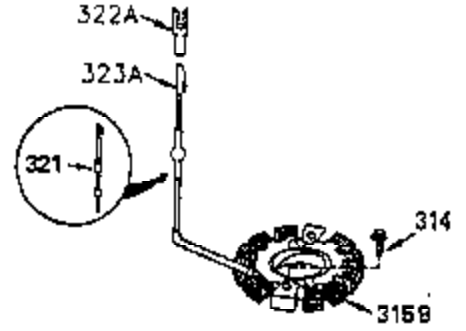

ILLUSTRATION SHOWS TYPICAL PARTS ONLY. ORDER BY PART NUMBER. PARTS NOT LISTED ARE SUPPLIED BY OEM.

OPTIONAL ELECTRIC STARTER MOTOR

OPTIONAL SPARK ARRESTOR

OPTIONAL DEBRIS SCREEN

Ref #	Part Number	Qty	Description
16	35520	1	Governor Lever
17	29916	1	Governor Lever Clamp
18	650548	1	Screw, 8-32 x 5/16"
19	35945	1	Extension Spring
28	30322	1	Lock Nut, 8-32
35	29826	1	Screw, 10-32 x 3/4"
36	29918	1	Lock Washer
37	29216	1	Lock Nut, 10-32
38	29642	1	Retaining Ring
60	35316	1	Blower Housing Extension
64	30063	1	Screw, Torx T-30, 1/4-20 x 1/2"
65	650128	1	Screw, 10-24 x 1/2"
66	30063	1	Screw, Torx T-30, 1/4-20 x 1/2"
172	28425	1	Valve Cover
173	35350	1	Breather Tube
174	650128	2	Screw, 10-24 x 1/2"
182	650517	2	Screw, 1/4-20 x 27/32"
186	35522	1	Governor Link
186A	35523	1	Choke Link
210	27793	1	Conduit Clip
211	28942	1	Screw, 10-32 x 3/8"
266	650876	2	Screw, 5/16-18 x 1-1/4"
269	35762	1	* Exhaust Manifold Gasket
270	35870	1	Exhaust Manifold
271	35293	1	Locking Plate
325	27275	1	Wire Clip
361	30063	4	Screw, Torx T-30, 1/4-20 x 1/2"
363	34148	1	Spring
370B	35274	1	Instruction Decal
380	632490	1	Carburetor (Incl. 184)
395	35763A	1	Electric Starter Motor (12 Volt)

ILLUSTRATION SHOWS TYPICAL PARTS ONLY. ORDER BY PART NUMBER. PARTS NOT LISTED ARE SUPPLIED BY OEM.

Ref #	Part Number	Qty	Description
64	30063	1	Screw, Torx T-30, 1/4-20 x 1/2"
314	650873	2	Screw, 1/4-x 3/4"
315	611113	1	Alternator Coil (3 Amp)(Incl. 321, 32 2&323)
321	611161	1	Diode
322	610921	1	Connector Body
323	610922	1	Terminal
325	27275	1	Wire Clip