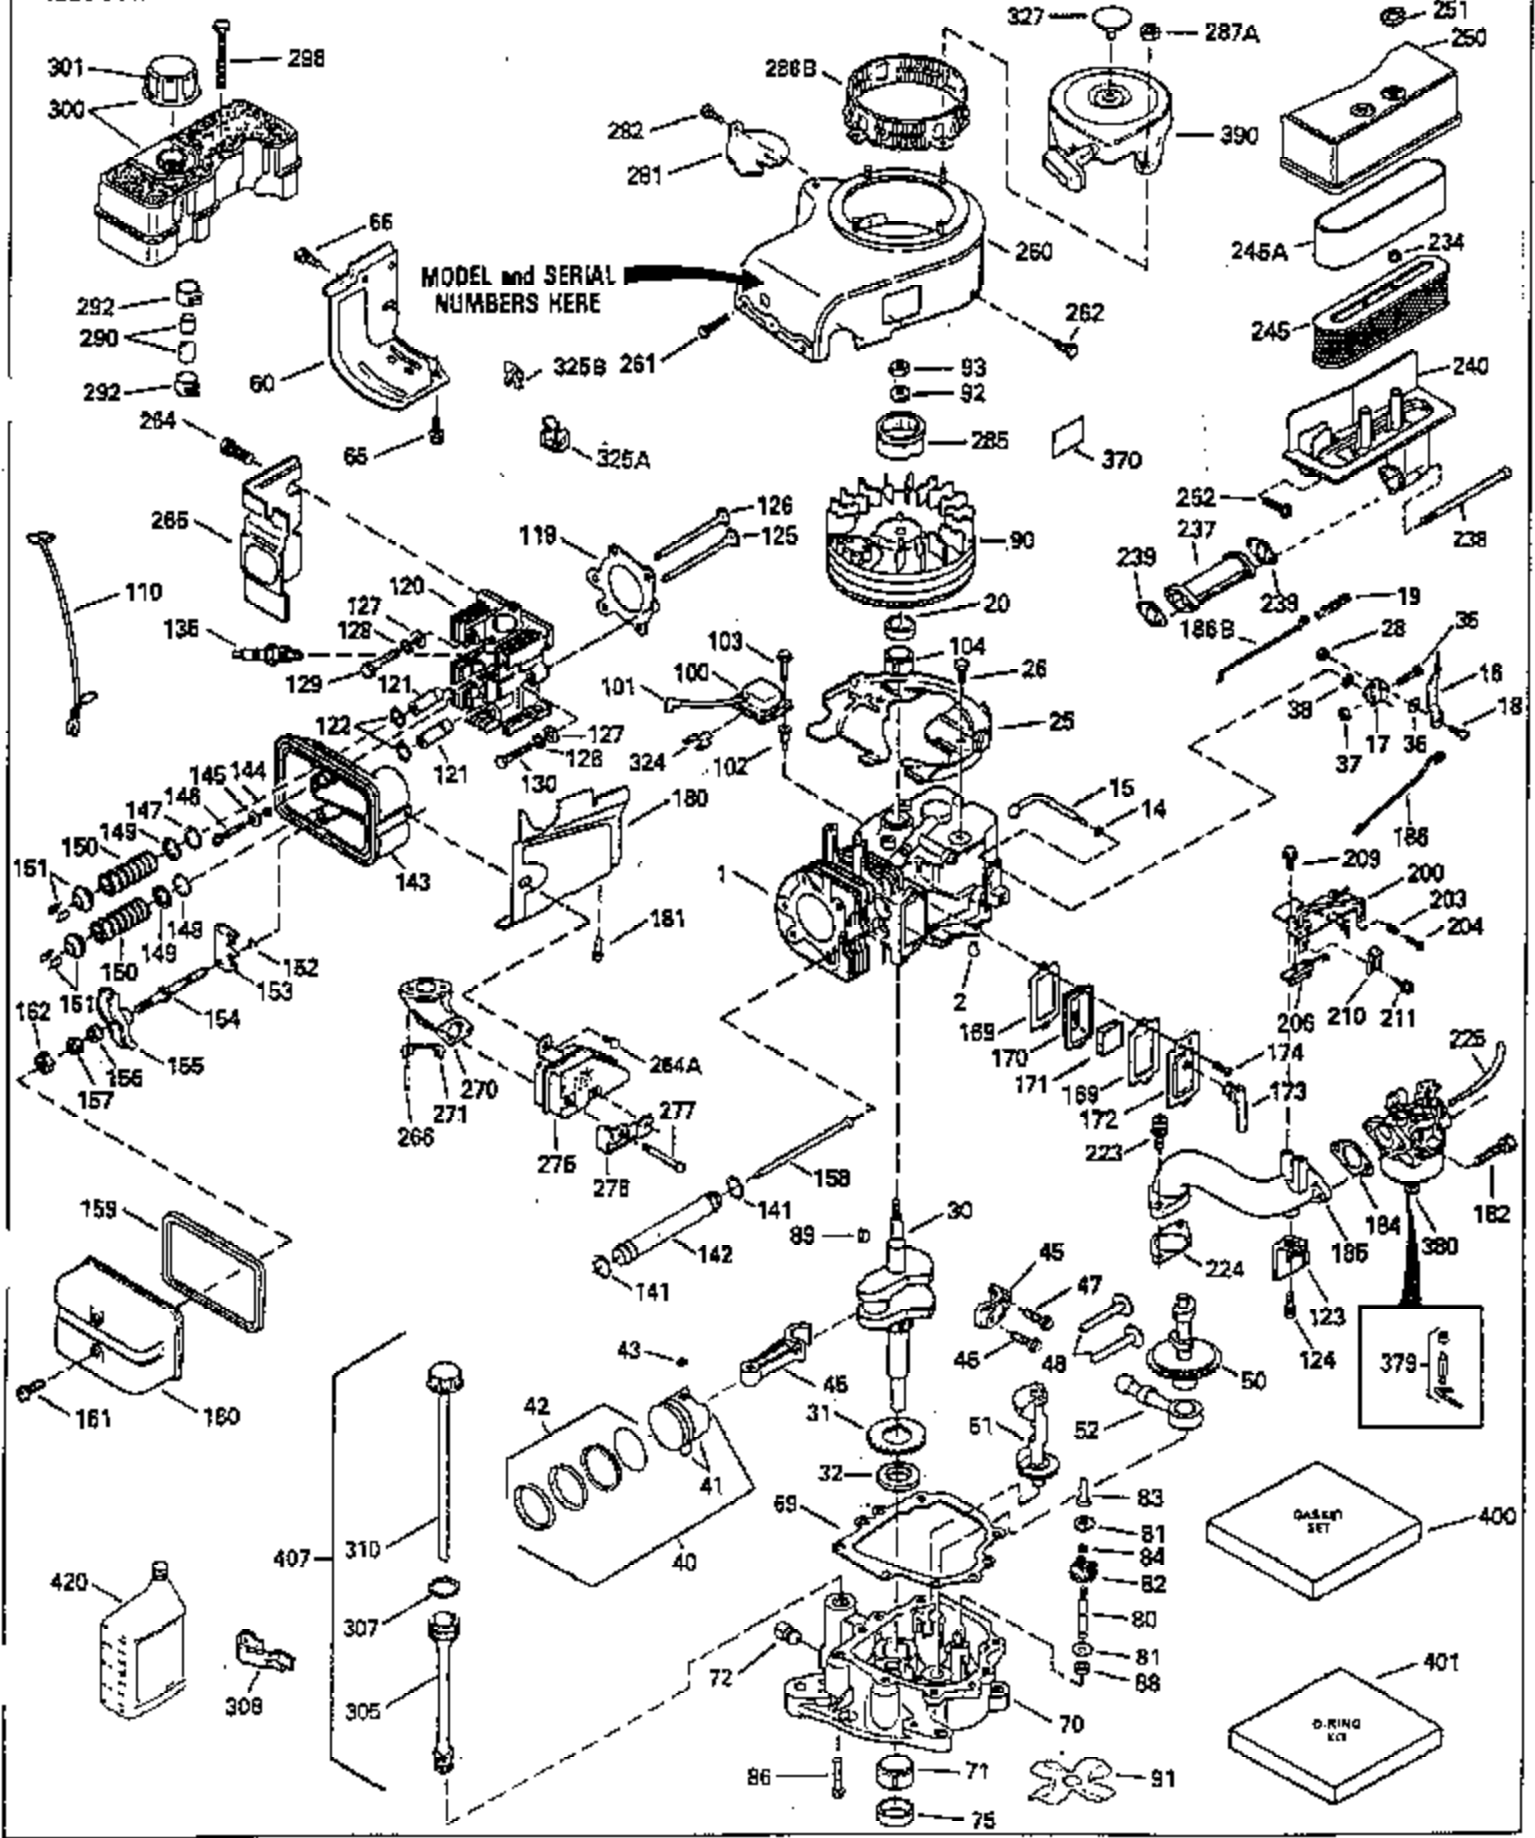

ILLUSTRATION SHOWS TYPICAL PARTS ONLY. ORDER BY PART NUMBER. PARTS NOT LISTED ARE SUPPLIED BY OEM.

Ref #	Part Number	Qty	Description
1	35323A	1	Cylinder (Incl. 2 & 20)
2	27652	2	Dowel Pin
14	28277	2	Washer
15	35324	1	Governor Rod
16	35520	1	Governor Lever
17	29916	1	Governor Lever Clamp
18	650548	1	Screw, 8-32 x 5/16"
19	35945	1	Extension Spring
20	35319	1	Oil Seal
25	37861	1	Blower Housing Baffle
26	650561	2	Screw, 1/4-20 x 5/8"
28	30322	1	Lock Nut, 8-32
30	35336B	1	Crankshaft
31	35327	1	Counterbalance Gear
35	29826	1	Screw, 10-32 x 3/4"
36	29918	1	Lock Washer
37	29216	1	Lock Nut, 10-32
38	29642	1	Retaining Ring
40	35776	1	Piston, Pin & Ring Set (Std.)
40	35777	1	Piston, Pin & Ring Set (.010" OS)
40	35778	1	Piston, Pin & Ring Set (.020" OS)
41	35773	1	Piston & Pin Ass'y. (Std.) (Incl. 43)
41	35774	1	Piston & Pin Ass'y. (.010" OS) (Incl. 43)
41	35775	1	Piston & Pin Ass'y. (.020" OS) (Incl. 43)
42	35779	1	Ring Set (Std.)
42	35780	1	Ring Set (.010" OS)
42	35781	1	Ring Set (.020" OS)
43	35772	2	Piston Pin Retaining Ring
45	35330A	1	Connecting Rod Ass'y. (Incl. 46 & 47)
46	650908	1	Connecting Rod Bolt
47	650882	1	Connecting Rod Bolt
48	35313	2	Valve Lifter
50	35939	1	Camshaft (MCR)
51	35315A	1	Counterbalance Weight
52	31356	1	Oil Pump Ass'y.
60	35316	1	Blower Housing Extension
64	30063	1	Screw, Torx T-30, 1/4-20 x 1/2"
65	650128	1	Screw, 10-24 x 1/2"
66	30063	1	Screw, Torx T-30, 1/4-20 x 1/2"
69	35317	1	* Mounting Flange Gasket
70	35711A	1	Mounting Flange (Incl. 72, 75 & 80)
72	31927	1	Oil Drain Plug
75	35319	1	Oil Seal
80	35712	1	Governor Shaft
81	35479	2	Washer
82	35321	1	Governor Gear Ass'y.
83	35322	1	Governor Spool
84	29193	1	Retaining Ring
86	650833	7	Screw, 1/4-20 x 1-3/16"
88	31707A	1	Spacer
89	32589	1	Flywheel Key
90	611093	1	Flywheel
92	650880	1	Lock Washer
93	650881	1	Flywheel Nut
100	35135	1	Solid State Ignition
101	610118	1	Spark Plug Cover
102	650872	2	Solid State Mounting Stud
103	650814	2	Screw, Torx T-15, 10-24 x 1"