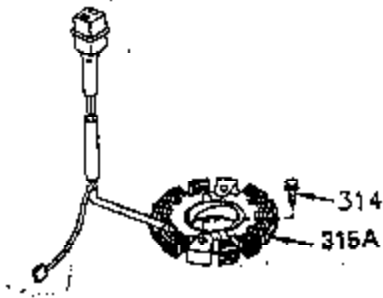

ILLUSTRATION SHOWS TYPICAL PARTS ONLY. ORDER BY PART NUMBER. PARTS NOT LISTED ARE SUPPLIED BY OEM.

OPTIONAL ELECTRIC STARTER MOTOR

OPTIONAL SPARK ARRESTOR

OPTIONAL DEBRIS SCREEN

Ref #	Part Number	Qty	Description
16	35520	1	Governor Lever
17	29916	1	Governor Lever Clamp
18	650548	1	Screw, 8-32 x 5/16"
19	35945	1	Extension Spring
28	30322	1	Lock Nut, 8-32
35	29826	1	Screw, 10-32 x 3/4"
36	29918	1	Lock Washer
37	29216	1	Lock Nut, 10-32
38	29642	1	Retaining Ring
60	35316	1	Blower Housing Extension
64	30063	1	Screw, Torx T-30, 1/4-20 x 1/2"
65	650128	1	Screw, 10-24 x 1/2"
66	30063	1	Screw, Torx T-30, 1/4-20 x 1/2"
172	28425	1	Valve Cover
173	35350	1	Breather Tube
174	650128	2	Screw, 10-24 x 1/2"
182	650517	2	Screw, 1/4-20 x 27/32"
186	35522	1	Governor Link
186A	35523	1	Choke Link
210	27793	1	Conduit Clip
211	28942	1	Screw, 10-32 x 3/8"
266	650876	2	Screw, 5/16-18 x 1-1/4"
269	35762	1	* Exhaust Manifold Gasket
270	35870	1	Exhaust Manifold
271	35293	1	Locking Plate
325	27275	1	Wire Clip
361	30063	4	Screw, Torx T-30, 1/4-20 x 1/2"
363	34148	1	Spring
370B	35274	1	Instruction Decal
380	632490	1	Carburetor (Incl. 184)
395	35763A	1	Electric Starter Motor (12 Volt)

ILLUSTRATION SHOWS TYPICAL PARTS ONLY. ORDER BY PART NUMBER. PARTS NOT LISTED ARE SUPPLIED BY OEM.

Ref #	Part Number	Qty	Description
64	30063	1	Screw, Torx T-30, 1/4-20 x 1/2"
314	650873	2	Screw, 1/4-x 3/4"
315	611113	1	Alternator Coil (3 Amp)(Incl. 321, 32 2&323)
321	611161	1	Diode
322	610921	1	Connector Body
323	610922	1	Terminal
325	27275	1	Wire Clip