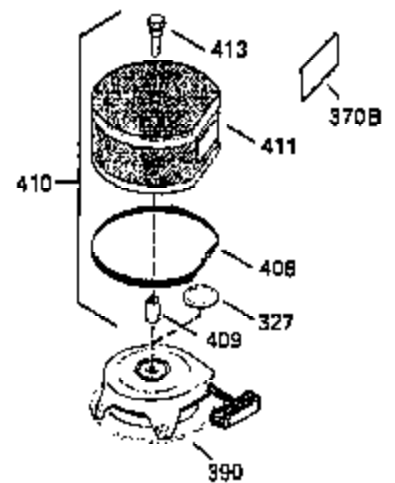

ILLUSTRATION SHOWS TYPICAL PARTS ONLY. ORDER BY PART NUMBER. PARTS NOT LISTED ARE SUPPLIED BY OEM.

OPTIONAL ELECTRIC STARTER MOTOR

OPTIONAL SPARK ARRESTOR

OPTIONAL DEBRIS SCREEN

Ref #	Part Number	Qty	Description
16	35520	1	Governor Lever
17	29916	1	Governor Lever Clamp
18	650548	1	Screw, 8-32 x 5/16"
19	35945	1	Extension Spring
28	30322	1	Lock Nut, 8-32
35	29826	1	Screw, 10-32 x 3/4"
36	29918	1	Lock Washer
37	29216	1	Lock Nut, 10-32
38	29642	1	Retaining Ring
60	35316	1	Blower Housing Extension
64	30063	1	Screw, Torx T-30, 1/4-20 x 1/2"
65	650128	1	Screw, 10-24 x 1/2"
66	30063	1	Screw, Torx T-30, 1/4-20 x 1/2"
172	28425	1	Valve Cover
173	35350	1	Breather Tube
174	650128	2	Screw, 10-24 x 1/2"
182	650517	2	Screw, 1/4-20 x 27/32"
186	35522	1	Governor Link
186A	35523	1	Choke Link
210	27793	1	Conduit Clip
211	28942	1	Screw, 10-32 x 3/8"
266	650876	2	Screw, 5/16-18 x 1-1/4"
269	35762	1	* Exhaust Manifold Gasket
270	35870	1	Exhaust Manifold
271	35293	1	Locking Plate
325	27275	1	Wire Clip
361	30063	4	Screw, Torx T-30, 1/4-20 x 1/2"
363	34148	1	Spring
370B	35274	1	Instruction Decal
380	632490	1	Carburetor (Incl. 184)
395	35763A	1	Electric Starter Motor (12 Volt)

ILLUSTRATION SHOWS TYPICAL PARTS ONLY. ORDER BY PART NUMBER. PARTS NOT LISTED ARE SUPPLIED BY OEM.

Ref #	Part Number	Qty	Description
64	30063	1	Screw, Torx T-30, 1/4-20 x 1/2"
314	650873	2	Screw, 1/4-x 3/4"
315	611113	1	Alternator Coil (3 Amp)(Incl. 321, 32 2&323)
321	611161	1	Diode
322	610921	1	Connector Body
323	610922	1	Terminal
325	27275	1	Wire Clip