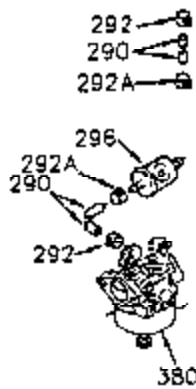

ILLUSTRATION SHOWS TYPICAL PARTS ONLY. ORDER BY PART NUMBER. PARTS NOT LISTED ARE SUPPLIED BY OEM. .

Ref #	Part Number	Qty	Description
245	35403		Air Cleaner Element (Incl. 234)
260B	35793		Blower Housing
262	29747B		Screw, 5/16-24 x 21/32"
286	35792		Starter Screen
287B	650936		Screw, 10-32 x 13/32"
290	30705		Fuel Line (16" or 40cm)
292A	35864		Fuel Line Clamp
292	26460		Fuel Line Clamp
296	34279B		Fuel Filter (Incl. 2 each of 292 & 29 2A)
308A	35437		Fill Tube Clip
370A	34686		Name Decal
380	632490		Carburetor (Incl. 184) (Refer to Division 5, Section A, page A4-6 or Fiche 12, Grid F-5for breakdown)