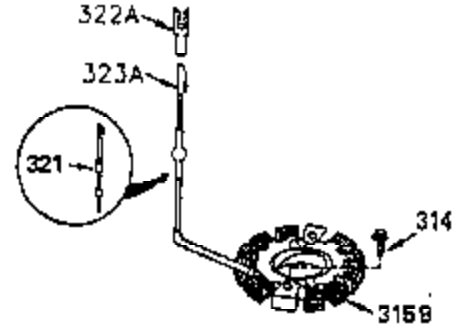

ILLUSTRATION SHOWS TYPICAL PARTS ONLY. ORDER BY PART NUMBER. PARTS NOT LISTED ARE SUPPLIED BY OEM.

OPTIONAL ELECTRIC STARTER MOTOR

OPTIONAL SPARK ARRESTOR

OPTIONAL DEBRIS SCREEN

Ref #	Part Number	Qty	Description
16	35520		Governor Lever
17	29916		Governor Lever Clamp
18	650548		Screw, 8-32 x 5/16"
19	35203		Extension Spring
28	30322		Lock Nut, 8-32
35	29826		Screw, 10-32 x 3/4"
36	29918		Lock Washer
37	29216		Lock Nut, 10-32
38	29642		Retaining Ring
60	35316A		Blower Housing Extension
62	650760		Screw, 8-32 x 3/8"
63	28545		Grommet
65	650128		Screw, 10-24 x 1/2"
66	30063		Screw, Torx T-30 , 1/4-20 x 1/2"
68	33356		Ground Terminal
172	28425		Valve Cover
173	35350		Breather Tube
174	650128		Screw, 10-24 x 1/2"
182	650517		Screw, 1/4-20 x 27/32"
186	35522		Governor Link
186A	35523		Choke Link
202	33802		Compression Spring
205	650777		Screw, 6-32 x 21/32"
207	35525		Throttle Link
210	27793		Conduit Clip
211	28942		Screw, 10-32 x 3/8"
216	35524		R.P.M. Adjusting Lever (Incl. 202, 205 & 206)
266	650876		Screw, 5/16-18 x 1-1/4"
270	35292		Exhaust Manifold
271	35293		Locking Plate (Manifold)
276	35348		Locking Plate
277	650877		Screw, 5/16-18 x 4-1/2"
284	35428		Muffler Deflector
380	632490		Carburetor (Incl. 184) (Refer to Division 5, Section A, page A4-6 or Fiche 12, Grid F-5for breakdown)
396	33329D		Electric Starter Motor (120 Volt)(opt ional) Engine requires a ring gear flywheel (611091 minimum) and the cylinder must have drilled and tapped startermounting bosses to add the electric starter.
414	35352		Spark Arrestor Screen (Incl.416)(Opti onal)
416	650760		Screw, 8-32 x 3/8" (Optional)

ILLUSTRATION SHOWS TYPICAL PARTS ONLY. ORDER BY PART NUMBER. PARTS NOT LISTED ARE SUPPLIED BY OEM.

Ref #	Part Number	Qty	Description
110A	35183		Ground Wire
314	650873		Screw, 1/4-20 x 3/4"
315D	611116		Alt.Coil (3 amp D.C.)(Incl.321,322 & 323)
321	611161		Diode
322	611117		Connector Body
323	611118		Terminal