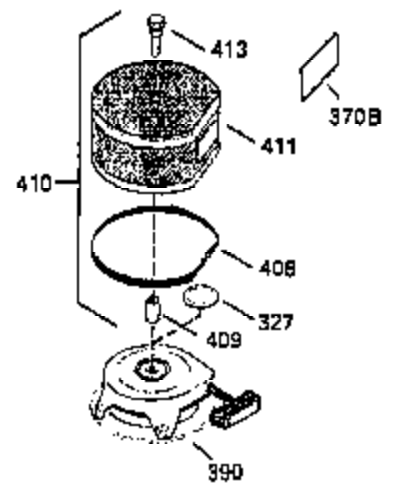

ILLUSTRATION SHOWS TYPICAL PARTS ONLY. ORDER BY PART NUMBER. PARTS NOT LISTED ARE SUPPLIED BY OEM.

OPTIONAL ELECTRIC STARTER MOTOR

OPTIONAL SPARK ARRESTOR

OPTIONAL DEBRIS SCREEN

Ref #	Part Number	Qty	Description
16	35520		Governor Lever
17	29916		Governor Lever Clamp
18	650548		Screw, 8-32 x 5/16"
19	35203		Extension Spring
28	30322		Lock Nut, 8-32
35	29826		Screw, 10-32 x 3/4"
36	29918		Lock Washer
37	29216		Lock Nut, 10-32
38	29642		Retaining Ring
60	35316A		Blower Housing Extension
62	650760		Screw, 8-32 x 3/8"
63	28545		Grommet
65	650128		Screw, 10-24 x 1/2"
66	30063		Screw, Torx T-30 , 1/4-20 x 1/2"
68	33356		Ground Terminal
172	28425		Valve Cover
173	35350		Breather Tube
174	650128		Screw, 10-24 x 1/2"
182	650517		Screw, 1/4-20 x 27/32"
186	35522		Governor Link
186A	35523		Choke Link
202	33802		Compression Spring
205	650777		Screw, 6-32 x 21/32"
207	35525		Throttle Link
210	27793		Conduit Clip
211	28942		Screw, 10-32 x 3/8"
216	35524		R.P.M. Adjusting Lever (Incl. 202, 205 & 206)
266	650876		Screw, 5/16-18 x 1-1/4"
270	35292		Exhaust Manifold
271	35293		Locking Plate (Manifold)
276	35348		Locking Plate
277	650877		Screw, 5/16-18 x 4-1/2"
284	35428		Muffler Deflector
380	632490		Carburetor (Incl. 184) (Refer to Division 5, Section A, page A4-6 or Fiche 12, Grid F-5for breakdown)
396	33329D		Electric Starter Motor (120 Volt)(opt ional) Engine requires a ring gear flywheel (611091 minimum) and the cylinder must have drilled and tapped startermounting bosses to add the electric starter.
414	35352		Spark Arrestor Screen (Incl.416)(Opti onal)
416	650760		Screw, 8-32 x 3/8" (Optional)

ILLUSTRATION SHOWS TYPICAL PARTS ONLY. ORDER BY PART NUMBER. PARTS NOT LISTED ARE SUPPLIED BY OEM.

Ref #	Part Number	Qty	Description
110A	35183		Ground Wire
314	650873		Screw, 1/4-20 x 3/4"
315D	611116		Alt.Coil (3 amp D.C.)(Incl.321,322 & 323)
321	611161		Diode
322	611117		Connector Body
323	611118		Terminal