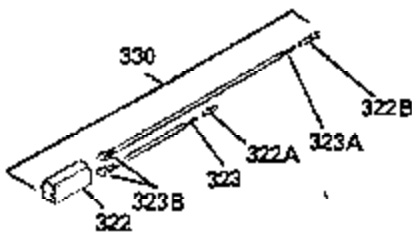

ILLUSTRATION SHOWS TYPICAL PARTS ONLY. ORDER BY PART NUMBER. PARTS NOT LISTED ARE SUPPLIED BY OEM.

Ref #	Part Number	Qty	Description
110A	35183		Ground Wire
314	650873		Screw, 1/4-20 x 3/4"
315D	611116		Alt.Coil (3 amp D.C.)(Incl.321,322 & 323)
321	611161		Diode
322	611117		Connector Body
323	611118		Terminal