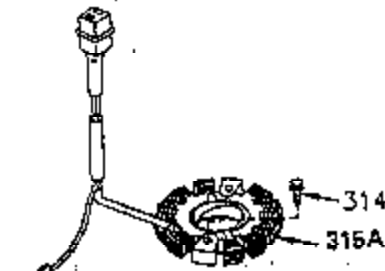

ILLUSTRATION SHOWS TYPICAL PARTS ONLY. ORDER BY PART NUMBER. PARTS NOT LISTED ARE SUPPLIED BY OEM.

OPTIONAL ELECTRIC STARTER MOTOR

OPTIONAL SPARK ARRESTOR

OPTIONAL DEBRIS SCREEN

Ref #	Part Number	Qty	Description
16	35520		Governor Lever
17	29916		Governor Lever Clamp
18	650548		Screw, 8-32 x 5/16"
19	35203		Extension Spring
28	30322		Lock Nut, 8-32
35	29826		Screw, 10-32 x 3/4"
36	29918		Lock Washer
37	29216		Lock Nut, 10-32
38	29642		Retaining Ring
60	35316A		Blower Housing Extension
62	650760		Screw, 8-32 x 3/8"
63	28545		Grommet
65	650128		Screw, 10-24 x 1/2"
66	30063		Screw, Torx T-30 , 1/4-20 x 1/2"
68	33356		Ground Terminal
172	28425		Valve Cover
173	35350		Breather Tube
174	650128		Screw, 10-24 x 1/2"
182	650517		Screw, 1/4-20 x 27/32"
186	35522		Governor Link
186A	35523		Choke Link
202	33802		Compression Spring
205	650777		Screw, 6-32 x 21/32"
207	35525		Throttle Link
210	27793		Conduit Clip
211	28942		Screw, 10-32 x 3/8"
216	35524		R.P.M. Adjusting Lever (Incl. 202, 205 & 206)
266	650876		Screw, 5/16-18 x 1-1/4"
270	35292		Exhaust Manifold
271	35293		Locking Plate (Manifold)
276	35348		Locking Plate
277	650877		Screw, 5/16-18 x 4-1/2"
284	35428		Muffler Deflector
380	632490		Carburetor (Incl. 184) (Refer to Division 5, Section A, page A4-6 or Fiche 12, Grid F-5for breakdown)
396	33329D		Electric Starter Motor (120 Volt)(opt ional) Engine requires a ring gear flywheel (611091 minimum) and the cylinder must have drilled and tapped startermounting bosses to add the electric starter.
414	35352		Spark Arrestor Screen (Incl.416)(Opti onal)
416	650760		Screw, 8-32 x 3/8" (Optional)

ILLUSTRATION SHOWS TYPICAL PARTS ONLY. ORDER BY PART NUMBER. PARTS NOT LISTED ARE SUPPLIED BY OEM.

Ref #	Part Number	Qty	Description
110A	35183		Ground Wire
314	650873		Screw, 1/4-20 x 3/4"
315D	611116		Alt.Coil (3 amp D.C.)(Incl.321,322 & 323)
321	611161		Diode
322	611117		Connector Body
323	611118		Terminal