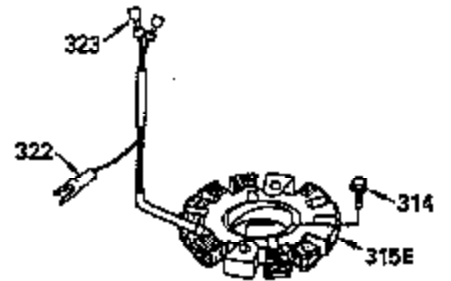

ILLUSTRATION SHOWS TYPICAL PARTS ONLY. ORDER BY PART NUMBER. PARTS NOT LISTED ARE SUPPLIED BY OEM.

OPTIONAL ELECTRIC STARTER MOTOR

OPTIONAL SPARK ARRESTOR

OPTIONAL DEBRIS SCREEN

Ref #	Part Number	Qty	Description
16	35520		Governor Lever
17	29916		Governor Lever Clamp
18	650548		Screw, 8-32 x 5/16"
19	35203		Extension Spring
28	30322		Lock Nut, 8-32
35	29826		Screw, 10-32 x 3/4"
36	29918		Lock Washer
37	29216		Lock Nut, 10-32
38	29642		Retaining Ring
60	35316A		Blower Housing Extension
62	650760		Screw, 8-32 x 3/8"
63	28545		Grommet
65	650128		Screw, 10-24 x 1/2"
66	30063		Screw, Torx T-30 , 1/4-20 x 1/2"
68	33356		Ground Terminal
172	28425		Valve Cover
173	35350		Breather Tube
174	650128		Screw, 10-24 x 1/2"
182	650517		Screw, 1/4-20 x 27/32"
186	35522		Governor Link
186A	35523		Choke Link
202	33802		Compression Spring
205	650777		Screw, 6-32 x 21/32"
207	35525		Throttle Link
210	27793		Conduit Clip
211	28942		Screw, 10-32 x 3/8"
216	35524		R.P.M. Adjusting Lever (Incl. 202, 205 & 206)
266	650876		Screw, 5/16-18 x 1-1/4"
270	35292		Exhaust Manifold
271	35293		Locking Plate (Manifold)
276	35348		Locking Plate
277	650877		Screw, 5/16-18 x 4-1/2"
284	35428		Muffler Deflector
380	632490		Carburetor (Incl. 184) (Refer to Division 5, Section A, page A4-6 or Fiche 12, Grid F-5for breakdown)
396	33329D		Electric Starter Motor (120 Volt)(opt ional) Engine requires a ring gear flywheel (611091 minimum) and the cylinder must have drilled and tapped startermounting bosses to add the electric starter.
414	35352		Spark Arrestor Screen (Incl.416)(Opti onal)
416	650760		Screw, 8-32 x 3/8" (Optional)

ILLUSTRATION SHOWS TYPICAL PARTS ONLY. ORDER BY PART NUMBER. PARTS NOT LISTED ARE SUPPLIED BY OEM.

Ref #	Part Number	Qty	Description
110A	35183		Ground Wire
314	650873		Screw, 1/4-20 x 3/4"
315D	611116		Alt.Coil (3 amp D.C.)(Incl.321,322 & 323)
321	611161		Diode
322	611117		Connector Body
323	611118		Terminal