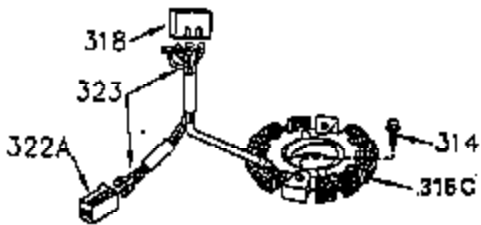

ILLUSTRATION SHOWS TYPICAL PARTS ONLY. ORDER BY PART NUMBER. PARTS NOT LISTED ARE SUPPLIED BY OEM.

OPTIONAL ELECTRIC STARTER MOTOR

OPTIONAL SPARK ARRESTOR

OPTIONAL DEBRIS SCREEN

Ref #	Part Number	Qty	Description
16	35520		Governor Lever
17	29916		Governor Lever Clamp
18	650548		Screw, 8-32 x 5/16"
19	35203		Extension Spring
28	30322		Lock Nut, 8-32
35	29826		Screw, 10-32 x 3/4"
36	29918		Lock Washer
37	29216		Lock Nut, 10-32
38	29642		Retaining Ring
60	35316A		Blower Housing Extension
62	650760		Screw, 8-32 x 3/8"
63	28545		Grommet
65	650128		Screw, 10-24 x 1/2"
66	30063		Screw, Torx T-30 , 1/4-20 x 1/2"
68	33356		Ground Terminal
172	28425		Valve Cover
173	35350		Breather Tube
174	650128		Screw, 10-24 x 1/2"
182	650517		Screw, 1/4-20 x 27/32"
186	35522		Governor Link
186A	35523		Choke Link
202	33802		Compression Spring
205	650777		Screw, 6-32 x 21/32"
207	35525		Throttle Link
210	27793		Conduit Clip
211	28942		Screw, 10-32 x 3/8"
216	35524		R.P.M. Adjusting Lever (Incl. 202, 205 & 206)
266	650876		Screw, 5/16-18 x 1-1/4"
270	35292		Exhaust Manifold
271	35293		Locking Plate (Manifold)
276	35348		Locking Plate
277	650877		Screw, 5/16-18 x 4-1/2"
284	35428		Muffler Deflector
380	632490		Carburetor (Incl. 184) (Refer to Division 5, Section A, page A4-6 or Fiche 12, Grid F-5for breakdown)
396	33329D		Electric Starter Motor (120 Volt)(opt ional) Engine requires a ring gear flywheel (611091 minimum) and the cylinder must have drilled and tapped startermounting bosses to add the electric starter.
414	35352		Spark Arrestor Screen (Incl.416)(Opti onal)
416	650760		Screw, 8-32 x 3/8" (Optional)

ILLUSTRATION SHOWS TYPICAL PARTS ONLY. ORDER BY PART NUMBER. PARTS NOT LISTED ARE SUPPLIED BY OEM.

Ref #	Part Number	Qty	Description
110A	35183		Ground Wire
314	650873		Screw, 1/4-20 x 3/4"
315D	611116		Alt.Coil (3 amp D.C.)(Incl.321,322 & 323)
321	611161		Diode
322	611117		Connector Body
323	611118		Terminal