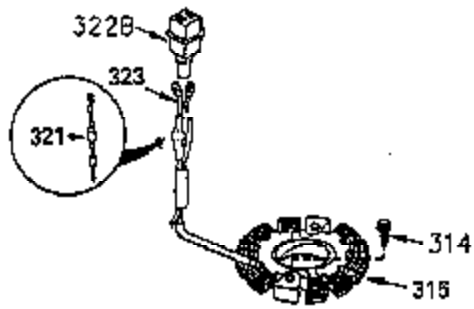

ILLUSTRATION SHOWS TYPICAL PARTS ONLY. ORDER BY PART NUMBER. PARTS NOT LISTED ARE SUPPLIED BY OEM.

OPTIONAL ELECTRIC STARTER MOTOR

OPTIONAL SPARK ARRESTOR

OPTIONAL DEBRIS SCREEN

Ref #	Part Number	Qty	Description
16	35520		Governor Lever
17	29916		Governor Lever Clamp
18	650548		Screw, 8-32 x 5/16"
19	35203		Extension Spring
28	30322		Lock Nut, 8-32
35	29826		Screw, 10-32 x 3/4"
36	29918		Lock Washer
37	29216		Lock Nut, 10-32
38	29642		Retaining Ring
60	35316A		Blower Housing Extension
62	650760		Screw, 8-32 x 3/8"
63	28545		Grommet
65	650128		Screw, 10-24 x 1/2"
66	30063		Screw, Torx T-30 , 1/4-20 x 1/2"
68	33356		Ground Terminal
172	28425		Valve Cover
173	35350		Breather Tube
174	650128		Screw, 10-24 x 1/2"
182	650517		Screw, 1/4-20 x 27/32"
186	35522		Governor Link
186A	35523		Choke Link
202	33802		Compression Spring
205	650777		Screw, 6-32 x 21/32"
207	35525		Throttle Link
210	27793		Conduit Clip
211	28942		Screw, 10-32 x 3/8"
216	35524		R.P.M. Adjusting Lever (Incl. 202, 205 & 206)
266	650876		Screw, 5/16-18 x 1-1/4"
270	35292		Exhaust Manifold
271	35293		Locking Plate (Manifold)
276	35348		Locking Plate
277	650877		Screw, 5/16-18 x 4-1/2"
284	35428		Muffler Deflector
380	632490		Carburetor (Incl. 184) (Refer to Division 5, Section A, page A4-6 or Fiche 12, Grid F-5for breakdown)
396	33329D		Electric Starter Motor (120 Volt)(opt ional) Engine requires a ring gear flywheel (611091 minimum) and the cylinder must have drilled and tapped startermounting bosses to add the electric starter.
414	35352		Spark Arrestor Screen (Incl.416)(Opti onal)
416	650760		Screw, 8-32 x 3/8" (Optional)

ILLUSTRATION SHOWS TYPICAL PARTS ONLY. ORDER BY PART NUMBER. PARTS NOT LISTED ARE SUPPLIED BY OEM.

Ref #	Part Number	Qty	Description
110A	35183		Ground Wire
314	650873		Screw, 1/4-20 x 3/4"
315D	611116		Alt.Coil (3 amp D.C.)(Incl.321,322 & 323)
321	611161		Diode
322	611117		Connector Body
323	611118		Terminal