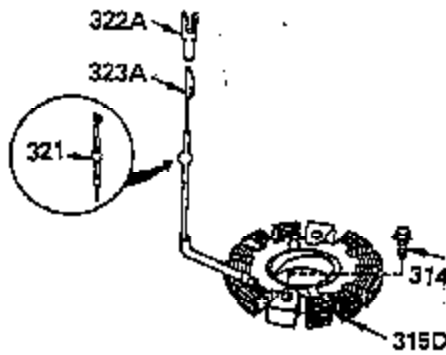

ILLUSTRATION SHOWS TYPICAL PARTS ONLY. ORDER BY PART NUMBER. PARTS NOT LISTED ARE SUPPLIED BY OEM.

OPTIONAL ELECTRIC STARTER MOTOR

OPTIONAL SPARK ARRESTOR

OPTIONAL DEBRIS SCREEN

Ref #	Part Number	Qty	Description
16	35520		Governor Lever
17	29916		Governor Lever Clamp
18	650548		Screw, 8-32 x 5/16"
19	35203		Extension Spring
28	30322		Lock Nut, 8-32
35	29826		Screw, 10-32 x 3/4"
36	29918		Lock Washer
37	29216		Lock Nut, 10-32
38	29642		Retaining Ring
60	35316A		Blower Housing Extension
62	650760		Screw, 8-32 x 3/8"
63	28545		Grommet
65	650128		Screw, 10-24 x 1/2"
66	30063		Screw, Torx T-30 , 1/4-20 x 1/2"
68	33356		Ground Terminal
172	28425		Valve Cover
173	35350		Breather Tube
174	650128		Screw, 10-24 x 1/2"
182	650517		Screw, 1/4-20 x 27/32"
186	35522		Governor Link
186A	35523		Choke Link
202	33802		Compression Spring
205	650777		Screw, 6-32 x 21/32"
207	35525		Throttle Link
210	27793		Conduit Clip
211	28942		Screw, 10-32 x 3/8"
216	35524		R.P.M. Adjusting Lever (Incl. 202, 205 & 206)
266	650876		Screw, 5/16-18 x 1-1/4"
270	35292		Exhaust Manifold
271	35293		Locking Plate (Manifold)
276	35348		Locking Plate
277	650877		Screw, 5/16-18 x 4-1/2"
284	35428		Muffler Deflector
380	632490		Carburetor (Incl. 184) (Refer to Division 5, Section A, page A4-6 or Fiche 12, Grid F-5for breakdown)
396	33329D		Electric Starter Motor (120 Volt)(opt ional) Engine requires a ring gear flywheel (611091 minimum) and the cylinder must have drilled and tapped startermounting bosses to add the electric starter.
414	35352		Spark Arrestor Screen (Incl.416)(Opti onal)
416	650760		Screw, 8-32 x 3/8" (Optional)

ILLUSTRATION SHOWS TYPICAL PARTS ONLY. ORDER BY PART NUMBER. PARTS NOT LISTED ARE SUPPLIED BY OEM.

Ref #	Part Number	Qty	Description
110A	35183		Ground Wire
314	650873		Screw, 1/4-20 x 3/4"
315D	611116		Alt.Coil (3 amp D.C.)(Incl.321,322 & 323)
321	611161		Diode
322	611117		Connector Body
323	611118		Terminal