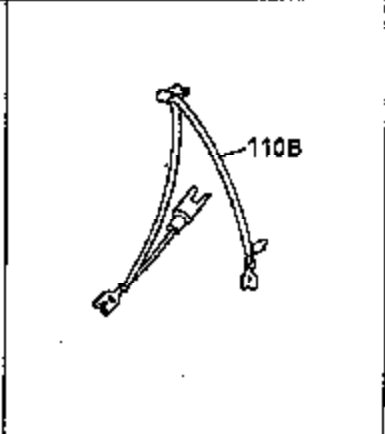

ILLUSTRATION SHOWS TYPICAL PARTS ONLY. ORDER BY PART NUMBER. PARTS NOT LISTED ARE SUPPLIED BY OEM.

OPTIONAL ELECTRIC STARTER MOTOR

OPTIONAL SPARK ARRESTOR

OPTIONAL DEBRIS SCREEN

Ref #	Part Number	Qty	Description
16	35520		Governor Lever
17	29916		Governor Lever Clamp
18	650548		Screw, 8-32 x 5/16"
19	35203		Extension Spring
28	30322		Lock Nut, 8-32
35	29826		Screw, 10-32 x 3/4"
36	29918		Lock Washer
37	29216		Lock Nut, 10-32
38	29642		Retaining Ring
60	35316A		Blower Housing Extension
65	650128		Screw, 10-24 x 1/2"
66	30063		Screw, Torx T-30 , 1/4-20 x 1/2"
172	28425		Valve Cover
173	35350		Breather Tube
174	650128		Screw, 10-24 x 1/2"
182	650517		Screw, 1/4-20 x 27/32"
186	35522		Governor Link
186A	35523		Choke Link
202	33802		Compression Spring
205	650777		Screw, 6-32 x 21/32"
207	35525		Throttle Link
209A	30200		Screw, 10-24 x 9/16"
210	27793		Conduit Clip
211	28942		Screw, 10-32 x 3/8"
284	35428		Muffler Deflector
361	30063		Screw, Torx T-30, 1/4-20 x 1/2"
363	34148		Spring
380	632490		Carburetor (Incl. 184) (Refer to Division 5, Section A, page A4-6 or Fiche 12, Grid F-5for breakdown)
395	35763A		Electric Starter Motor (12 Volt) (Refer to Division 5, Section D, page 30 or Fiche 12, Grid G-12 for breakdown)
396	33329D		Electric Starter Motor (120 Volt)(opt ional) Engine requires a ring gear flywheel (611091 minimum) and the cylinder must have drilled and tapped startermounting bosses to add the electric starter.
414	35352		Spark Arrestor Screen (Incl.416)(Opti onal)
416	650760		Screw, 8-32 x 3/8" (Optional)

ILLUSTRATION SHOWS TYPICAL PARTS ONLY. ORDER BY PART NUMBER. PARTS NOT LISTED ARE SUPPLIED BY OEM.

Ref #	Part Number	Qty	Description
314	650873		Screw, 1/4-20 x 3/4"
315A	611113		Alt.Coil (3 Amp DC)(Incl.321,322 & 32 3)
321	611161		Diode