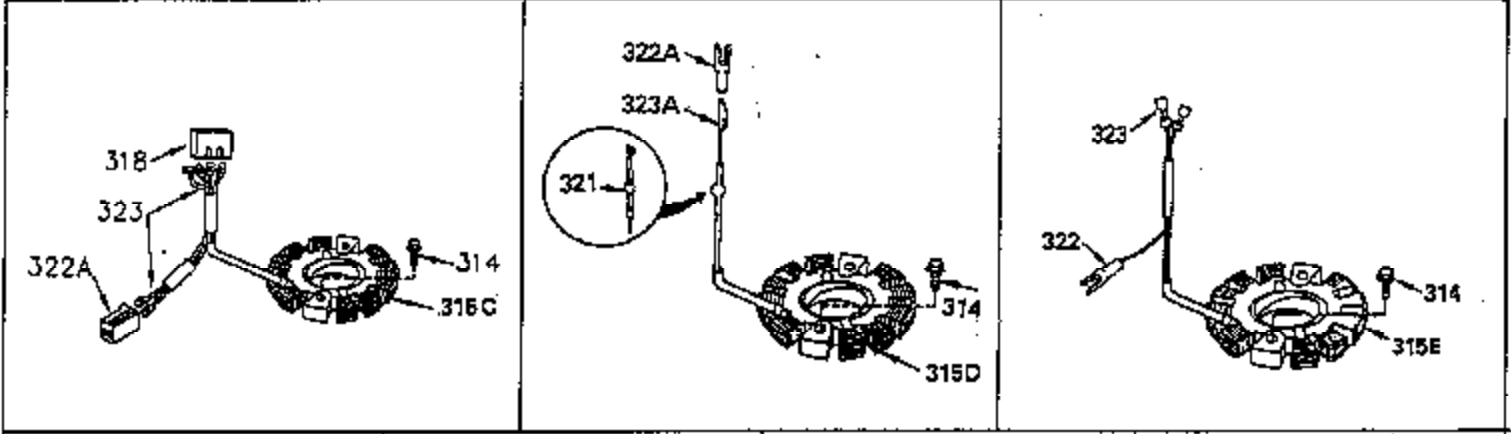

ILLUSTRATION SHOWS TYPICAL PARTS ONLY. ORDER BY PART NUMBER. PARTS NOT LISTED ARE SUPPLIED BY OEM.

Ref #	Part Number	Qty	Description
314	650873		Screw, 1/4-20 x 3/4"
315A	611113		Alt.Coil (3 Amp DC)(Incl.321,322 & 32 3)
321	611161		Diode