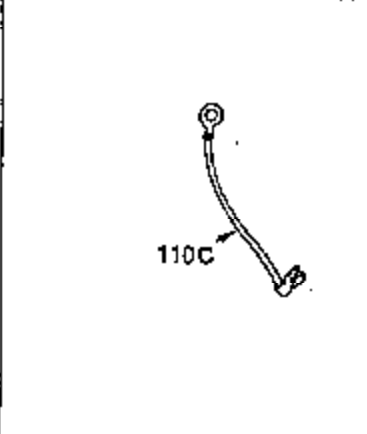

ILLUSTRATION SHOWS TYPICAL PARTS ONLY. ORDER BY PART NUMBER. PARTS NOT LISTED ARE SUPPLIED BY OEM.

OPTIONAL ELECTRIC STARTER MOTOR

OPTIONAL SPARK ARRESTOR

OPTIONAL DEBRIS SCREEN

Ref #	Part Number	Qty	Description
16	35520		Governor Lever
17	29916		Governor Lever Clamp
18	650548		Screw, 8-32 x 5/16"
19	35203		Extension Spring
28	30322		Lock Nut, 8-32
35	29826		Screw, 10-32 x 3/4"
36	29918		Lock Washer
37	29216		Lock Nut, 10-32
38	29642		Retaining Ring
60	35316A		Blower Housing Extension
65	650128		Screw, 10-24 x 1/2"
66	30063		Screw, Torx T-30 , 1/4-20 x 1/2"
172	28425		Valve Cover
173	35350		Breather Tube
174	650128		Screw, 10-24 x 1/2"
182	650517		Screw, 1/4-20 x 27/32"
186	35522		Governor Link
186A	35523		Choke Link
202	33802		Compression Spring
205	650777		Screw, 6-32 x 21/32"
207	35525		Throttle Link
209A	30200		Screw, 10-24 x 9/16"
210	27793		Conduit Clip
211	28942		Screw, 10-32 x 3/8"
284	35428		Muffler Deflector
361	30063		Screw, Torx T-30, 1/4-20 x 1/2"
363	34148		Spring
380	632490		Carburetor (Incl. 184) (Refer to Division 5, Section A, page A4-6 or Fiche 12, Grid F-5for breakdown)
395	35763A		Electric Starter Motor (12 Volt) (Refer to Division 5, Section D, page 30 or Fiche 12, Grid G-12 for breakdown)
396	33329D		Electric Starter Motor (120 Volt)(opt ional) Engine requires a ring gear flywheel (611091 minimum) and the cylinder must have drilled and tapped startermounting bosses to add the electric starter.
414	35352		Spark Arrestor Screen (Incl.416)(Opti onal)
416	650760		Screw, 8-32 x 3/8" (Optional)

ILLUSTRATION SHOWS TYPICAL PARTS ONLY. ORDER BY PART NUMBER. PARTS NOT LISTED ARE SUPPLIED BY OEM.

Ref #	Part Number	Qty	Description
314	650873		Screw, 1/4-20 x 3/4"
315A	611113		Alt.Coil (3 Amp DC)(Incl.321,322 & 32 3)
321	611161		Diode