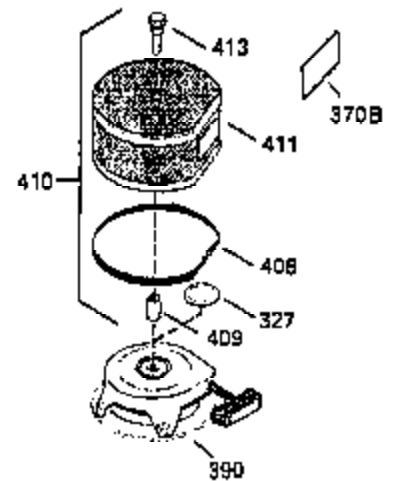

ILLUSTRATION SHOWS TYPICAL PARTS ONLY. ORDER BY PART NUMBER. PARTS NOT LISTED ARE SUPPLIED BY OEM.

OPTIONAL ELECTRIC STARTER MOTOR

OPTIONAL SPARK ARRESTOR

OPTIONAL DEBRIS SCREEN

Ref #	Part Number	Qty	Description
16	35520		Governor Lever
17	29916		Governor Lever Clamp
18	650548		Screw, 8-32 x 5/16"
19	35203		Extension Spring
28	30322		Lock Nut, 8-32
35	29826		Screw, 10-32 x 3/4"
36	29918		Lock Washer
37	29216		Lock Nut, 10-32
38	29642		Retaining Ring
60	35316A		Blower Housing Extension
65	650128		Screw, 10-24 x 1/2"
66	30063		Screw, Torx T-30 , 1/4-20 x 1/2"
172	28425		Valve Cover
173	35350		Breather Tube
174	650128		Screw, 10-24 x 1/2"
179	30593		Retainer Clip
182	650517		Screw, 1/4-20 x 27/32"
186A	35523		Choke Link
186	35522		Governor Link
205	650777		Screw, 6-32 x 21/32"
207	35525		Throttle Link
210	27793		Conduit Clip
211	28942		Screw, 10-32 x 3/8"
266	650876		Screw, 5/16-18 x 1-1/4"
270	35292		Exhaust Manifold
271	35293		Locking Plate (Manifold)
284	35428		Muffler Deflector
327	35392		Starter Plug
361	30063		Screw, Torx T-30, 1/4-20 x 1/2"
363	34148		Spring
370C	35274		Instruction Decal
380	632490		Carburetor (Incl. 184) (Refer to Division 5, Section A, page A4-6 or Fiche 12, Grid F-5for breakdown)
390	590633		Rewind Starter (Refer to Division 5, Section C, page 30 or Fiche 12, Grid G-9 for breakdown)
395	35763A		Electric Starter Motor (12 Volt) (Refer to Division 5, Section D, page 30 or Fiche 12, Grid G-12 for breakdown)
396	33329D		Electric Starter Motor (120 Volt)(opt ional) Engine requires a ring gear flywheel (611091 minimum) and the cylinder must have drilled and tapped startermounting bosses to add the electric starter.
414	35352		Spark Arrestor Screen (Incl.416)(Opti onal)
416	650760		Screw, 8-32 x 3/8" (Optional)