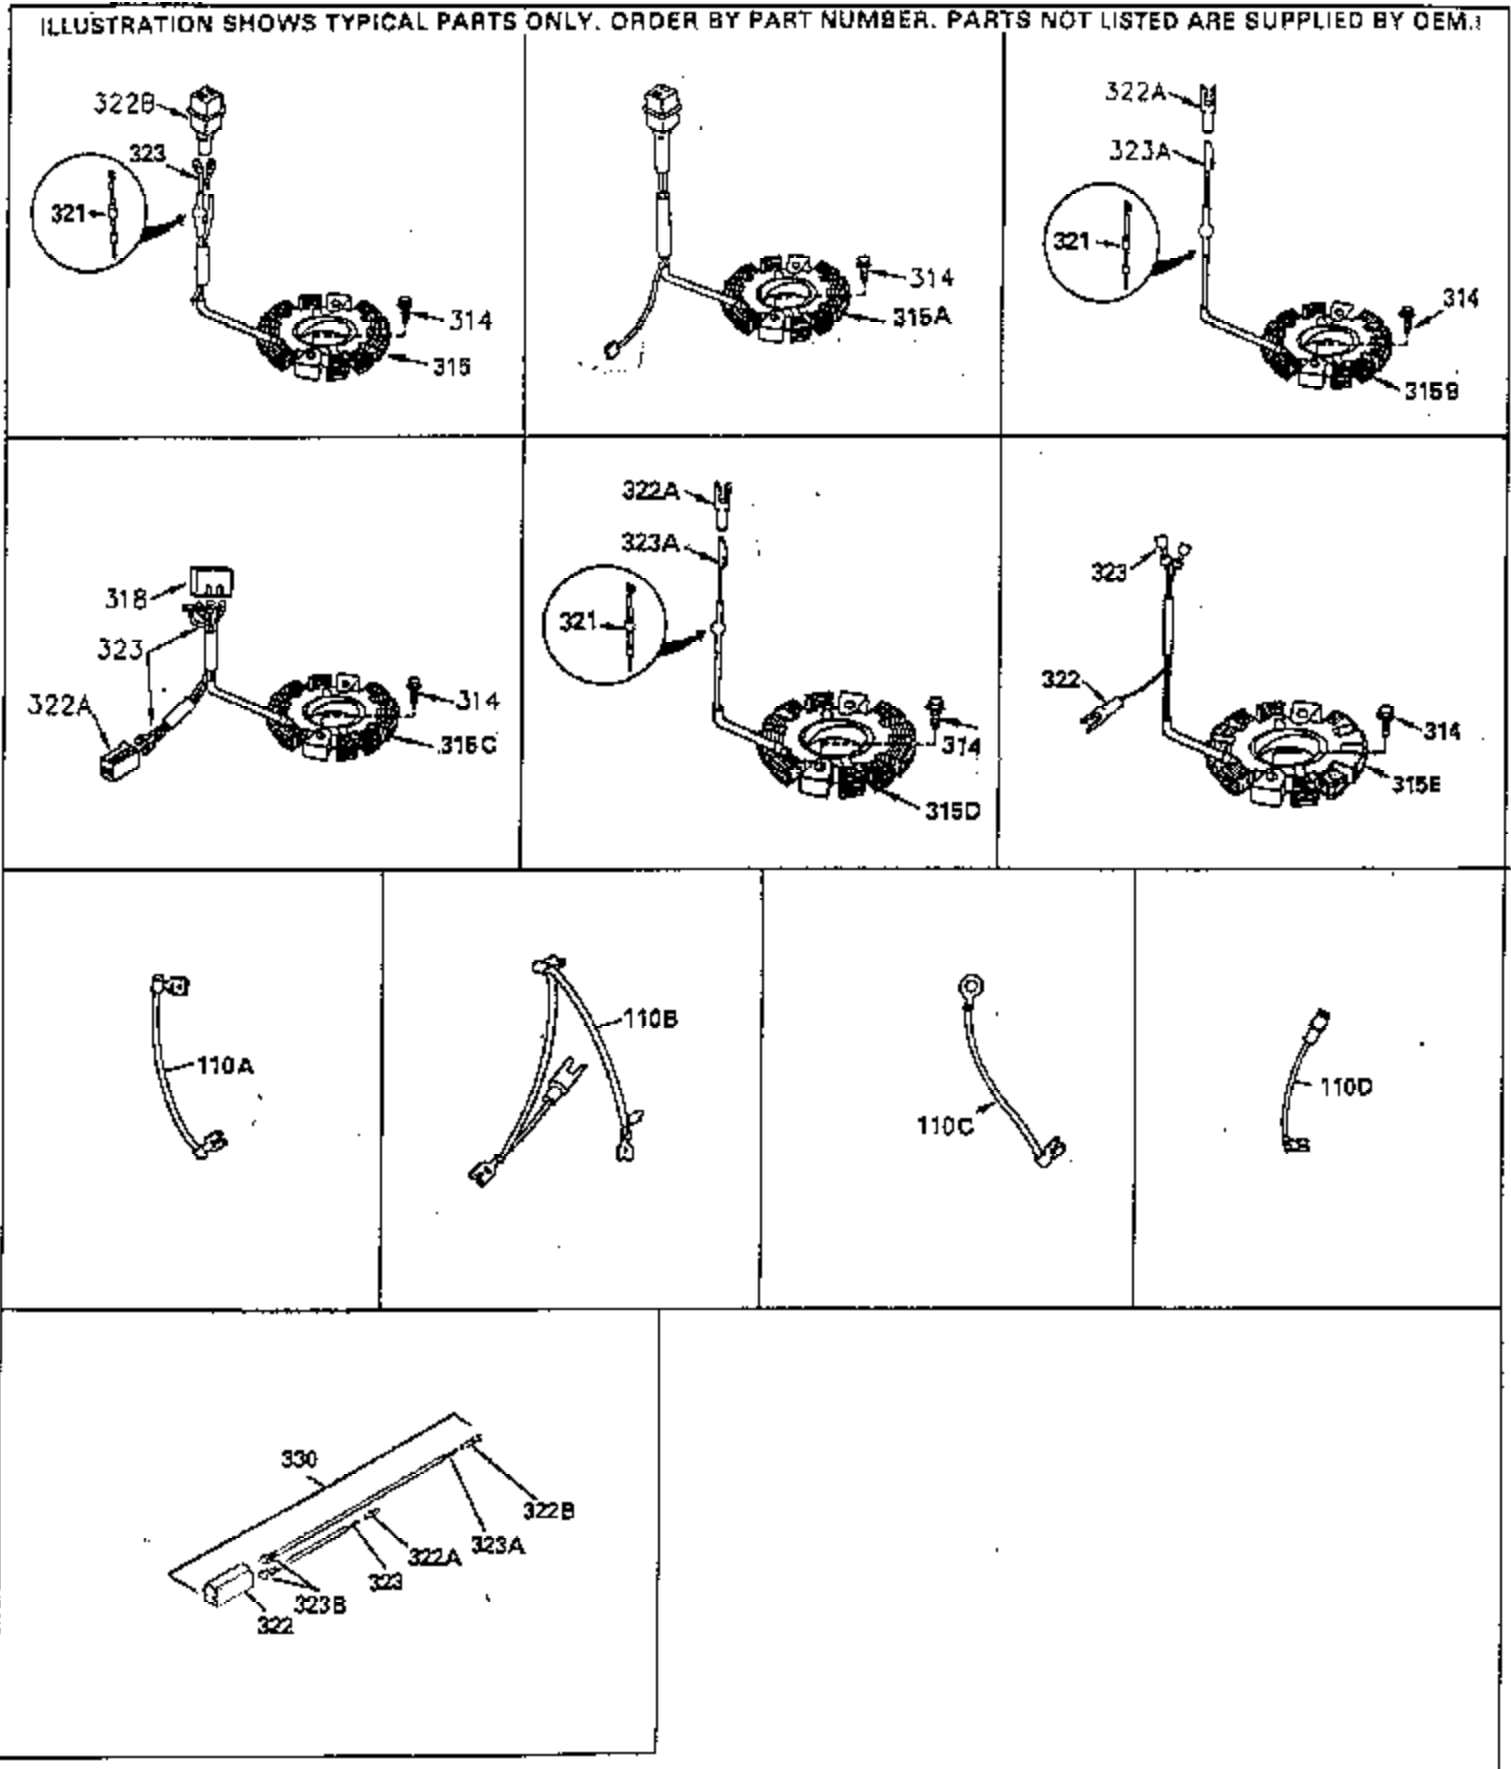

ILLUSTRATION SHOWS TYPICAL PARTS ONLY. ORDER BY PART NUMBER. PARTS NOT LISTED ARE SUPPLIED BY OEM.

Ref #	Part Number	Qty	Description
110B	35580		Ground Wire
314	650873		Screw, 1/4-20 x 3/4"
315A	611113		Alt.Coil (3 Amp DC)(Incl.321,322 & 32 3)
321	611161		Diode
370C	35274		Instruction Decal