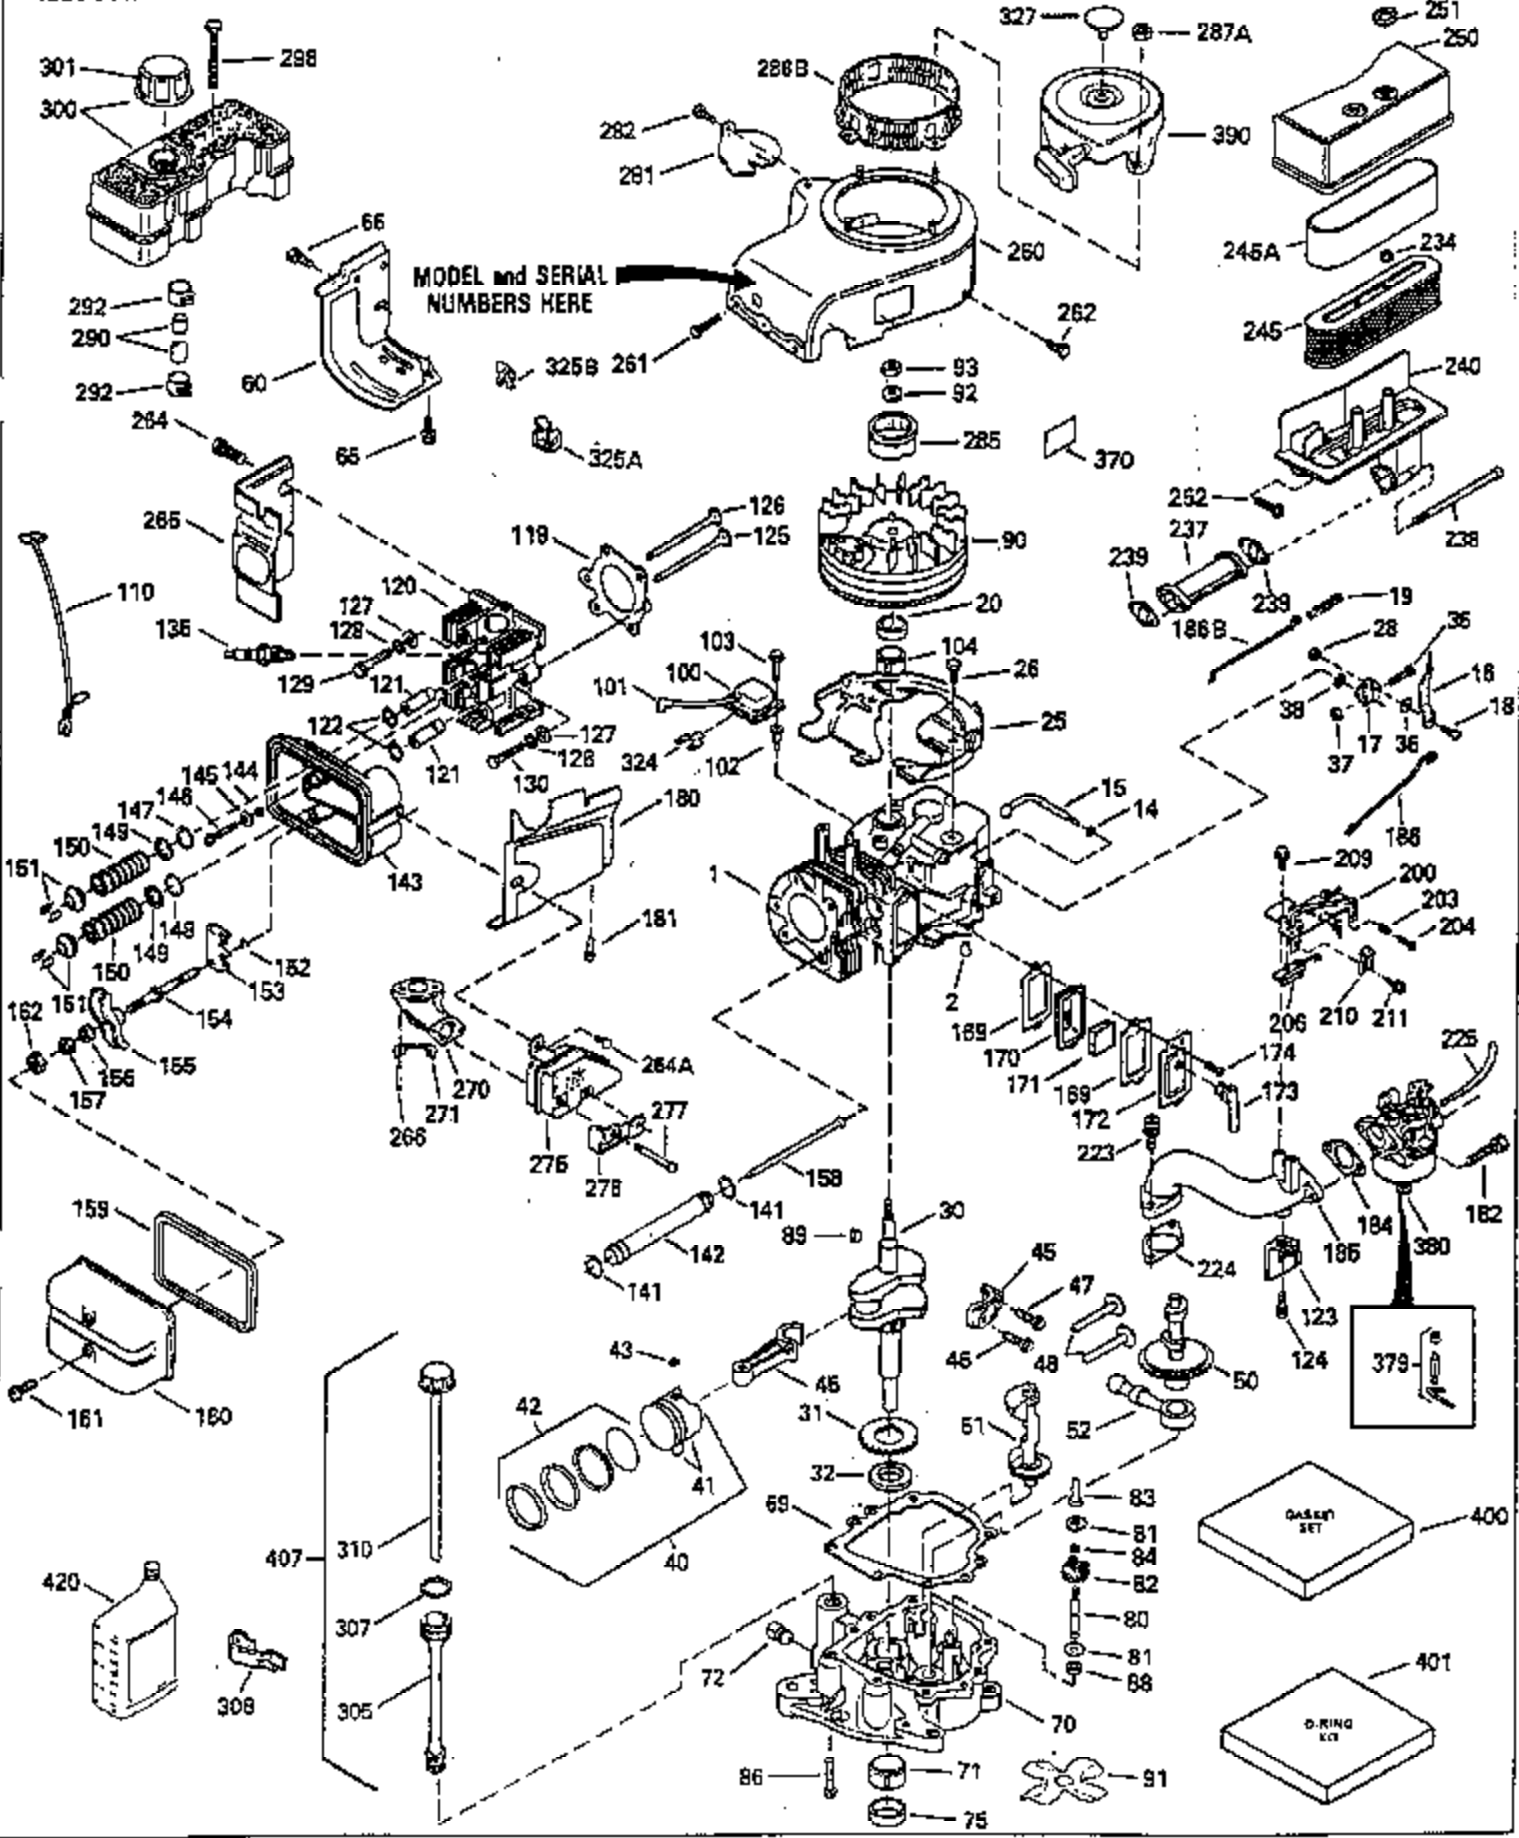

ILLUSTRATION SHOWS TYPICAL PARTS ONLY. ORDER BY PART NUMBER. PARTS NOT LISTED ARE SUPPLIED BY OEM.

Ref #	Part Number	Qty	Description
1	35323A		Cylinder (Incl. 2 & 20) (3-5/16" Bore)
2	27652		Dowel Pin
14	28277		Washer
15	35324		Governor Rod
16	35520		Governor Lever
17	29916		Governor Lever Clamp
18	650548		Screw, 8-32 x 5/16"
19	35203		Extension Spring
20	35319		Oil Seal
25	35326		Blower Housing Baffle
26	650561		Screw, 1/4-20 x 5/8"
28	30322		Lock Nut, 8-32
30	35335A		Crankshaft (Counterbalance)
31	35327		Counterbalance Gear
32	35653		Shim Washer (.015") (Use as required)
35	29826		Screw, 10-32 x 3/4"
36	29918		Lock Washer
37	29216		Lock Nut, 10-32
38	29642		Retaining Ring
40	35776		Piston, Pin & Ring Set (Std.)
40	35777		Piston, Pin & Ring Set (.010" OS)
40	35778		Piston, Pin & Ring Set (.020" OS)
41	35773		Piston & Pin Ass'y. (Std.) (Incl. 43)
41	35774		Piston & Pin Ass'y. (.010" OS) (Incl. 43)
41	35775		Piston & Pin Ass'y. (.020" OS) (Incl. 43)
42	35779		Ring Set (Std.)
42	35780		Ring Set (.010" O.S.)
42	35781		Ring Set (.020" O.S.)
43	35772		Piston Pin Retaining Ring
45	35330A		Connecting Rod Ass'y. (Incl. 46 & 47)
46	650908		Connecting Rod Bolt
47	650882		Connecting Rod Bolt
48	35313		Valve Lifter
50	35314		Camshaft (MCR)
51	35315A		Counterbalance Weight
52	31356		Oil Pump
60	35316A		Blower Housing Extension
65	650128		Screw, 10-24 x 1/2"
66	30063		Screw, Torx T-30 , 1/4-20 x 1/2"
69	35317		* Mounting Flange Gasket
70	35711A		Mounting Flange (Incl. 72, 75 & 80)
72	31927		Oil Drain Plug
75	35319		Oil Seal
80	35712		Governor Shaft
81	35479		Washer, Flat
82	35321		Governor Gear Ass'y. (Incl. 81)
83	35322		Governor Spool
84	29193		Retaining Ring
86	650833		Screw, 1/4-20 x 1-3/16"
88	31707A		Spacer (Incl. 81)
89	32589		Flywheel Key
90	611093		Flywheel (3 amp w/ring gear)
92	650880		Lock Washer
93	650881		Flywheel Nut
100	35135		Solid State Ignition
101	610118		Spark Plug Cover
102	650872		Solid State Mounting Stud
103	650814		Screw, Torx T-15, 10-24 x 1"