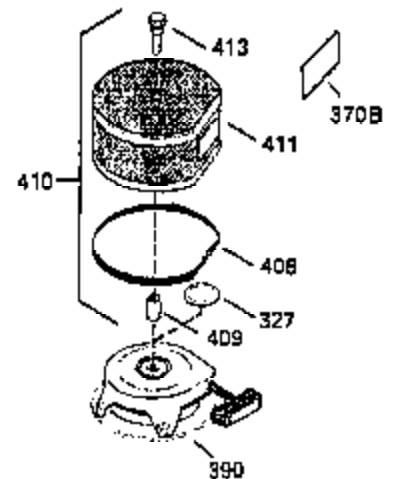

Ref #	Part Number	Qty	Description
64	30063	1	Screw, Torx T-30, 1/4-20 x 1/2"
245	35403	1	Air Cleaner Filter (Incl. 234)
262	29747B	2	Screw, Torx T-40, 5/16-24 x 21/32"
286	35446	1	Starter Screen
287	29752	4	Nut & Lock Washer, 1/4-28
290	30705	1	Fuel Line
292	26460	2	Fuel Line Clamp
325	34246	1	Wire Clip
327	35392	1	Starter Plug
370B	35274	1	Instruction Decal
370A	34686	1	Name Decal
380	632490	1	Carburetor (Incl. 184)

ILLUSTRATION SHOWS TYPICAL PARTS ONLY. ORDER BY PART NUMBER. PARTS NOT LISTED ARE SUPPLIED BY OEM.

OPTIONAL ELECTRIC STARTER MOTOR

OPTIONAL SPARK ARRESTOR

OPTIONAL DEBRIS SCREEN

Ref #	Part Number	Qty	Description
16	35520	1	Governor Lever
17	29916	1	Governor Lever Clamp
18	650548	1	Screw, 8-32 x 5/16"
19	35945	1	Extension Spring
28	30322	1	Lock Nut, 8-32
35	29826	1	Screw, 10-32 x 3/4"
36	29918	1	Lock Washer
37	29216	1	Lock Nut, 10-32
38	29642	1	Retaining Ring
60	35316	1	Blower Housing Extension
62	650760	1	Screw, 8-32 x 3/8"
63	28545	1	Grommet
64	30063	1	Screw, Torx T-30, 1/4-20 x 1/2"
65	650128	1	Screw, 10-24 x 1/2"
66	30063	1	Screw, Torx T-30, 1/4-20 x 1/2"
68	33356	1	Ground Terminal
172	28425	1	Valve Cover
173	35350	1	Breather Tube
174	650128	2	Screw, 10-24 x 1/2"
182	650517	2	Screw, 1/4-20 x 27/32"
186	35522	1	Governor Link
186A	35957	1	Choke Link
210	27793	1	Conduit Clip
211	28942	1	Screw, 10-32 x 3/8"
266	650876	2	Screw, 5/16-18 x 1-1/4"
269	35762	2	* Exhaust Manifold Gasket
270	35292	1	Exhaust Manifold
271	35293	1	Locking Plate
276	35348	1	Locking Plate
277	650877	2	Screw, 5/16-18 x 4-1/2"
325	34246	1	Wire Clip
327	35392	1	Starter Plug
363	34148	1	Spring
370B	35274	1	Instruction Decal
380	632490	1	Carburetor (Incl. 184)
390	590671	1	Rewind Starter

ILLUSTRATION SHOWS TYPICAL PARTS ONLY. ORDER BY PART NUMBER. PARTS NOT LISTED ARE SUPPLIED BY OEM.

Ref #	Part Number	Qty	Description
64	30063	1	Screw, Torx T-30, 1/4-20 x 1/2"
325	34246	1	Wire Clip
