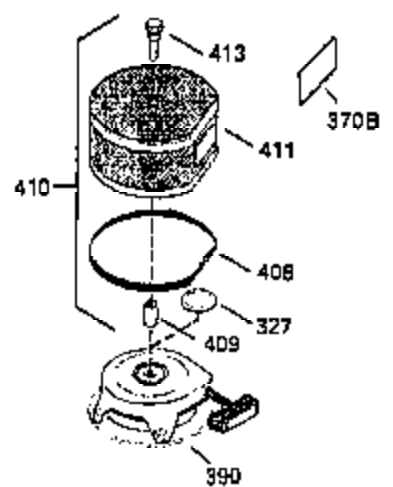

ILLUSTRATION SHOWS TYPICAL PARTS ONLY. ORDER BY PART NUMBER. PARTS NOT LISTED ARE SUPPLIED BY OEM. .

Ref #	Part Number	Qty	Description
64	30063	1	Screw, Torx T-30, 1/4-20 x 1/2"
245	35403	1	Air Cleaner Filter (Incl. 234)
262	29747B	2	Screw, Torx T-40, 5/16-24 x 21/32"
286	35792	1	Debris Screen
287	650936	1	Screw, 10-32 x 13/32"
290	30705	1	Fuel Line
292A	35864	1	Fuel Filter Clamp
292	26460	2	Fuel Line Clamp
296	34279B	1	Fuel Filter (Incl. 292A)
308A	33997	1	Fill Tube Clip
380	632490	1	Carburetor (Incl. 184)

ILLUSTRATION SHOWS TYPICAL PARTS ONLY. ORDER BY PART NUMBER. PARTS NOT LISTED ARE SUPPLIED BY OEM.

**OPTIONAL ELECTRIC STARTER MOTOR**

**OPTIONAL SPARK ARRESTOR**

**OPTIONAL DEBRIS SCREEN**

Ref #	Part Number	Qty	Description
16	35520	1	Governor Lever
17	29916	1	Governor Lever Clamp
18	650548	1	Screw, 8-32 x 5/16"
19	35945	1	Extension Spring
28	30322	1	Lock Nut, 8-32
35	29826	1	Screw, 10-32 x 3/4"
36	29918	1	Lock Washer
37	29216	1	Lock Nut, 10-32
38	29642	1	Retaining Ring
60	35316	1	Blower Housing Extension
64	30063	1	Screw, Torx T-30, 1/4-20 x 1/2"
65	650128	1	Screw, 10-24 x 1/2"
66	30063	1	Screw, Torx T-30, 1/4-20 x 1/2"
172	28425	1	Valve Cover
173	35350	1	Breather Tube
174	650128	2	Screw, 10-24 x 1/2"
182	650517	2	Screw, 1/4-20 x 27/32"
186	35522	1	Governor Link
186A	35957	1	Choke Link
210	27793	1	Conduit Clip
211	28942	1	Screw, 10-32 x 3/8"
319	650735	2	Screw, 10-24 x 3/8"
320	611175	1	Regulator
361	30063	4	Screw, Torx T-30, 1/4-20 x 1/2"
363	34148	1	Spring
380	632490	1	Carburetor (Incl. 184)
395	35763A	1	Electric Starter Motor (12 Volt)

ILLUSTRATION SHOWS TYPICAL PARTS ONLY. ORDER BY PART NUMBER. PARTS NOT LISTED ARE SUPPLIED BY OEM.

Ref #	Part Number	Qty	Description
64	30063	1	Screw, Torx T-30, 1/4-20 x 1/2"
314	650873	2	Screw, 1/4-20 x 3/4"
315	611176	1	Alternator Coil (5 Amp)(Incl. 322 & 3 23)
322	611117	1	Connector Body
323	611118	1	Terminal