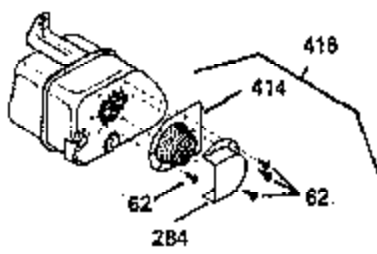

ILLUSTRATION SHOWS TYPICAL PARTS ONLY. ORDER BY PART NUMBER. PARTS NOT LISTED ARE SUPPLIED BY OEM. .

Ref #	Part Number	Qty	Description
64	30063	1	Screw, Torx T-30, 1/4-20 x 1/2"
245	35403	1	Air Cleaner Filter (Incl. 234)
262	29747B	2	Screw, Torx T-40, 5/16-24 x 21/32"
286	35792	1	Debris Screen
287	650936	1	Screw, 10-32 x 13/32"
290	30705	1	Fuel Line
292A	35864	1	Fuel Filter Clamp
292	26460	2	Fuel Line Clamp
296	34279B	1	Fuel Filter (Incl. 292A)
308A	33997	1	Fill Tube Clip
380	632490	1	Carburetor (Incl. 184)

ILLUSTRATION SHOWS TYPICAL PARTS ONLY. ORDER BY PART NUMBER. PARTS NOT LISTED ARE SUPPLIED BY OEM.

**OPTIONAL ELECTRIC STARTER MOTOR**

**OPTIONAL SPARK ARRESTOR**

**OPTIONAL DEBRIS SCREEN**

Ref #	Part Number	Qty	Description
16	35520	1	Governor Lever
17	29916	1	Governor Lever Clamp
18	650548	1	Screw, 8-32 x 5/16"
19	35945	1	Extension Spring
28	30322	1	Lock Nut, 8-32
35	29826	1	Screw, 10-32 x 3/4"
36	29918	1	Lock Washer
37	29216	1	Lock Nut, 10-32
38	29642	1	Retaining Ring
60	35316	1	Blower Housing Extension
64	30063	1	Screw, Torx T-30, 1/4-20 x 1/2"
65	650128	1	Screw, 10-24 x 1/2"
66	30063	1	Screw, Torx T-30, 1/4-20 x 1/2"
172	28425	1	Valve Cover
173	35350	1	Breather Tube
174	650128	2	Screw, 10-24 x 1/2"
182	650517	2	Screw, 1/4-20 x 27/32"
186	35522	1	Governor Link
186A	35957	1	Choke Link
210	27793	1	Conduit Clip
211	28942	1	Screw, 10-32 x 3/8"
319	650735	2	Screw, 10-24 x 3/8"
320	611175	1	Regulator
361	30063	4	Screw, Torx T-30, 1/4-20 x 1/2"
363	34148	1	Spring
380	632490	1	Carburetor (Incl. 184)
395	35763A	1	Electric Starter Motor (12 Volt)

ILLUSTRATION SHOWS TYPICAL PARTS ONLY. ORDER BY PART NUMBER. PARTS NOT LISTED ARE SUPPLIED BY OEM.

Ref #	Part Number	Qty	Description
64	30063	1	Screw, Torx T-30, 1/4-20 x 1/2"
314	650873	2	Screw, 1/4-20 x 3/4"
315	611176	1	Alternator Coil (5 Amp)(Incl. 322 & 3 23)
322	611117	1	Connector Body
323	611118	1	Terminal