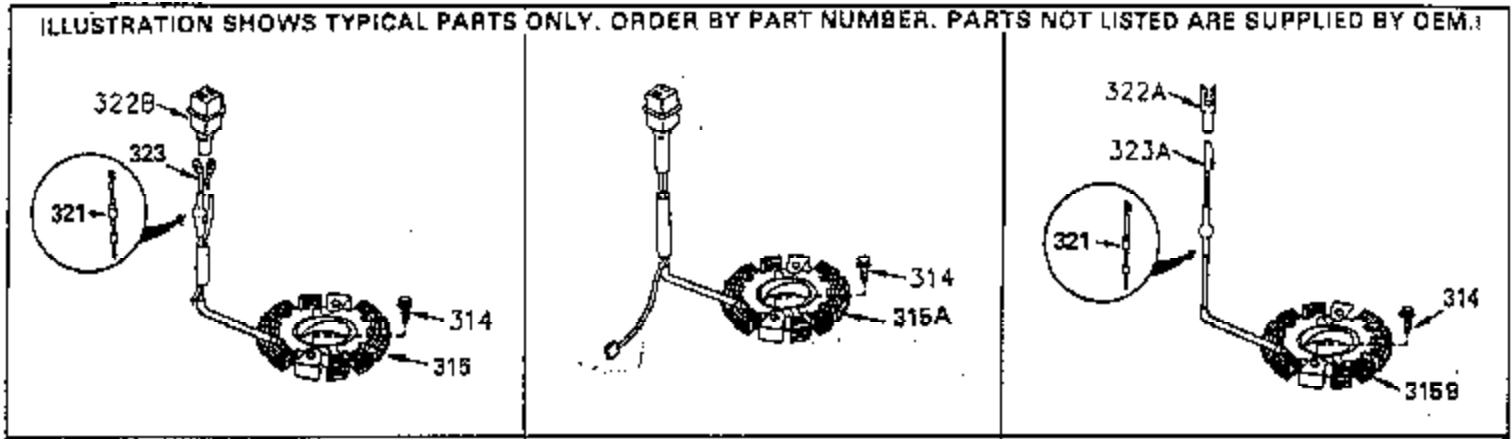

ILLUSTRATION SHOWS TYPICAL PARTS ONLY. ORDER BY PART NUMBER. PARTS NOT LISTED ARE SUPPLIED BY OEM. .

Ref #	Part Number	Qty	Description
64	30063	1	Screw, Torx T-30, 1/4-20 x 1/2"
245	35403	1	Air Cleaner Filter (Incl. 234)
262	29747B	2	Screw, Torx T-40, 5/16-24 x 21/32"
286	35792	1	Debris Screen
287	650936	1	Screw, 10-32 x 13/32"
290	30705	1	Fuel Line
292A	35864	1	Fuel Filter Clamp
292	26460	2	Fuel Line Clamp
296	34279B	1	Fuel Filter (Incl. 292A)
308A	33997	1	Fill Tube Clip
380	632490	1	Carburetor (Incl. 184)

ILLUSTRATION SHOWS TYPICAL PARTS ONLY. ORDER BY PART NUMBER. PARTS NOT LISTED ARE SUPPLIED BY OEM.

**OPTIONAL ELECTRIC STARTER MOTOR**

**OPTIONAL SPARK ARRESTOR**

**OPTIONAL DEBRIS SCREEN**

Ref #	Part Number	Qty	Description
16	35520	1	Governor Lever
17	29916	1	Governor Lever Clamp
18	650548	1	Screw, 8-32 x 5/16"
19	35945	1	Extension Spring
28	30322	1	Lock Nut, 8-32
35	29826	1	Screw, 10-32 x 3/4"
36	29918	1	Lock Washer
37	29216	1	Lock Nut, 10-32
38	29642	1	Retaining Ring
60	35316	1	Blower Housing Extension
64	30063	1	Screw, Torx T-30, 1/4-20 x 1/2"
65	650128	1	Screw, 10-24 x 1/2"
66	30063	1	Screw, Torx T-30, 1/4-20 x 1/2"
172	28425	1	Valve Cover
173	35350	1	Breather Tube
174	650128	2	Screw, 10-24 x 1/2"
182	650517	2	Screw, 1/4-20 x 27/32"
186	35522	1	Governor Link
186A	35957	1	Choke Link
210	27793	1	Conduit Clip
211	28942	1	Screw, 10-32 x 3/8"
319	650735	2	Screw, 10-24 x 3/8"
320	611175	1	Regulator
361	30063	4	Screw, Torx T-30, 1/4-20 x 1/2"
363	34148	1	Spring
380	632490	1	Carburetor (Incl. 184)
395	35763A	1	Electric Starter Motor (12 Volt)

ILLUSTRATION SHOWS TYPICAL PARTS ONLY. ORDER BY PART NUMBER. PARTS NOT LISTED ARE SUPPLIED BY OEM.

Ref #	Part Number	Qty	Description
64	30063	1	Screw, Torx T-30, 1/4-20 x 1/2"
314	650873	2	Screw, 1/4-20 x 3/4"
315	611176	1	Alternator Coil (5 Amp)(Incl. 322 & 3 23)
322	611117	1	Connector Body
323	611118	1	Terminal