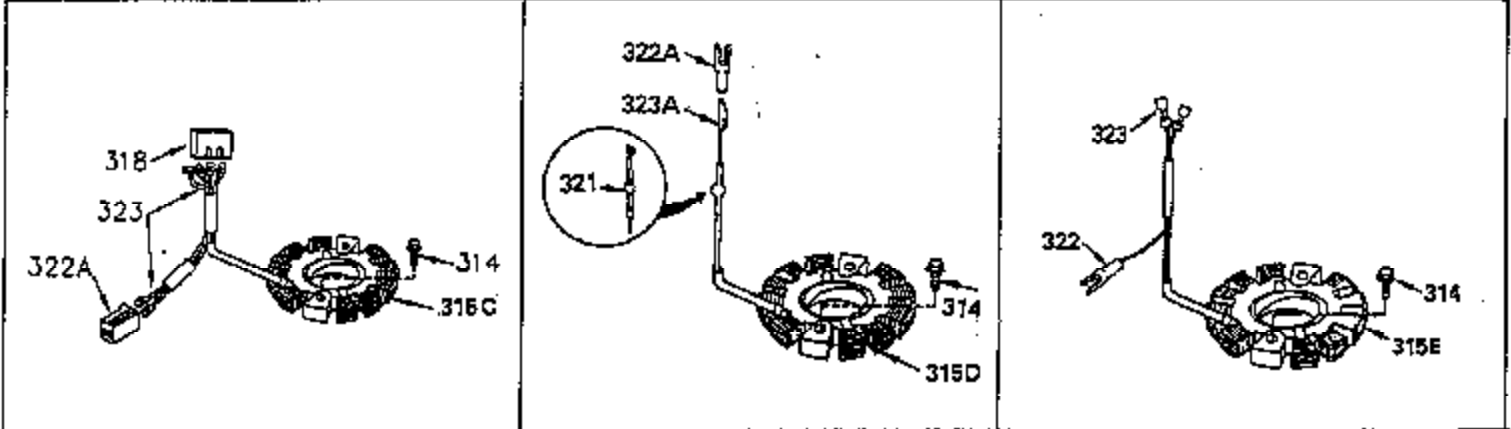

ILLUSTRATION SHOWS TYPICAL PARTS ONLY. ORDER BY PART NUMBER. PARTS NOT LISTED ARE SUPPLIED BY OEM. .

Ref #	Part Number	Qty	Description
64	30063	1	Screw, Torx T-30, 1/4-20 x 1/2"
245	35403	1	Air Cleaner Filter (Incl. 234)
262	29747B	2	Screw, Torx T-40, 5/16-24 x 21/32"
286	35792	1	Debris Screen
287	650936	1	Screw, 10-32 x 13/32"
290	30705	1	Fuel Line
292A	35864	1	Fuel Filter Clamp
292	26460	2	Fuel Line Clamp
296	34279B	1	Fuel Filter (Incl. 292A)
308A	33997	1	Fill Tube Clip
380	632490	1	Carburetor (Incl. 184)

ILLUSTRATION SHOWS TYPICAL PARTS ONLY. ORDER BY PART NUMBER. PARTS NOT LISTED ARE SUPPLIED BY OEM.

**OPTIONAL ELECTRIC STARTER MOTOR**

**OPTIONAL SPARK ARRESTOR**

**OPTIONAL DEBRIS SCREEN**

Ref #	Part Number	Qty	Description
16	35520	1	Governor Lever
17	29916	1	Governor Lever Clamp
18	650548	1	Screw, 8-32 x 5/16"
19	35945	1	Extension Spring
28	30322	1	Lock Nut, 8-32
35	29826	1	Screw, 10-32 x 3/4"
36	29918	1	Lock Washer
37	29216	1	Lock Nut, 10-32
38	29642	1	Retaining Ring
60	35316	1	Blower Housing Extension
64	30063	1	Screw, Torx T-30, 1/4-20 x 1/2"
65	650128	1	Screw, 10-24 x 1/2"
66	30063	1	Screw, Torx T-30, 1/4-20 x 1/2"
172	28425	1	Valve Cover
173	35350	1	Breather Tube
174	650128	2	Screw, 10-24 x 1/2"
182	650517	2	Screw, 1/4-20 x 27/32"
186	35522	1	Governor Link
186A	35957	1	Choke Link
210	27793	1	Conduit Clip
211	28942	1	Screw, 10-32 x 3/8"
319	650735	2	Screw, 10-24 x 3/8"
320	611175	1	Regulator
361	30063	4	Screw, Torx T-30, 1/4-20 x 1/2"
363	34148	1	Spring
380	632490	1	Carburetor (Incl. 184)
395	35763A	1	Electric Starter Motor (12 Volt)

ILLUSTRATION SHOWS TYPICAL PARTS ONLY. ORDER BY PART NUMBER. PARTS NOT LISTED ARE SUPPLIED BY OEM.

Ref #	Part Number	Qty	Description
64	30063	1	Screw, Torx T-30, 1/4-20 x 1/2"
314	650873	2	Screw, 1/4-20 x 3/4"
315	611176	1	Alternator Coil (5 Amp)(Incl. 322 & 3 23)
322	611117	1	Connector Body
323	611118	1	Terminal