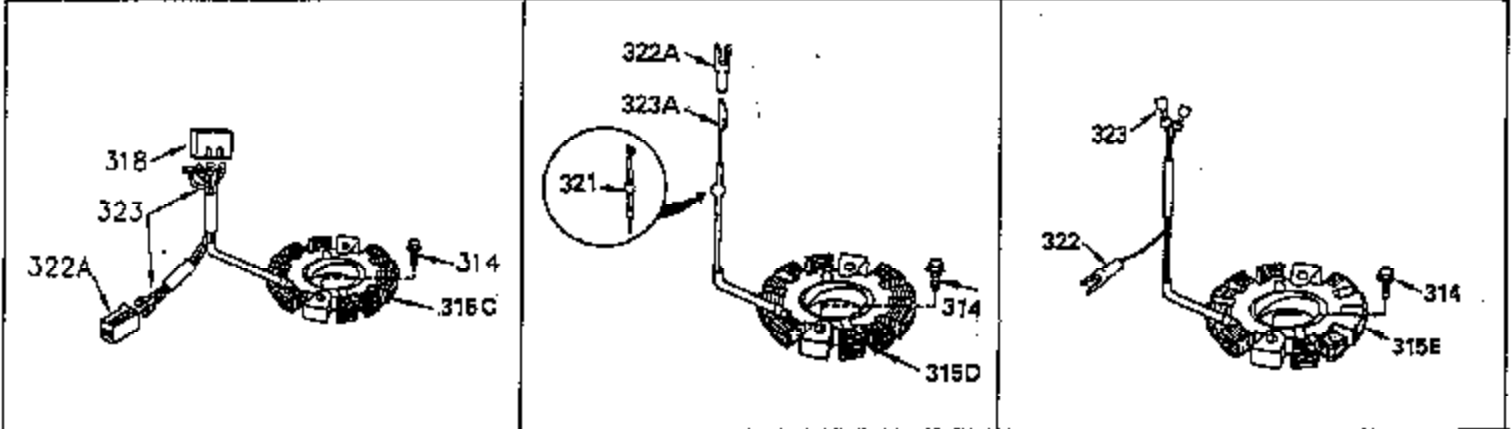

ILLUSTRATION SHOWS TYPICAL PARTS ONLY. ORDER BY PART NUMBER. PARTS NOT LISTED ARE SUPPLIED BY OEM.

Ref #	Part Number	Qty	Description
64	30063	1	Screw, Torx T-30, 1/4-20 x 1/2"
314	650873	2	Screw, 1/4-20 x 3/4"
315	611116	1	Alternator Coil (3 Amp)(Incl. 321, 32 2 & 323)
321	611161	1	Diode
322	611117	1	Connector Body
323	611118	1	Terminal
325	34246	1	Wire Clip