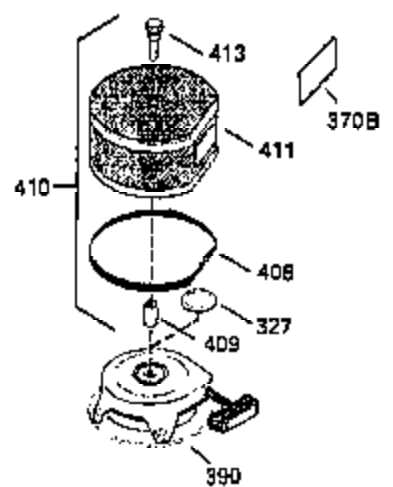

ILLUSTRATION SHOWS TYPICAL PARTS ONLY. ORDER BY PART NUMBER. PARTS NOT LISTED ARE SUPPLIED BY OEM.

**OPTIONAL ELECTRIC STARTER MOTOR**

**OPTIONAL SPARK ARRESTOR**

**OPTIONAL DEBRIS SCREEN**

Ref #	Part Number	Qty	Description
16	35520	1	Governor Lever
17	29916	1	Governor Lever Clamp
18	650548	1	Screw, 8-32 x 5/16"
19	35945	1	Extension Spring
28	30322	1	Lock Nut, 8-32
35	29826	1	Screw, 10-32 x 3/4"
36	29918	1	Lock Washer
37	29216	1	Lock Nut, 10-32
38	29642	1	Retaining Ring
60	35316	1	Blower Housing Extension
62	650760	1	Screw, 8-32 x 3/8"
63	28545	1	Grommet
64	30063	1	Screw, Torx T-30, 1/4-20 x 1/2"
65	650128	1	Screw, 10-24 x 1/2"
66	30063	1	Screw, Torx T-30, 1/4-20 x 1/2"
68	33356	1	Ground Terminal
172	28425	1	Valve Cover
173	35350	1	Breather Tube
174	650128	2	Screw, 10-24 x 1/2"
182	650517	2	Screw, 1/4-20 x 27/32"
186A	35957	1	Choke Link
186	35522	1	Governor Link
210	27793	1	Conduit Clip
211	28942	1	Screw, 10-32 x 3/8"
266	650876	2	Screw, 5/16-18 x 1-1/4"
269	35762	2	* Exhaust Manifold Gasket
270	35292	1	Exhaust Manifold
271	35293	1	Locking Plate
276	35348	1	Locking Plate
277	650877	2	Screw, 5/16-18 x 4-1/2"
325	34246	1	Wire Clip
361	30063	1	Screw, Torx T-30, 1/4-20 x 1/2"
363	34148	1	Spring
370B	35274	1	Instruction Decal
380	632490	1	Carburetor (Incl. 184)
395	35763A	1	Electric Starter Motor (12 Volt)

ILLUSTRATION SHOWS TYPICAL PARTS ONLY. ORDER BY PART NUMBER. PARTS NOT LISTED ARE SUPPLIED BY OEM.

Ref #	Part Number	Qty	Description
64	30063	1	Screw, Torx T-30, 1/4-20 x 1/2"
314	650873	2	Screw, 1/4-20 x 3/4"
315	611116	1	Alternator Coil (3 Amp)(Incl. 321, 32 2 & 323)
321	611161	1	Diode
322	611117	1	Connector Body
323	611118	1	Terminal
325	34246	1	Wire Clip