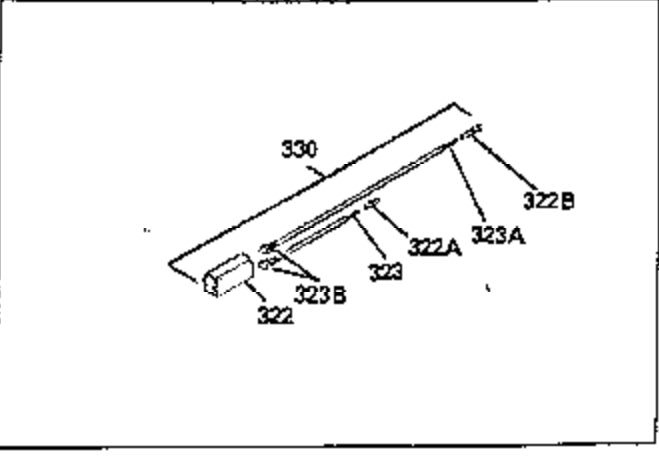

ILLUSTRATION SHOWS TYPICAL PARTS ONLY. ORDER BY PART NUMBER. PARTS NOT LISTED ARE SUPPLIED BY OEM.

Ref #	Part Number	Qty	Description
64	30063	1	Screw, Torx T-30, 1/4-20 x 1/2"
314	650873	2	Screw, 1/4-20 x 3/4"
315	611116	1	Alternator Coil (3 Amp)(Incl. 321, 32 2 & 323)
321	611161	1	Diode
322	611117	1	Connector Body
323	611118	1	Terminal
325	34246	1	Wire Clip