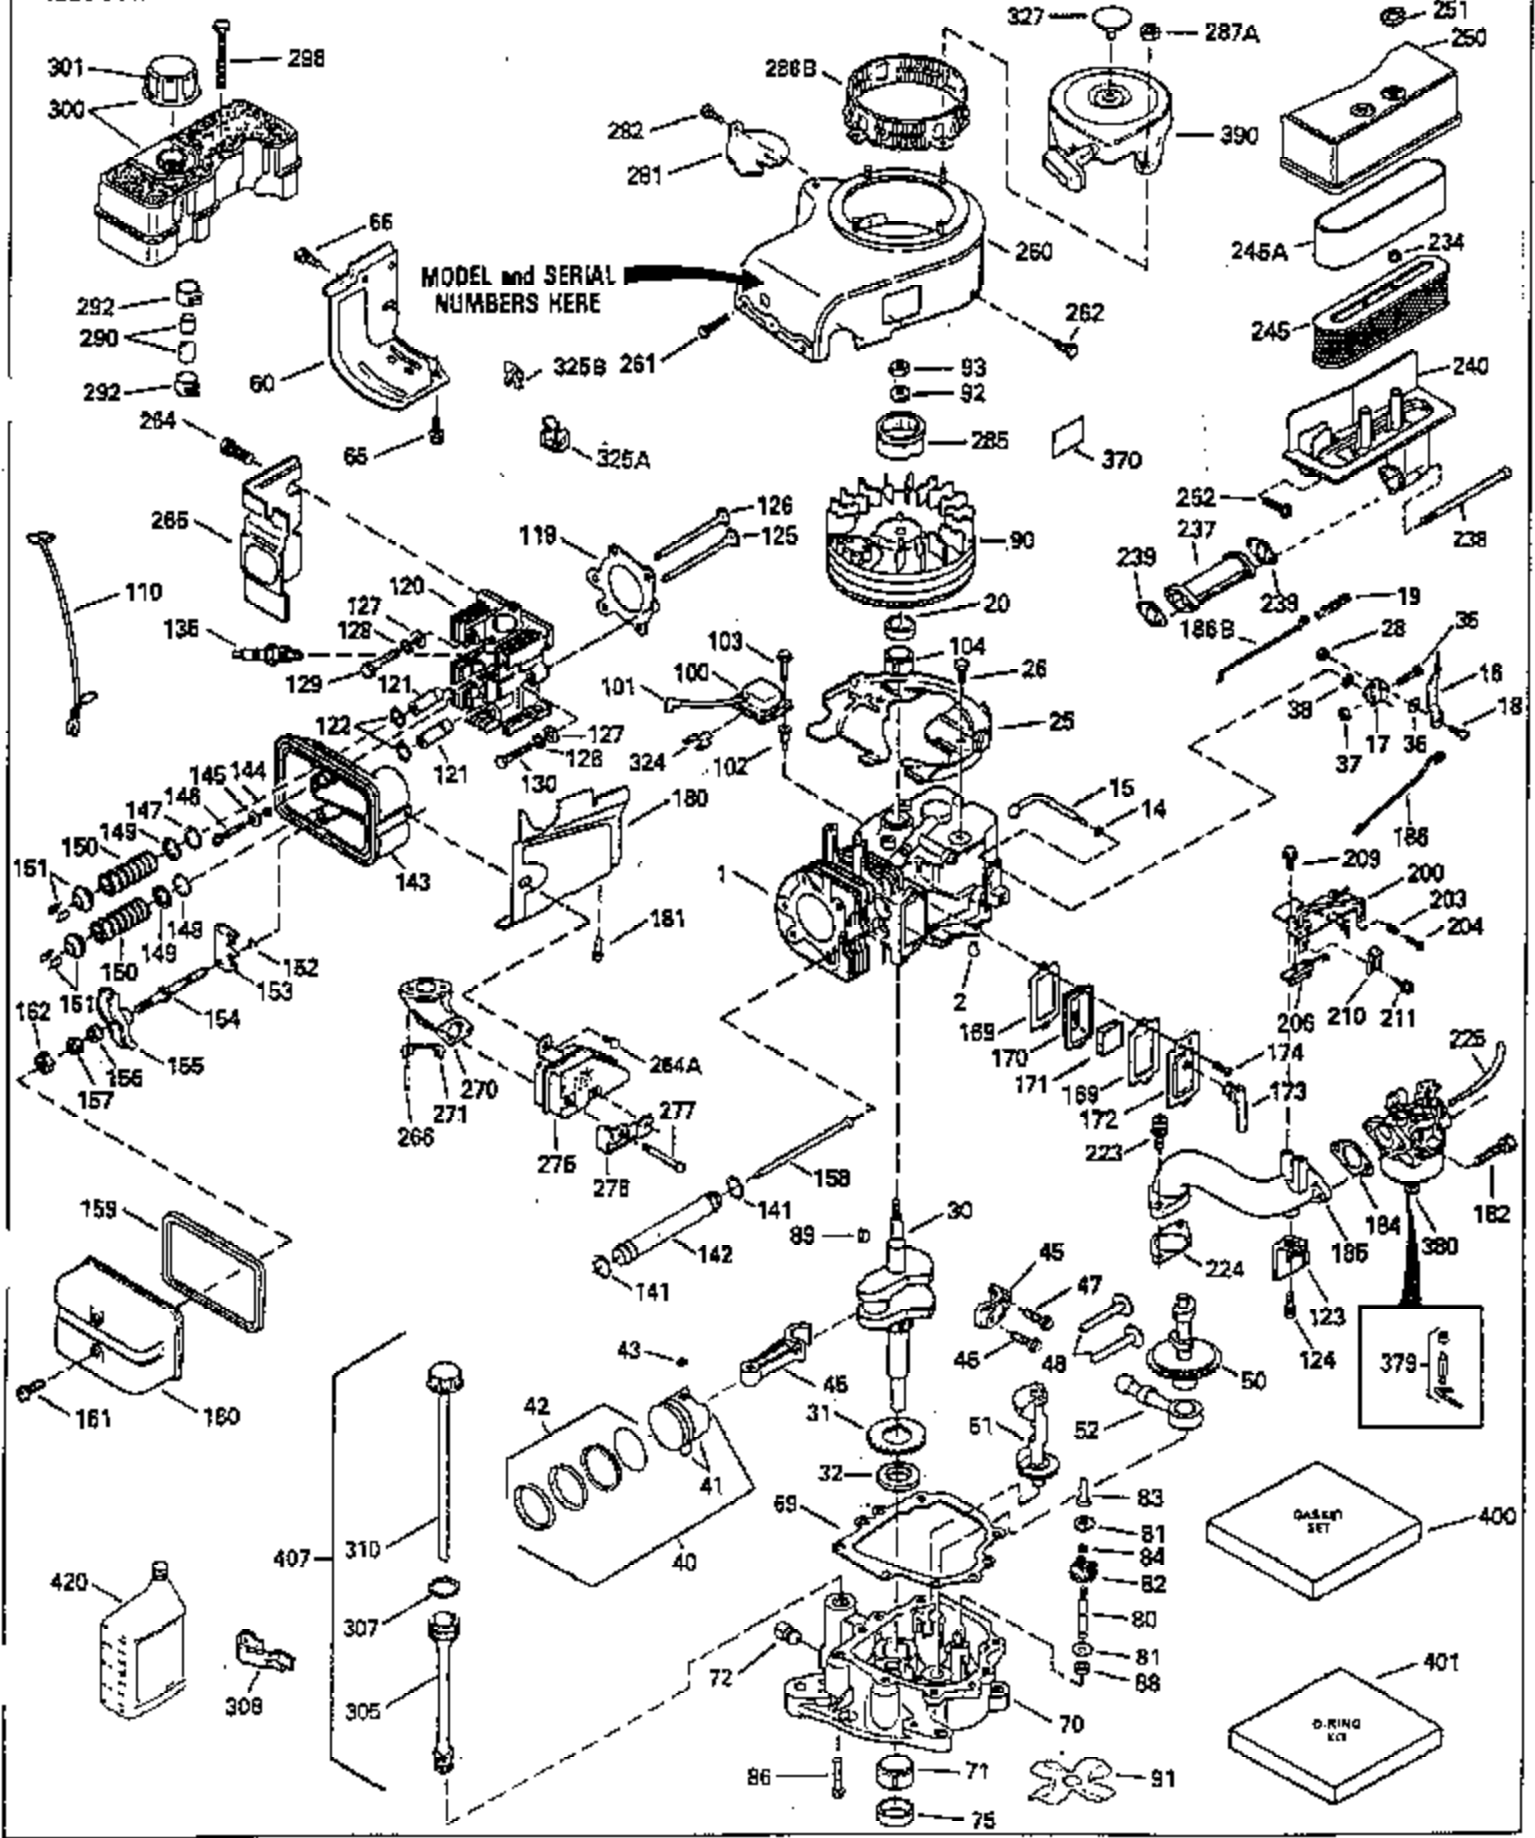

ILLUSTRATION SHOWS TYPICAL PARTS ONLY. ORDER BY PART NUMBER. PARTS NOT LISTED ARE SUPPLIED BY OEM.

Ref #	Part Number	Qty	Description
1	35323A	1	Cylinder (Incl. 2 & 20)
2	27652	2	Dowel Pin
14	28277	2	Washer
15	35324	1	Governor Rod
16	35520	1	Governor Lever
17	29916	1	Governor Lever Clamp
18	650548	1	Screw, 8-32 x 5/16"
19	35945	1	Extension Spring
20	35319	1	Oil Seal
25	35326	1	Blower Housing Baffle
26	650561	2	Screw, 1/4-20 x 5/8"
28	30322	1	Lock Nut, 8-32
30	35336B	1	Crankshaft
31	35327	1	Counterbalance Gear
35	29826	1	Screw, 10-32 x 3/4"
36	29918	1	Lock Washer
37	29216	1	Lock Nut, 10-32
38	29642	1	Retaining Ring
40	35776	1	Piston, Pin & Ring Set (Std.)
40	35777	1	Piston, Pin & Ring Set (.010" OS)
40	35778	1	Piston, Pin & Ring Set (.020" OS)
41	35773	1	Piston & Pin Ass'y. (Std.) (Incl. 43)
41	35774	1	Piston & Pin Ass'y. (.010" OS) (Incl. 43)
41	35775	1	Piston & Pin Ass'y. (.020" OS) (Incl. 43)
42	35779	1	Ring Set (Std.)
42	35780	1	Ring Set (.010" OS)
42	35781	1	Ring Set (.020" OS)
43	35772	2	Piston Pin Retaining Ring
45	35330A	1	Connecting Rod Ass'y. (Incl. 46 & 47)
46	650908	1	Connecting Rod Bolt
47	650882	1	Connecting Rod Bolt
48	35313	2	Valve Lifter
50	35939	1	Camshaft (MCR)
51	35315A	1	Counterbalance Weight
52	31356	1	Oil Pump Ass'y.
60	35316	1	Blower Housing Extension
64	30063	1	Screw, Torx T-30, 1/4-20 x 1/2"
65	650128	1	Screw, 10-24 x 1/2"
66	30063	1	Screw, Torx T-30, 1/4-20 x 1/2"
69	35317	1	* Mounting Flange Gasket
70	35711A	1	Mounting Flange (Incl. 72, 75 & 80)
72	31927	1	Oil Drain Plug
75	35319	1	Oil Seal
80	35712	1	Governor Shaft
81	35479	2	Washer
82	35321	1	Governor Gear Ass'y.
83	35322	1	Governor Spool
84	29193	1	Retaining Ring
86	650833	7	Screw, 1/4-20 x 1-3/16"
88	31707A	1	Spacer
89	32589	1	Flywheel Key
90	611093	1	Flywheel
92	650880	1	Lock Washer
93	650881	1	Flywheel Nut
100	35135	1	Solid State Ignition
101	610118	1	Spark Plug Cover
102	650872	2	Solid State Mounting Stud
103	650814	2	Screw, Torx T-15, 10-24 x 1"