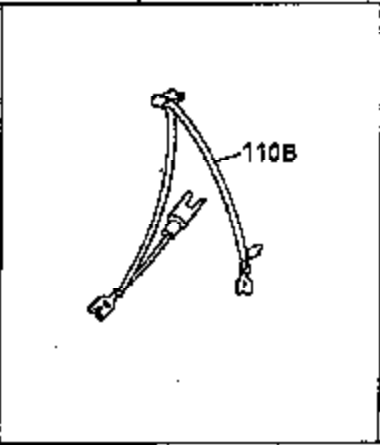

ILLUSTRATION SHOWS TYPICAL PARTS ONLY. ORDER BY PART NUMBER. PARTS NOT LISTED ARE SUPPLIED BY OEM.

Ref #	Part Number	Qty	Description
64	30063	1	Screw, Torx T-30, 1/4-20 x 1/2"
314	650873	2	Screw, 1/4-20 x 3/4"
315	611116	1	Alternator Coil (3 Amp)(Incl. 321, 32 2 & 323)
321	611161	1	Diode
322	611117	1	Connector Body
323	611118	1	Terminal
325	34246	1	Wire Clip