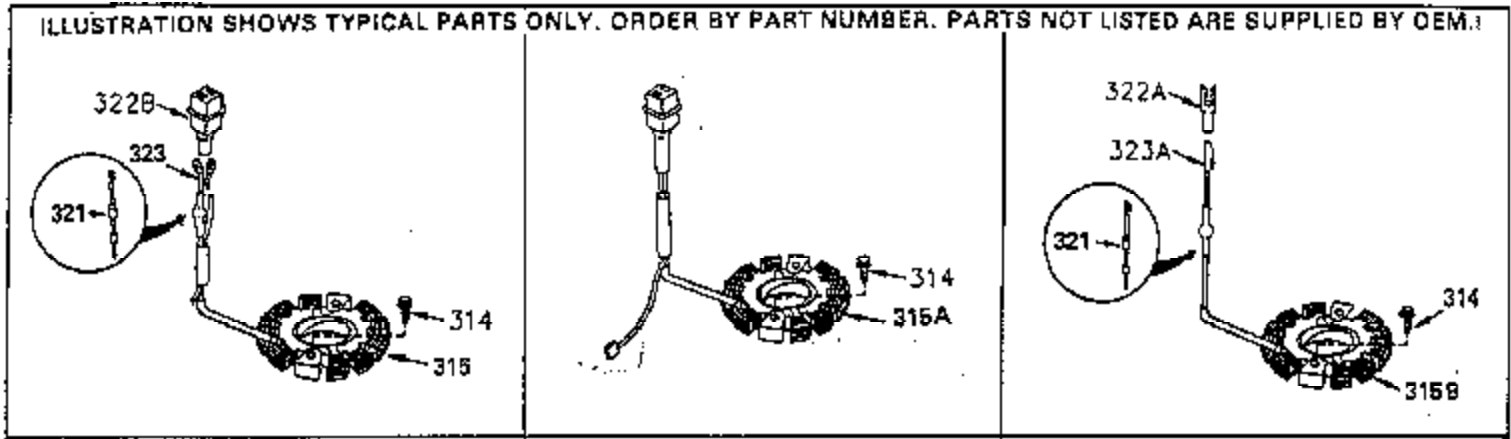

ILLUSTRATION SHOWS TYPICAL PARTS ONLY. ORDER BY PART NUMBER. PARTS NOT LISTED ARE SUPPLIED BY OEM.

Ref #	Part Number	Qty	Description
64	30063	1	Screw, Torx T-30, 1/4-20 x 1/2"
314	650873	2	Screw, 1/4-20 x 3/4"
315	611116	1	Alternator Coil (3 Amp)(Incl. 321, 32 2 & 323)
321	611161	1	Diode
322	611117	1	Connector Body
323	611118	1	Terminal
325	34246	1	Wire Clip