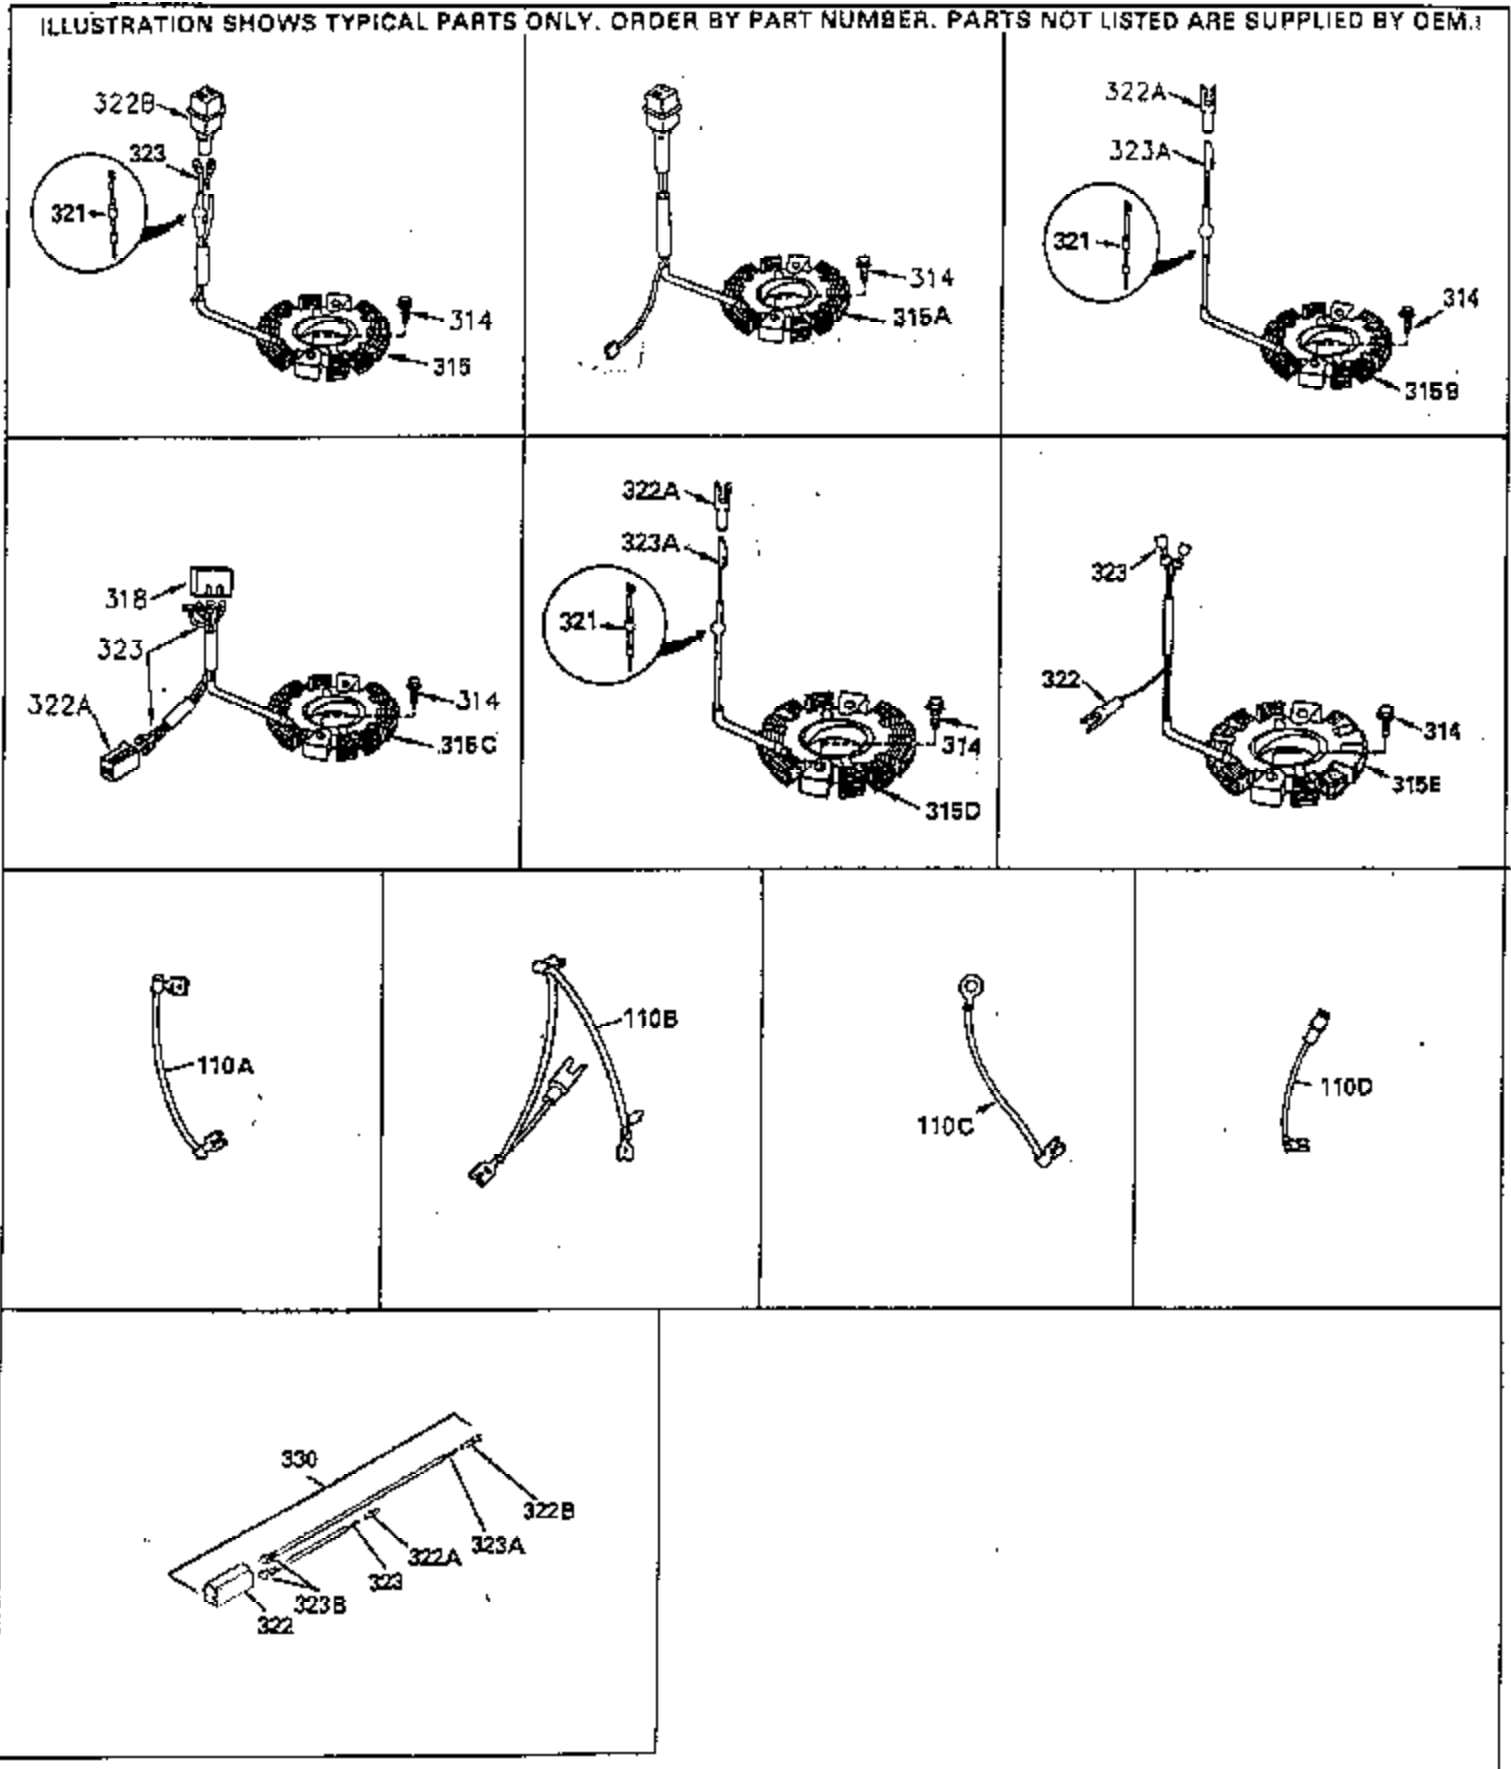

ILLUSTRATION SHOWS TYPICAL PARTS ONLY. ORDER BY PART NUMBER. PARTS NOT LISTED ARE SUPPLIED BY OEM. .

Ref #	Part Number	Qty	Description
64	30063	1	Screw, Torx T-30, 1/4-20 x 1/2"
245	35403	1	Air Cleaner Filter (Incl. 234)
262	29747B	2	Screw, Torx T-40, 5/16-24 x 21/32"
286A	35792	1	Debris Screen
287	650936	1	Screw, 10-32 x 13/32"
290	30705	1	Fuel Line
292	26460	2	Fuel Line Clamp
296	34279B	1	Fuel Filter (Incl. 292)
308A	33997	1	Fuel Tube Clip
325	34246	1	Wire Clip
370B	35274	1	Instruction Decal
370A	34686	1	Name Decal
380	632490	1	Carburetor (Incl. 184)

ILLUSTRATION SHOWS TYPICAL PARTS ONLY. ORDER BY PART NUMBER. PARTS NOT LISTED ARE SUPPLIED BY OEM.

Ref #	Part Number	Qty	Description
64	30063	1	Screw, Torx T-30, 1/4-20 x 1/2"
314	650873	2	Screw, 1/4-20 x 3/4"
315	611104	1	Alternator Coil (3/5 Split)(Incl.321, 322,323)
321	611161	1	Diode
322	611142	1	Connector Body
323	611118	2	Terminal
325	34246	1	Wire Clip