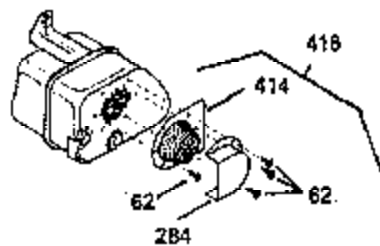

ILLUSTRATION SHOWS TYPICAL PARTS ONLY. ORDER BY PART NUMBER. PARTS NOT LISTED ARE SUPPLIED BY OEM. .

Ref #	Part Number	Qty	Description
64	30063	1	Screw, Torx T-30, 1/4-20 x 1/2"
245	35403	1	Air Cleaner Filter (Incl. 234)
262	29747B	2	Screw, Torx T-40, 5/16-24 x 21/32"
286A	35792	1	Debris Screen
287	650936	1	Screw, 10-32 x 13/32"
290	30705	1	Fuel Line
292	26460	2	Fuel Line Clamp
296	34279B	1	Fuel Filter (Incl. 292)
308A	33997	1	Fuel Tube Clip
325	34246	1	Wire Clip
370B	35274	1	Instruction Decal
370A	34686	1	Name Decal
380	632490	1	Carburetor (Incl. 184)

ILLUSTRATION SHOWS TYPICAL PARTS ONLY. ORDER BY PART NUMBER. PARTS NOT LISTED ARE SUPPLIED BY OEM.

**OPTIONAL ELECTRIC
 STARTER MOTOR**

**OPTIONAL SPARK
 ARRESTOR**

**OPTIONAL DEBRIS
 SCREEN**

Ref #	Part Number	Qty	Description
16	35520	1	Governor Lever
17	29916	1	Governor Lever Clamp
18	650548	1	Screw, 8-32 x 5/16"
19	35945	1	Extension Spring
28	30322	1	Lock Nut, 8-32
35	29826	1	Screw, 10-32 x 3/4"
36	29918	1	Lock Washer
37	29216	1	Lock Nut, 10-32
38	29642	1	Retaining Ring
60	35316	1	Blower Housing Extension
64	30063	1	Screw, Torx T-30, 1/4-20 x 1/2"
65	650128	1	Screw, 10-24 x 1/2"
172	28425	1	Valve Cover
173	35350	1	Breather Tube
174	650128	2	Screw, 10-24 x 1/2"
182	650517	2	Screw, 1/4-20 x 27/32"
186	35522	1	Governor Link
186A	35957	1	Choke Link
210	27793	1	Conduit Clip
211	28942	1	Screw, 10-32 x 3/8"
266	650876	2	Screw, 5/16-18 x 1-1/4"
269	35762	1	* Exhaust Manifold Gasket
270	35292	1	Exhaust Manifold
271	35293	1	Locking Plate
325	34246	1	Wire Clip
361	30063	4	Screw, Torx T-30, 1/4-20 x 1/2"
363	34148	1	Spring
370B	35274	1	Instruction Decal
380	632490	1	Carburetor (Incl. 184)
395	35763A	1	Electric Starter Motor (12 Volt)