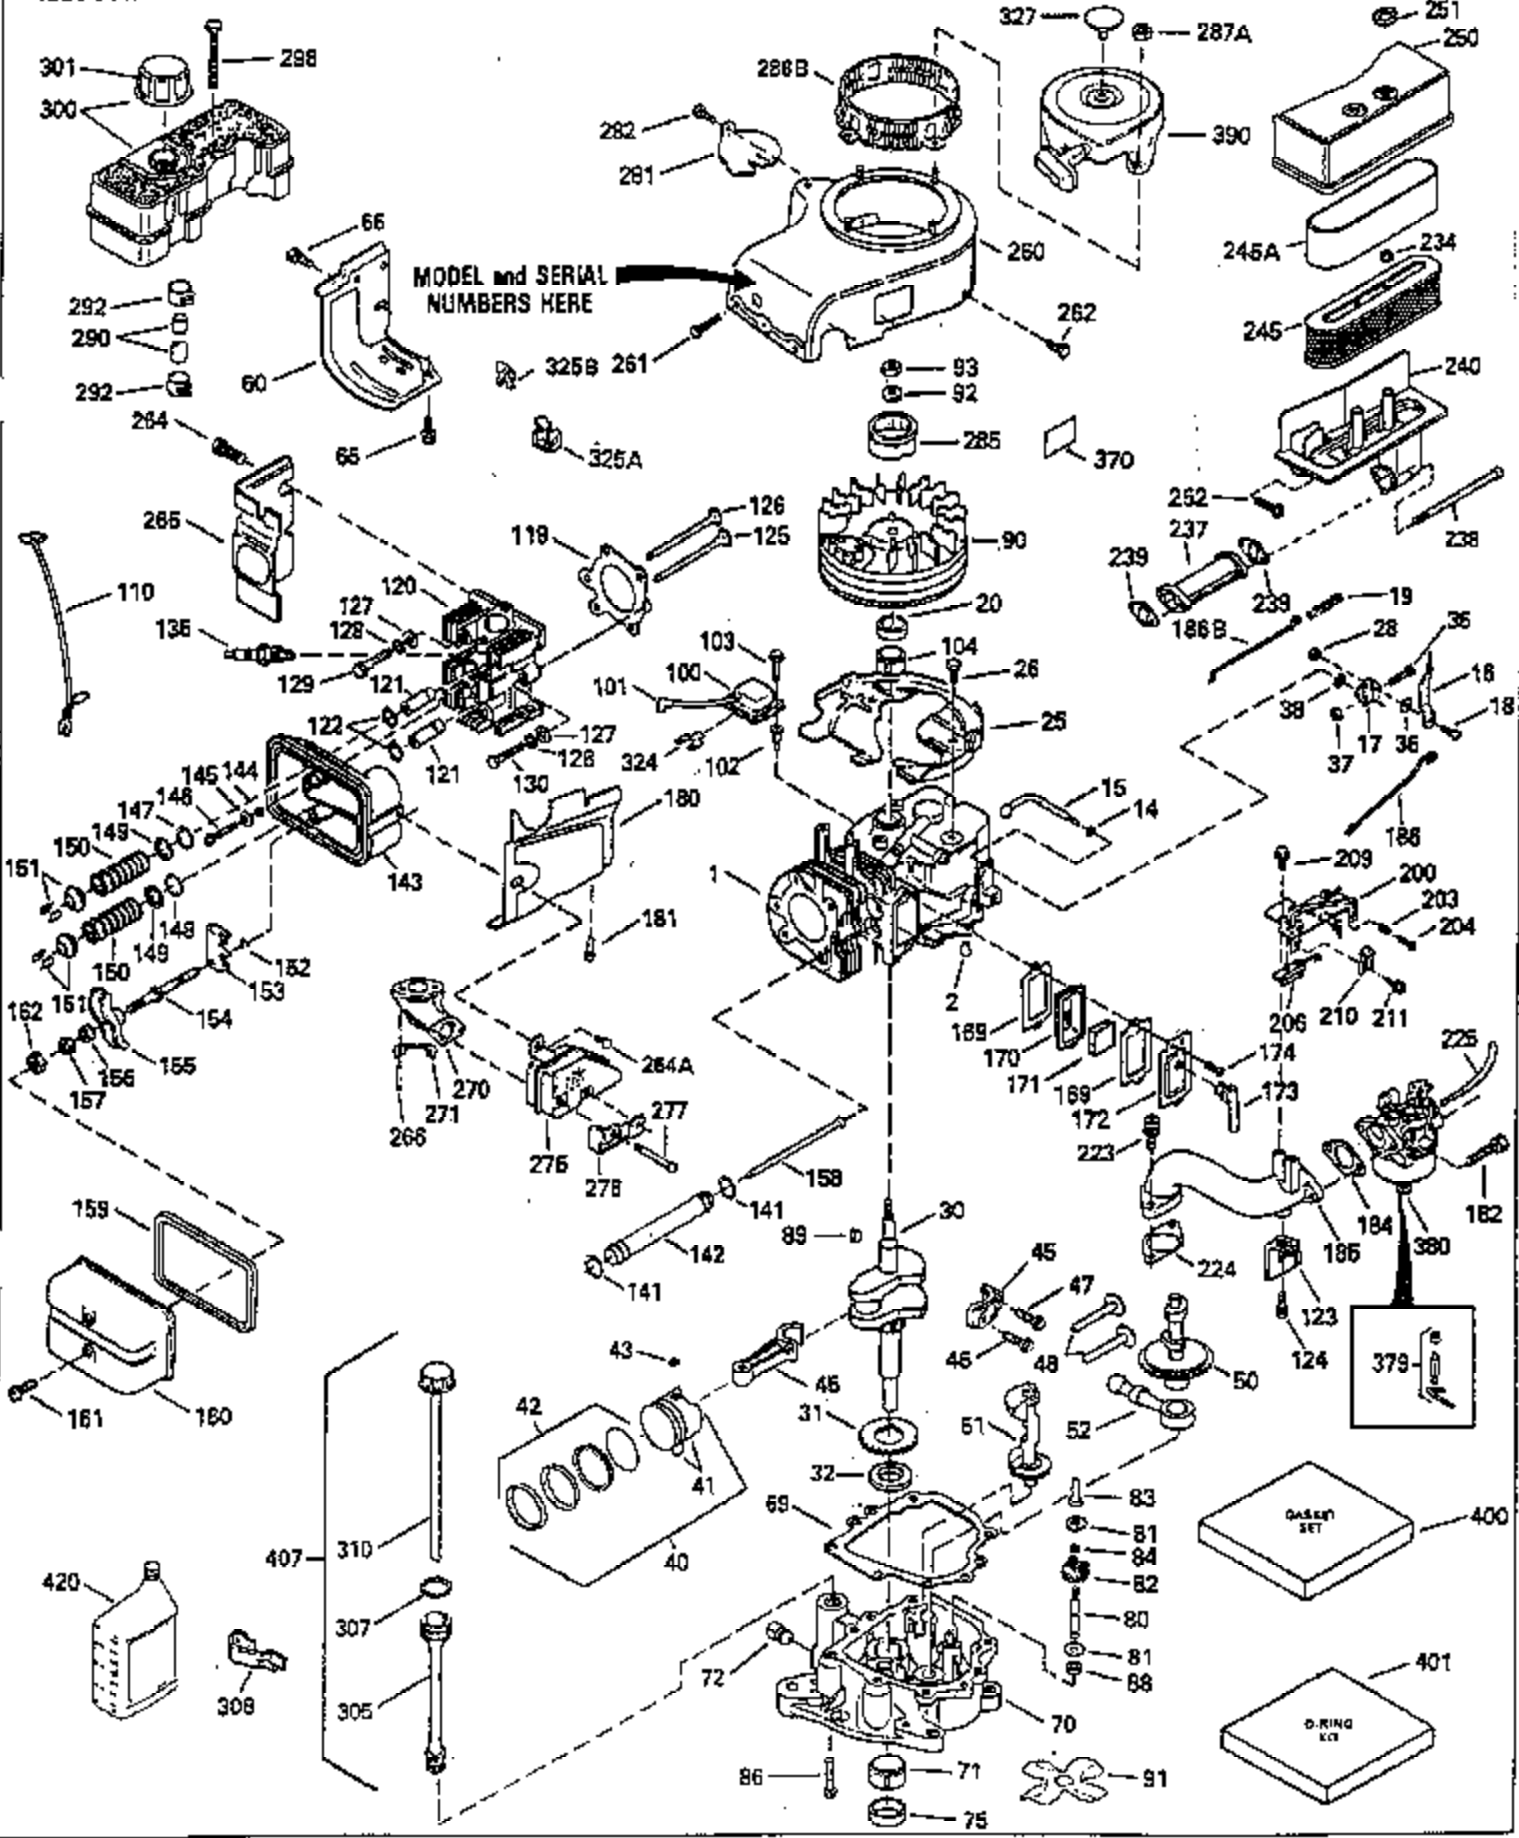

ILLUSTRATION SHOWS TYPICAL PARTS ONLY. ORDER BY PART NUMBER. PARTS NOT LISTED ARE SUPPLIED BY OEM.

Ref #	Part Number	Qty	Description
1	35323A	1	Cylinder (Incl. 2 & 20)
2	27652	2	Dowel Pin
14	28277	2	Washer
15	35324	1	Governor Rod
16	35520	1	Governor Lever
17	29916	1	Governor Lever Clamp
18	650548	1	Screw, 8-32 x 5/16"
19	35945	1	Extension Spring
20	35319	1	Oil Seal
25	35326	1	Blower Housing Baffle
26	650561	2	Screw, 1/4-20 x 5/8"
28	30322	1	Lock Nut, 8-32
30	35336B	1	Crankshaft
31	35327	1	Counterbalance Gear
35	29826	1	Screw, 10-32 x 3/4"
36	29918	1	Lock Washer
37	29216	1	Lock Nut, 10-32
38	29642	1	Retaining Ring
40	35776	1	Piston, Pin & Ring Set (Std.)
40	35777	1	Piston, Pin & Ring Set (.010" OS)
40	35778	1	Piston, Pin & Ring Set (.020" OS)
41	35773	1	Piston & Pin Ass'y. (Std.) (Incl. 43)
41	35774	1	Piston & Pin Ass'y. (.010" OS) (Incl. 43)
41	35775	1	Piston & Pin Ass'y. (.020" OS) (Incl. 43)
42	35779	1	Ring Set (Std.)
42	35780	1	Ring Set (.010" OS)
42	35781	1	Ring Set (.020" OS)
43	35772	2	Piston Pin Retaining Ring
45	35330A	1	Connecting Rod Ass'y. (Incl. 46 & 47)
46	650908	1	Connecting Rod Bolt
47	650882	1	Connecting Rod Bolt
48	35313	2	Valve Lifter
50	35939	1	Camshaft (MCR)
51	35315A	1	Counterbalance Weight
52	31356	1	Oil Pump Ass'y.
60	35316	1	Blower Housing Extension
64	30063	1	Screw, Torx T-30, 1/4-20 x 1/2"
65	650128	1	Screw, 10-24 x 1/2"
66	30063	1	Screw, Torx T-30, 1/4-20 x 1/2"
69	35317	1	* Mounting Flange Gasket
70	35711A	1	Mounting Flange (Incl. 72, 75 & 80)
72	31927	1	Oil Drain Plug
75	35319	1	Oil Seal
80	35712	1	Governor Shaft
81	35479	2	Washer
82	35321	1	Governor Gear Ass'y.
83	35322	1	Governor Spool
84	29193	1	Retaining Ring
86	650833	7	Screw, 1/4-20 x 1-3/16"
88	31707A	1	Spacer
89	32589	1	Flywheel Key
90	611093	1	Flywheel (W/Ring Gear)
92	650880	1	Lock Washer
93	650881	1	Flywheel Nut
100	35135	1	Solid State Ignition
101	610118	1	Spark Plug Cover
102	650872	2	Solid State Mounting Stud
103	650814	2	Screw, Torx T-15, 10-24 x 1"