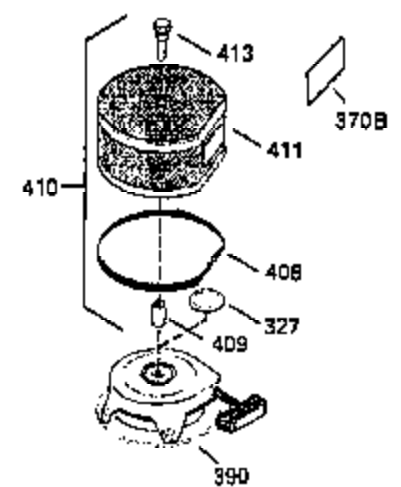

ILLUSTRATION SHOWS TYPICAL PARTS ONLY. ORDER BY PART NUMBER. PARTS NOT LISTED ARE SUPPLIED BY OEM.

**OPTIONAL ELECTRIC
STARTER MOTOR**

**OPTIONAL SPARK
ARRESTOR**

**OPTIONAL DEBRIS
SCREEN**

Ref #	Part Number	Qty	Description
16	35520	1	Governor Lever
17	29916	1	Governor Lever Clamp
18	650548	1	Screw, 8-32 x 5/16"
19	35945	1	Extension Spring
28	30322	1	Lock Nut, 8-32
35	29826	1	Screw, 10-32 x 3/4"
36	29918	1	Lock Washer
37	29216	1	Lock Nut, 10-32
38	29642	1	Retaining Ring
60	35316	1	Blower Housing Extension
64	30063	1	Screw, Torx T-30, 1/4-20 x 1/2"
65	650128	1	Screw, 10-24 x 1/2"
66	30063	1	Screw, Torx T-30, 1/4-20 x 1/2"
172	28425	1	Valve Cover
173	35350	1	Breather Tube
174	650128	2	Screw, 10-24 x 1/2"
182	650517	2	Screw, 1/4-20 x 27/32"
186A	35957	1	Choke Link
186	35522	1	Governor Link
210	27793	1	Conduit Clip
211	28942	1	Screw, 10-32 x 3/8"
266	650876	2	Screw, 5/16-18 x 1-1/4"
270	36235	1	Exhaust Manifold
271	35293	1	Locking Plate
325	34246	1	Wire Clip
361	30063	4	Screw, Torx T-30, 1/4-20 x 1/2"
363	34148	1	Spring
370B	35274	1	Instruction Decal
380	632490	1	Carburetor (Incl. 184)
395	35763A	1	Electric Starter Motor (12 Volt)

ILLUSTRATION SHOWS TYPICAL PARTS ONLY. ORDER BY PART NUMBER. PARTS NOT LISTED ARE SUPPLIED BY OEM.

Ref #	Part Number	Qty	Description
64	30063	1	Screw, Torx T-30, 1/4-20 x 1/2"
314	650873	2	Screw, 1/4-20 x 3/4"
315	611116	1	Alternator Coil (3 Amp DC)(Inc.321,32 2A,323A)
321	611161	1	Diode
322A	611117	1	Connector Body
323A	611118	1	Terminal
325	34246	1	Wire Clip