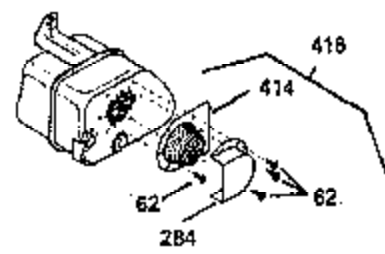

**OPTIONAL SPARK
ARRESTOR**