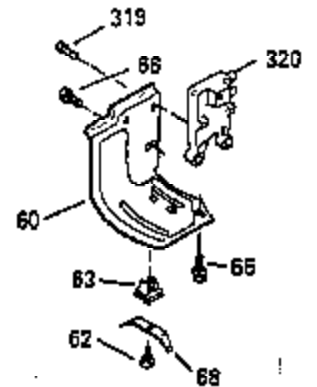

ILLUSTRATION SHOWS TYPICAL PARTS ONLY. ORDER BY PART NUMBER. PARTS NOT LISTED ARE SUPPLIED BY OEM.