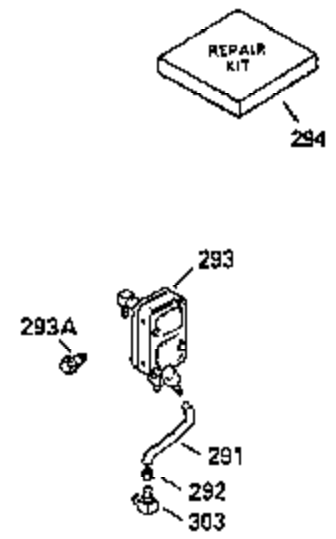

ILLUSTRATION SHOWS TYPICAL PARTS ONLY. ORDER BY PART NUMBER. PARTS NOT LISTED ARE SUPPLIED BY OEM. .

Ref #	Part Number	Qty	Description
245	35403		Air Cleaner Element (Incl. 234)
260A	35338A		Blower Housing (Incl. 281 & 282)
262	29747B		Screw, 5/16-24 x 21/32"
290	29774		Fuel Line (8 1/4" or 21cm)
292	26460		Fuel Line Clamp
308A	35437		Fill Tube Clip
327	35392		Starter Plug
380	632490		Carburetor (Incl. 184) (Refer to Division 5, Section A, page A4-6 or Fiche 12, Grid F-5for breakdown)