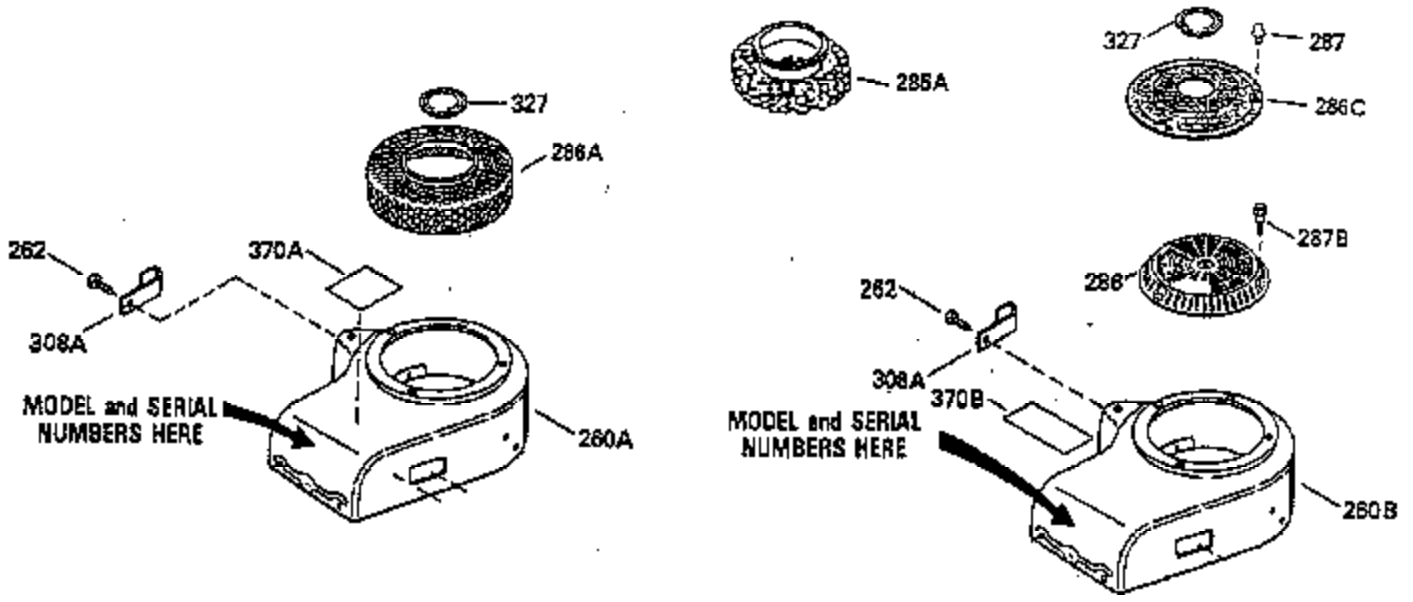

ILLUSTRATION SHOWS TYPICAL PARTS ONLY. ORDER BY PART NUMBER. PARTS NOT LISTED ARE SUPPLIED BY OEM. .

Ref #	Part Number	Qty	Description
245	35403		Air Cleaner Element (Incl. 234)
260A	35338A		Blower Housing (Incl. 281 & 282)
262	29747B		Screw, 5/16-24 x 21/32"
290	29774		Fuel Line (8 1/4" or 21cm)
292	26460		Fuel Line Clamp
308A	35437		Fill Tube Clip
327	35392		Starter Plug
380	632490		Carburetor (Incl. 184) (Refer to Division 5, Section A, page A4-6 or Fiche 12, Grid F-5for breakdown)