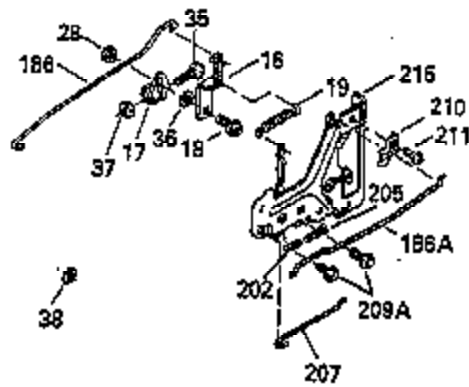

ILLUSTRATION SHOWS TYPICAL PARTS ONLY. ORDER BY PART NUMBER. PARTS NOT LISTED ARE SUPPLIED BY OEM.