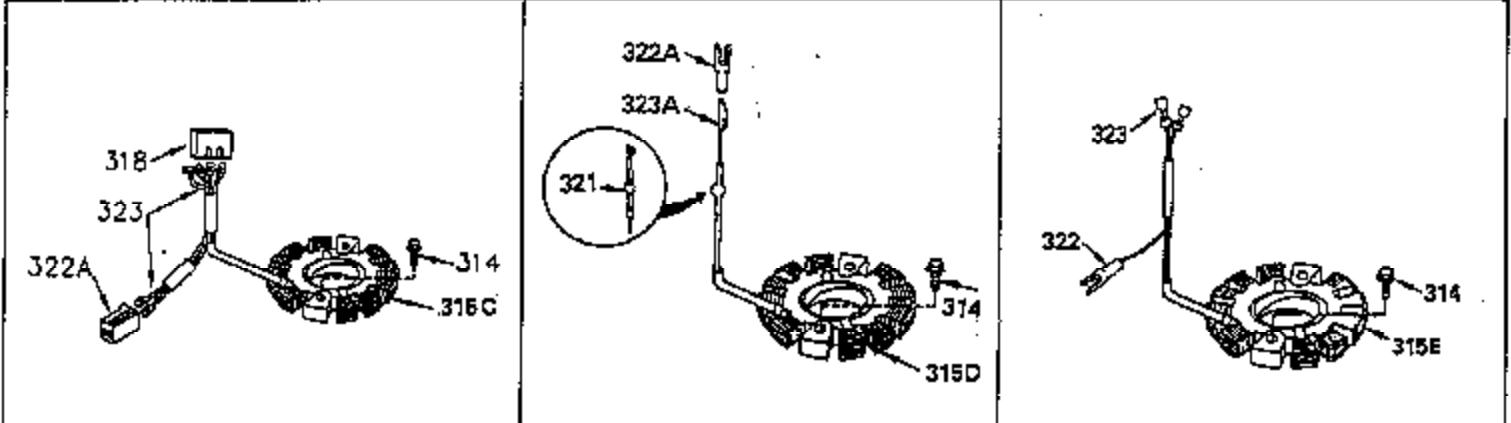

ILLUSTRATION SHOWS TYPICAL PARTS ONLY. ORDER BY PART NUMBER. PARTS NOT LISTED ARE SUPPLIED BY OEM. .

Ref #	Part Number	Qty	Description
245	35403		Air Cleaner Element (Incl. 234)
260A	35338A		Blower Housing (Incl. 281 & 282)
262	29747B		Screw, 5/16-24 x 21/32"
290	29774		Fuel Line (8 1/4" or 21cm)
292	26460		Fuel Line Clamp
308A	35437		Fill Tube Clip
327	35392		Starter Plug
380	632490		Carburetor (Incl. 184) (Refer to Division 5, Section A, page A4-6 or Fiche 12, Grid F-5for breakdown)

ILLUSTRATION SHOWS TYPICAL PARTS ONLY. ORDER BY PART NUMBER. PARTS NOT LISTED ARE SUPPLIED BY OEM.

Ref #	Part Number	Qty	Description
110B	35580		Ground Wire
314	650873		Screw, 1/4-20 x 3/4"
315A	611113		Alt.Coil (3 Amp DC)(Incl.321,322 & 32 3)