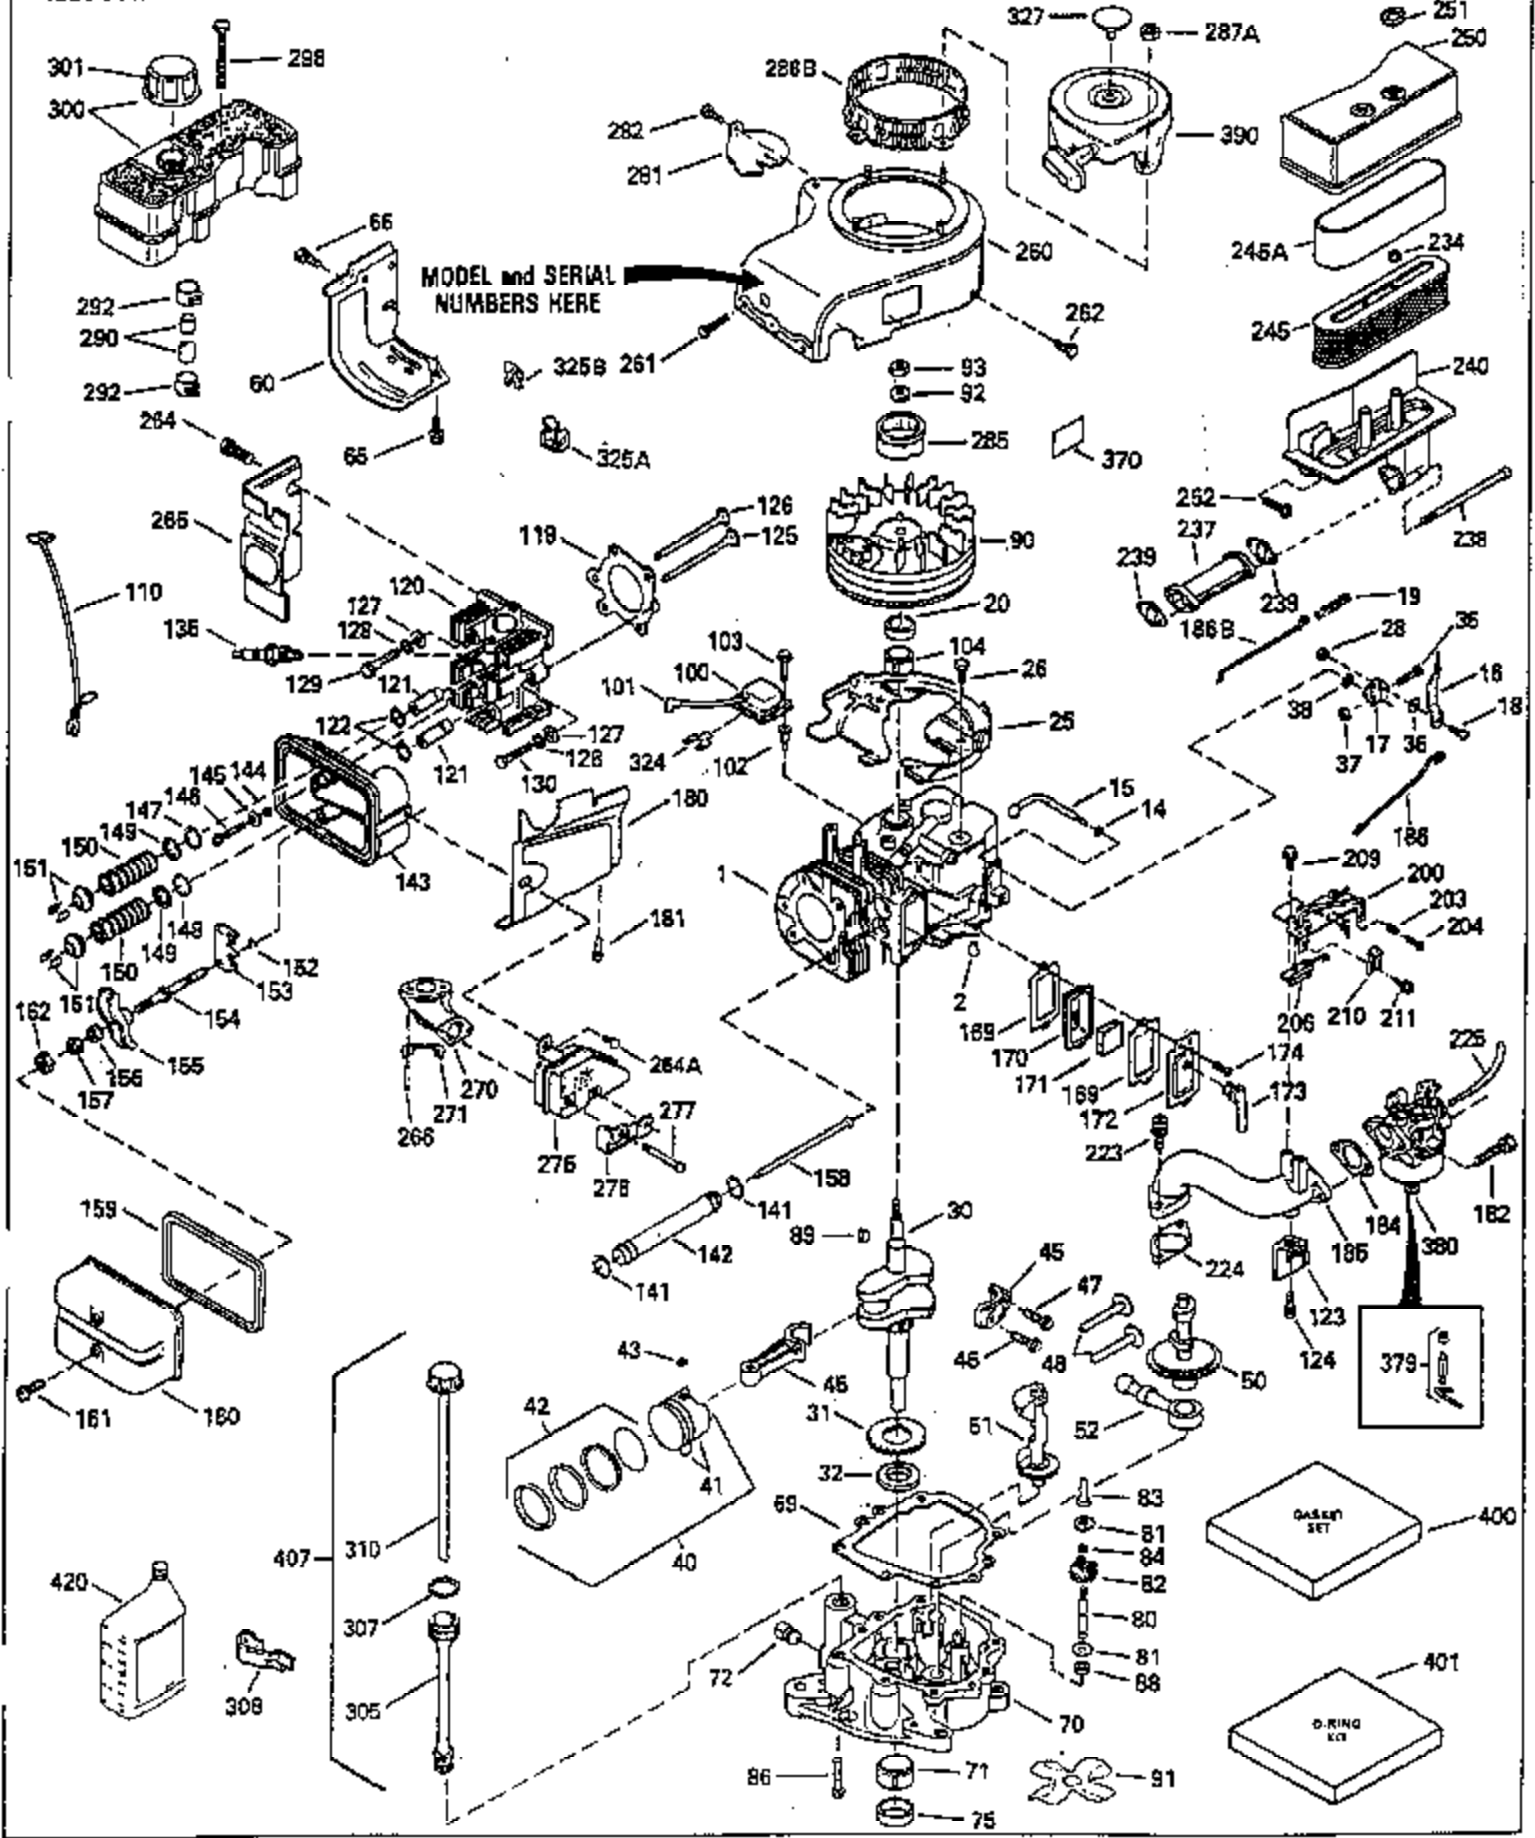

ILLUSTRATION SHOWS TYPICAL PARTS ONLY. ORDER BY PART NUMBER. PARTS NOT LISTED ARE SUPPLIED BY OEM.

Ref #	Part Number	Qty	Description
1	35399B		Cylinder (Incl. 2, 20 & 104) (3-5/16" Bore)
2	27652		Dowel Pin
14	28277		Washer
15	35324		Governor Rod
16	35520		Governor Lever
17	29916		Governor Lever Clamp
18	650548		Screw, 8-32 x 5/16"
19	35203		Extension Spring
20	35319		Oil Seal
25	35326		Blower Housing Baffle
26	650561		Screw, 1/4-20 x 5/8"
28	30322		Lock Nut, 8-32
30	35335A		Crankshaft (Counterbalance)
31	35327		Counterbalance Gear
32	35653		Shim Washer (.015") (Use as required)
35	29826		Screw, 10-32 x 3/4"
36	29918		Lock Washer
37	29216		Lock Nut, 10-32
38	29642		Retaining Ring
40	35339A		Piston, Pin & Ring Set (Std.) (3-5/16")
40	35340A		Piston, Pin & Ring Set (.010" OS)
40	35341A		Piston, Pin & Ring Set (.020" OS)
41	35329		Piston & Pin Assy. (Std.) (Incl. No. 43)
41	35430		Piston & Pin Assy. (.010" OS) (Incl. 43)
41	35431		Piston & Pin Assy. (.020" OS) (Incl. 43)
42	34866A		Ring Set (Std.)
42	34867A		Ring Set (.010" OS)
42	34868A		Ring Set (.020" OS)
43	31919		Piston Pin Retaining Ring
45	35330A		Connecting Rod Ass'y. (Incl. 46 & 47)
46	650908		Connecting Rod Bolt
47	650882		Connecting Rod Bolt
48	35313		Valve Lifter
50	35314		Camshaft (MCR)
51	35315A		Counterbalance Weight
52	31356		Oil Pump
60	35316A		Blower Housing Extension
65	650128		Screw, 10-24 x 1/2"
66	30063		Screw, Torx T-30 , 1/4-20 x 1/2"
69	35317		* Mounting Flange Gasket
70	35401A		Mounting Flange (Incl. 71, 72, 75 & 8 0)
71	35377		Crankshaft Bushing
72	31927		Oil Drain Plug
75	35319		Oil Seal
80	35712		Governor Shaft
81	35479		Washer, Flat
82	35321		Governor Gear Ass'y. (Incl. 81)
83	35322		Governor Spool
84	29193		Retaining Ring
86	650833		Screw, 1/4-20 x 1-3/16"
88	31707A		Spacer (Incl. 81)
89	32589		Flywheel Key
90	611093		Flywheel (3 amp w/ring gear)
92	650880		Lock Washer
93	650881		Flywheel Nut
100	35135		Solid State Ignition
101	610118		Spark Plug Cover
102	650872		Solid State Mounting Stud