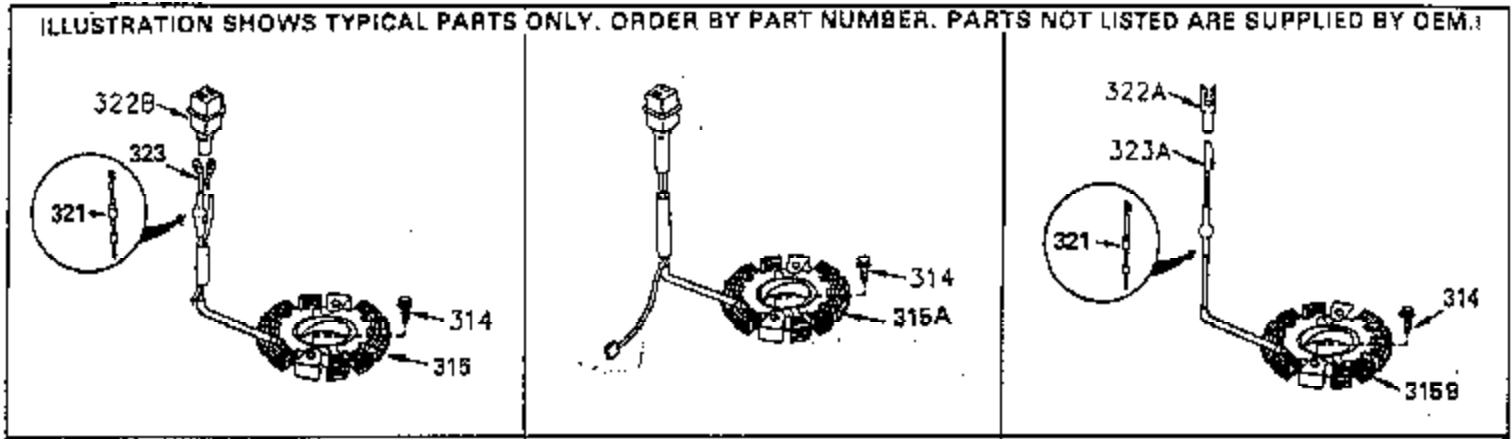

ILLUSTRATION SHOWS TYPICAL PARTS ONLY. ORDER BY PART NUMBER. PARTS NOT LISTED ARE SUPPLIED BY OEM.

Ref #	Part Number	Qty	Description
110B	35580		Ground Wire
314	650873		Screw, 1/4-20 x 3/4"
315A	611113		Alt.Coil (3 Amp DC)(Incl.321,322 & 32 3)