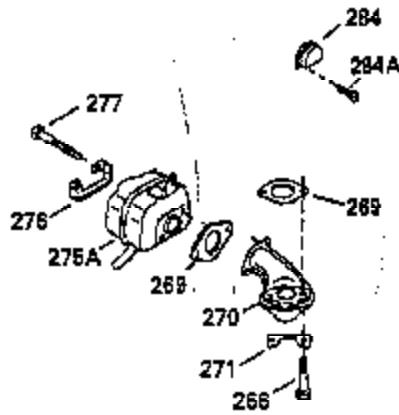

ILLUSTRATION SHOWS TYPICAL PARTS ONLY. ORDER BY PART NUMBER. PARTS NOT LISTED ARE SUPPLIED BY OEM.