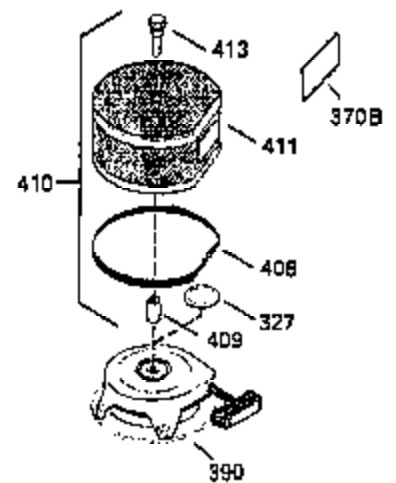

ILLUSTRATION SHOWS TYPICAL PARTS ONLY. ORDER BY PART NUMBER. PARTS NOT LISTED ARE SUPPLIED BY OEM.

OPTIONAL ELECTRIC STARTER MOTOR

OPTIONAL SPARK ARRESTOR

OPTIONAL DEBRIS SCREEN

Ref #	Part Number	Qty	Description
16	35520		Governor Lever
17	29916		Governor Lever Clamp
18	650548		Screw, 8-32 x 5/16"
19	35203		Extension Spring
28	30322		Lock Nut, 8-32
35	29826		Screw, 10-32 x 3/4"
36	29918		Lock Washer
37	29216		Lock Nut, 10-32
38	29642		Retaining Ring
60	35316A		Blower Housing Extension
65	650128		Screw, 10-24 x 1/2"
66	30063		Screw, Torx T-30 , 1/4-20 x 1/2"
172	28425		Valve Cover
173	35350		Breather Tube
174	650128		Screw, 10-24 x 1/2"
179	30593		Retainer Clip
182	650517		Screw, 1/4-20 x 27/32"
186	35522		Governor Link
186A	35523		Choke Link
202	33802		Compression Spring
205	650777		Screw, 6-32 x 21/32"
207	35525		Throttle Link
210	27793		Conduit Clip
211	28942		Screw, 10-32 x 3/8"
216	35572		R.P.M. Adjusting Lever (Incl. 202, 205 & 206)
266	650876		Screw, 5/16-18 x 1-1/4"
270	35292		Exhaust Manifold
271	35293		Locking Plate (Manifold)
276	35348		Locking Plate
277	650877		Screw, 5/16-18 x 4-1/2"
284	35428		Muffler Deflector
327	35392		Starter Plug
361	30063		Screw, Torx T-30, 1/4-20 x 1/2"
380	632490		Carburetor (Incl. 184) (Refer to Division 5, Section A, page A4-6 or Fiche 12, Grid F-5for breakdown)
390	590633		Rewind Starter (Refer to Division 5, Section C, page 30 or Fiche 12, Grid G-9 for breakdown)
395	35763		Electric Starter Motor (12 Volt) (Refer to Division 5, Section D, page 20 or Fiche 12, Grid G-13 for breakdown)
396	33329D		Electric Starter Motor (120 Volt)(opt ional) Engine requires a ring gear flywheel (611091 minimum) and the cylinder must have drilled and tapped startermounting bosses to add the electric starter.
414	35352		Spark Arrestor Screen (Incl.416)(Opti onal)
416	650760		Screw, 8-32 x 3/8" (Optional)