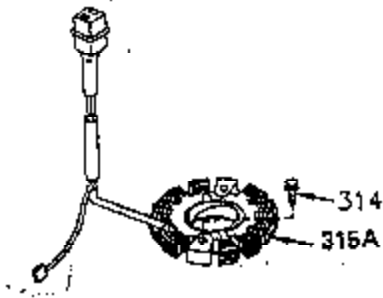

ILLUSTRATION SHOWS TYPICAL PARTS ONLY. ORDER BY PART NUMBER. PARTS NOT LISTED ARE SUPPLIED BY OEM.

Ref #	Part Number	Qty	Description
110A	35183		Ground Wire
314	650873		Screw, 1/4-20 x 3/4"
315	611104		Alt.Coil (3/5 Split) (Incl.321,322 & 323)