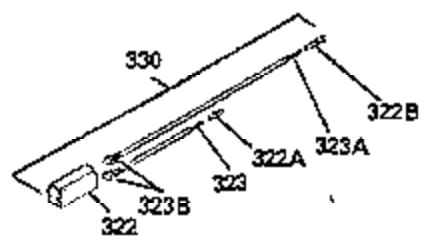

ILLUSTRATION SHOWS TYPICAL PARTS ONLY. ORDER BY PART NUMBER. PARTS NOT LISTED ARE SUPPLIED BY OEM.

Ref #	Part Number	Qty	Description
110A	35183		Ground Wire
314	650873		Screw, 1/4-20 x 3/4"
315	611104		Alt.Coil (3/5 Split) (Incl.321,322 & 323)