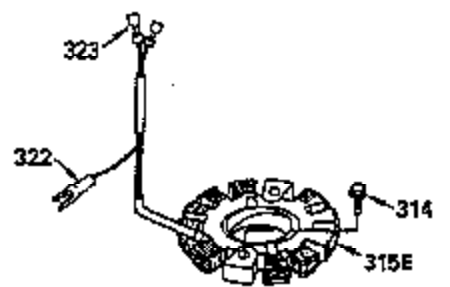

ILLUSTRATION SHOWS TYPICAL PARTS ONLY. ORDER BY PART NUMBER. PARTS NOT LISTED ARE SUPPLIED BY OEM.

Ref #	Part Number	Qty	Description
110A	35183		Ground Wire
314	650873		Screw, 1/4-20 x 3/4"
315	611104		Alt.Coil (3/5 Split) (Incl.321,322 & 323)