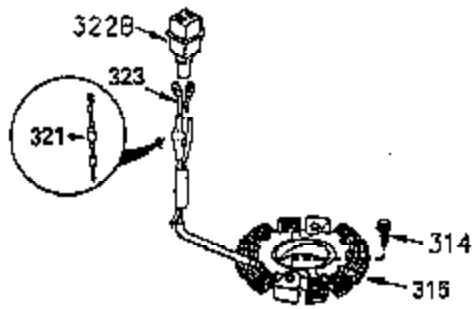

ILLUSTRATION SHOWS TYPICAL PARTS ONLY. ORDER BY PART NUMBER. PARTS NOT LISTED ARE SUPPLIED BY OEM.

Ref #	Part Number	Qty	Description
110A	35183		Ground Wire
314	650873		Screw, 1/4-20 x 3/4"
315	611104		Alt.Coil (3/5 Split) (Incl.321,322 & 323)