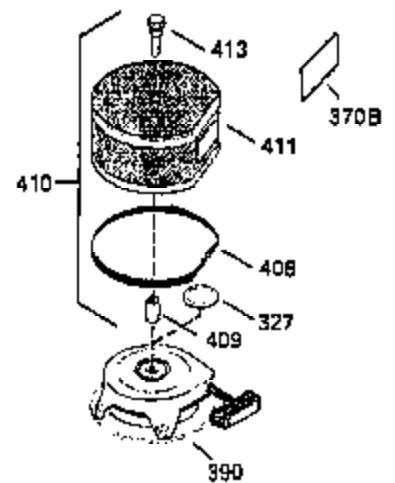

OPTIONAL DEBRIS SCREEN