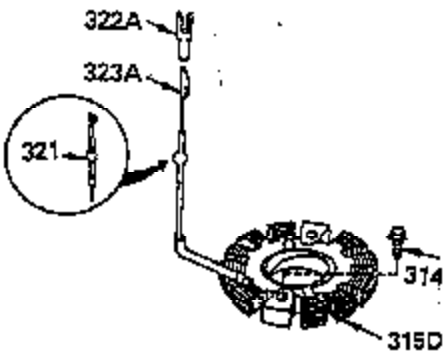

ILLUSTRATION SHOWS TYPICAL PARTS ONLY. ORDER BY PART NUMBER. PARTS NOT LISTED ARE SUPPLIED BY OEM.

Ref #	Part Number	Qty	Description
110A	35183		Ground Wire
314	650873		Screw, 1/4-20 x 3/4"
315	611104		Alt.Coil (3/5 Split) (Incl.321,322 & 323)