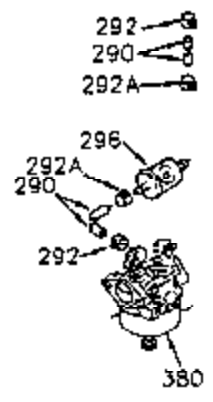

ILLUSTRATION SHOWS TYPICAL PARTS ONLY. ORDER BY PART NUMBER. PARTS NOT LISTED ARE SUPPLIED BY OEM. .

Ref #	Part Number	Qty	Description
245	35403		Air Cleaner Element (Incl. 234)
262	29747B		Screw, 5/16-24 x 21/32"
290	30705		Fuel Line (16" or 40cm)
292	26460		Fuel Line Clamp
308A	35437		Fill Tube Clip
327	35392		Starter Plug
380	632498		Carburetor (Incl. 184) (Refer to Division 5, Section A, page A4-2 or Fiche 12, Grid F-1for breakdown)