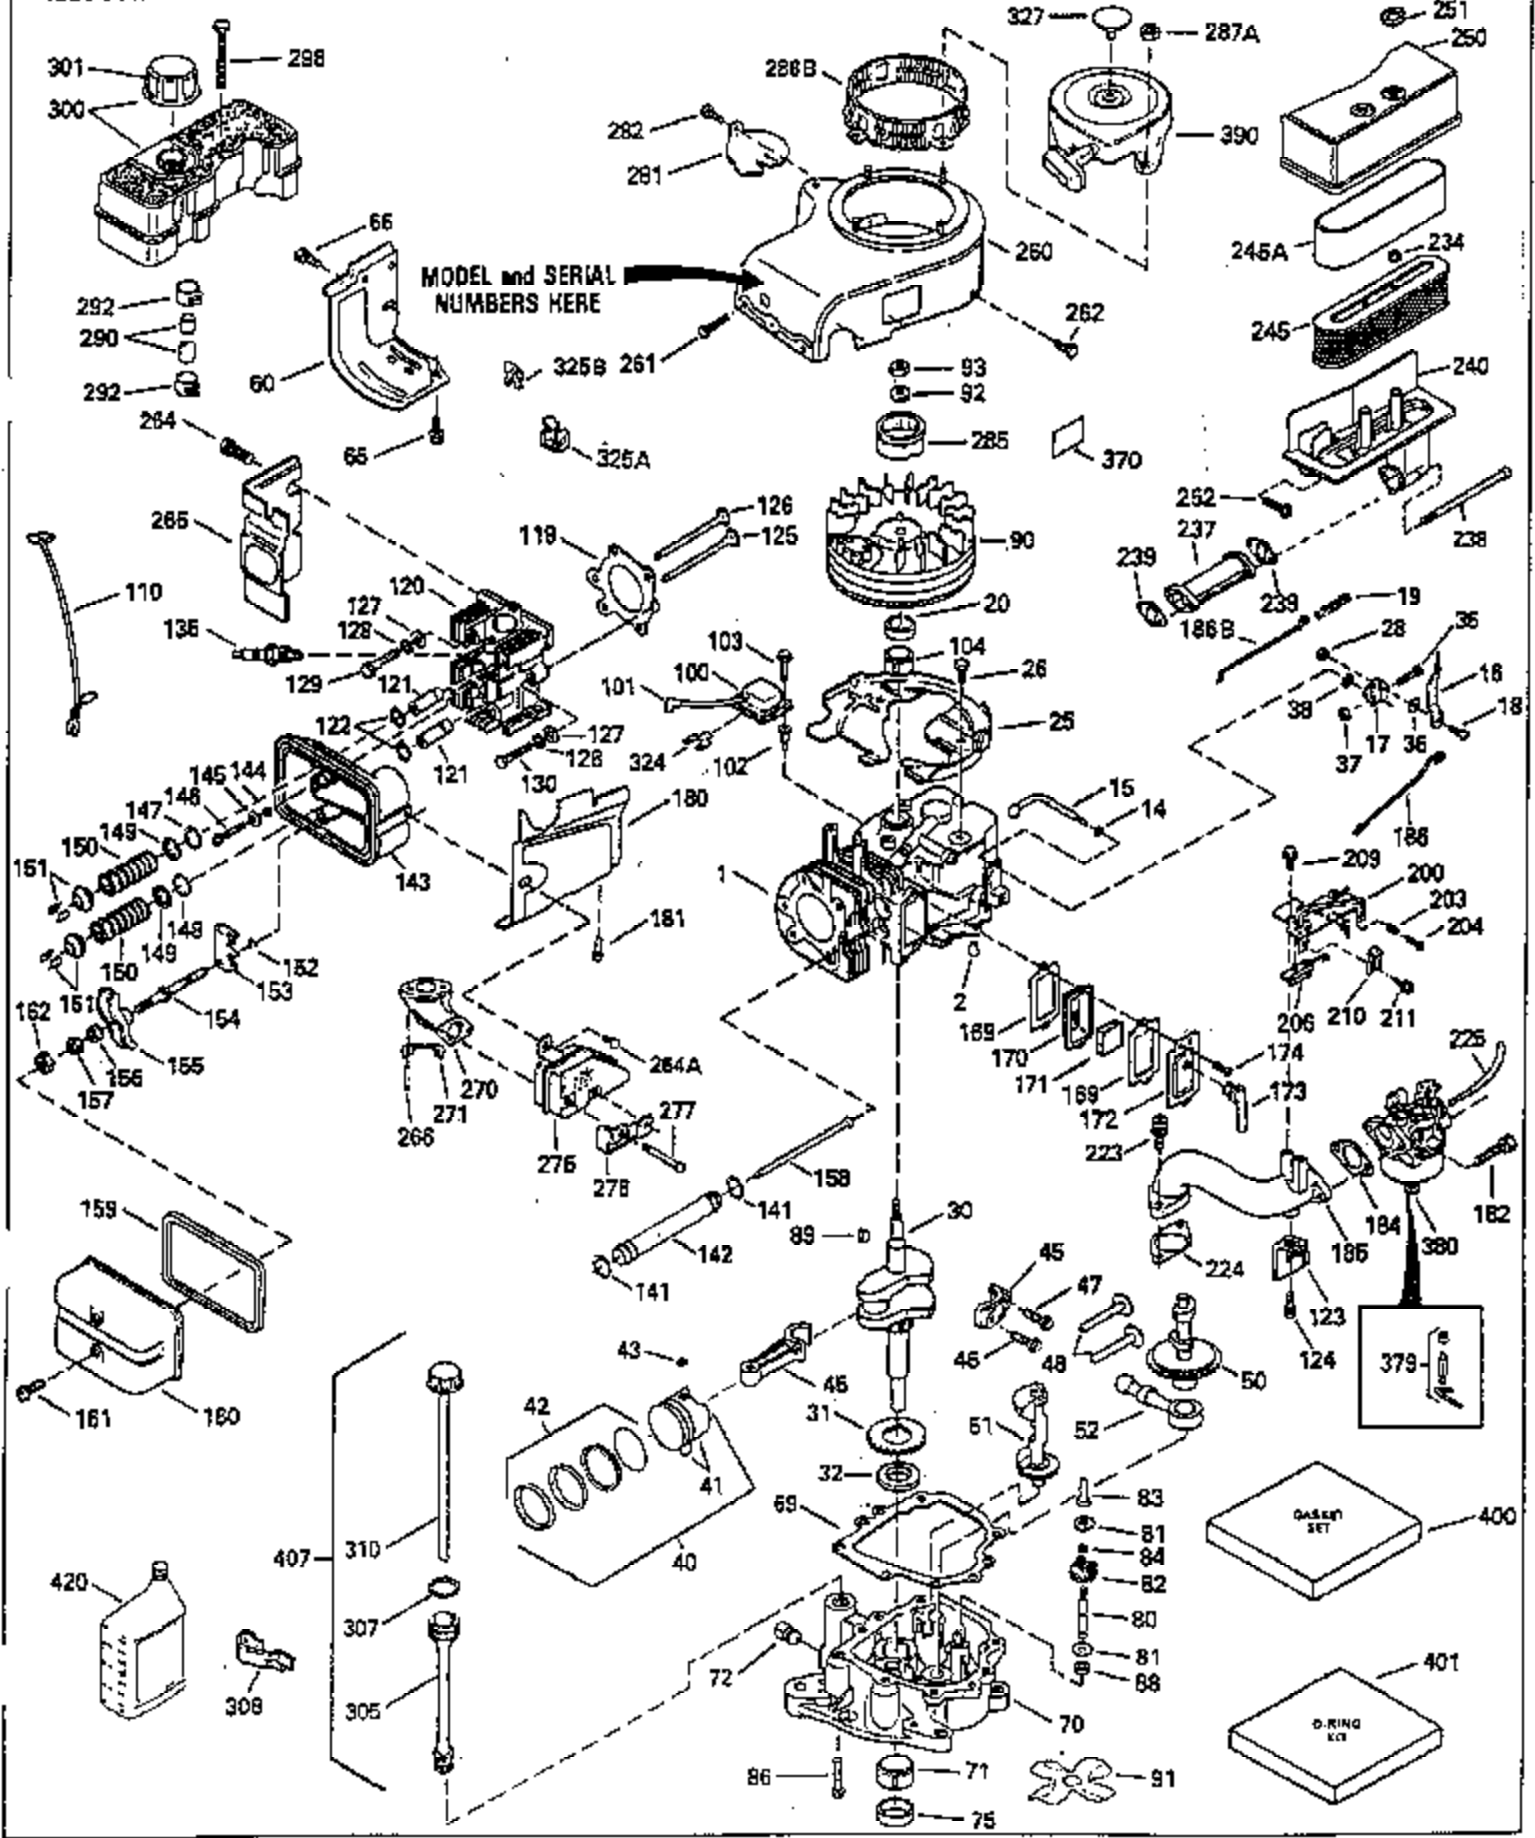

ILLUSTRATION SHOWS TYPICAL PARTS ONLY. ORDER BY PART NUMBER. PARTS NOT LISTED ARE SUPPLIED BY OEM.

Ref #	Part Number	Qty	Description
1	35399B		Cylinder (Incl. 2, 20 & 104) (3-5/16" Bore)
2	27652		Dowel Pin
14	28277		Washer
15	35324		Governor Rod
16	35520		Governor Lever
17	29916		Governor Lever Clamp
18	650548		Screw, 8-32 x 5/16"
19	35203		Extension Spring
20	35319		Oil Seal
25	35326		Blower Housing Baffle
26	650561		Screw, 1/4-20 x 5/8"
28	30322		Lock Nut, 8-32
30	35336B		Crankshaft (Counterbalance)
31	35327		Counterbalance Gear
32	35653		Shim Washer (.015") (Use as required)
35	29826		Screw, 10-32 x 3/4"
36	29918		Lock Washer
37	29216		Lock Nut, 10-32
38	29642		Retaining Ring
40	35339A		Piston, Pin & Ring Set (Std.) (3-5/16" )
40	35340A		Piston, Pin & Ring Set (.010" OS)
40	35341A		Piston, Pin & Ring Set (.020" OS)
41	35329		Piston & Pin Assy. (Std.) (Incl. No. 43)
41	35430		Piston & Pin Assy. (.010" OS) (Incl. 43)
41	35431		Piston & Pin Assy. (.020" OS) (Incl. 43)
42	34866A		Ring Set (Std.)
42	34867A		Ring Set (.010" OS)
42	34868A		Ring Set (.020" OS)
43	31919		Piston Pin Retaining Ring
45	35330A		Connecting Rod Ass'y. (Incl. 46 & 47)
46	650908		Connecting Rod Bolt
47	650882		Connecting Rod Bolt
48	35313		Valve Lifter
50	35314		Camshaft (MCR)
51	35315A		Counterbalance Weight
52	31356		Oil Pump
60	35316A		Blower Housing Extension
65	650128		Screw, 10-24 x 1/2"
66	30063		Screw, Torx T-30 , 1/4-20 x 1/2"
69	35317		* Mounting Flange Gasket
72	31927		Oil Drain Plug
75	35319		Oil Seal
80	35712		Governor Shaft
81	35479		Washer, Flat
82	35321		Governor Gear Ass'y. (Incl. 81)
83	35322		Governor Spool
84	29193		Retaining Ring
86	650833		Screw, 1/4-20 x 1-3/16"
88	31707A		Spacer (Incl. 81)
89	32589		Flywheel Key
90	611094		Flywheel (7 amp w/ring gear)
92	650880		Lock Washer
93	650881		Flywheel Nut
100	35135		Solid State Ignition
101	610118		Spark Plug Cover
102	650872		Solid State Mounting Stud
103	650814		Screw, Torx T-15, 10-24 x 1"
104	35400		Crankshaft Bushing