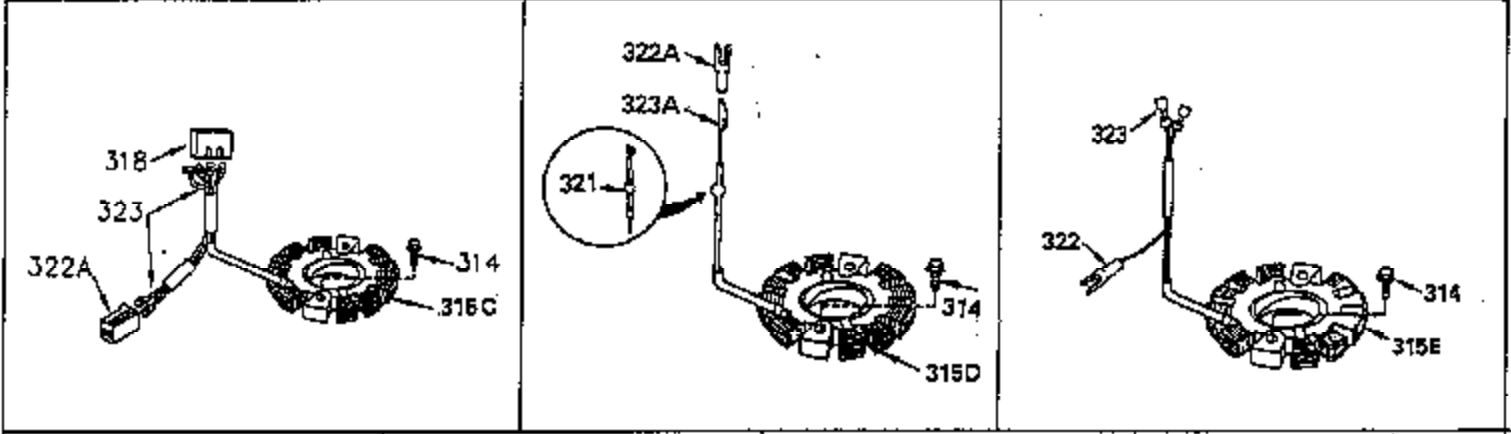

ILLUSTRATION SHOWS TYPICAL PARTS ONLY. ORDER BY PART NUMBER. PARTS NOT LISTED ARE SUPPLIED BY OEM. .

Ref #	Part Number	Qty	Description
245	35403		Air Cleaner Element (Incl. 234)
262	29747B		Screw, 5/16-24 x 21/32"
290	30705		Fuel Line (16" or 40cm)
292	26460		Fuel Line Clamp
308A	35437		Fill Tube Clip
327	35392		Starter Plug
380	632498		Carburetor (Incl. 184) (Refer to Division 5, Section A, page A4-2 or Fiche 12, Grid F-1for breakdown)

ILLUSTRATION SHOWS TYPICAL PARTS ONLY. ORDER BY PART NUMBER. PARTS NOT LISTED ARE SUPPLIED BY OEM.

Ref #	Part Number	Qty	Description
110A	35183		Ground Wire
314	650873		Screw, 1/4-20 x 3/4"
315	611104		Alt.Coil (3/5 Split) (Incl.321,322 & 323)
