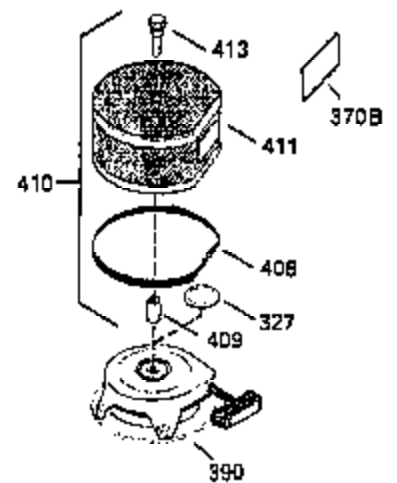

OPTIONAL DEBRIS SCREEN