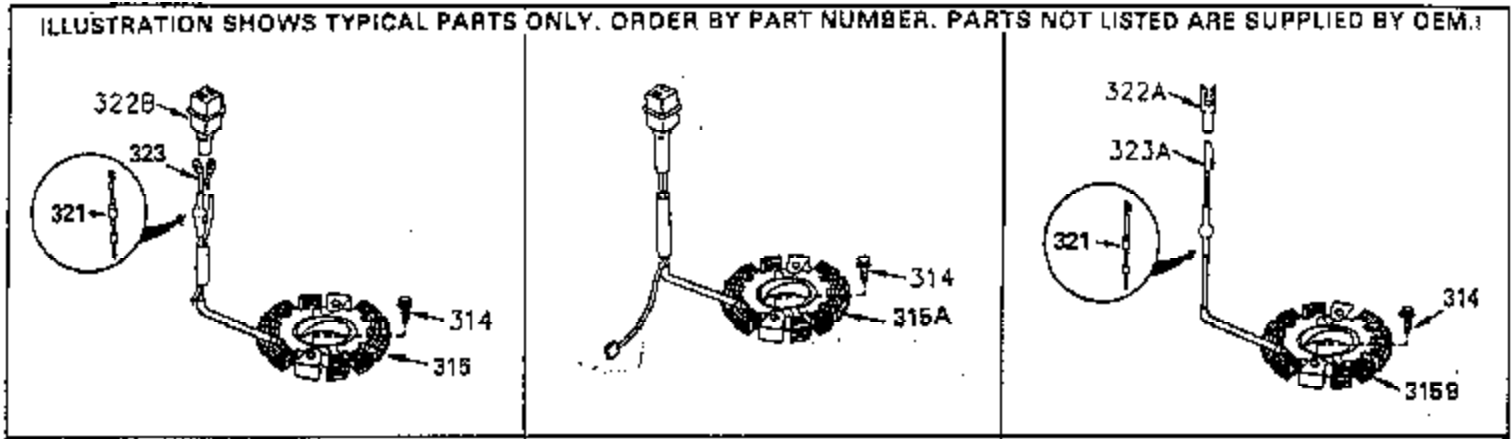

ILLUSTRATION SHOWS TYPICAL PARTS ONLY. ORDER BY PART NUMBER. PARTS NOT LISTED ARE SUPPLIED BY OEM.

Ref #	Part Number	Qty	Description
314	650873		Screw, 1/4-20 x 3/4"
315	611104		Alt.Coil (3/5 Split) (Incl.321,322 & 323)