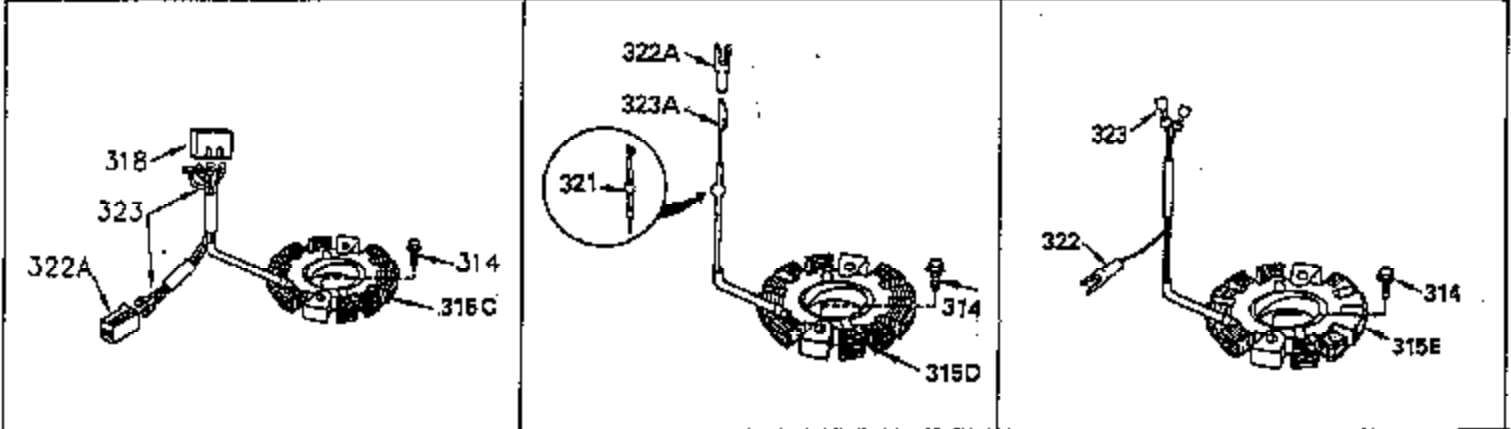

ILLUSTRATION SHOWS TYPICAL PARTS ONLY. ORDER BY PART NUMBER. PARTS NOT LISTED ARE SUPPLIED BY OEM.

Ref #	Part Number	Qty	Description
314	650873		Screw, 1/4-20 x 3/4"
315	611104		Alt.Coil (3/5 Split) (Incl.321,322 & 323)