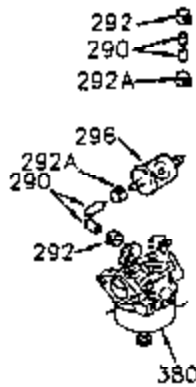

Ref #	Part Number	Qty	Description
223	792028		Screw, 5/16-18 x 7/8"
224	33515A		* Intake Pipe Gasket
234	650825		Nut & Lock Washer, 1/4-20 (Sealing)
237	35286		Air Cleaner Adapter
238	650875		Screw, 10-32 x 5-1/4"
239	33629		* Carburetor Gasket
240	35402B		Air Cleaner Body
245A	35404		Air Cleaner Filter
245	35403		Air Cleaner Element (Incl. 234)
250	35405		Air Cleaner Cover
251	650886		Wing Nut, 1/4-20
252	650887		Screw, 1/4-20 x 1"
261	30063		Screw, Torx T-30, 1/4-20 x 1/2"
262	29747B		Screw, 5/16-24 x 21/32"
264	650273		Screw, 5/16-18 x 5/8"
264A	30063		Screw, Torx T-30, 1/4-20 x 1/2"
265	35290		Cylinder Head Cover
266	650876		Screw, 5/16-18 x 1-1/4"
270	35292		Exhaust Manifold
271	35293		Locking Plate (Manifold)
276	35348		Locking Plate
277	650877		Screw, 5/16-18 x 4-1/2"
285	35287A		Starter Cup
286B	35446		Starter Screen
287A	29752		Nut & Lock Washer, 1/4-28
290	29774		Fuel Line (8 1/4" or 21cm)
292	26460		Fuel Line Clamp
298	28763		Screw, 10-32 x 35/64"
305	35574		Oil Fill Tube
307	35499		"O" Ring
308	33997		Fill Tube Clip
310	35576		Dipstick
327	35392		Starter Plug
370	34346		Instruction Decal
379	631725		Inlet Needle, Seat & Clip Ass'y.
380	632534		Carburetor (Incl. 184) (Refer to Division 5, Section A, page A4-2 or Fiche 12, Grid F-1 for breakdown)
390	590633		Rewind Starter (Refer to Division 5, Section C, page 30 or Fiche 12, Grid G-9 for breakdown)
400	35331B		* Gasket Set (Incl. items marked *)
401	35332		"O" Ring Kit (Incl. 141, 144, 147, 148, 152, 157, 159)
420	730225		SAE30 4-Cycle Engine Oil (Quart)

ILLUSTRATION SHOWS TYPICAL PARTS ONLY. ORDER BY PART NUMBER. PARTS NOT LISTED ARE SUPPLIED BY OEM. .