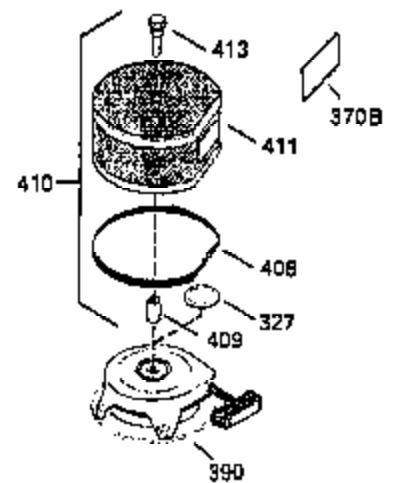

ILLUSTRATION SHOWS TYPICAL PARTS ONLY. ORDER BY PART NUMBER. PARTS NOT LISTED ARE SUPPLIED BY OEM.

OPTIONAL ELECTRIC STARTER MOTOR

OPTIONAL SPARK ARRESTOR

OPTIONAL DEBRIS SCREEN

Ref #	Part Number	Qty	Description
16	35520		Governor Lever
17	29916		Governor Lever Clamp
18	650548		Screw, 8-32 x 5/16"
19	35203		Extension Spring
28	30322		Lock Nut, 8-32
35	29826		Screw, 10-32 x 3/4"
36	29918		Lock Washer
37	29216		Lock Nut, 10-32
38	29642		Retaining Ring
60	35316A		Blower Housing Extension
65	650128		Screw, 10-24 x 1/2"
66	30063		Screw, Torx T-30 , 1/4-20 x 1/2"
172	28425		Valve Cover
173	35350		Breather Tube
174	650128		Screw, 10-24 x 1/2"
182	650517		Screw, 1/4-20 x 27/32"
186	35522		Governor Link
209A	30200		Screw, 10-24 x 9/16"
210	27793		Conduit Clip
211	28942		Screw, 10-32 x 3/8"
266	650876		Screw, 5/16-18 x 1-1/4"
270	35292		Exhaust Manifold
271	35293		Locking Plate (Manifold)
276	35348		Locking Plate
277	650877		Screw, 5/16-18 x 4-1/2"
284	35428		Muffler Deflector
327	35392		Starter Plug
361	30063		Screw, Torx T-30, 1/4-20 x 1/2"
380	632534		Carburetor (Incl. 184) (Refer to Division 5, Section A, page A4-2 or Fiche 12, Grid F-1for breakdown)
390	590633		Rewind Starter (Refer to Division 5, Section C, page 30 or Fiche 12, Grid G-9 for breakdown)
395	35763		Electric Starter Motor (12 Volt) (Refer to Division 5, Section D, page 20 or Fiche 12, Grid G-13 for breakdown)
396	33329D		Electric Starter Motor (120 Volt)(opt ional) Engine requires a ring gear flywheel (611091 minimum) and the cylinder must have drilled and tapped startermounting bosses to add the electric starter.
414	35352		Spark Arrestor Screen (Incl.416)(Opti onal)
416	650760		Screw, 8-32 x 3/8" (Optional)