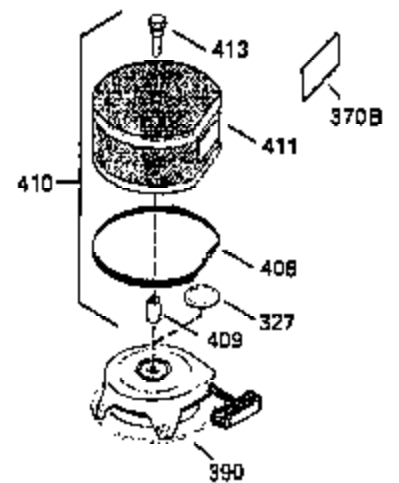

ILLUSTRATION SHOWS TYPICAL PARTS ONLY. ORDER BY PART NUMBER. PARTS NOT LISTED ARE SUPPLIED BY OEM.

OPTIONAL ELECTRIC STARTER MOTOR

OPTIONAL SPARK ARRESTOR

OPTIONAL DEBRIS SCREEN

Ref #	Part Number	Qty	Description
16	35520		Governor Lever
17	29916		Governor Lever Clamp
18	650548		Screw, 8-32 x 5/16"
19	35203		Extension Spring
28	30322		Lock Nut, 8-32
35	29826		Screw, 10-32 x 3/4"
36	29918		Lock Washer
37	29216		Lock Nut, 10-32
38	29642		Retaining Ring
60	35316A		Blower Housing Extension
62	650760		Screw, 8-32 x 3/8"
63	28545		Grommet
65	650128		Screw, 10-24 x 1/2"
66	30063		Screw, Torx T-30 , 1/4-20 x 1/2"
68	33356		Ground Terminal
172	28425		Valve Cover
173	35350		Breather Tube
174	650128		Screw, 10-24 x 1/2"
182	650517		Screw, 1/4-20 x 27/32"
186	35522		Governor Link
209A	30200		Screw, 10-24 x 9/16"
210	27793		Conduit Clip
211	28942		Screw, 10-32 x 3/8"
266	650876		Screw, 5/16-18 x 1-1/4"
270	35292		Exhaust Manifold
271	35293		Locking Plate (Manifold)
276	35348		Locking Plate
277	650877		Screw, 5/16-18 x 4-1/2"
284	35428		Muffler Deflector
327	35392		Starter Plug
361	30063		Screw, Torx T-30, 1/4-20 x 1/2"
380	632498		Carburetor (Incl. 184) (Refer to Division 5, Section A, page A4-2 or Fiche 12, Grid F-1for breakdown)
390	590633		Rewind Starter (Refer to Division 5, Section C, page 30 or Fiche 12, Grid G-9 for breakdown)
395	35763		Electric Starter Motor (12 Volt) (Refer to Division 5, Section D, page 20 or Fiche 12, Grid G-13 for breakdown)
396	33329D		Electric Starter Motor (120 Volt)(opt ional) Engine requires a ring gear flywheel (611091 minimum) and the cylinder must have drilled and tapped startermounting bosses to add the electric starter.
414	35352		Spark Arrestor Screen (Incl.416)(Opti onal)
416	650760		Screw, 8-32 x 3/8" (Optional)