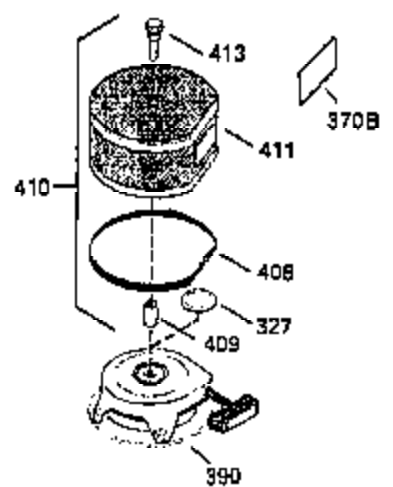

ILLUSTRATION SHOWS TYPICAL PARTS ONLY. ORDER BY PART NUMBER. PARTS NOT LISTED ARE SUPPLIED BY OEM.

OPTIONAL ELECTRIC STARTER MOTOR

OPTIONAL SPARK ARRESTOR

OPTIONAL DEBRIS SCREEN

Ref #	Part Number	Qty	Description
16	35520		Governor Lever
17	29916		Governor Lever Clamp
18	650548		Screw, 8-32 x 5/16"
19	35203		Extension Spring
28	30322		Lock Nut, 8-32
35	29826		Screw, 10-32 x 3/4"
36	29918		Lock Washer
37	29216		Lock Nut, 10-32
38	29642		Retaining Ring
60	35316A		Blower Housing Extension
62	650760		Screw, 8-32 x 3/8"
63	28545		Grommet
65	650128		Screw, 10-24 x 1/2"
66	30063		Screw, Torx T-30 , 1/4-20 x 1/2"
68	33356		Ground Terminal
172	28425		Valve Cover
173	35350		Breather Tube
174	650128		Screw, 10-24 x 1/2"
179	30593		Retainer Clip
182	650517		Screw, 1/4-20 x 27/32"
186	35522		Governor Link
186A	35523		Choke Link
202	33802		Compression Spring
205	650777		Screw, 6-32 x 21/32"
207	35525		Throttle Link
210	27793		Conduit Clip
211	28942		Screw, 10-32 x 3/8"
216	35572		R.P.M. Adjusting Lever (Incl. 202, 205 & 206)
266	650876		Screw, 5/16-18 x 1-1/4"
270	35292		Exhaust Manifold
271	35293		Locking Plate (Manifold)
276	35348		Locking Plate
277	650877		Screw, 5/16-18 x 4-1/2"
284	35428		Muffler Deflector
284A	650760		Screw, 8-32 x 3/8"
327	35392		Starter Plug
361	30063		Screw, Torx T-30, 1/4-20 x 1/2"
380	632490		Carburetor (Incl. 184) (Refer to Division 5, Section A, page A4-6 or Fiche 12, Grid F-5for breakdown)
390	590633		Rewind Starter (Refer to Division 5, Section C, page 30 or Fiche 12, Grid G-9 for breakdown)
395	35763A		Electric Starter Motor (12 Volt) (Refer to Division 5, Section D, page 30 or Fiche 12, Grid G-12 for breakdown)
396	33329D		Electric Starter Motor (120 Volt)(optional) Engine requires a ring gear flywheel (611091 minimum) and the cylinder must have drilled and tapped startermounting bosses to add the electric starter.
414	35352		Spark Arrestor Screen (Incl.416)(Optional)
416	650760		Screw, 8-32 x 3/8" (Optional)