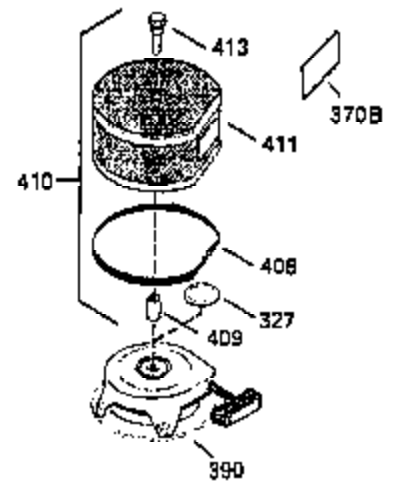

ILLUSTRATION SHOWS TYPICAL PARTS ONLY. ORDER BY PART NUMBER. PARTS NOT LISTED ARE SUPPLIED BY OEM.

OPTIONAL ELECTRIC STARTER MOTOR

OPTIONAL SPARK ARRESTOR

OPTIONAL DEBRIS SCREEN

Ref #	Part Number	Qty	Description
16	35520	1	Governor Lever
17	29916	1	Governor Lever Clamp
18	650548	1	Screw, 8-32 x 5/16"
19	35203	1	Extension Spring
28	30322	1	Lock Nut, 8-32
35	29826	1	Screw, 10-32 x 3/4"
36	29918	1	Lock Washer
37	29216	1	Lock Nut, 10-32
38	29642	1	Retaining Ring
60	35316	1	Blower Housing Extension
62	650760	1	Screw, 8-32 x 3/8"
63	28545	1	Grommet
64	30063	1	Screw, Torx T-30, 1/4-20 x 1/2"
65	650128	1	Screw, 10-24 x 1/2"
66	30063	1	Screw, Torx T-30, 1/4-20 x 1/2"
68	33356	1	Ground Terminal
172	28425	1	Valve Cover
173	35350	1	Breather Tube
174	650128	2	Screw, 10-24 x 1/2"
182	650517	2	Screw, 1/4-20 x 27/32"
186	35522	1	Governor Link
186A	35346	1	Choke Link
210	27793	1	Conduit Clip
211	28942	1	Screw, 10-32 x 3/8"
266	650876	2	Screw, 5/16-18 x 1-1/4"
269	35762	2	* Exhaust Manifold Gasket
270	35292	1	Exhaust Manifold
271	35293	1	Locking Plate
276	35348	1	Locking Plate
277	650877	2	Screw, 5/16-18 x 4-1/2"
325	34246	1	Wire Clip
327	35392	1	Starter Plug
361	30063	4	Screw, Torx T-30, 1/4-20 x 1/2"
363	34148	1	Spring
370B	35274	1	Instruction Decal
380	632498	1	Carburetor (Incl. 184)
390	590671	1	Rewind Starter
395	35763A	1	Electric Starter Motor (12 Volt)

ILLUSTRATION SHOWS TYPICAL PARTS ONLY. ORDER BY PART NUMBER. PARTS NOT LISTED ARE SUPPLIED BY OEM.

Ref #	Part Number	Qty	Description
64	30063	1	Screw, Torx T-30, 1/4-20 x 1/2"
110A	36230	1	Ground Wire
314	650873	2	Screw, 1/4-20 x 3/4"
315	611104	1	Alternator Coil (3/5 Split)(Incl.321, 322,323)
321	611161	1	Diode
322	611142	1	Connector Body
323	611118	2	Terminal
325	34246	1	Wire Clip
330	611167	1	Wire Harness