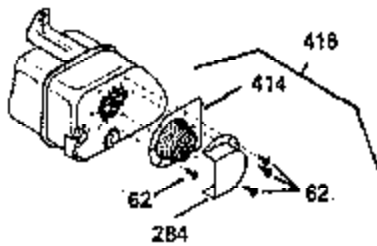

OPTIONAL SPARK ARRESTOR