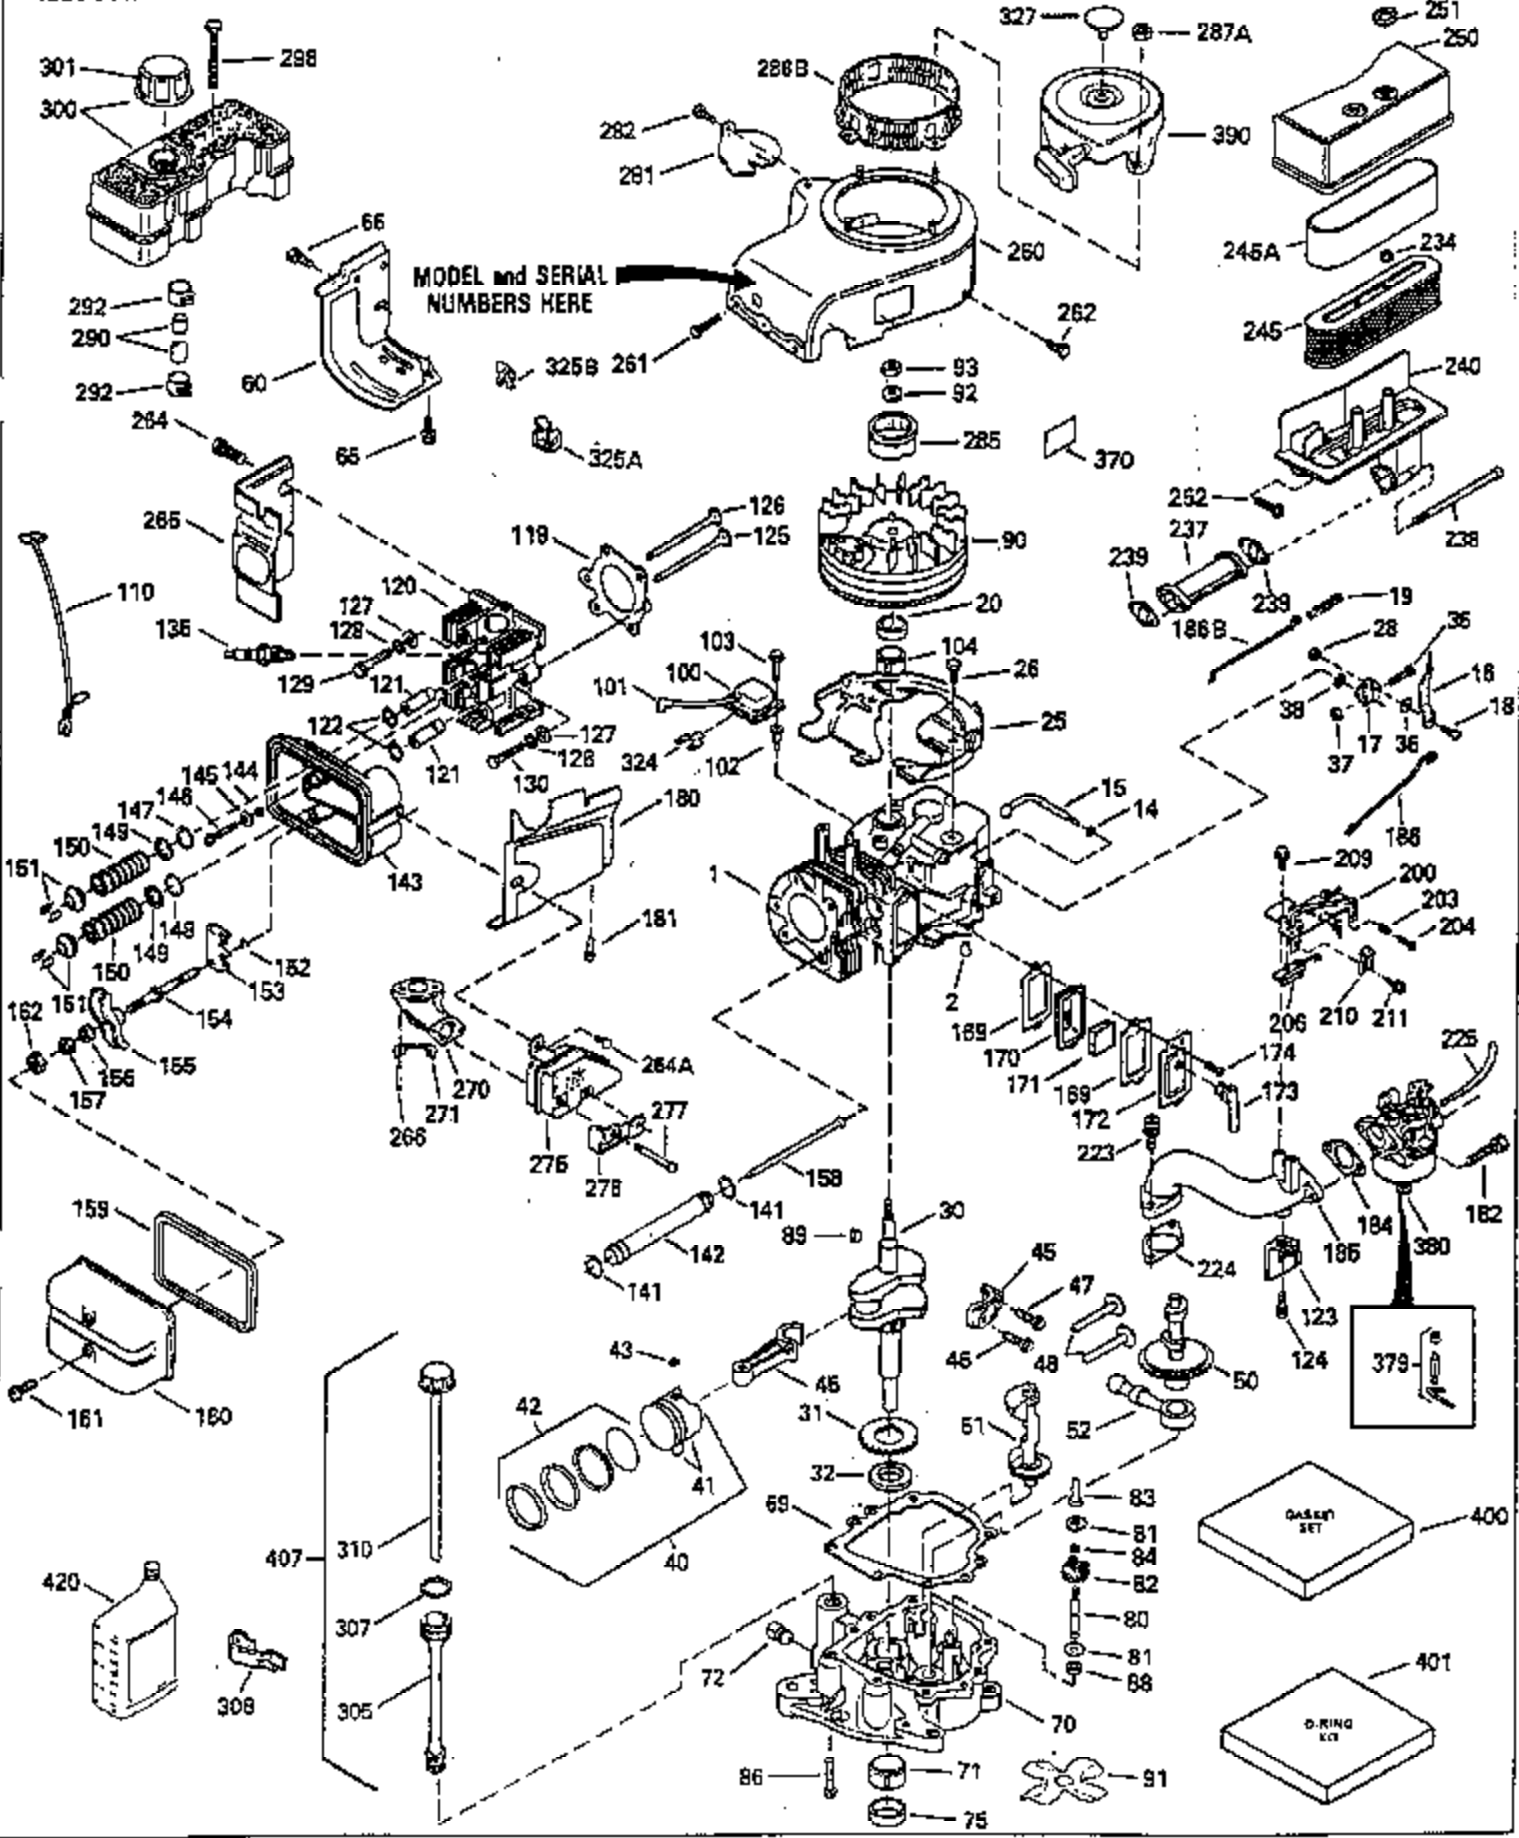

ILLUSTRATION SHOWS TYPICAL PARTS ONLY. ORDER BY PART NUMBER. PARTS NOT LISTED ARE SUPPLIED BY OEM.

Ref #	Part Number	Qty	Description
1	35399B		Cylinder (Incl. 2, 20 & 104) (3-5/16" Bore)
2	27652		Dowel Pin
14	28277		Washer
15	35324		Governor Rod
16	35520		Governor Lever
17	29916		Governor Lever Clamp
18	650548		Screw, 8-32 x 5/16"
19	35203		Extension Spring
20	35319		Oil Seal
25	37861		Blower Housing Baffle
26	650561		Screw, 1/4-20 x 5/8"
28	30322		Lock Nut, 8-32
30	35335A		Crankshaft (Counterbalance)
31	35327		Counterbalance Gear
32	35653		Shim Washer (.015") (Use as required)
35	29826		Screw, 10-32 x 3/4"
36	29918		Lock Washer
37	29216		Lock Nut, 10-32
38	29642		Retaining Ring
40	35776		Piston, Pin & Ring Set (Std.)
40	35777		Piston, Pin & Ring Set (.010" OS)
40	35778		Piston, Pin & Ring Set (.020" OS)
41	35773		Piston & Pin Ass'y. (Std.) (Incl. 43)
41	35774		Piston & Pin Ass'y. (.010" OS) (Incl. 43)
41	35775		Piston & Pin Ass'y. (.020" OS) (Incl. 43)
42	35779		Ring Set (Std.)
42	35780		Ring Set (.010" O.S.)
42	35781		Ring Set (.020" O.S.)
43	35772		Piston Pin Retaining Ring
45	35330A		Connecting Rod Ass'y. (Incl. 46 & 47)
46	650908		Connecting Rod Bolt
47	650882		Connecting Rod Bolt
48	35313		Valve Lifter
50	35314		Camshaft (MCR)
51	35315A		Counterbalance Weight
52	31356		Oil Pump
60	35316A		Blower Housing Extension
65	650128		Screw, 10-24 x 1/2"
66	30063		Screw, Torx T-30 , 1/4-20 x 1/2"
69	35317		* Mounting Flange Gasket
70	35401A		Mounting Flange (Incl. 71, 72, 75 & 8 0)
71	35377		Crankshaft Bushing
72	31927		Oil Drain Plug
75	35319		Oil Seal
80	35712		Governor Shaft
81	35479		Washer, Flat
82	35321		Governor Gear Ass'y. (Incl. 81)
83	35322		Governor Spool
84	29193		Retaining Ring
86	650833		Screw, 1/4-20 x 1-3/16"
88	31707A		Spacer (Incl. 81)
89	32589		Flywheel Key
90	611091		Flywheel (w/ring gear)
92	650880		Lock Washer
93	650881		Flywheel Nut
100	35135		Solid State Ignition
101	610118		Spark Plug Cover
102	650872		Solid State Mounting Stud