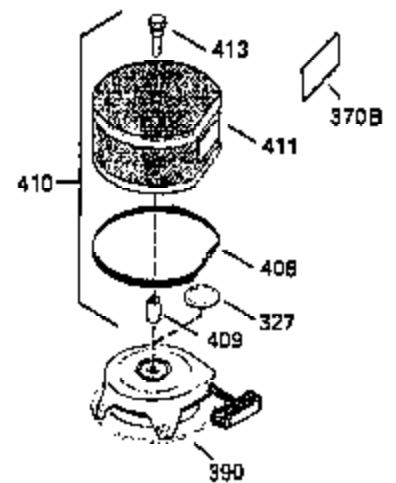

ILLUSTRATION SHOWS TYPICAL PARTS ONLY. ORDER BY PART NUMBER. PARTS NOT LISTED ARE SUPPLIED BY OEM. .

Ref #	Part Number	Qty	Description
245	35403		Air Cleaner Element (Incl. 234)
260B	35793		Blower Housing
262	29747B		Screw, 5/16-24 x 21/32"
286	35792		Starter Screen
287B	650936		Screw, 10-32 x 13/32"
292	26460		Fuel Line Clamp
308A	35437		Fill Tube Clip
370A	34686		Name Decal
380	632498		Carburetor (Incl. 184) (Refer to Division 5, Section A, page A4-2 or Fiche 12, Grid F-1for breakdown)

ILLUSTRATION SHOWS TYPICAL PARTS ONLY. ORDER BY PART NUMBER. PARTS NOT LISTED ARE SUPPLIED BY OEM.

OPTIONAL ELECTRIC STARTER MOTOR

OPTIONAL SPARK ARRESTOR

OPTIONAL DEBRIS SCREEN

Ref #	Part Number	Qty	Description
16	35520		Governor Lever
17	29916		Governor Lever Clamp
18	650548		Screw, 8-32 x 5/16"
19	35203		Extension Spring
28	30322		Lock Nut, 8-32
35	29826		Screw, 10-32 x 3/4"
36	29918		Lock Washer
37	29216		Lock Nut, 10-32
38	29642		Retaining Ring
60	35316A		Blower Housing Extension
65	650128		Screw, 10-24 x 1/2"
66	30063		Screw, Torx T-30 , 1/4-20 x 1/2"
172	28425		Valve Cover
173	35350		Breather Tube
174	650128		Screw, 10-24 x 1/2"
182	650517		Screw, 1/4-20 x 27/32"
186	35522		Governor Link
209A	30200		Screw, 10-24 x 9/16"
210	27793		Conduit Clip
211	28942		Screw, 10-32 x 3/8"
266	650876		Screw, 5/16-18 x 1-1/4"
269	35762		* Exhaust Manifold Gasket
270	35292		Exhaust Manifold
271	35293		Locking Plate (Manifold)
276	35348		Locking Plate
277	650877		Screw, 5/16-18 x 4-1/2"
284	35428		Muffler Deflector
363	34148		Spring
380	632498		Carburetor (Incl. 184) (Refer to Division 5, Section A, page A4-2 or Fiche 12, Grid F-1for breakdown)
396	33329D		Electric Starter Motor (120 Volt)(opt ional) Engine requires a ring gear flywheel (611091 minimum) and the cylinder must have drilled and tapped startermounting bosses to add the electric starter.
414	35352		Spark Arrestor Screen (Incl.416)(Opti onal)
416	650760		Screw, 8-32 x 3/8" (Optional)