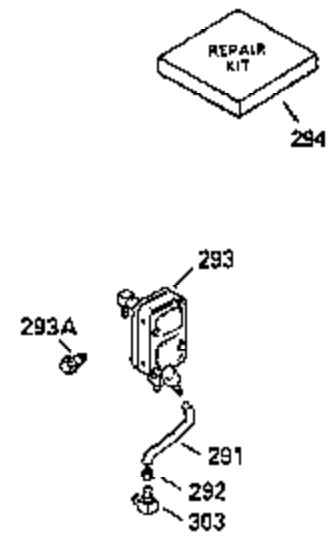

ILLUSTRATION SHOWS TYPICAL PARTS ONLY. ORDER BY PART NUMBER. PARTS NOT LISTED ARE SUPPLIED BY OEM. .

Ref #	Part Number	Qty	Description
245	35403		Air Cleaner Element (Incl. 234)
260B	35793		Blower Housing
262	29747B		Screw, 5/16-24 x 21/32"
286	35792		Starter Screen
287B	650936		Screw, 10-32 x 13/32"
292	26460		Fuel Line Clamp
308A	35437		Fill Tube Clip
370A	34686		Name Decal
380	632498		Carburetor (Incl. 184) (Refer to Division 5, Section A, page A4-2 or Fiche 12, Grid F-1for breakdown)