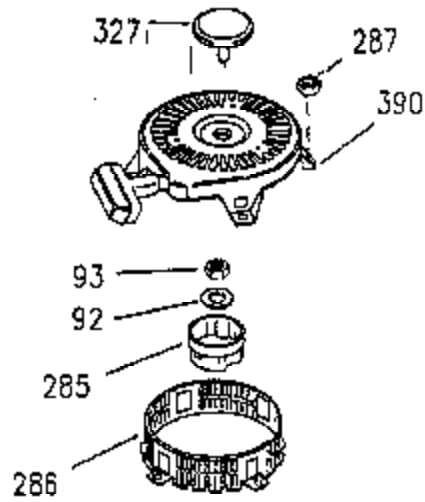

ILLUSTRATION SHOWS TYPICAL PARTS ONLY. ORDER PART NUMBER. PARTS NOT LISTED ARE SUPPLIED BY OEM.

VIEW 3 OF 3

Ref #	Part Number	Qty	Description
16	35520	1	Governor Lever
17	29916	1	Governor Lever Clamp
18	650548	1	Screw, 8-32 x 5/16"
19	35945	1	Extension Spring
28	30322	1	Lock Nut, 8-32
35	29826	1	Screw, 10-32 x 3/4"
36	29918	1	Lock Washer
37	29216	1	Lock Nut, 10-32
92	650880	1	Lock Washer
93	650881	1	Flywheel Nut
186	35522	1	Governor Link
200	36233	1	Control Bracket (Incl. 203 & 204)
203	36482	1	Compression Spring
204	650777	1	Screw, 6-32 x 21/32"
209	650902	2	Screw, 10-32 x 7/16"
210	27793	2	Conduit Clip
211	28942	2	Screw, 10-32 x 3/8"
238	650875	2	Screw, 10-32 x 5-1/4"
245A	35404	1	Air Cleaner Filter
260	35964	1	Blower Housing
261	30063	2	Screw, Torx T-30, 1/4-20 x 1/2"
286	35962	1	Cup & Screen
314	650873	2	Screw, 1/4-20 x 3/4"
315	611104	1	Alternator Coil (3/5 Split)(Incl.321, 322,323)
321	611161	1	Diode
322	611142	1	Connector Body
323	611118	21	Terminal