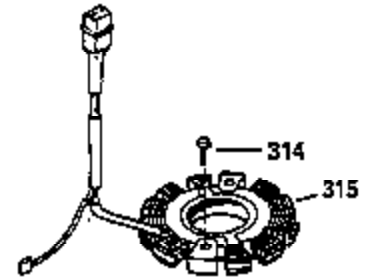

ILLUSTRATION SHOWS TYPICAL PARTS ONLY. ORDER PART NUMBER. PARTS NOT LISTED ARE SUPPLIED BY OEM.

VIEW 3 OF 3

Ref #	Part Number	Qty	Description
16	35520	1	Governor Lever
17	29916	1	Governor Lever Clamp
18	650548	1	Screw, 8-32 x 5/16"
19	35945	1	Extension Spring
28	30322	1	Lock Nut, 8-32
35	29826	1	Screw, 10-32 x 3/4"
36	29918	1	Lock Washer
37	29216	1	Lock Nut, 10-32
92	650880	1	Lock Washer
93	650881	1	Flywheel Nut
186	35522	1	Governor Link
200	36233	1	Control Bracket (Incl. 203 & 204)
203	36482	1	Compression Spring
204	650777	1	Screw, 6-32 x 21/32"
209	650902	2	Screw, 10-32 x 7/16"
210	27793	2	Conduit Clip
211	28942	2	Screw, 10-32 x 3/8"
238	650875	2	Screw, 10-32 x 5-1/4"
245A	35404	1	Air Cleaner Filter
260	35964	1	Blower Housing
261	30063	2	Screw, Torx T-30, 1/4-20 x 1/2"
286	35962	1	Cup & Screen
314	650873	2	Screw, 1/4-20 x 3/4"
315	611104	1	Alternator Coil (3/5 Split)(Incl.321, 322,323)
321	611161	1	Diode
322	611142	1	Connector Body
323	611118	21	Terminal