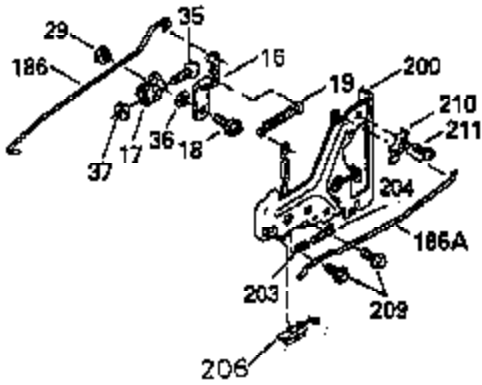

ILLUSTRATION SHOWS TYPICAL PARTS ONLY. ORDER PART NUMBER. PARTS NOT LISTED ARE SUPPLIED BY OEM.

VIEW 3 OF 3

Ref #	Part Number	Qty	Description
16	35520	1	Governor Lever
17	29916	1	Governor Lever Clamp
18	650548	1	Screw, 8-32 x 5/16"
19	35945	1	Extension Spring
28	30322	1	Lock Nut, 8-32
35	29826	1	Screw, 10-32 x 3/4"
36	29918	1	Lock Washer
37	29216	1	Lock Nut, 10-32
92	650880	1	Lock Washer
93	650881	1	Flywheel Nut
186	35522	1	Governor Link
200	36233	1	Control Bracket (Incl. 203 & 204)
203	36482	1	Compression Spring
204	650777	1	Screw, 6-32 x 21/32"
209	650902	2	Screw, 10-32 x 7/16"
210	27793	2	Conduit Clip
211	28942	2	Screw, 10-32 x 3/8"
238	650875	2	Screw, 10-32 x 5-1/4"
245A	35404	1	Air Cleaner Filter
260	35964	1	Blower Housing
261	30063	2	Screw, Torx T-30, 1/4-20 x 1/2"
286	35962	1	Cup & Screen
314	650873	2	Screw, 1/4-20 x 3/4"
315	611104	1	Alternator Coil (3/5 Split)(Incl.321, 322,323)
321	611161	1	Diode
322	611142	1	Connector Body
323	611118	21	Terminal