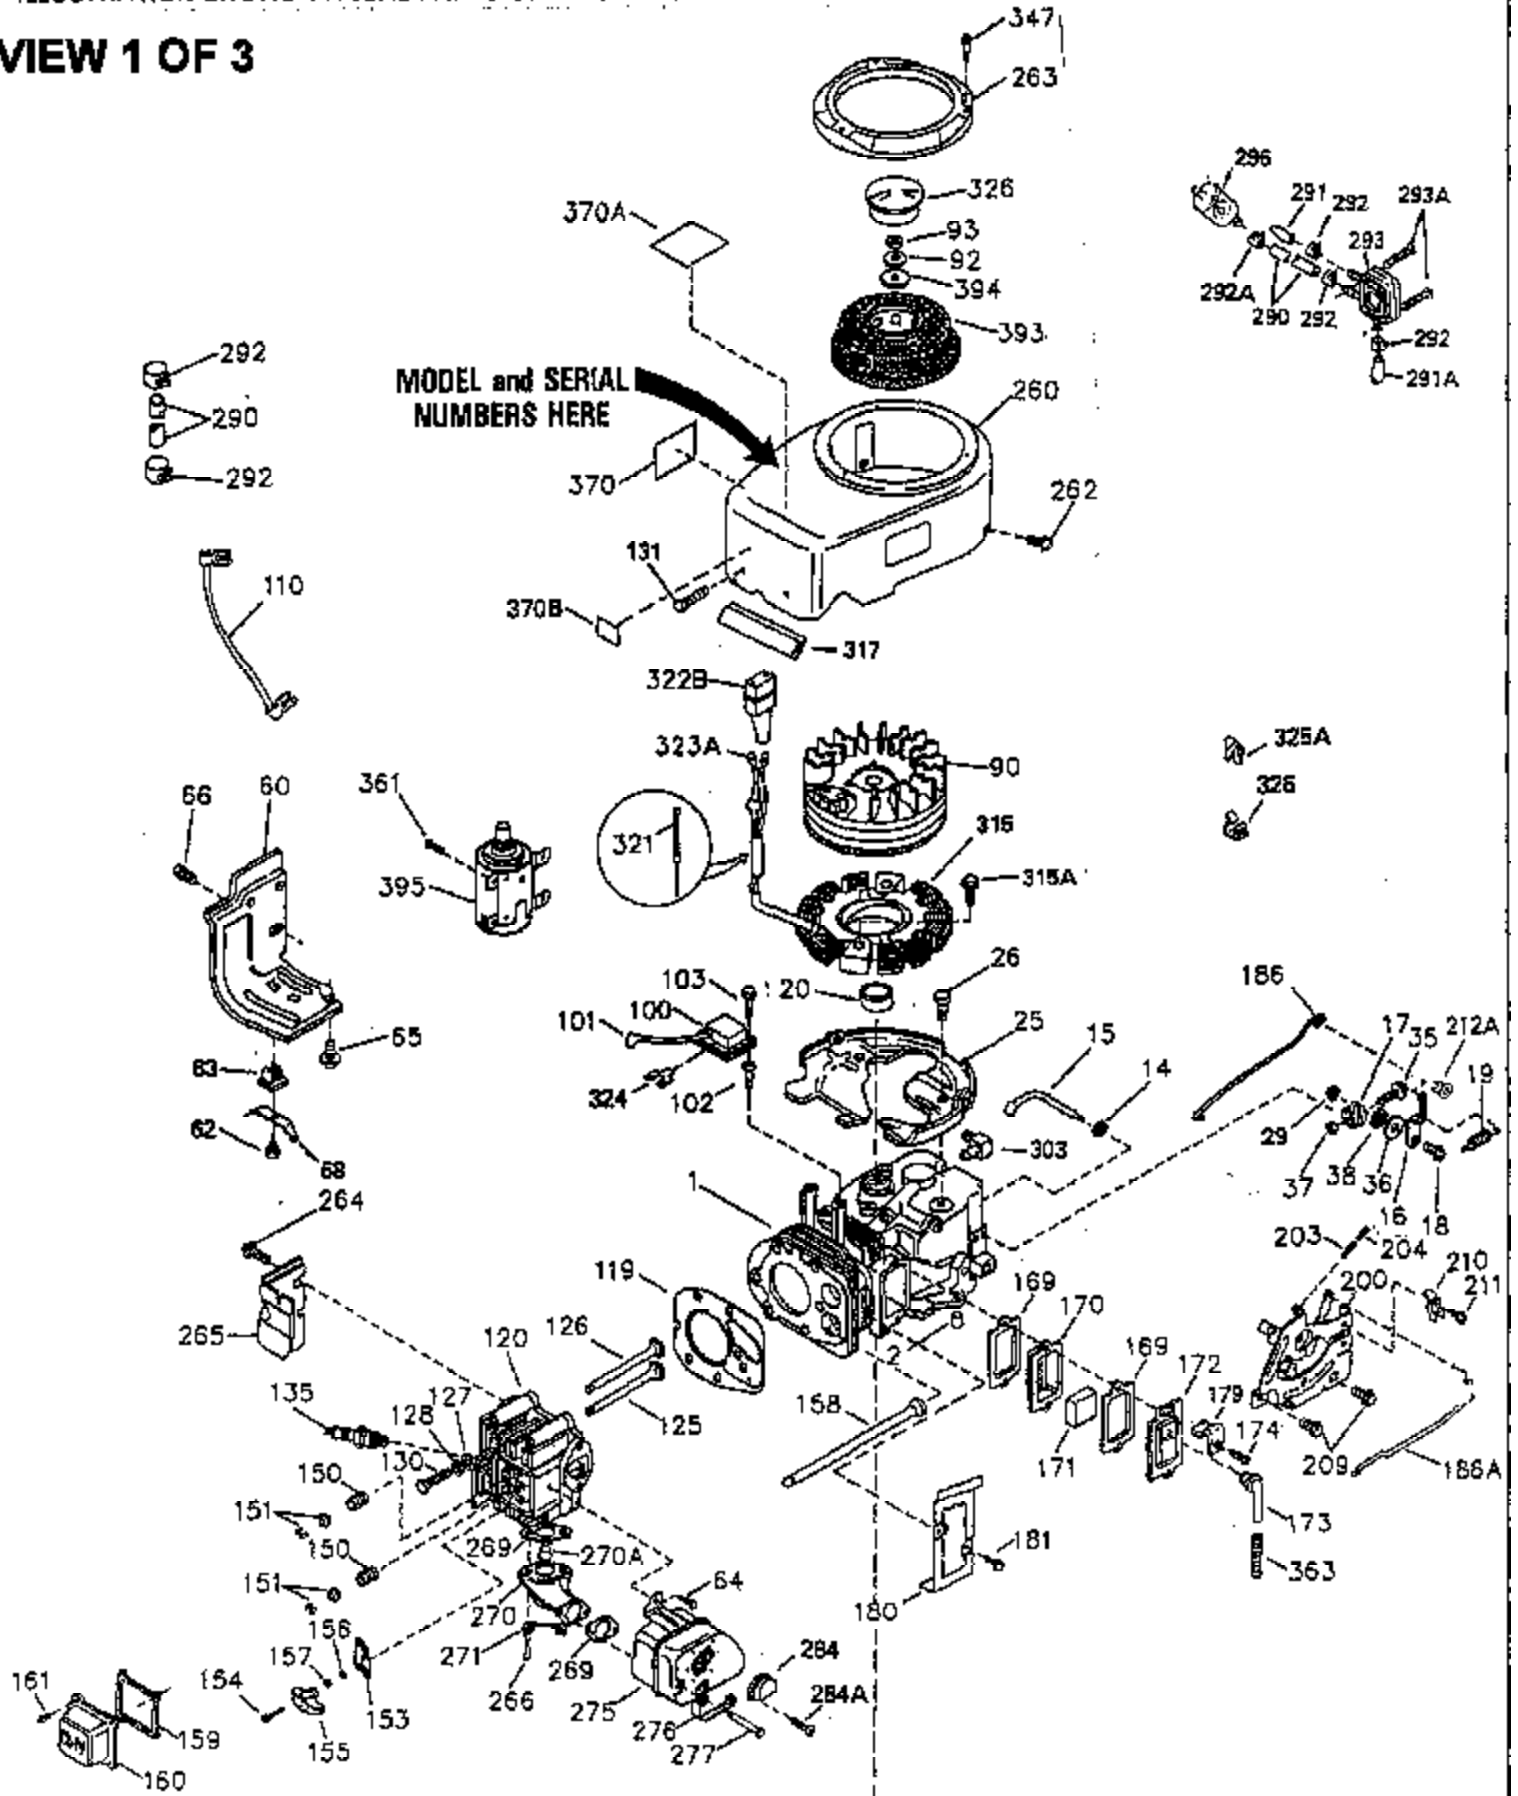

ILLUSTRATION SHOWS TYPICAL PARTS ONLY. ORDER BY PART NUMBER. PARTS NOT LISTED ARE SUPPLIED BY OEM.

VIEW 1 OF 3

CONTINUED TO PAGE 3

Ref #	Part Number	Qty	Description
1	35943	1	Cylinder (Incl. 2 & 20)
2	27652	2	Dowel Pin
14	28277	2	Washer
15	35324	1	Governor Rod
16	35520	1	Governor Lever
17	29916	1	Governor Lever Clamp
18	650548	1	Screw, 8-32 x 5/16"
19	35945	1	Extension Spring
20	35319	1	Oil Seal
25	37861	1	Blower Housing Baffle
26	650561	2	Screw, 1/4-20 x 5/8"
28	30322	1	Lock Nut, 8-32
35	29826	1	Screw, 10-32 x 3/4"
36	29918	1	Lock Washer
37	29216	1	Lock Nut, 10-32
38	29642	1	Retaining Ring
60	35316A	1	Blower Housing Extension
64	30063	2	Screw, Torx T-30, 1/4-20 x 1/2"
65	650128	1	Screw, 10-24 x 1/2"
90	611094	1	Flywheel (W/Ring Gear)
92	650880	1	Lock Washer
93	650881	1	Flywheel Nut
100	35135	1	Solid State Ignition
101	610118	1	Spark Plug Cover
102	650872	2	Solid State Mounting Stud
103	650814	2	Screw, Torx T-15, 10-24 x 1"
110	36225	1	Ground Wire
119	35946	1	* Cylinder Head Gasket
120	35948	1	Cylinder Head
125	35308	1	Exhaust Valve (Std.)
125	35433	1	Exhaust Valve (1/32" OS)
126	35309	1	Intake Valve (Std.)
126	35432	1	Intake Valve (1/32" OS)
127	650691	6	Washer
128	650690	6	Belleville Washer
130	650946	6	Screw, 5/16-18 x 2-45/64"
135	34645	1	Resistor Spark Plug (RN4C)
150	33507	2	Valve Spring
151	33508	2	Valve Spring Keeper
153	35949	1	Push Rod Guide
154	650945	1	Rocker Arm Stud
155	35950	1	Rocker Arm
156	650890	2	Lock Washer
157	650947	1	Lock Nut, 5/16-24
158	35951	2	Push Rod
159	35952	1	* Rocker Arm Cover Gasket
160	35953	1	Rocker Arm Housing
161	30063	4	Screw, Torx T-30, 1/4-20 x 1/2"
169	27896A	2	* Valve Cover Gasket
170	28423	1	Breather Body
171	28424	1	Breather Element
172	28425	1	Valve Cover
173	35350	1	Breather Tube
174	650128	2	Screw, 10-24 x 1/2"
180	35954	1	Blower Housing Extension
181	30200	2	Screw, 10-24 x 9/16"
186	35522	1	Governor Link
200	36233	1	Control Bracket (Incl. 203 & 204)