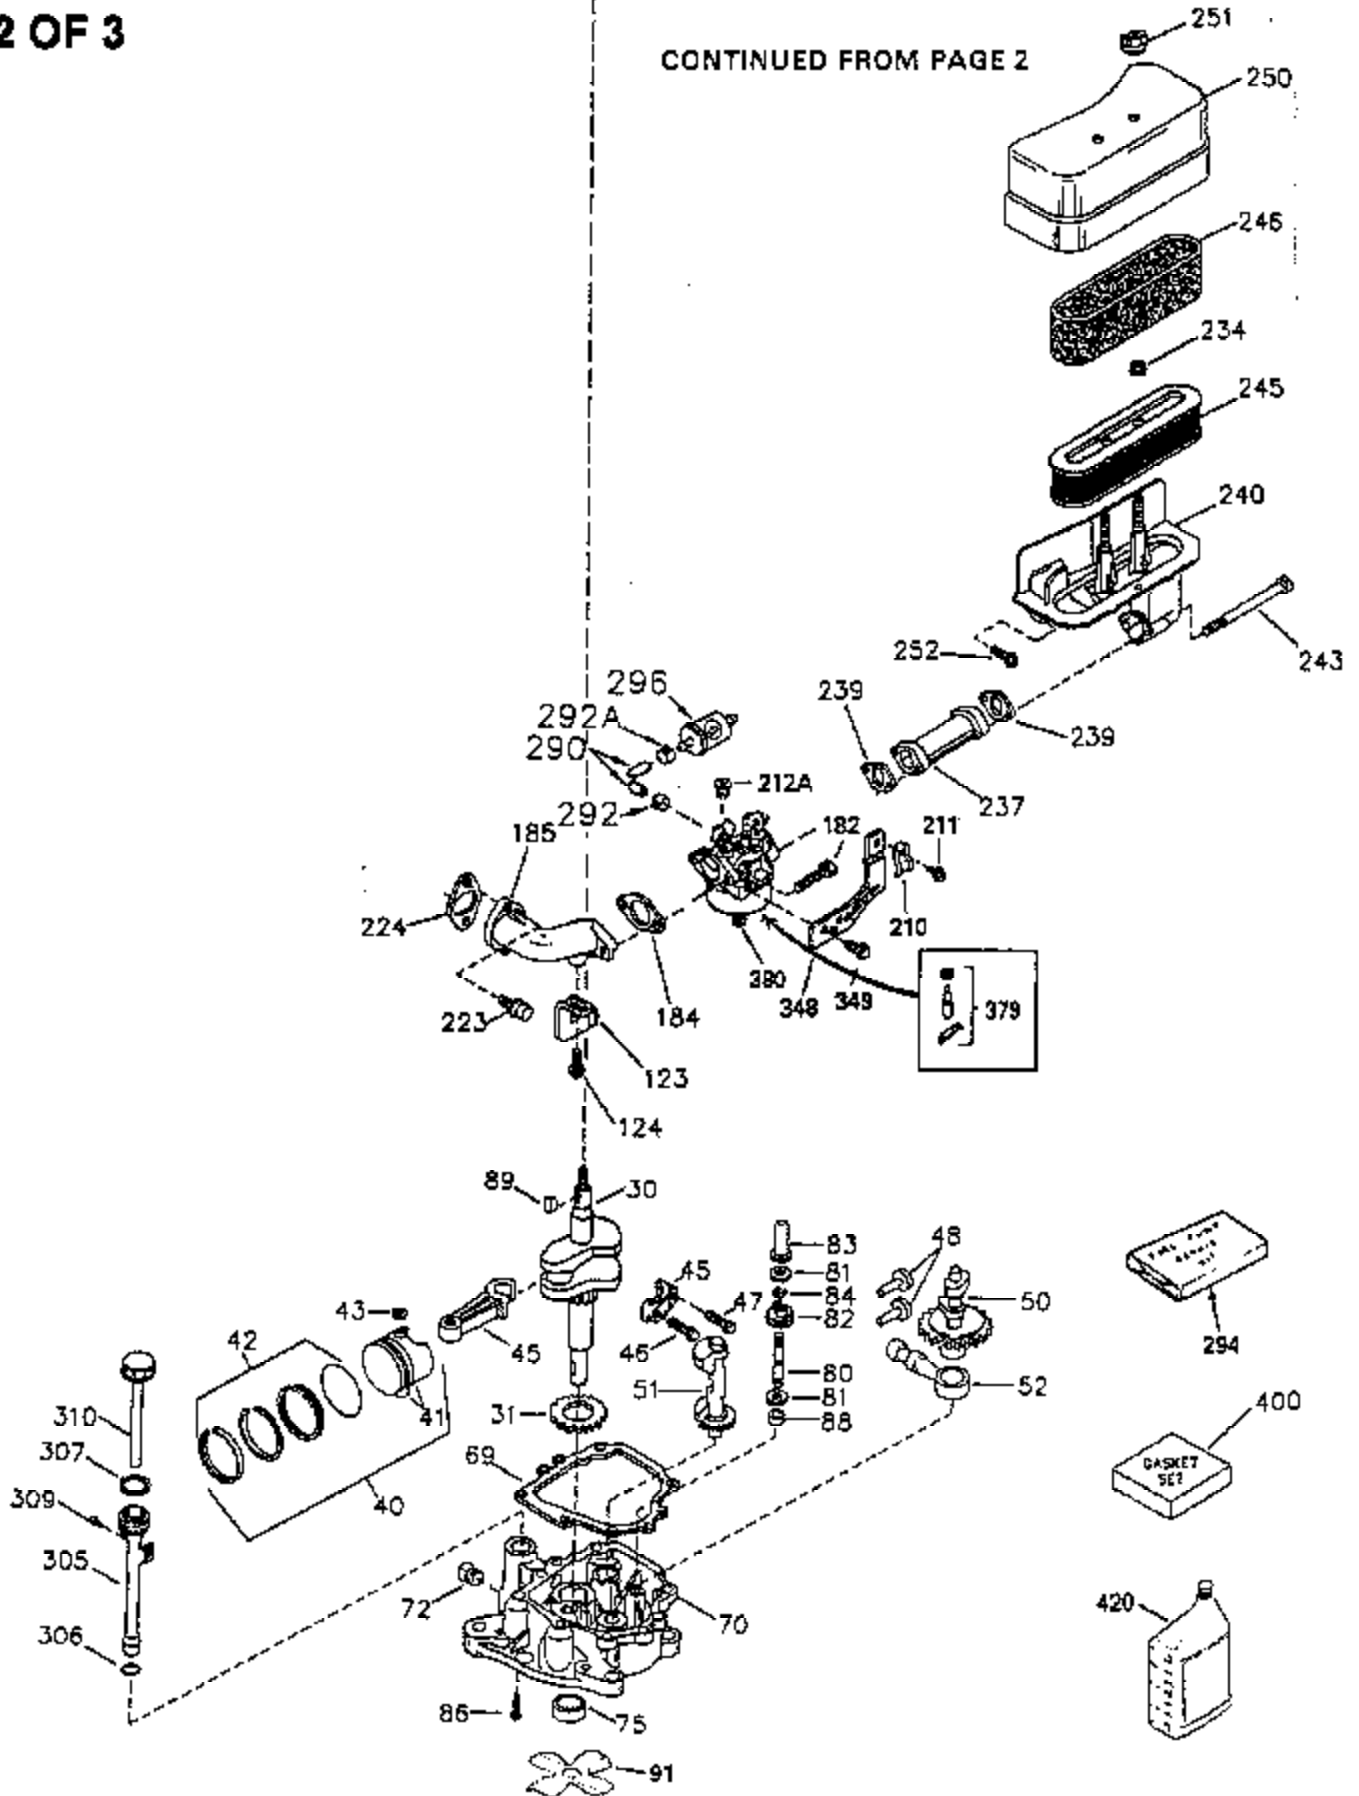

ILLUSTRATION SHOWS TYPICAL PARTS ONLY. ORDER BY PART NUMBER. PARTS NOT LISTED ARE SUPPLIED BY DEM.

VIEW 2 OF 3

CONTINUED FROM PAGE 2

Ref #	Part Number	Qty	Description
28	30322	1	Lock Nut, 8-32
30	35336B	1	Crankshaft
31	35327	1	Counterbalance Gear
40	35776	1	Piston, Pin & Ring Set (Std.)
40	35777	1	Piston, Pin & Ring Set (.010" OS)
40	35778	1	Piston, Pin & Ring Set (.020" OS)
41	35773	1	Piston & Pin Ass'y. (Std.) (Incl. 43)
41	35774	1	Piston & Pin Ass'y. (.010" OS) (Incl. 43)
41	35775	1	Piston & Pin Ass'y. (.020" OS) (Incl. 43)
42	35779	1	Ring Set (Std.)
42	35780	1	Ring Set (.010" OS)
42	35781	1	Ring Set (.020" OS)
43	35772	2	Piston Pin Retaining Ring
45	35330A	1	Connecting Rod Ass'y. (Incl. 46 & 47)
46	650908	1	Connecting Rod Bolt
47	650882	1	Connecting Rod Bolt
48	35313	2	Valve Lifter
50	35939	1	Camshaft (MCR)
51	35315A	1	Counterbalance Weight
52	31356	1	Oil Pump Ass'y.
69	35317	1	* Mounting Flange Gasket
70	35970	1	Mounting Flange (Incl. 72, 75 & 80)
72	31927	1	Oil Drain Plug
75	35319	1	Oil Seal
80	35712	1	Governor Shaft
81	35479	2	Washer
82	35321	1	Governor Gear Ass'y.
83	35322	1	Governor Spool
84	29193	1	Retaining Ring
86	650833	7	Screw, 1/4-20 x 1-3/16"
88	31707A	1	Spacer
89	32589	1	Flywheel Key
123	35288	1	Intake Pipe Brace
124	650738	2	Screw, 1/4-20 x 5/8"
182	650517	2	Screw, 1/4-20 x 27/32"
184	33263	1	* Carburetor To Intake Pipe Gasket
185	35955	1	Intake Pipe
210	27793	2	Conduit Clip
211	28942	2	Screw, 10-32 x 3/8"
223	792028	2	Screw, 5/16-18 x 7/8"
224	35958	1	* Intake Pipe Gasket
234	650825	2	Nut & Lock Washer, 1/4-20
237	35286	1	Air Cleaner Adapter
238	650875	2	Screw, 10-32 x 5-1/4"
239	33629	2	* Air Cleaner Gasket
240	35960	1	Air Cleaner Body (Incl. 239)
245A	35404	1	Air Cleaner Filter
245	35403	1	Air Cleaner Filter (Incl. 234)
250	35961	1	Air Cleaner Cover
251	650886	2	Wing Nut, 1/4-20
252	650887	1	Screw, 1/4-20 x 1"
261	30063	2	Screw, Torx T-30, 1/4-20 x 1/2"
290	34357	1	Fuel Line
292	26460	2	Fuel Line Clamp
296	34279B	1	Fuel Filter
305	35972	1	Oil Fill Tube
306	34265	1	* "O" Ring
307	35499	1	"O" Ring