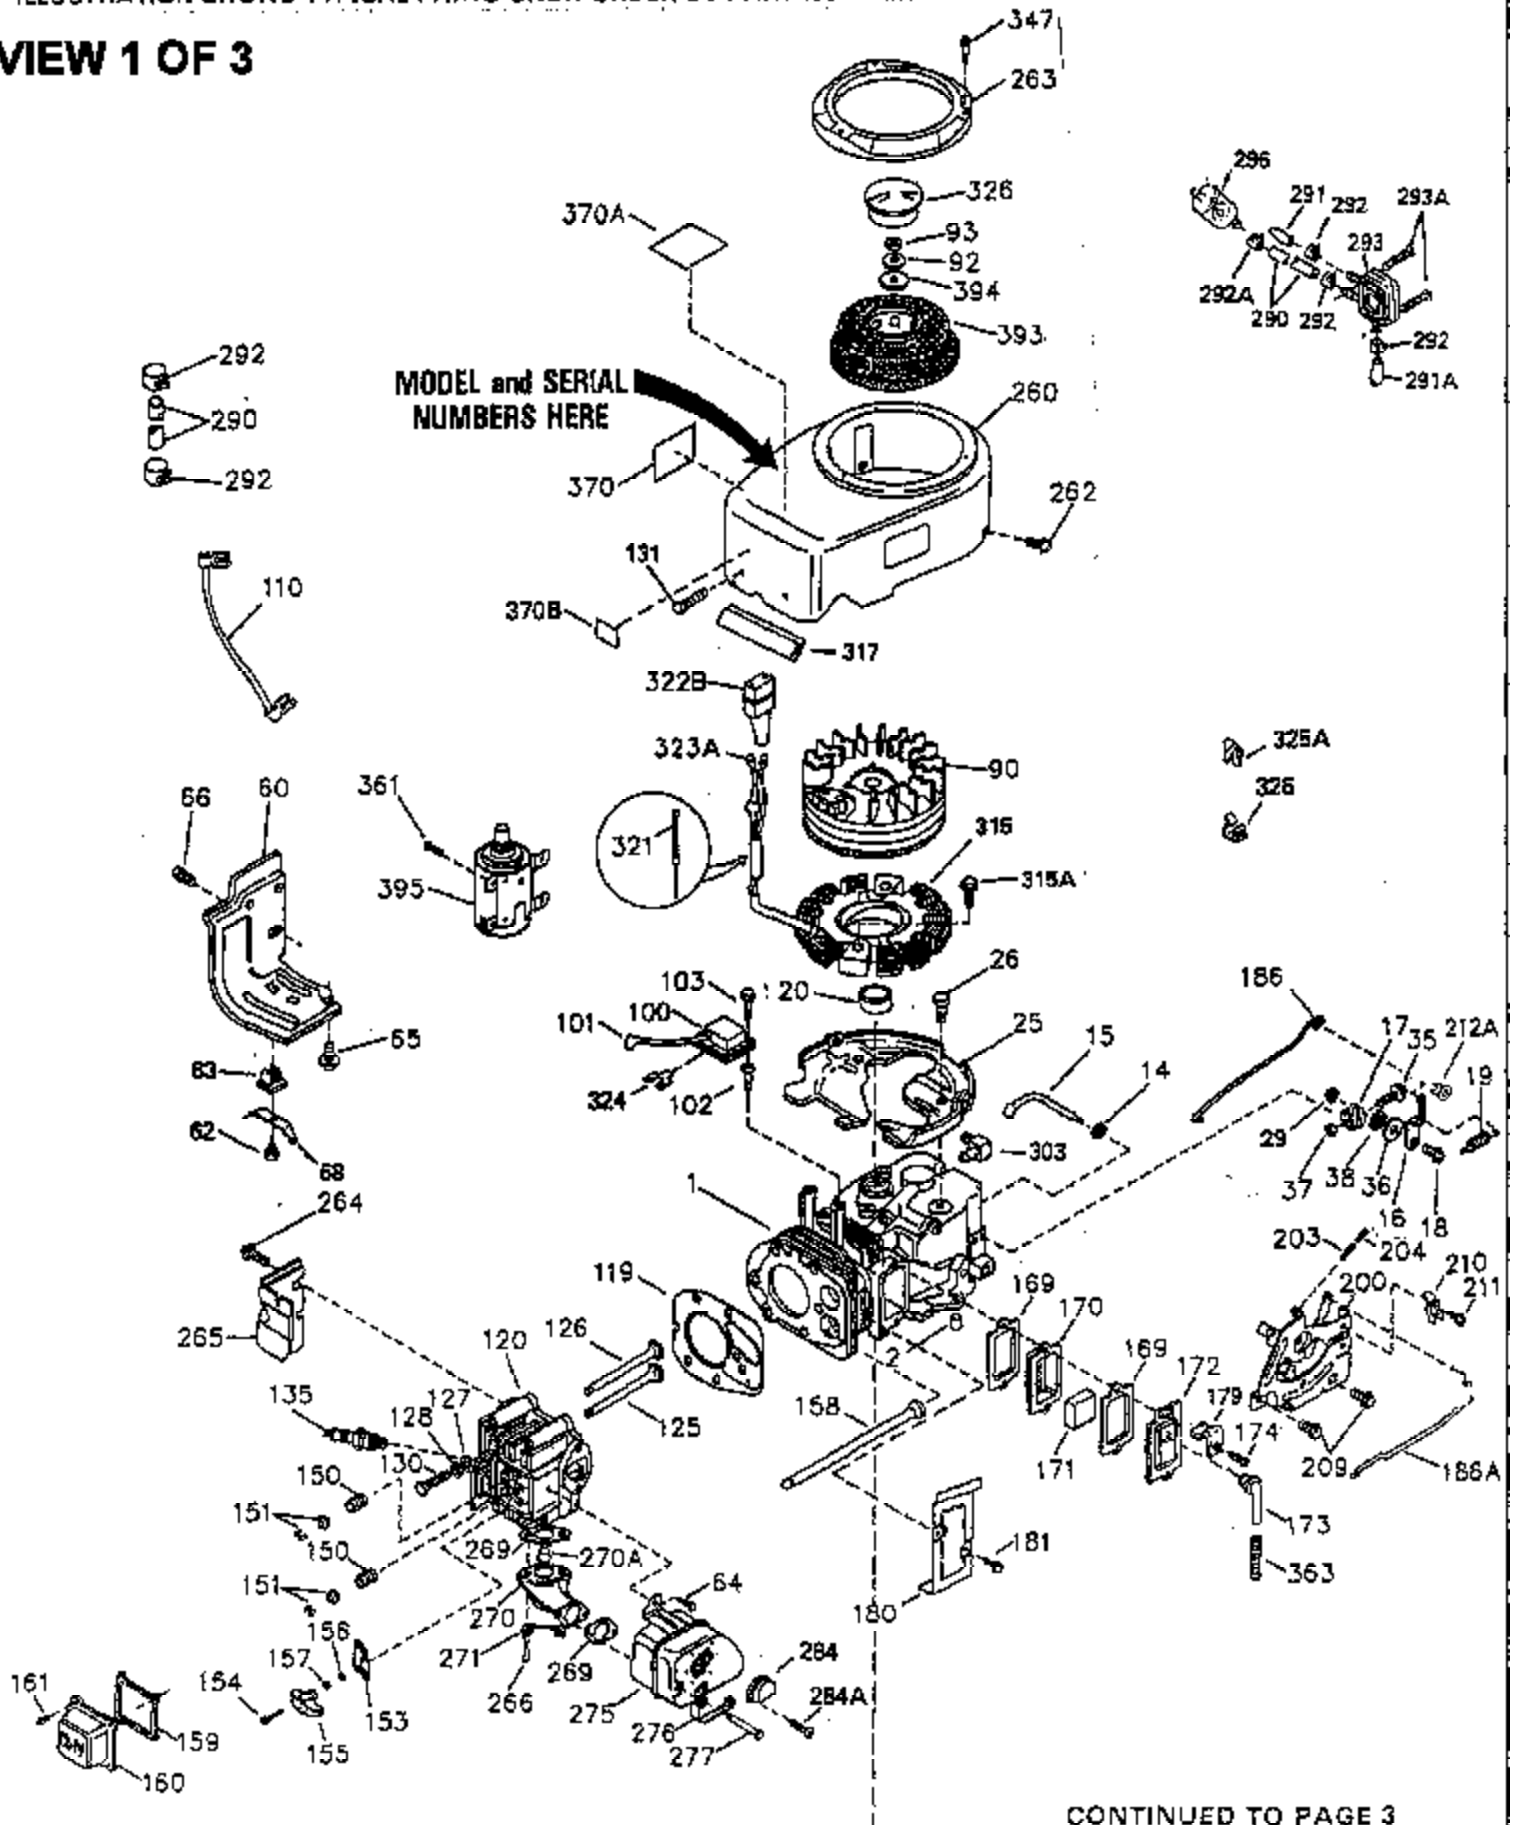

ILLUSTRATION SHOWS TYPICAL PARTS ONLY. ORDER BY PART NUMBER. PARTS NOT LISTED ARE SUPPLIED BY OEM.

VIEW 1 OF 3

CONTINUED TO PAGE 3

Ref #	Part Number	Qty	Description
1	35943	1	Cylinder (Incl. 2 & 20)
2	27652	2	Dowel Pin
14	28277	2	Washer
15	35324	1	Governor Rod
16	35520	1	Governor Lever
17	29916	1	Governor Lever Clamp
18	650548	1	Screw, 8-32 x 5/16"
19	35945	1	Extension Spring
20	35319	1	Oil Seal
25	35326	1	Blower Housing Baffle
26	650561	2	Screw, 1/4-20 x 5/8"
28	30322	1	Lock Nut, 8-32
35	29826	1	Screw, 10-32 x 3/4"
36	29918	1	Lock Washer
37	29216	1	Lock Nut, 10-32
38	29642	1	Retaining Ring
60	35316A	1	Blower Housing Extension
64	30063	2	Screw, Torx T-30, 1/4-20 x 1/2"
65	650128	1	Screw, 10-24 x 1/2"
90	611093	1	Flywheel (W/Ring Gear)
92	650880	1	Lock Washer
93	650881	1	Flywheel Nut
100	35135	1	Solid State Ignition
101	610118	1	Spark Plug Cover
102	650872	2	Solid State Mounting Stud
103	650814	2	Screw, Torx T-15, 10-24 x 1"
119	35946	1	* Cylinder Head Gasket
120	35948	1	Cylinder Head
125	35308	1	Exhaust Valve (Std.)
125	35433	1	Exhaust Valve (1/32" OS)
126	35309	1	Intake Valve (Std.)
126	35432	1	Intake Valve (1/32" OS)
127	650691	6	Washer
128	650690	6	Belleville Washer
130	650946	6	Screw, 5/16-18 x 2-45/64"
135	34645	1	Resistor Spark Plug (RN4C)
150	33507	2	Valve Spring
151	33508	2	Valve Spring Keeper
153	35949	1	Push Rod Guide
154	650945	1	Rocker Arm Stud
155	35950	1	Rocker Arm
156	650890	2	Lock Washer
157	650947	1	Lock Nut, 5/16-24
158	35951	2	Push Rod
159	35952	1	* Rocker Arm Cover Gasket
160	35953	1	Rocker Arm Housing
161	30063	4	Screw, Torx T-30, 1/4-20 x 1/2"
169	27896A	2	* Valve Cover Gasket
170	28423	1	Breather Body
171	28424	1	Breather Element
172	28425	1	Valve Cover
173	35350	1	Breather Tube
174	650128	2	Screw, 10-24 x 1/2"
180	35954	1	Blower Housing Extension
181	30200	2	Screw, 10-24 x 9/16"
186	35522	1	Governor Link
186A	35957	1	Choke Link
200	35956	1	Control Bracket (Incl. 203 & 204)