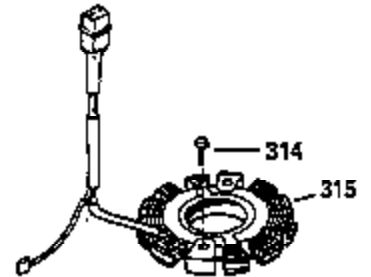

ILLUSTRATION SHOWS TYPICAL PARTS ONLY. ORDER PART NUMBER. PARTS NOT LISTED ARE SUPPLIED BY OEM.

VIEW 3 OF 3

Ref #	Part Number	Qty	Description
	16 35520	1	Governor Lever
	17 29916	1	Governor Lever Clamp
	18 650548	1	Screw, 8-32 x 5/16"
	19 35945	1	Extension Spring
	28 30322	1	Lock Nut, 8-32
	35 29826	1	Screw, 10-32 x 3/4"
	36 29918	1	Lock Washer
	37 29216	1	Lock Nut, 10-32
	92 650880	1	Lock Washer
	93 650881	1	Flywheel Nut
186A	35957	1	Choke Link
186	35522	1	Governor Link
200	35956	1	Control Bracket (Incl. 203 & 204)
203	33802	1	Compression Spring
204	650777	1	Screw, 6-32 x 21/32"
209	650902	2	Screw, 10-32 x 7/16"
210	27793	1	Conduit Clip
211	28942	1	Screw, 10-32 x 3/8"
238	650875	2	Screw, 10-32 x 5-1/4"
245A	35404	1	Air Cleaner Filter
260	35964	1	Blower Housing
261	30063	2	Screw, Torx T-30, 1/4-20 x 1/2"
286	35962	1	Cup & Screen
314	650873	2	Screw, 1/4-20 x 3/4"
315	611113	1	Alternator Coil (3 Amp DC) (Incl.321, 322,323)
321	611161	1	Diode
322	611142	1	Connector Body
323	611118	1	Terminal