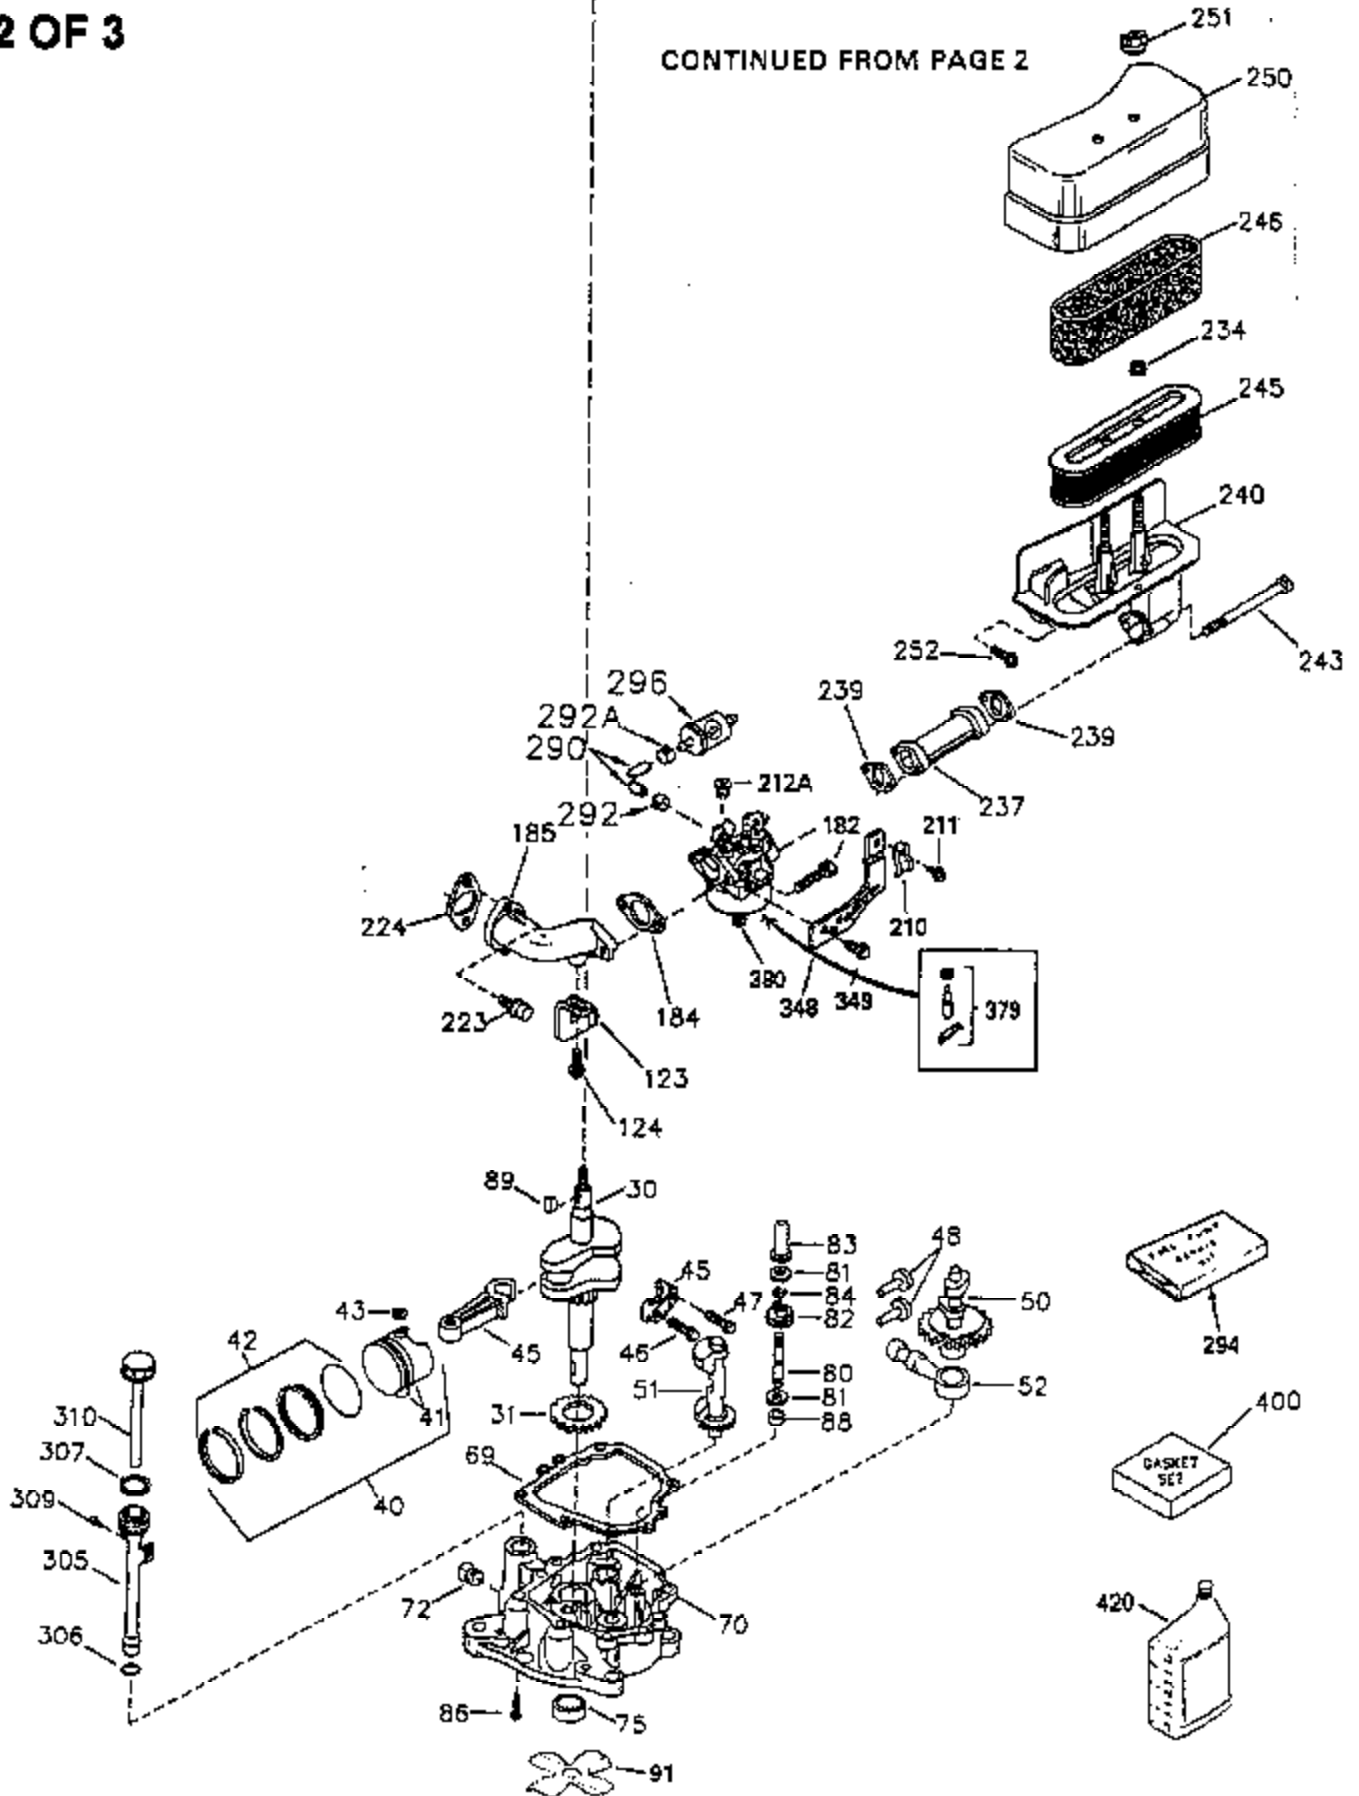

ILLUSTRATION SHOWS TYPICAL PARTS ONLY. ORDER BY PART NUMBER. PARTS NOT LISTED ARE SUPPLIED BY DEM.

VIEW 2 OF 3

CONTINUED FROM PAGE 2

Ref #	Part Number	Qty	Description
28	30322	1	Lock Nut, 8-32
30	35336B	1	Crankshaft
31	35327	1	Counterbalance Gear
40	35776	1	Piston, Pin & Ring Set (Std.)
40	35777	1	Piston, Pin & Ring Set (.010" OS)
40	35778	1	Piston, Pin & Ring Set (.020" OS)
41	35773	1	Piston & Pin Ass'y. (Std.) (Incl. 43)
41	35774	1	Piston & Pin Ass'y. (.010" OS) (Incl. 43)
41	35775	1	Piston & Pin Ass'y. (.020" OS) (Incl. 43)
42	35779	1	Ring Set (Std.)
42	35780	1	Ring Set (.010" OS)
42	35781	1	Ring Set (.020" OS)
43	35772	2	Piston Pin Retaining Ring
45	35330A	1	Connecting Rod Ass'y. (Incl. 46 & 47)
46	650908	1	Connecting Rod Bolt
47	650882	1	Connecting Rod Bolt
48	35313	2	Valve Lifter
50	35939	1	Camshaft (MCR)
51	35315A	1	Counterbalance Weight
52	31356	1	Oil Pump Ass'y.
69	35317	1	* Mounting Flange Gasket
70	35970	1	Mounting Flange (Incl. 72, 75 & 80)
72	31927	1	Oil Drain Plug
75	35319	1	Oil Seal
80	35712	1	Governor Shaft
81	35479	2	Washer
82	35321	1	Governor Gear Ass'y.
83	35322	1	Governor Spool
84	29193	1	Retaining Ring
86	650833	7	Screw, 1/4-20 x 1-3/16"
88	31707A	1	Spacer
89	32589	1	Flywheel Key
123	35288	1	Intake Pipe Brace
124	650738	2	Screw, 1/4-20 x 5/8"
182	650517	2	Screw, 1/4-20 x 27/32"
184	33263	1	* Carburetor To Intake Pipe Gasket
185	35955	1	Intake Pipe
210	27793	1	Conduit Clip
211	28942	1	Screw, 10-32 x 3/8"
223	792028	2	Screw, 5/16-18 x 7/8"
224	35958	1	* Intake Pipe Gasket
234	650825	2	Nut & Lock Washer, 1/4-20
237	35286	1	Air Cleaner Adapter
238	650875	2	Screw, 10-32 x 5-1/4"
239	33629	2	* Air Cleaner Gasket
240	35960	1	Air Cleaner Body (Incl. 239)
245A	35404	1	Air Cleaner Filter
245	35403	1	Air Cleaner Filter (Incl. 234)
250	35961	1	Air Cleaner Cover
251	650886	2	Wing Nut, 1/4-20
252	650887	1	Screw, 1/4-20 x 1"
261	30063	2	Screw, Torx T-30, 1/4-20 x 1/2"
290	30705	1	Fuel Line
292	26460	1	Fuel Line Clamp
305	35972	1	Oil Fill Tube
306	34265	1	* "O" Ring
307	35499	1	"O" Ring
309	650951	1	Screw, 5/16-24 x 25/32"