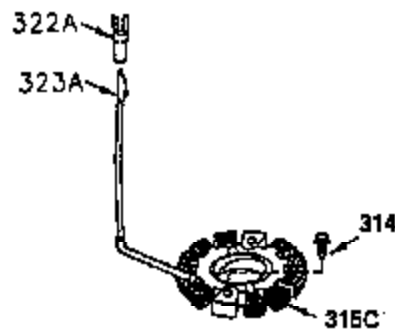

ILLUSTRATION SHOWS TYPICAL PARTS ONLY. ORDER PART NUMBER. PARTS NOT LISTED ARE SUPPLIED BY OEM.

VIEW 3 OF 3

Ref #	Part Number	Qty	Description
	16 35520	1	Governor Lever
	17 29916	1	Governor Lever Clamp
	18 650548	1	Screw, 8-32 x 5/16"
	19 35945	1	Extension Spring
	28 30322	1	Lock Nut, 8-32
	35 29826	1	Screw, 10-32 x 3/4"
	36 29918	1	Lock Washer
	37 29216	1	Lock Nut, 10-32
	92 650880	1	Lock Washer
	93 650881	1	Flywheel Nut
186A	35957	1	Choke Link
186	35522	1	Governor Link
200	35956	1	Control Bracket (Incl. 203 & 204)
203	33802	1	Compression Spring
204	650777	1	Screw, 6-32 x 21/32"
209	650902	2	Screw, 10-32 x 7/16"
210	27793	1	Conduit Clip
211	28942	1	Screw, 10-32 x 3/8"
238	650875	2	Screw, 10-32 x 5-1/4"
245A	35404	1	Air Cleaner Filter
260	35964	1	Blower Housing
261	30063	2	Screw, Torx T-30, 1/4-20 x 1/2"
285	35985	1	Starter Cup
286	35446	1	Starter Screen
287	29752	4	Nut & Lock Washer, 1/4-28
298	28763	2	Screw, 10-32 x 35/64"
300	33583B	1	Fuel Tank (Incl. 292 & 301)
301	35355	1	Fuel Cap
308	35437	1	Fill Tube Clip
314	650873	2	Screw, 1/4-20 x 3/4"
315	611159	1	Alternator Coil (10 Amp) (Incl.322A & 323A)
322A	611117	1	Connector Body
323A	611118	1	Terminal
390	590671	1	Rewind Starter