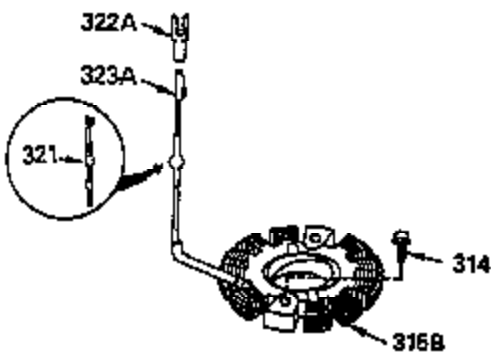

ILLUSTRATION SHOWS TYPICAL PARTS ONLY. ORDER PART NUMBER. PARTS NOT LISTED ARE SUPPLIED BY OEM.

VIEW 3 OF 3

Ref #	Part Number	Qty	Description
	16 35520	1	Governor Lever
	17 29916	1	Governor Lever Clamp
	18 650548	1	Screw, 8-32 x 5/16"
	19 35945	1	Extension Spring
	28 30322	1	Lock Nut, 8-32
	35 29826	1	Screw, 10-32 x 3/4"
	36 29918	1	Lock Washer
	37 29216	1	Lock Nut, 10-32
	92 650880	1	Lock Washer
	93 650881	1	Flywheel Nut
186A	35957	1	Choke Link
186	35522	1	Governor Link
200	35956	1	Control Bracket (Incl. 203 & 204)
203	33802	1	Compression Spring
204	650777	1	Screw, 6-32 x 21/32"
209	650902	2	Screw, 10-32 x 7/16"
210	27793	1	Conduit Clip
211	28942	1	Screw, 10-32 x 3/8"
238	650875	2	Screw, 10-32 x 5-1/4"
245A	35404	1	Air Cleaner Filter
260	35964	1	Blower Housing
261	30063	2	Screw, Torx T-30, 1/4-20 x 1/2"
285	35985	1	Starter Cup
286	35446	1	Starter Screen
287	29752	4	Nut & Lock Washer, 1/4-28
298	28763	2	Screw, 10-32 x 35/64"
300	33583B	1	Fuel Tank (Incl. 292 & 301)
301	35355	1	Fuel Cap
308	35437	1	Fill Tube Clip
314	650873	2	Screw, 1/4-20 x 3/4"
315	611159	1	Alternator Coil (10 Amp) (Incl.322A & 323A)
322A	611117	1	Connector Body
323A	611118	1	Terminal
390	590671	1	Rewind Starter