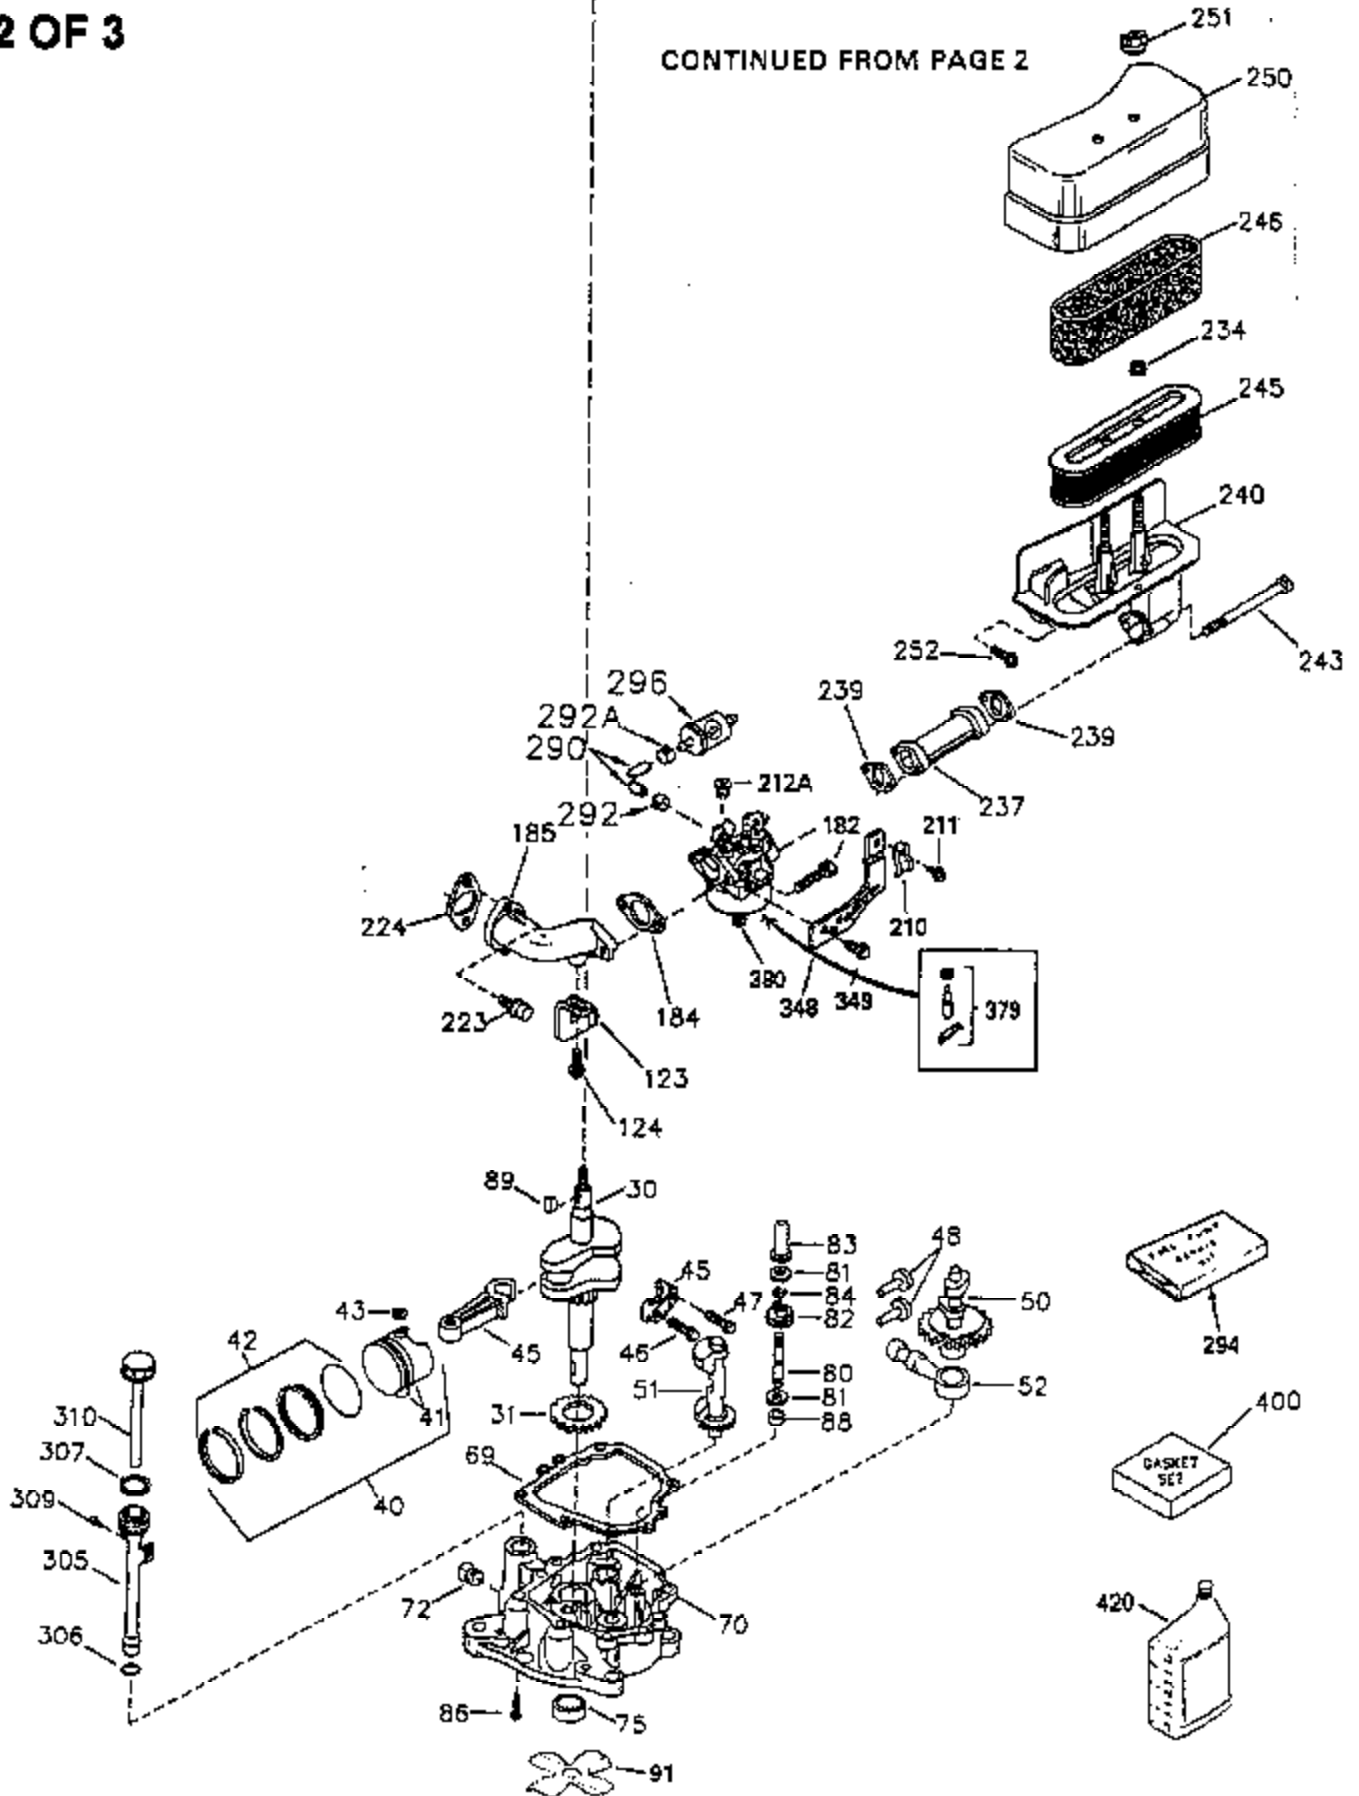

ILLUSTRATION SHOWS TYPICAL PARTS ONLY. ORDER BY PART NUMBER. PARTS NOT LISTED ARE SUPPLIED BY DEM.

VIEW 2 OF 3

CONTINUED FROM PAGE 2

Ref #	Part Number	Qty	Description
28	30322	1	Lock Nut, 8-32
30	35336B	1	Crankshaft
31	35327	1	Counterbalance Gear
40	35776	1	Piston, Pin & Ring Set (Std.)
40	35777	1	Piston, Pin & Ring Set (.010" OS)
40	35778	1	Piston, Pin & Ring Set (.020" OS)
41	35773	1	Piston & Pin Ass'y. (Std.) (Incl. 43)
41	35774	1	Piston & Pin Ass'y. (.010" OS) (Incl. 43)
41	35775	1	Piston & Pin Ass'y. (.020" OS) (Incl. 43)
42	35779	1	Ring Set (Std.)
42	35780	1	Ring Set (.010" OS)
42	35781	1	Ring Set (.020" OS)
43	35772	2	Piston Pin Retaining Ring
45	35330A	1	Connecting Rod Ass'y. (Incl. 46 & 47)
46	650908	1	Connecting Rod Bolt
47	650882	1	Connecting Rod Bolt
48	35313	2	Valve Lifter
50	35939	1	Camshaft (MCR)
51	35315A	1	Counterbalance Weight
52	31356	1	Oil Pump Ass'y.
69	35317	1	* Mounting Flange Gasket
70	35711A	1	Mounting Flange (Incl. 72, 75 & 80)
72	31927	1	Oil Drain Plug
75	35319	1	Oil Seal
80	35712	1	Governor Shaft
81	35479	2	Washer
82	35321	1	Governor Gear Ass'y.
83	35322	1	Governor Spool
84	29193	1	Retaining Ring
86	650833	7	Screw, 1/4-20 x 1-3/16"
88	31707A	1	Spacer
89	32589	1	Flywheel Key
123	35288	1	Intake Pipe Brace
124	650738	2	Screw, 1/4-20 x 5/8"
182	650517	2	Screw, 1/4-20 x 27/32"
184	33263	1	* Carburetor To Intake Pipe Gasket
185	35955	1	Intake Pipe
210	27793	1	Conduit Clip
211	28942	1	Screw, 10-32 x 3/8"
223	792028	2	Screw, 5/16-18 x 7/8"
224	35958	1	* Intake Pipe Gasket
234	650825	2	Nut & Lock Washer, 1/4-20
237	35286	1	Air Cleaner Adapter
238	650875	2	Screw, 10-32 x 5-1/4"
239	33629	2	* Air Cleaner Gasket
240	35960	1	Air Cleaner Body (Incl. 239)
245A	35404	1	Air Cleaner Filter
245	35403	1	Air Cleaner Filter (Incl. 234)
250	35961	1	Air Cleaner Cover
251	650886	2	Wing Nut, 1/4-20
252	650887	1	Screw, 1/4-20 x 1"
261	30063	2	Screw, Torx T-30, 1/4-20 x 1/2"
290	30705	1	Fuel Line (15.50")
292	26460	2	Fuel Line Clamp
298	28763	2	Screw, 10-32 x 35/64"
300	33583B	1	Fuel Tank (Incl. 292 & 301)
301	35355	1	Fuel Cap
305	35574	1	Oil Fill Tube