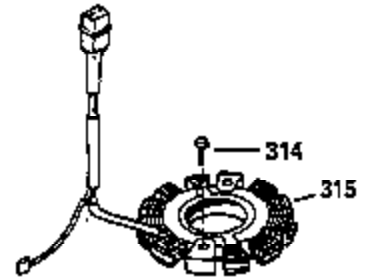

ILLUSTRATION SHOWS TYPICAL PARTS ONLY. ORDER PART NUMBER. PARTS NOT LISTED ARE SUPPLIED BY OEM.

VIEW 3 OF 3

Ref #	Part Number	Qty	Description
	16 35520	1	Governor Lever
	17 29916	1	Governor Lever Clamp
	18 650548	1	Screw, 8-32 x 5/16"
	19 35945	1	Extension Spring
	28 30322	1	Lock Nut, 8-32
	35 29826	1	Screw, 10-32 x 3/4"
	36 29918	1	Lock Washer
	37 29216	1	Lock Nut, 10-32
	92 650880	1	Lock Washer
	93 650881	1	Flywheel Nut
186A	35957	1	Choke Link
186	35522	1	Governor Link
200	35956	1	Control Bracket (Incl. 203 & 204)
203	33802	1	Compression Spring
204	650777	1	Screw, 6-32 x 21/32"
209	650902	2	Screw, 10-32 x 7/16"
210	27793	1	Conduit Clip
211	28942	1	Screw, 10-32 x 3/8"
238	650875	2	Screw, 10-32 x 5-1/4"
245A	35404	1	Air Cleaner Filter
260	35964	1	Blower Housing
261	30063	2	Screw, Torx T-30, 1/4-20 x 1/2"
285	35985	1	Starter Cup
286	35446	1	Starter Screen
287	29752	4	Nut & Lock Washer, 1/4-28
298	28763	2	Screw, 10-32 x 35/64"
300	33583B	1	Fuel Tank (Incl. 292 & 301)
301	35355	1	Fuel Cap
308	35437	1	Fill Tube Clip
314	650873	2	Screw, 1/4-20 x 3/4"
315	611159	1	Alternator Coil (10 Amp) (Incl.322A & 323A)
322A	611117	1	Connector Body
323A	611118	1	Terminal
390	590671	1	Rewind Starter