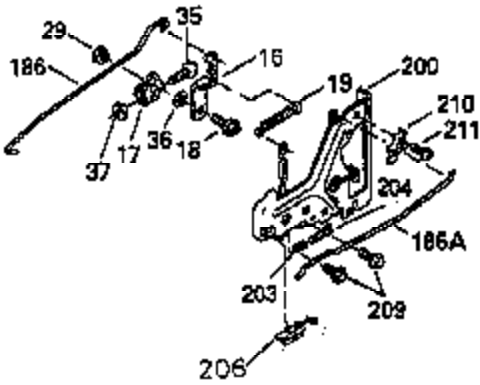

ILLUSTRATION SHOWS TYPICAL PARTS ONLY. ORDER PART NUMBER. PARTS NOT LISTED ARE SUPPLIED BY OEM.

VIEW 3 OF 3

Ref #	Part Number	Qty	Description
	16 35520	1	Governor Lever
	17 29916	1	Governor Lever Clamp
	18 650548	1	Screw, 8-32 x 5/16"
	19 35945	1	Extension Spring
	28 30322	1	Lock Nut, 8-32
	35 29826	1	Screw, 10-32 x 3/4"
	36 29918	1	Lock Washer
	37 29216	1	Lock Nut, 10-32
	92 650880	1	Lock Washer
	93 650881	1	Flywheel Nut
186A	35957	1	Choke Link
186	35522	1	Governor Link
200	35956	1	Control Bracket (Incl. 203 & 204)
203	33802	1	Compression Spring
204	650777	1	Screw, 6-32 x 21/32"
209	650902	2	Screw, 10-32 x 7/16"
210	27793	1	Conduit Clip
211	28942	1	Screw, 10-32 x 3/8"
238	650875	2	Screw, 10-32 x 5-1/4"
245A	35404	1	Air Cleaner Filter
260	35964	1	Blower Housing
261	30063	2	Screw, Torx T-30, 1/4-20 x 1/2"
285	35985	1	Starter Cup
286	35446	1	Starter Screen
287	29752	4	Nut & Lock Washer, 1/4-28
298	28763	2	Screw, 10-32 x 35/64"
300	33583B	1	Fuel Tank (Incl. 292 & 301)
301	35355	1	Fuel Cap
308	35437	1	Fill Tube Clip
314	650873	2	Screw, 1/4-20 x 3/4"
315	611159	1	Alternator Coil (10 Amp) (Incl.322A & 323A)
322A	611117	1	Connector Body
323A	611118	1	Terminal
390	590671	1	Rewind Starter