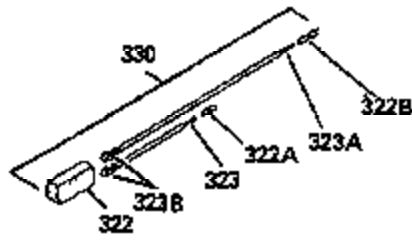

ILLUSTRATION SHOWS TYPICAL PARTS ONLY. ORDER PART NUMBER. PARTS NOT LISTED ARE SUPPLIED BY OEM.

VIEW 3 OF 3

Ref #	Part Number	Qty	Description
	16 35520	1	Governor Lever
	17 29916	1	Governor Lever Clamp
	18 650548	1	Screw, 8-32 x 5/16"
	19 35945	1	Extension Spring
	28 30322	1	Lock Nut, 8-32
	35 29826	1	Screw, 10-32 x 3/4"
	36 29918	1	Lock Washer
	37 29216	1	Lock Nut, 10-32
	92 650880	1	Lock Washer
	93 650881	1	Flywheel Nut
186A	35957	1	Choke Link
186	35522	1	Governor Link
200	35956	1	Control Bracket (Incl. 203 & 204)
203	33802	1	Compression Spring
204	650777	1	Screw, 6-32 x 21/32"
209	650902	2	Screw, 10-32 x 7/16"
210	27793	1	Conduit Clip
211	28942	1	Screw, 10-32 x 3/8"
238	650875	2	Screw, 10-32 x 5-1/4"
245A	35404	1	Air Cleaner Filter
260	35964	1	Blower Housing
261	30063	2	Screw, Torx T-30, 1/4-20 x 1/2"
285	35985	1	Starter Cup
286	35446	1	Starter Screen
287	29752	4	Nut & Lock Washer, 1/4-28
298	28763	2	Screw, 10-32 x 35/64"
300	33583B	1	Fuel Tank (Incl. 292 & 301)
301	35355	1	Fuel Cap
308	35437	1	Fill Tube Clip
314	650873	2	Screw, 1/4-20 x 3/4"
315	611159	1	Alternator Coil (10 Amp) (Incl.322A & 323A)
322A	611117	1	Connector Body
323A	611118	1	Terminal
390	590671	1	Rewind Starter