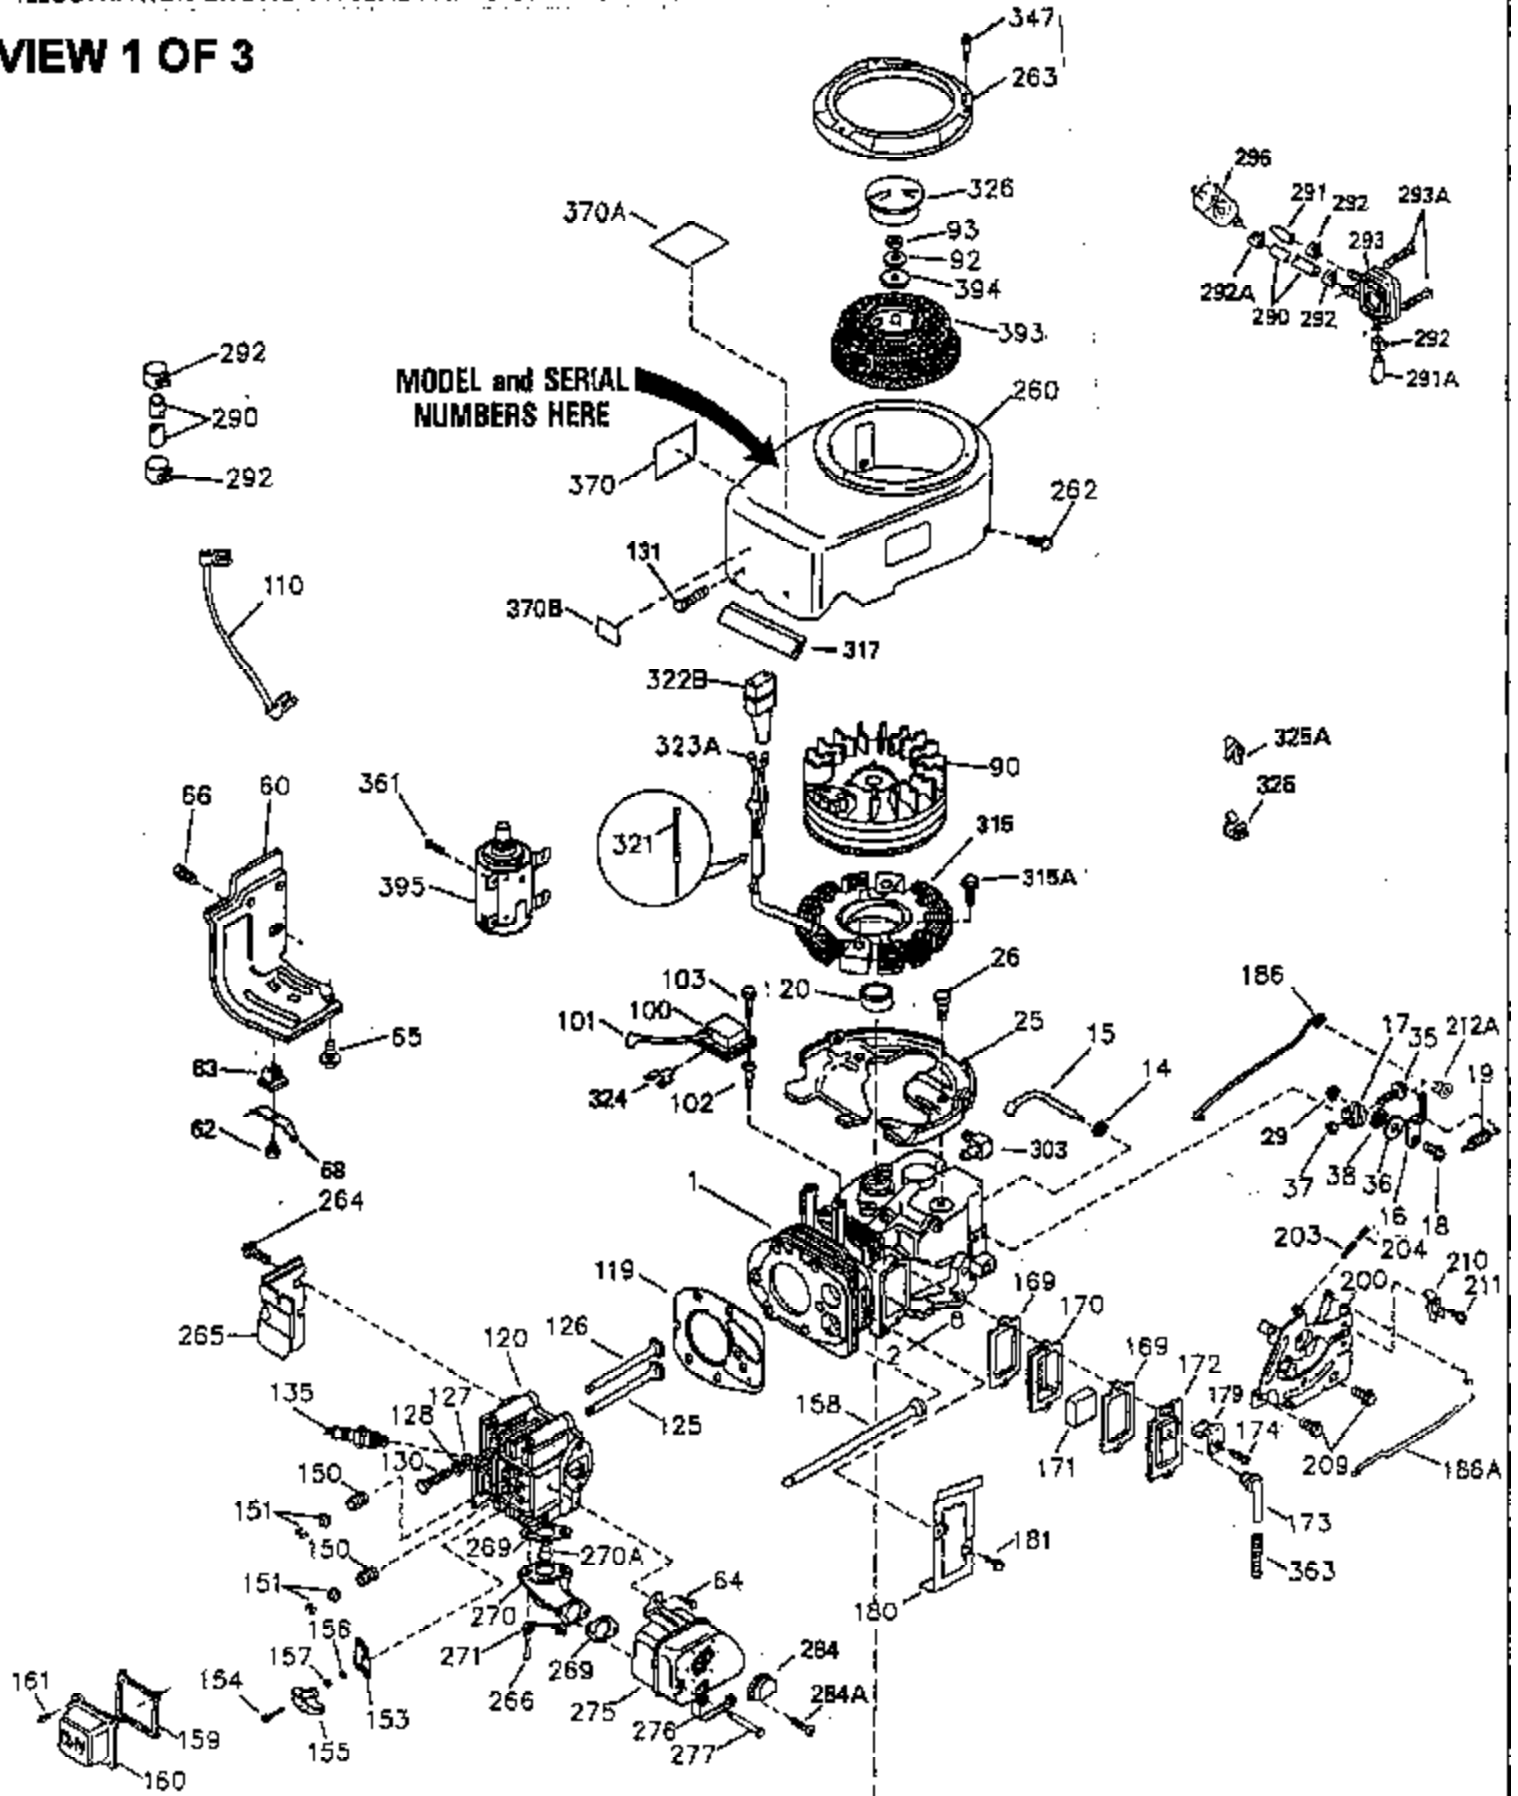

ILLUSTRATION SHOWS TYPICAL PARTS ONLY. ORDER BY PART NUMBER. PARTS NOT LISTED ARE SUPPLIED BY OEM.

VIEW 1 OF 3

CONTINUED TO PAGE 3

Ref #	Part Number	Qty	Description
1	35943	1	Cylinder (Incl. 2 & 20)
2	27652	2	Dowel Pin
14	28277	2	Washer
15	35324	1	Governor Rod
16	35520	1	Governor Lever
17	29916	1	Governor Lever Clamp
18	650548	1	Screw, 8-32 x 5/16"
19	35945	1	Extension Spring
20	35319	1	Oil Seal
25	35326	1	Blower Housing Baffle
26	650561	2	Screw, 1/4-20 x 5/8"
28	30322	1	Lock Nut, 8-32
35	29826	1	Screw, 10-32 x 3/4"
36	29918	1	Lock Washer
37	29216	1	Lock Nut, 10-32
38	29642	1	Retaining Ring
60	35316A	1	Blower Housing Extension
62	650760	1	Screw, 8-32 x 3/8"
63	28545	1	Grommet
64	30063	2	Screw, Torx T-30, 1/4-20 x 1/2"
65	650128	1	Screw, 10-24 x 1/2"
68	33356	1	Ground Terminal
90	611094	1	Flywheel (W/Ring Gear)
92	650880	1	Lock Washer
93	650881	1	Flywheel Nut
100	35135	1	Solid State Ignition
101	610118	1	Spark Plug Cover
102	650872	2	Solid State Mounting Stud
103	650814	2	Screw, Torx T-15, 10-24 x 1"
110	35183	1	Ground Wire
119	35946	1	* Cylinder Head Gasket
120	35948	1	Cylinder Head
125	35308	1	Exhaust Valve (Std.)
125	35433	1	Exhaust Valve (1/32" OS)
126	35309	1	Intake Valve (Std.)
126	35432	1	Intake Valve (1/32" OS)
127	650691	6	Washer
128	650690	6	Belleville Washer
130	650946	6	Screw, 5/16-18 x 2-45/64"
135	34645	1	Resistor Spark Plug (RN4C)
150	33507	2	Valve Spring
151	33508	2	Valve Spring Keeper
153	35949	1	Push Rod Guide
154	650945	1	Rocker Arm Stud
155	35950	1	Rocker Arm
156	650890	2	Lock Washer
157	650947	1	Lock Nut, 5/16-24
158	35951	2	Push Rod
159	35952	1	* Rocker Arm Cover Gasket
160	35953	1	Rocker Arm Housing
161	30063	4	Screw, Torx T-30, 1/4-20 x 1/2"
169	27896A	2	* Valve Cover Gasket
170	28423	1	Breather Body
171	28424	1	Breather Element
172	28425	1	Valve Cover
173	35350	1	Breather Tube
174	650128	2	Screw, 10-24 x 1/2"
180	35954	1	Blower Housing Extension