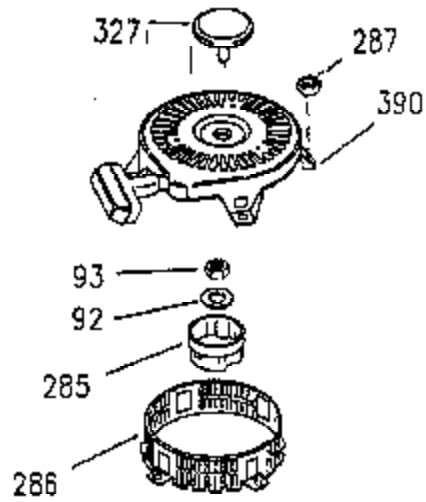

ILLUSTRATION SHOWS TYPICAL PARTS ONLY. ORDER PART NUMBER. PARTS NOT LISTED ARE SUPPLIED BY OEM.

VIEW 3 OF 3

Ref #	Part Number	Qty	Description
	16 35520	1	Governor Lever
	17 29916	1	Governor Lever Clamp
	18 650548	1	Screw, 8-32 x 5/16"
	19 35945	1	Extension Spring
	28 30322	1	Lock Nut, 8-32
	35 29826	1	Screw, 10-32 x 3/4"
	36 29918	1	Lock Washer
	37 29216	1	Lock Nut, 10-32
	92 650880	1	Lock Washer
	93 650881	1	Flywheel Nut
186A	35957	1	Choke Link
186	35522	1	Governor Link
200	35956	1	Control Bracket (Incl. 203 & 204)
203	33802	1	Compression Spring
204	650777	1	Screw, 6-32 x 21/32"
209	650902	2	Screw, 10-32 x 7/16"
210	27793	1	Conduit Clip
211	28942	1	Screw, 10-32 x 3/8"
238	650875	2	Screw, 10-32 x 5-1/4"
245A	35404	1	Air Cleaner Filter
260	35964	1	Blower Housing
261	30063	2	Screw, Torx T-30, 1/4-20 x 1/2"
285	35985	1	Starter Cup
286	35446	1	Starter Screen
287	29752	4	Nut & Lock Washer, 1/4-28
298	28763	2	Screw, 10-32 x 35/64"
300	33583B	1	Fuel Tank (Incl. 292 & 301)
301	35355	1	Fuel Cap
308	35437	1	Fill Tube Clip
314	650873	2	Screw, 1/4-20 x 3/4"
315	611159	1	Alternator Coil (10 Amp) (Incl.322A & 323A)
322A	611117	1	Connector Body
323A	611118	1	Terminal
390	590671	1	Rewind Starter